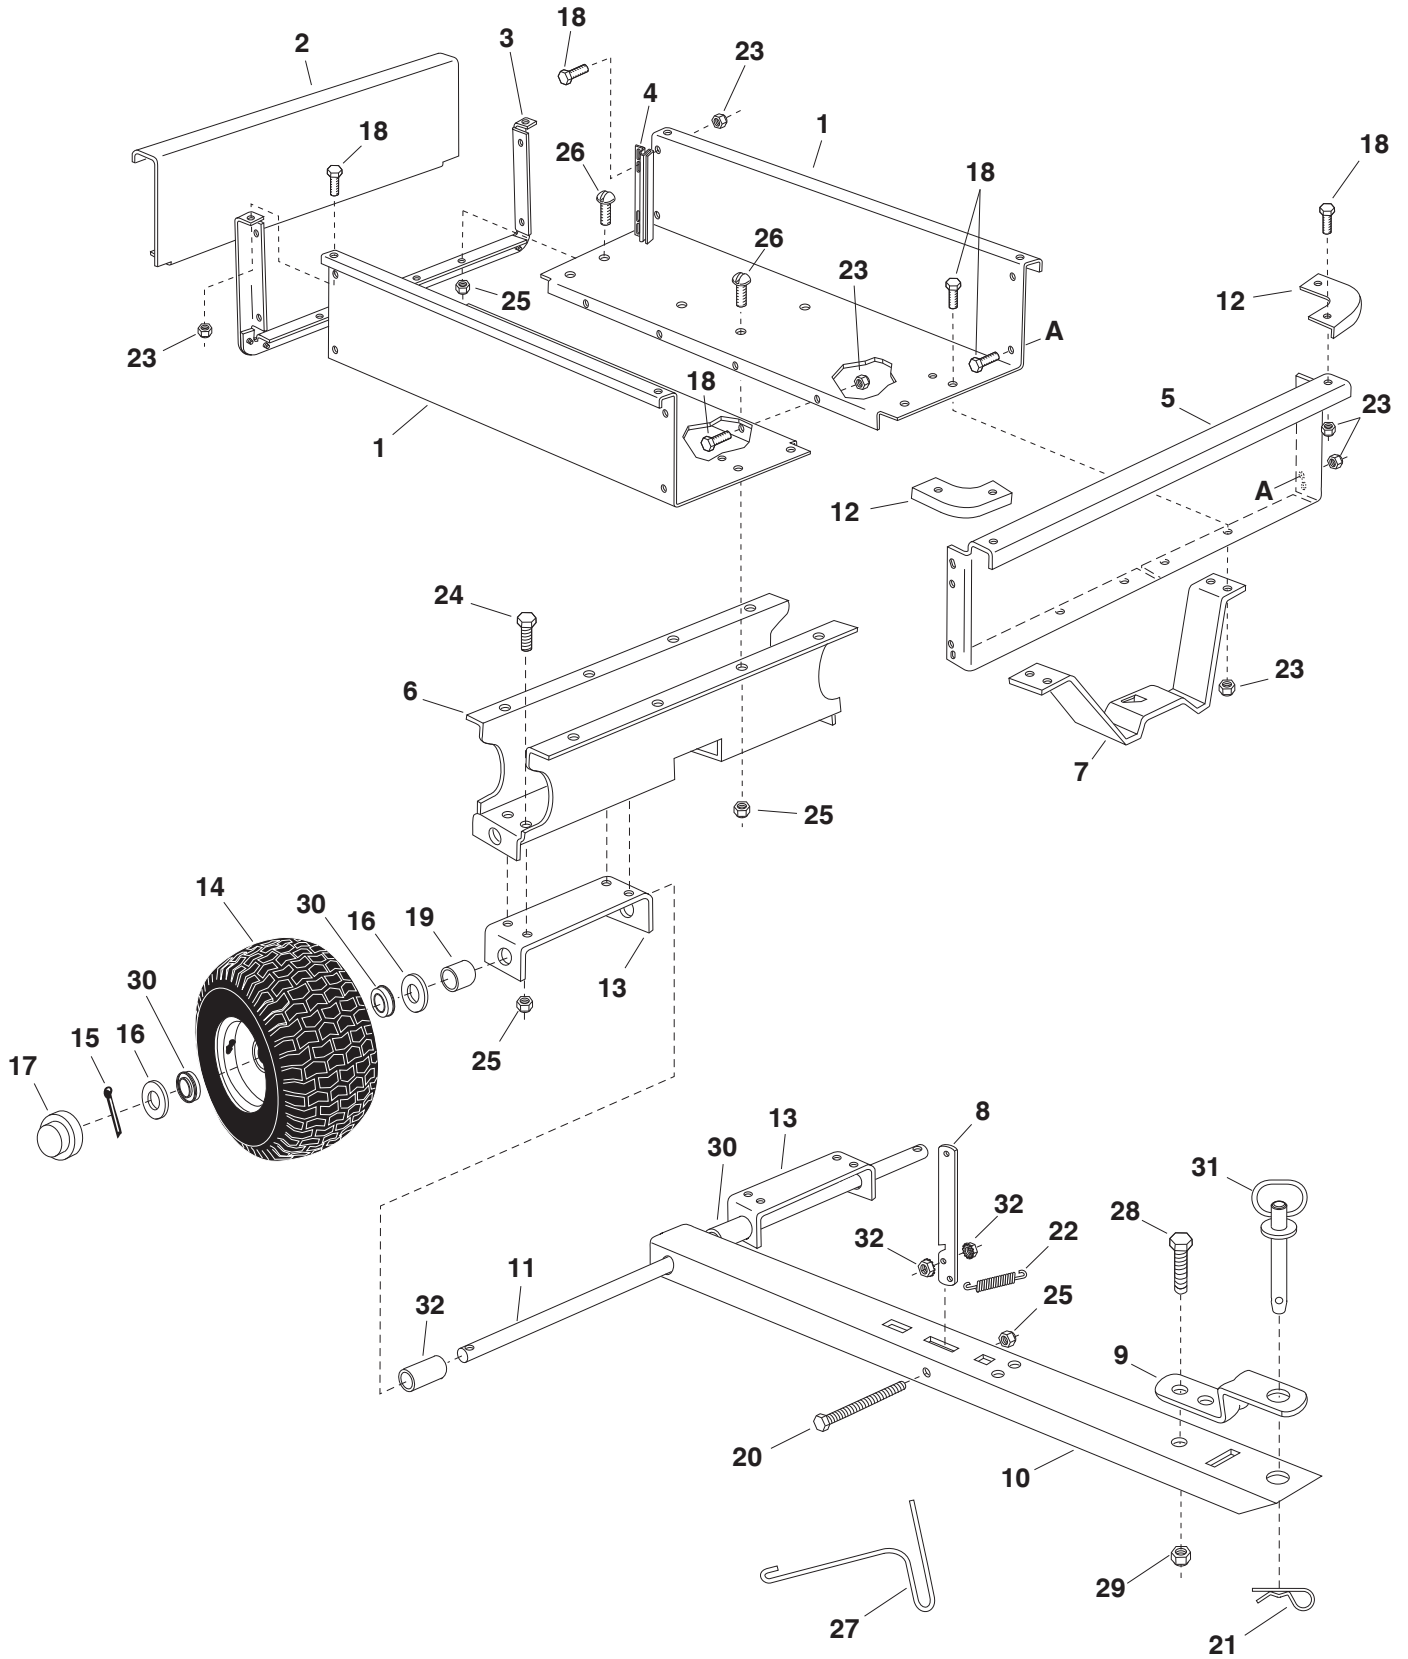

REPAIR PARTS FOR CART MODEL 45-02176

REPAIR PARTS LIST FOR CART MODEL 45-02176

REF.	PART NO.	QTY.	DESCRIPTION
1	23984	2	Cart Body
2	23504	1	Tailgate
3	62457	1	Tailgate Reinforcement Bracket
4	23548	2	Guide, Tailgate
5	23490	1	Front Panel
6	23487	1	Wheel Support
7	24757	1	Latch Stand Bracket
8	24498	1	Latch Lock Lever
9	23014	1	Hitch Bracket
10	24756	1	Tongue (Draw Bar)
11	24462	1	Axle, Wheel 1" Dia.
12	23484	2	Cap, Front Corner
13	23357	2	Axle Extension Bracket
14	40758	2	Wheel, 18.0" x 6.5"
15	43093	2	Cotter Pin, 1/8" Dia. x 1-1/2"
16	43601	4	Washer, Flat 1.032"
17	43014	2	Hub Cap
18	43012	24	Hex Bolt, 1/4-20 x 3/4" *
19	45132	2	Spacer Tube (Short)
20	47407	1	Hex Bolt, 5/16-18 x 3-3/4"
21	43343	1	Hair Cotter Pin, 3/32"
22	47408	1	Spring
23	47189	24	Nylock Nut, 1/4-20 Thread *
24	43182	8	Hex Bolt, 5/16-18 x 3/4" Lg.*
25	47810	21	Nylock Nut, 5/16" Thread
26	43814	12	Slit Truss Hd. Bolt, 5/16-18 x 3/4" Lg.*
27	47622	1	Spring Puller Tool
28	43001	1	Hex Bolt, 3/8-16 x 1" Lg. *
29	HA21362	1	Nylock Nut, 3/8-16 Thread *
30	65408	2	Wheel Bearing Kit
31	43884	1	Pin, Hitch
32	46980	2	Hex Nut, 5/16-18 (SEMS)
	40759	1	Owners Manual