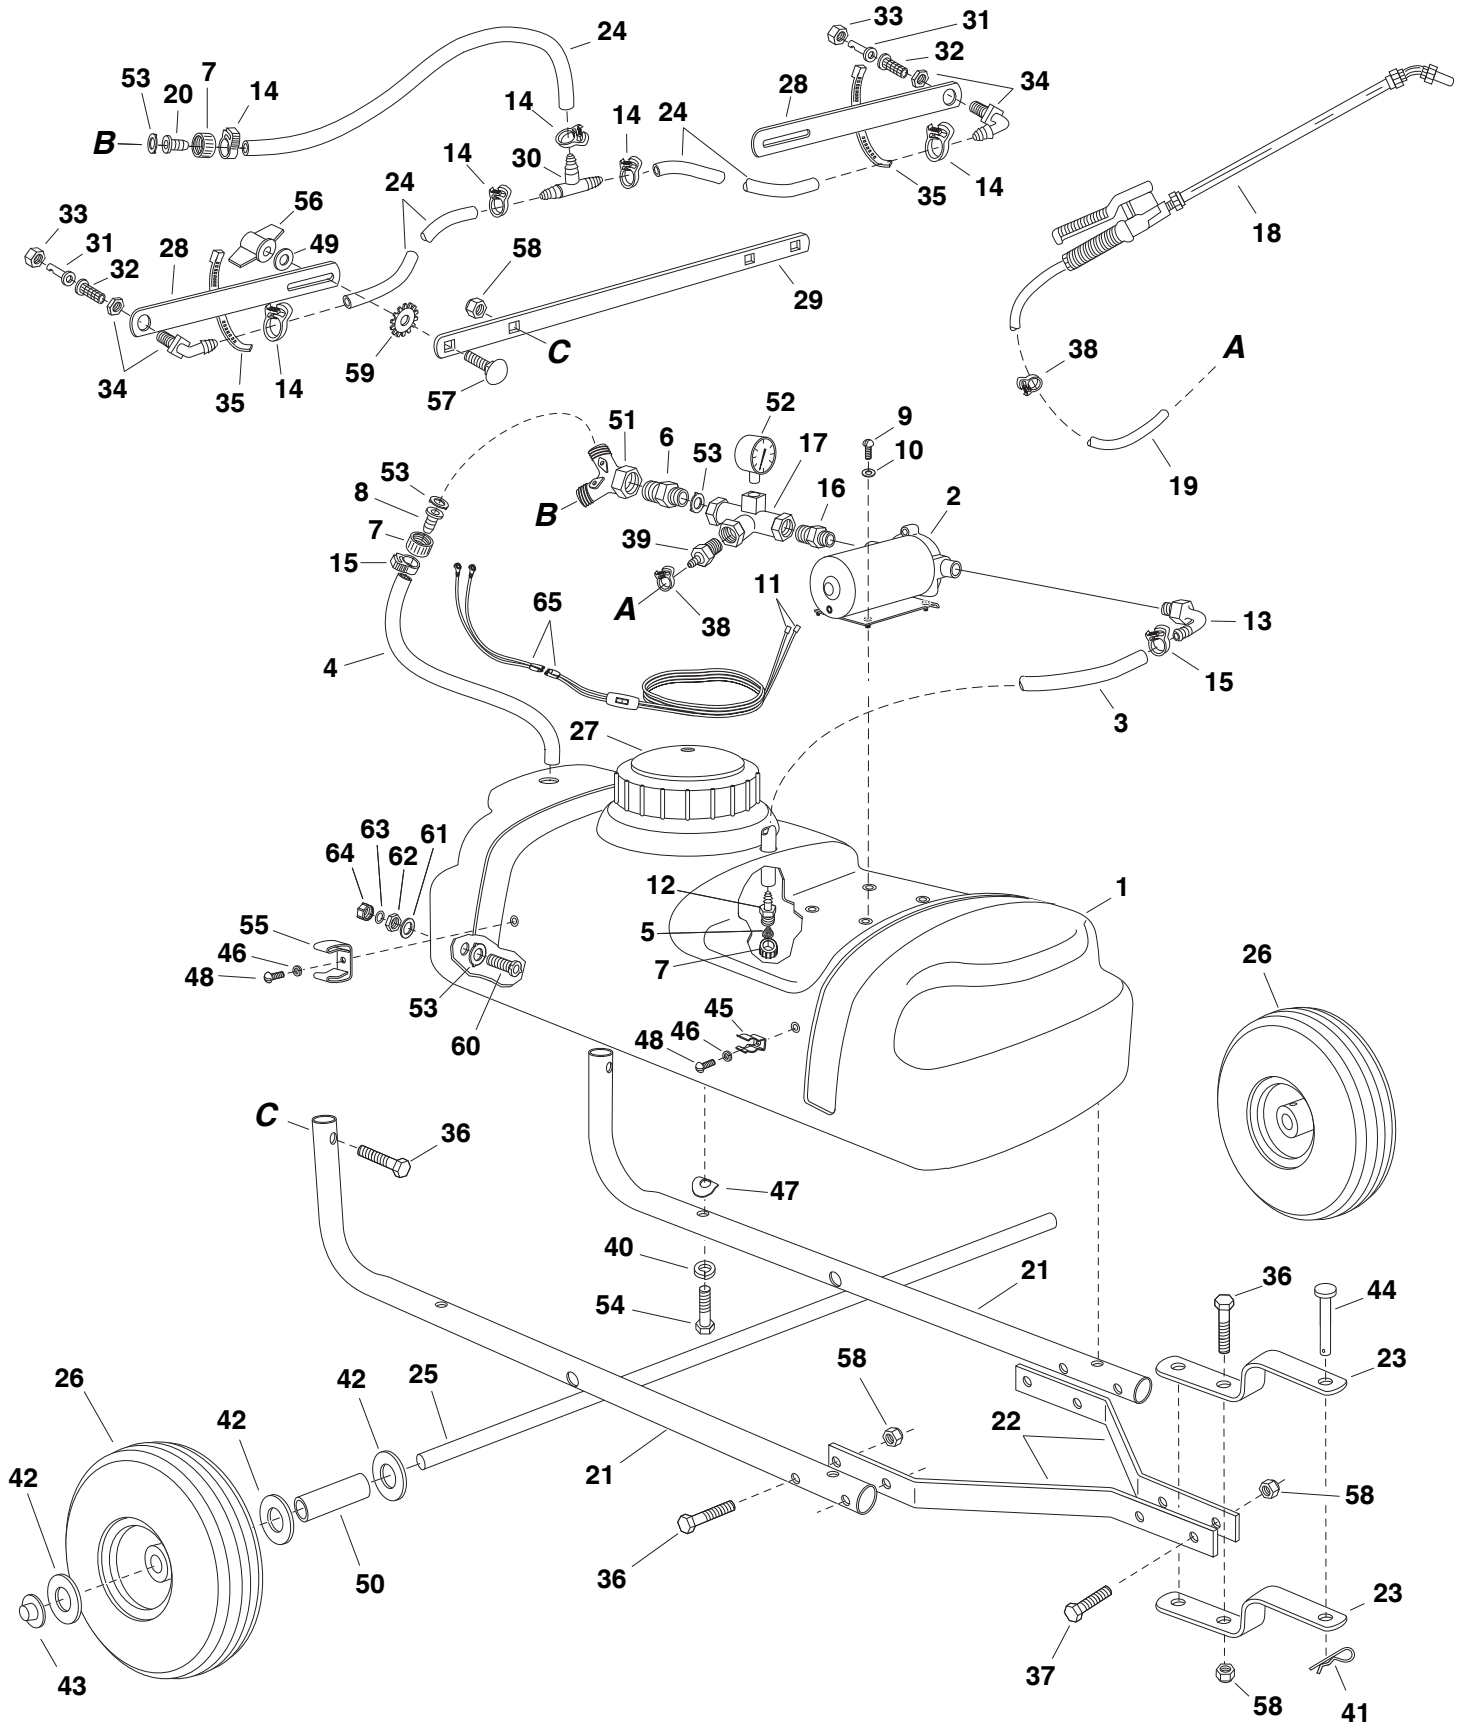

REPAIR PARTS FOR 15 GALLON SPRAYER MODEL 45-02922

REPAIR PARTS LIST FOR 15 GALLON SPRAYER MODEL 45-02922

REF. NO.	PART NO.	QTY.	DESCRIPTION	REF. NO.	PART NO.	QTY.	DESCRIPTION
1	49044	1	Tank (15 Gal.)	33	45037	2	Nut, Screen Body
2	45015	1	Pump and Motor	34	47396	2	Elbow, Plastic 11/16" Thd.
3	46278	1	Hose, 1/2" ID (24" Lg.)	35	726-0178	2	Nylon Tie
4	45021	1	Hose, 1/2" ID (20" Lg)	36	44180	8	Bolt, Hex 5/16-18 x 2"
5	45024	1	Strainer, Cap Type 1"	37	43840	2	Bolt, Hex 5/16-18 x 1-1/4
6	45031	1	Adapter, 1/2" NPT x Hose	38	49779	2	Clamp, Coiled Hose
7	45032	3	Nut, Swivel 3/4" Garden Hose	39	47390	1	Adapter, 1/2" NPT x 1/4" Barb
8	45033	1	Hose Barb, 1/2"	40	43086	4	Lock Washer, 5/16"
9	45069	4	Screw, Ph. Pan Hd. 10-24 x 1" Lg.	41	43343	1	Pin, Hair Cotter #4 (1/8")
10	43910	4	Washer, Flat #10 SAE	42	R19171616	6	Washer, 1/2"
11	45085	2	Terminal, .25 Male Tab	43	44166	2	Palnut, 1/2"
12	46276	1	Adapter, 3/4" GH x 1/2" Barb	44	47623	1	Hitch Pin
13	46277	1	Elbow, 3/8 NPT x 1/2" Barb	45	45180	1	Hose Clip, Small
14	45026	6	Clamp, 3/8" (For Black Hose)	46	736-0722	2	Lock Washer, #10
	47405	6	Clamp, 1/4" (For Clear Hose)	47	44695	4	Washer, Bowed
15	45025	2	Clamp, 1/2" (For Black Hose)	48	45040	2	Screw, Phillips Hd. #10-24 x 1/2"
	45026	2	Clamp, 3/8" (For Clear Hose)	49	43081	2	Washer, 5/16" Std. Wt.
16	45049	1	Nipple, (Nylon) 1/2" x 3/8" Red.	50	46578	2	Spacer
17	45050	1	Tee, 1/2" x 1/2" x 1/2" (1/4" Port)	51	45017	1	Hose "Y" W / Valves 3/4"
18	47406	1	Spray Gun	52	45071	1	Gauge, Pressure 2" 100 PSI
19	49761	1	Hose, 1/4" ID (12' 6" Lg)	53	45072	4	Gasket, 3/4" Garden Hose
20	45034	1	Hose Barb, 3/8"	54	43085	4	Bolt, Hex 5/16-18 x 1-1/2"
21	48296	2	Frame Tube	55	47397	1	Hose Clip (Large)
22	24860	2	Hitch Arm	56	712-0421	2	Knob
23	23014	2	Hitch Bracket	57	43682	2	Bolt, Carriage 5/16-18 x 1-1/4"
24	47392	3	Hose, 3/8" ID (20" Lg.)	58	47810	10	Nut, Nylock 5/16"
25	24584	1	Axle, 1/2"	59	44732	2	Washer, Tooth Lock 5/16"
26	46503	2	Wheel	60	47399	1	Drain Body
27	46700	1	Lid	61	47398	1	Washer, Nylon
28	24122	2	Boom Bar	62	47402	1	Nut, Nylon 11/16" Thd.
29	24585	1	Bracket, Boom Mount	63	47206	1	O-Ring, 5/8" OD
30	47394	1	Tee, Plastic 3/8" Hose	64	47403	1	Cap, Nylon 11/16" Thd.
31	45028	2	Nozzle, SS Floodjet	65	49754	1	Switch and Wire Assembly
32	45029	2	Strainer, Screen Type		49727	1	Owners Manual