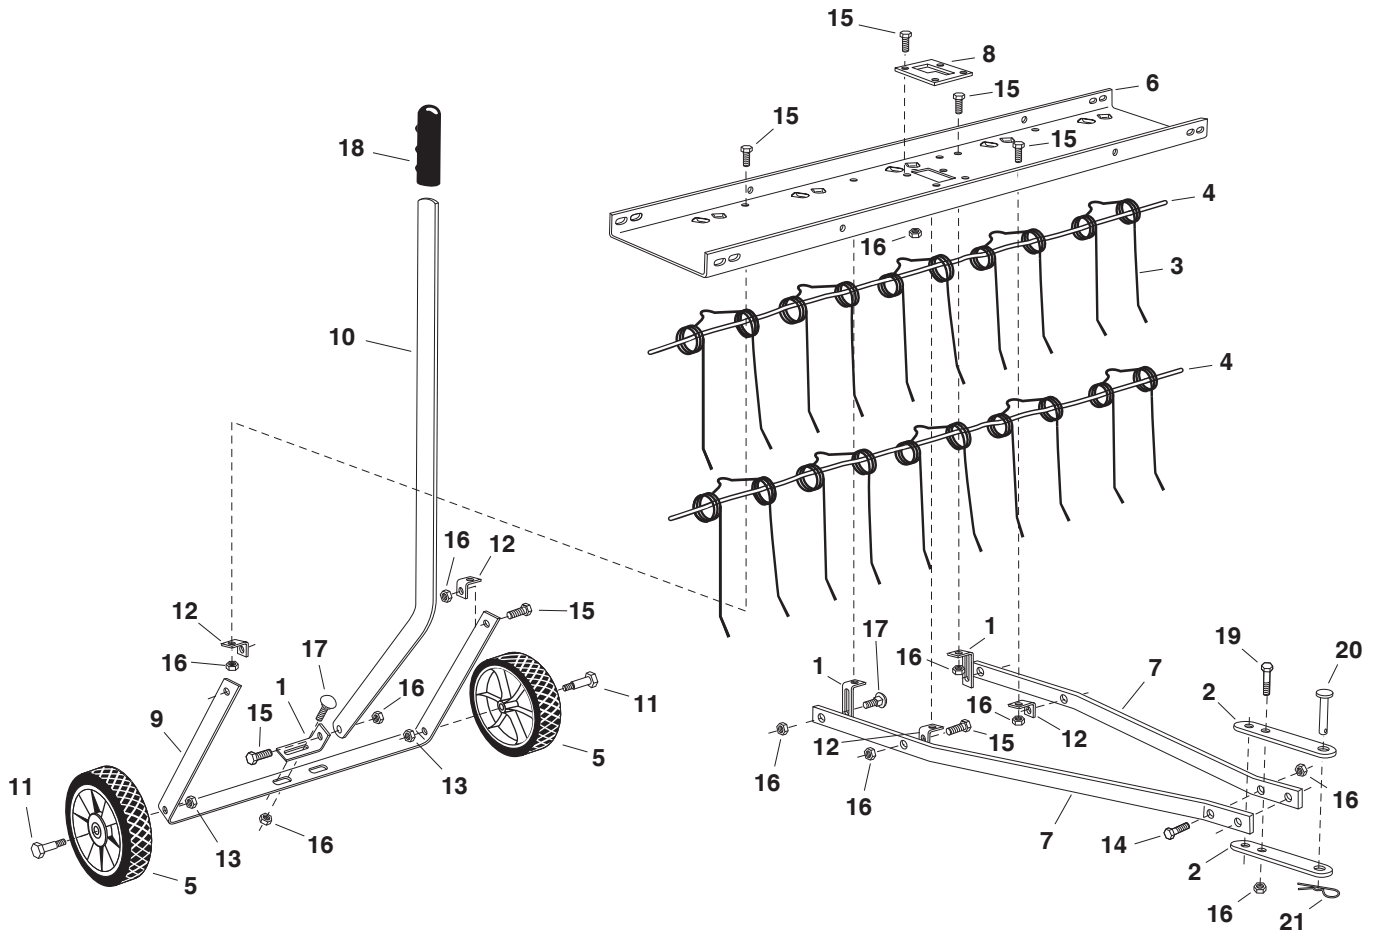

# TINE DE-THATCHER REPAIR PARTS

## MODEL NO's. 45-02941 (40") & 45-02951 (48")

REF. NO.	PART NO.	QTY.		DESCRIPTION	REF. NO.	PART NO.	QTY.		DESCRIPTION
		40"	48"				40"	48"	
1	23442	3	3	Hitch Arm Mount Bracket	13	HA21362	2	2	Nylock Nut, 3/8-16
2	23981	2	2	Hitch Bracket	14	43840	2	2	Hex Bolt, 5/16-18 x 1-1/4"
3	43783	10	12	Spring Tine	15	43063	15	15	Hex Bolt, 5/16" x 1"
4	47633	2	-	Spring Alignment Wire	16	47810	23	23	Hex Nylock Nut, 5/16-18
	47654	-	2	Spring Alignment Wire	17	44326	4	4	Carriage Bolt, 5/16" x 1"
5	43021	2	2	Wheel	18	43943	1	1	Handle Grip
6	24836	1	-	Tine Shield (40")	19	44180	2	2	Hex Bolt, 5/16-18 x 2"
	24854	-	1	Tine Shield (48")	20	47623	1	1	Hitch Pin, 3/8" (Flat Head)
7	23914	2	2	Hitch Mount Arm	21	43343	1	1	Hair Cotter Pin, 1/8"
8	24594	1	1	Lift Plate		48290	1	1	Owner's Manual
9	24595	1	1	Axle Bracket					
10	24596	1	1	Lift Handle					
11	43029	2	2	Shoulder Bolt					
12	23826	4	4	Angle Bracket					