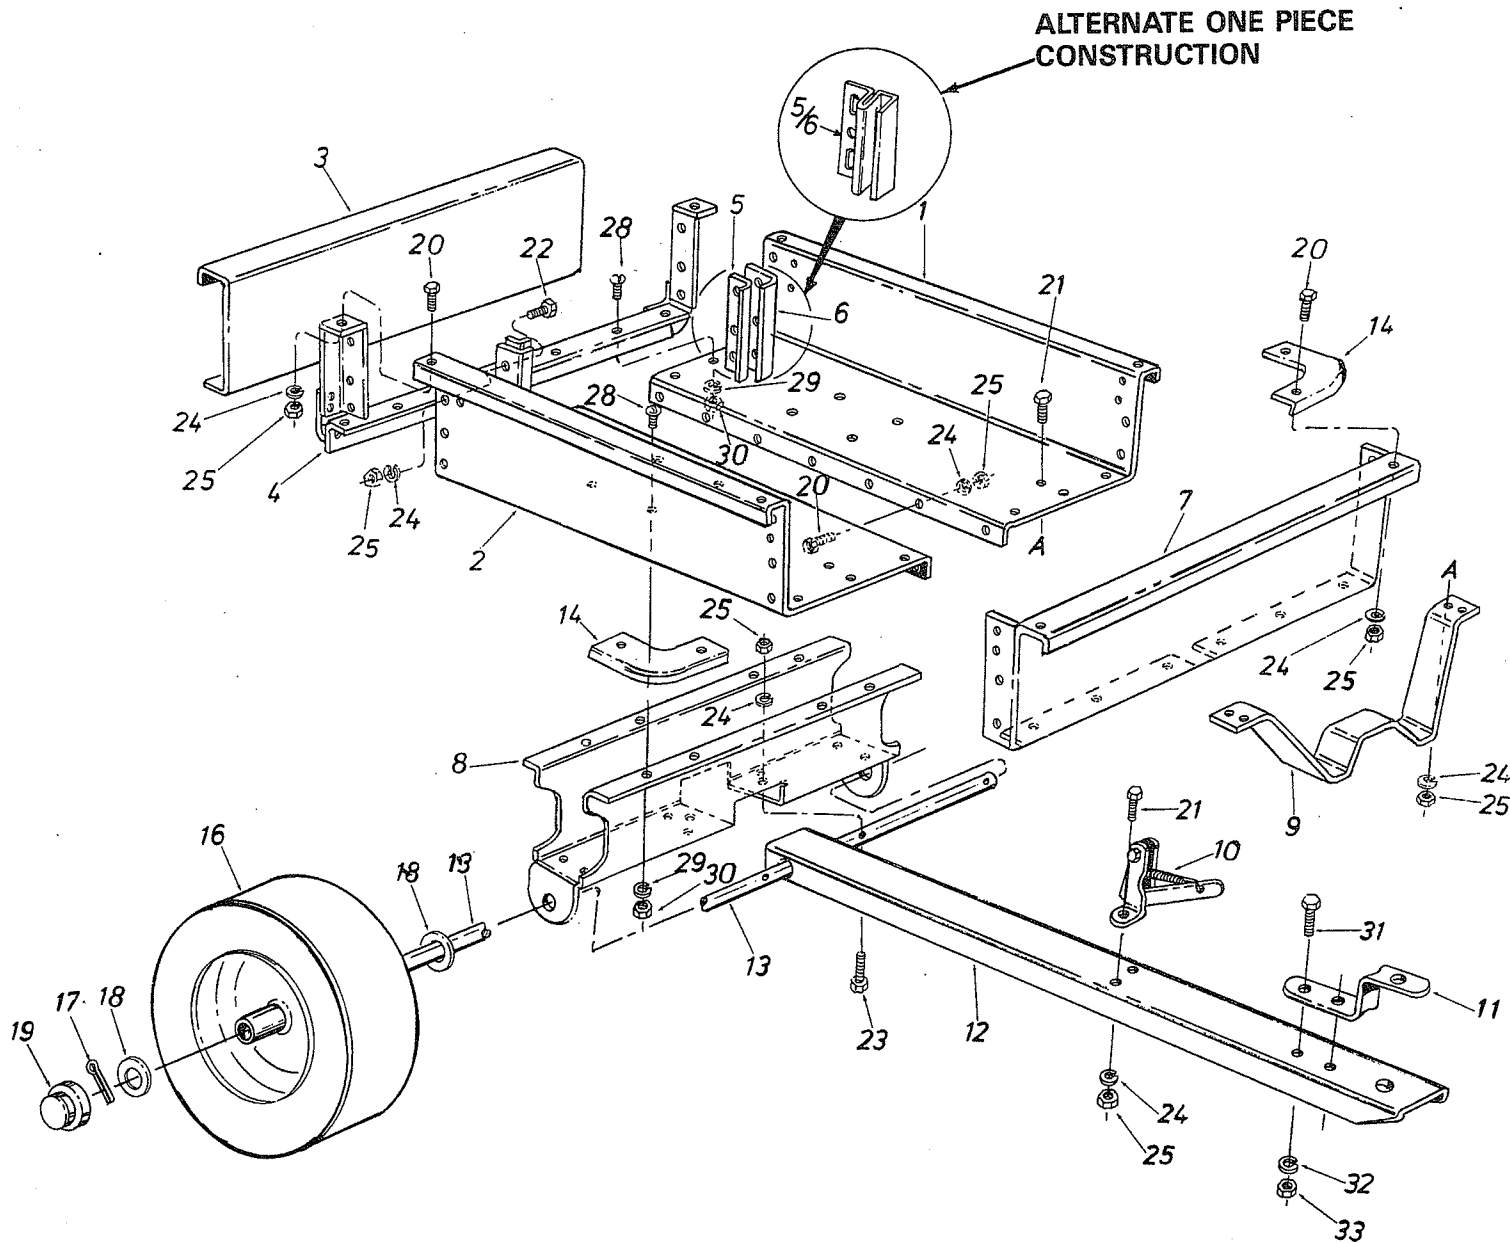

REPAIR PARTS FOR: UTILITY CARTS MODEL No.'s 45-0101, 45-0171, AND 45-0184

PARTS LIST FOR UTILITY CARTS

REF. NO.	DESCRIPTION	PART NO.	MODEL NO. AND QUANTITY		
			45-0101	45-0171	45-0184
1	Cart Body — L.H.	23513	1	----	----
	Cart Body — L.H.	23515	----	1	----
	Cart Body — L.H.	23517	----	----	1
2	Cart Body — R.H.	23514	1	----	----
	Cart Body — R.H.	23516	----	1	----
	Cart Body — R.H.	23518	----	----	1
3	Tailgate	23502	1	----	----
	Tailgate	23503	----	1	----
	Tailgate	23504	----	----	1
4	Sub-Ass'y., Rear Angle	62458	1	1	----
	Sub-Ass'y., Rear Angle	62457	----	----	1
5	Guide, Tailgate — Inside	23547	2	2	----
	Guide, Tailgate — Inside	23549	----	----	2
5/6	Guide, Tailgate — One Piece	23767	2	2	----
6	Guide, Tailgate — Outside	23486	2	2	----
	Guide, Tailgate — Outside	23548	----	----	2
7	Front Panel	23492	1	----	----
	Front Panel	23493	----	1	----
	Front Panel	23490	----	----	1
8	Wheel Support	23506	1	----	----
	Wheel Support	23507	----	1	----
	Wheel Support	23487	----	----	1
9	Latch Stand Bracket	23095	1	----	----
	Latch Stand Bracket	23297	----	1	1
10	Ass'y. Latch Lock	62455	1	1	1
11	Hitch Bracket	23014	1	1	1
12	Draw Bar Tongue	23505	1	----	----
	Draw Bar Tongue	23482	----	1	----
	Draw Bar Tongue	23481	----	----	1
13	Wheel Axle 3/4" Dia.	23026	1	----	----
	Wheel Axle 1" Dia.	23299	----	1	----
	Wheel Axle 1" Dia.	23488	----	----	1
14	Cap, Front Corner	23484	2	2	2
16	Wheel, 4.30 x 3.75	43008	2	----	----
	Wheel, 16/6.50 x 8.00	43594	----	2	2
17	Cotter Pin 1/8" Dia. x 1" Lg.	43010	2	----	----
	Cotter Pin 1/8" Dia. x 1-1/2" Lg.	43093	----	2	2
18	Washer, Flat 25/32" I.D.	43009	4	----	----
	Washer, Flat 1.032" I.D.	43601	----	4	4
19	Hub Cap	43014	2	2	2
20	Hex Bolt 1/4" x 1/2" Lg.	43175	23	23	25
21	Hex Bolt 1/4" x 5/8" Lg.	43866	6	6	6
22	Hex Bolt 1/4" x 3/4" Lg.	43012	6	6	6
23	Hex Bolt 1/4" x 1-1/2" Lg.	43648	2	----	----
	Hex Bolt 1/4" x 1-3/4" Lg.	1509-69	----	2	2
24	Lock Washer 1/4" I.D.	43177	37	37	39
25	Hex Nut 1/4" Thread	43178	37	37	39
28	Slotted Truss Head Bolt 5/16" x 3/4" Lg.	43814	14	14	14
29	Lock Washer 5/16" I.D.	43086	14	14	14
30	Hex Nut 5/16" Thread	43083	14	14	14
31	Hex Bolt 3/8" x 1" Lg.	43001	2	2	2
32	Lock Washer 3/8" I.D.	43003	2	2	2
33	Hex Nut 3/8" Thread	43015	2	2	2
	Owner's Manual	43812	1	1	1