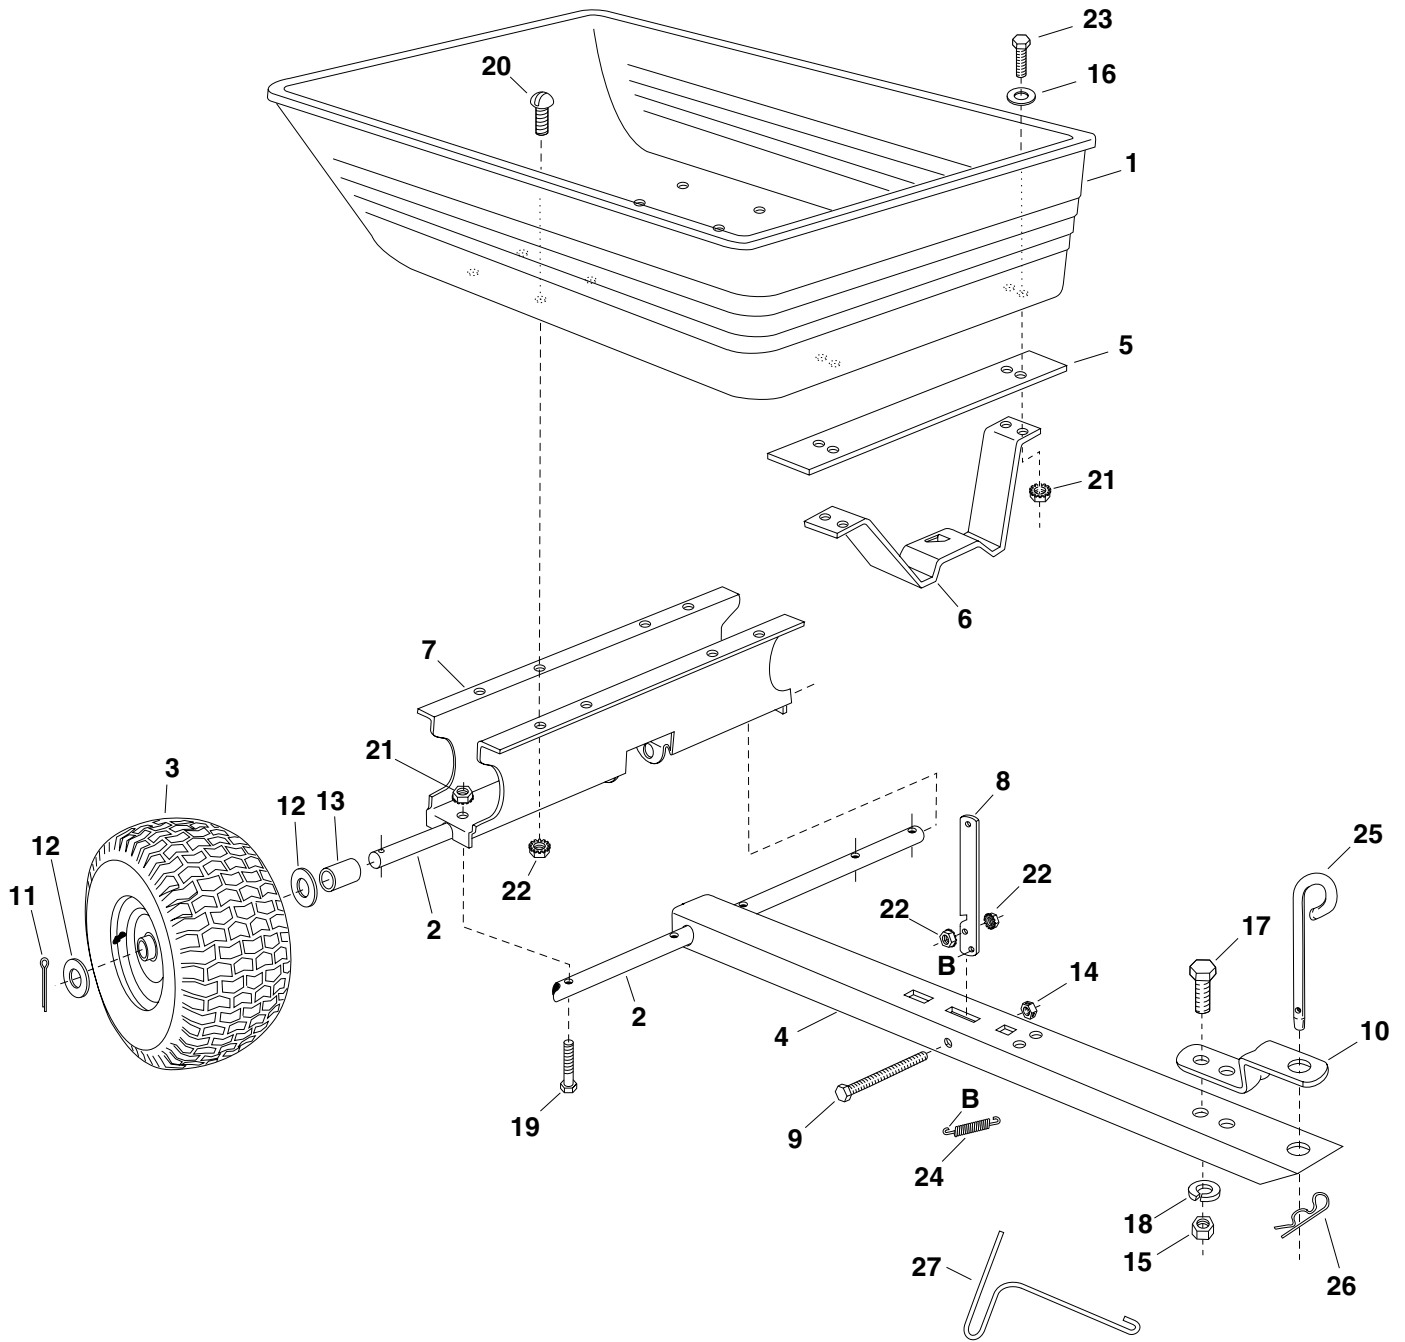

REPAIR PARTS FOR POLY CART MODEL 45-0175

REPAIR PARTS FOR POLY CART MODEL 45-0175

REF. NO.	PART NO.	QTY.	DESCRIPTION
1	47019	1	Poly Tray
2	24528	1	Axle, 1"
3	47049	2	Wheel
4	24758	1	Tongue, Draw Bar
5	24386	1	Latch Stand Plate
6	24497	1	Latch Stand Bracket
7	24527	1	Wheel Support
8	24498	1	Latch Lock Lever
9	47407	1	Hex Bolt 5/16-18 x 3-3/4"
10	23475	1	Hitch Bracket
11	43093	2	Cotter Pin, 1/8" Dia. x 1-1/2"
12	43601	4	Washer, Flat 1.59" OD x 1" ID
13	47453	2	Spacer Tube, 3-1/8" Lg.
14	43064	1	Hex Lock Nut 5/16-18*
15	43015	2	Hex Nut, 3/8-16*
16	43088	4	Washer, Flat 1/4"
17	43087	2	Hex Bolt, 3/8-16 x 1-1/4" *
18	43003	2	Lock Washer, 3/8" *
19	1509-69	2	Hex Bolt, 1/4-20 x 1-3/4" *
20	43814	8	Truss Head Bolt, 5/16-18 x 3/4"
21	46978	6	Hex Nut, 1/4-20 (SEMS)
22	46980	10	Hex Nut, 5/16-18 (SEMS)
23	43012	4	Hex Bolt, 1/4-20 x 3/4" *
24	47408	1	Extension Spring
25	23353	1	Hitch Pin
26	43343	1	Hair Cotter Pin
27	47622	1	Spring Puller
	48636	1	Owner's Manual