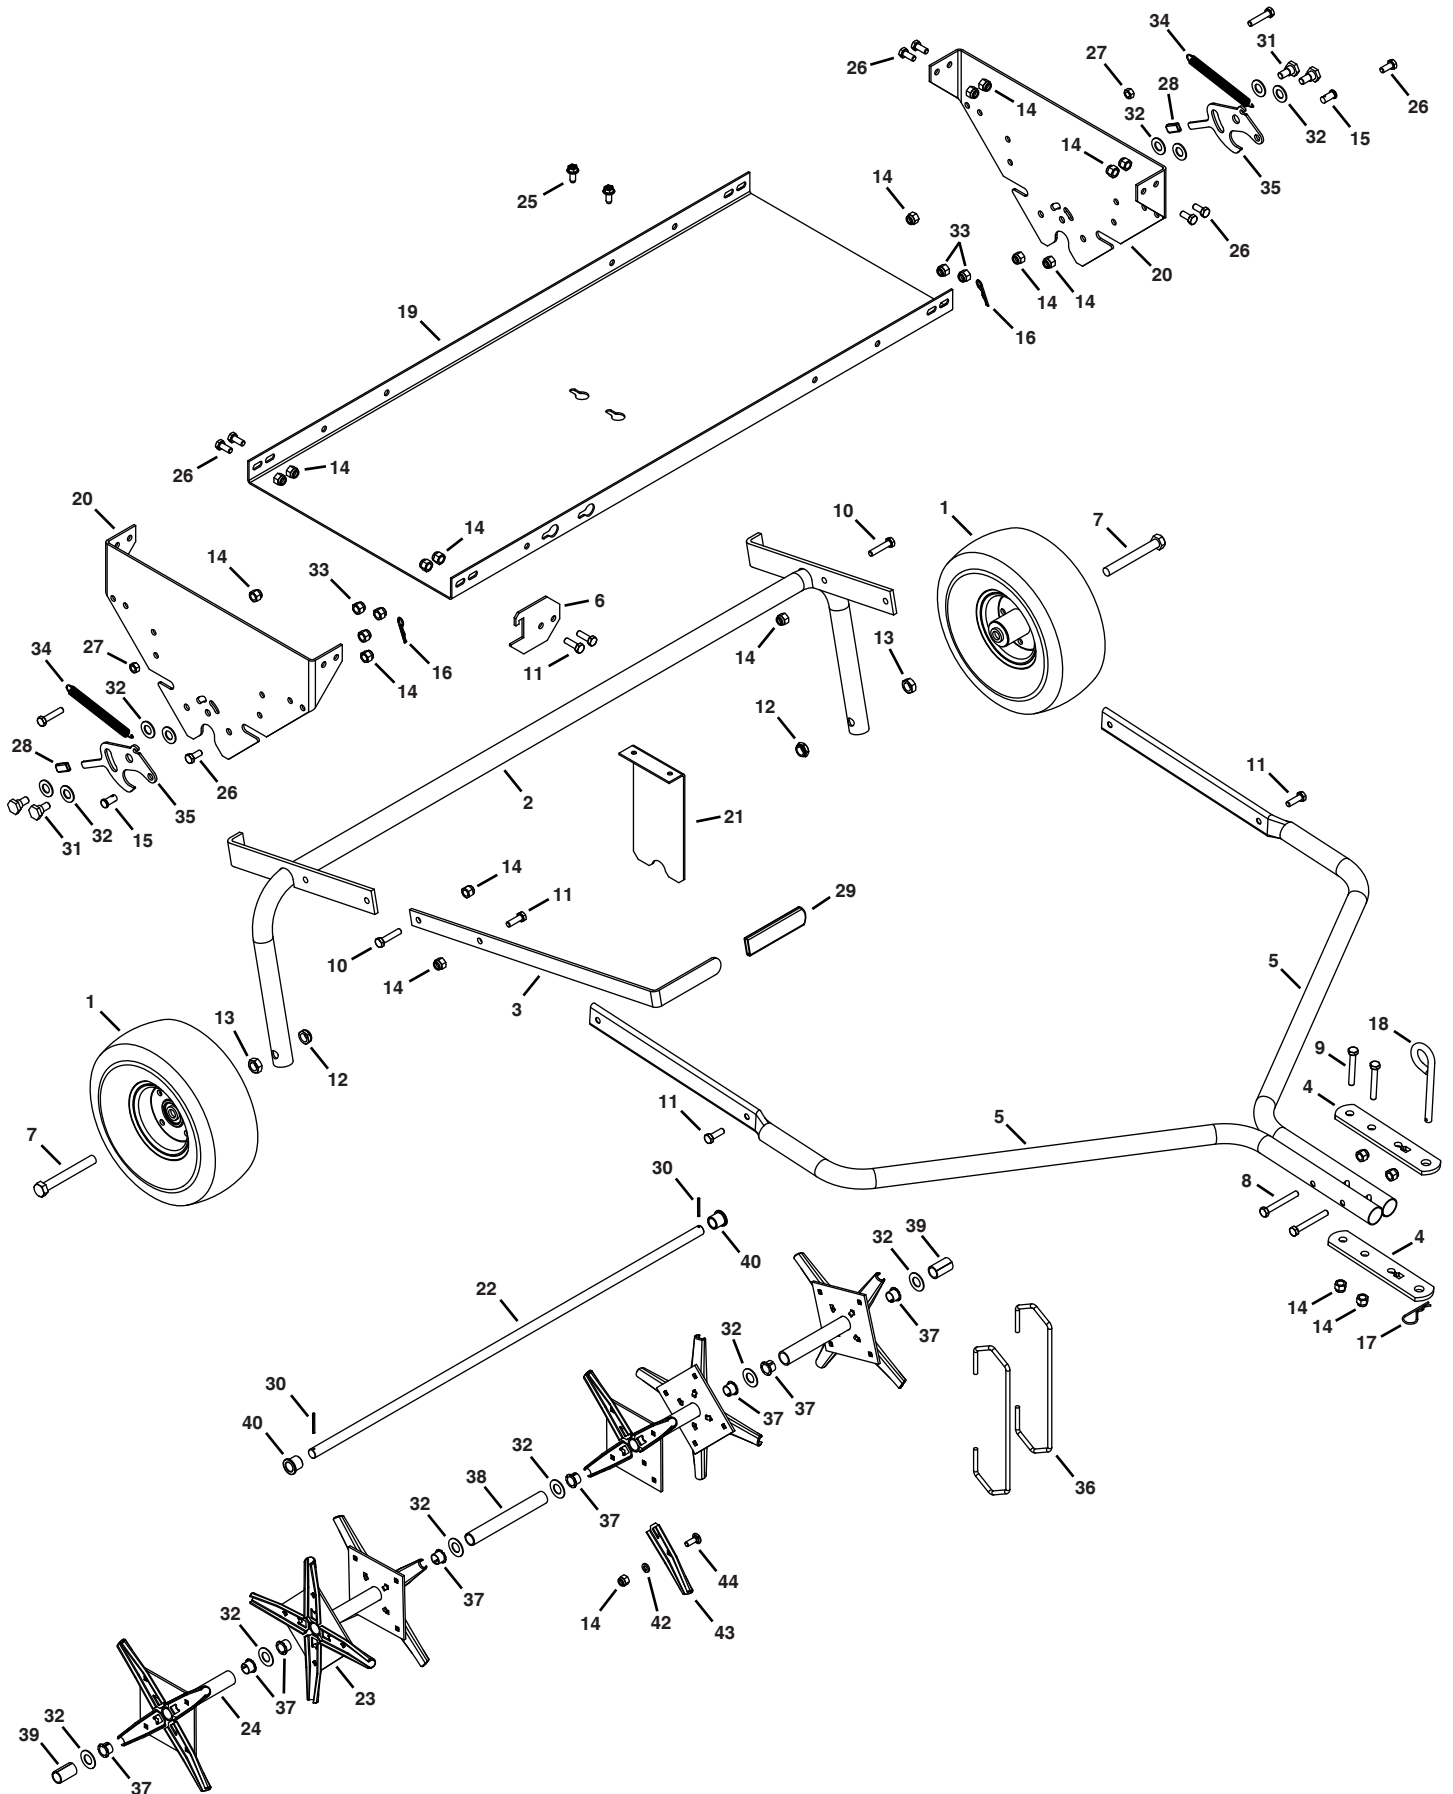

REPAIR PARTS FOR 45-0453 SMARTLINK PLATFORM AND SMARTLINK PLUGGER

REPAIR PARTS FOR 45-0453 SMARTLINK PLATFORM AND SMARTLINK PLUGGER

REF	QTY	PART NO	DESCRIPTION	REF	QTY	PART NO	DESCRIPTION
1	2	46503	Wheel (cream color)	23	2	63929	Spool Assembly (Double)
	2	40540	Wheel (gray color)	24	2	63930	Spool Assembly (Single)
2	1	68184	Lift Tube Assembly	25	2	47630	Hex Bolt, 5/16-18 x 3/4" (Thd.)
3	1	26360	Transport Handle Bar	26	8	43182	Hex Bolt, 5/16-18 x 3/4"
4	2	24192	Hitch Bracket	27	2	43083	Hex Nut, 5/16-18
5	2	40737	Hitch Tube	28	2	40776	Grip (Red)
6	1	26288	Lift Handle Catch	29	1	46831	Grip
7	2	45100	Hex Bolt, 1/2-13 x 4"	30	2	714-0121	Cotter Pin, 5/32 x 1"
8	2	44292	Hex Bolt, 5/16-18 x 2-1/2"	31	4	48106	Shoulder Bolt, 3/8-16 x .9"
9	2	43224	Hex Bolt, 5/16-18 x 2-1/4"	32	8	R19171616	Washer, .5312 x 1 x .0598
10	4	43085	Hex Bolt, 5/16-18 x 1-1/2"	33	4	HA21362	Nylock Nut, 3/8-16
11	5	43063	Hex Bolt, 5/16-18 x 1"	34	2	HA24298	Return Spring
12	2	48115	Nylock Jam Nut, 1/2-13	35	2	26289	Axle Retainer
13	2	43019	Jam Nut, 1/2-13	36	2	40800	Storage Hook
14	47	47810	Nylock Nut, 5/16-18	37	8	741-0493A	Split Bearing, 3/4"
15	2	44044	Clevis Pin, 3/8 x 3/4"	38	1	46500	Spacer, .82" x 1" x 7.88"
16	2	47134	Hair Cotter Pin, .08 x 1.58"	39	2	48665	Spacer, .8" x 1" x 1.65"
17	1	43343	Hair Cotter Pin, 3/32 x 2-5/16"	40	2	44798	Flange Bearing
18	1	23353	Hitch Pin, 3/8 x 3"	41	8	1540-31	Washer, .78" x 1.25" x .062"
19	1	26358	Tray	42	24	43086	Lock Washer, 5/16"
20	2	26359	End Plate	43	24	24924	Aerator Knife
21	1	26345	Center Brace	44	24	43080	Carriage Bolt, 5/16-18 x 3/4"
22	1	26369	Shaft		1	40753	Owners Manual