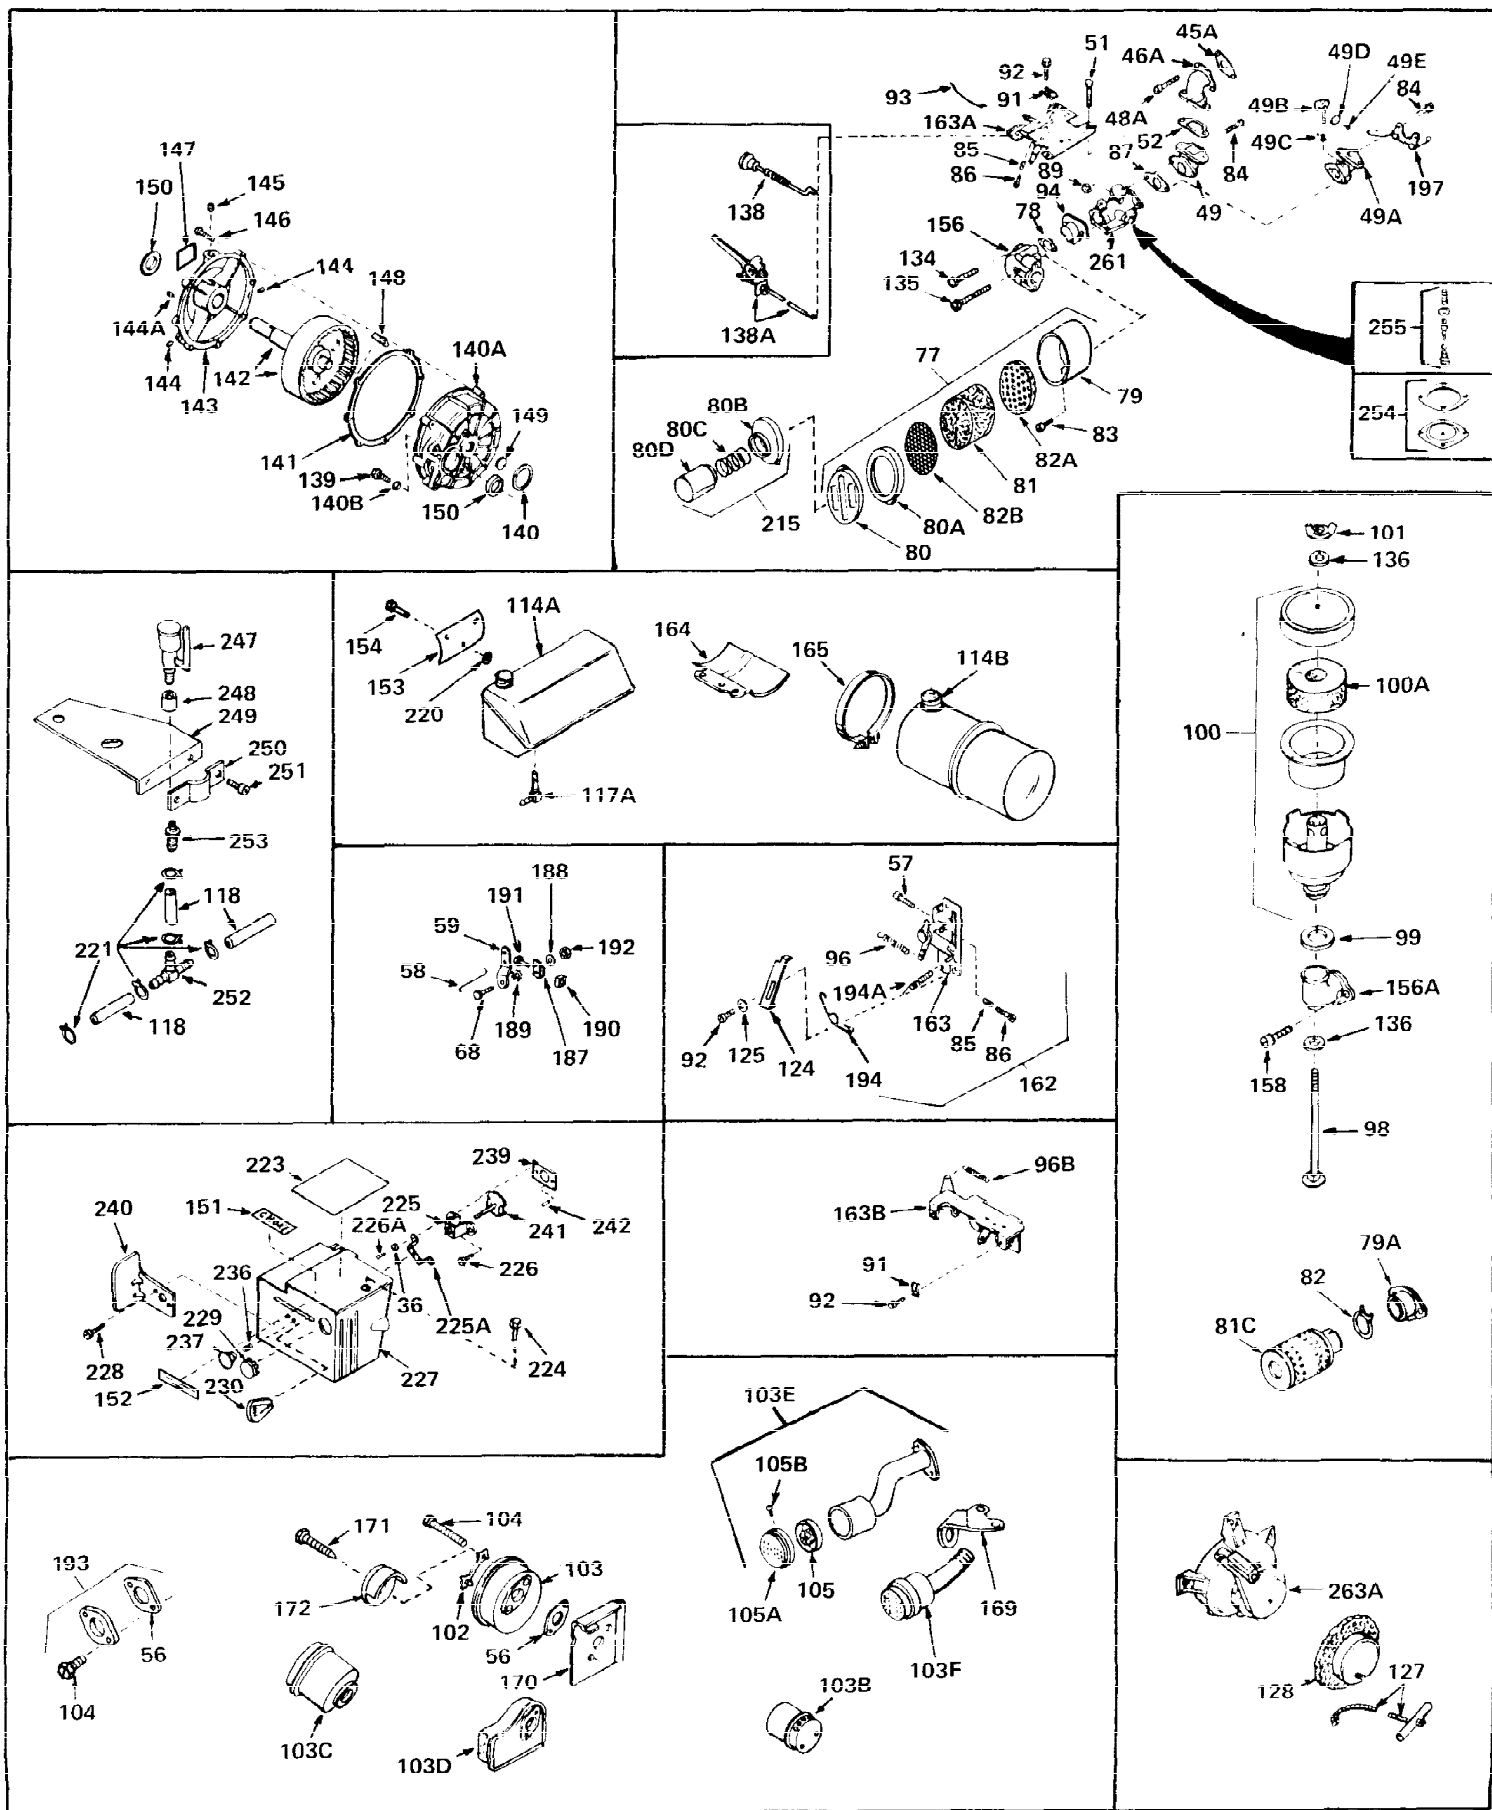

Ref #	Part Number	Qty	Description
36	8269	0	Washer
45A	30188	0	Gasket, Intake pipe
46A	32966	0	Pipe, Upper intake
48A	650451	0	Screw
49	32967	0	Pipe, Lower intake
51	650454	0	Screw, Fil. flex hd. 1/4-20 x 3/4
52	31340	0	Gasket, Intake pipe
56	30081	0	Gasket, Exhaust
57	28942	0	Screw
57	30091	0	Screw, Hex slotted washer hd., 8-32 x 1/2
57	30200	0	Screw
68	650548	0	Screw, Hex washer hd., 8-32 x 5/16
77	31545	0	Cleaner Assy., Air
78	27272	0	Gasket, Air cleaner
80C	450150	0	Spring, Pre-cleaner
80D	450124	0	Bag, Pre-cleaner
81C	32972	0	Cleaner, Air
82A	29962	0	Screen, Air cleaner
82	32973	0	Clamp, Corbin
83	650163	0	Screw, Fil. hd. Sems, 10-32 x 7/8
83	650399	0	Screw, Phil. fil. hd. Sems, 10-32 x 5/8
83	650709	0	Screw
83	28820	0	Screw
84	30564	0	Screw
84	6201	0	Screw
84	6202	0	Screw
84	650551	0	Screw, Hex hd. cap, 1/4-28 x 1-1/4
85	28564	0	Spring, Compression
85	31342	0	Spring, Compression
85	32924	0	Spring, Compression
86	29500	0	Screw, Fil. hd. mach., Sems, 8-32 x 3/4
86	650549	0	Screw
86	650688	0	Screw, Hex hd., 10-32 x 1-5/16" (Drilled
87	32544	0	Gasket, Carburetor (1/8 thick)
89	29752	0	Nut
91	27793	0	Clip, Conduit
92	28942	0	Screw
101	9577	0	Nut, Wing, 10-24
102	30083	0	Plate, Locking
103F	33288	0	Muffler
103	30996	0	Muffler
104	27182	0	Screw, Hex hd. cap, 1/4-20 x 3-3/8
104	650253	0	Screw, Hex hd. cap, 1/4-20 x 2-1/4
104	650327	0	Screw, Fil slotted hd. Sems, 114-20 x 2-1/2
104	650493	0	Screw, Hex hd. Sems, 1/4-20 x 1-3/4
104	650561	0	Screw
104	650599	0	Screw, Hex hd. cap, Sems, 1/4-20 x 1-1/2
104	650795	0	Screw, Hex hd. cap, Sems, 1/4-20 x 2-5/16
105A	33172	0	Cover, Muffler
105	33171	0	Screen, Muffler
105B	650578	0	Screw
117A	28584	0	Strainer & Elbow
118	29774	0	Line, Fuel (Braided 8.25")
118	30705	0	Line, Fuel (Braided 16")
118	30962	0	Line, Fuel (Braided 32")