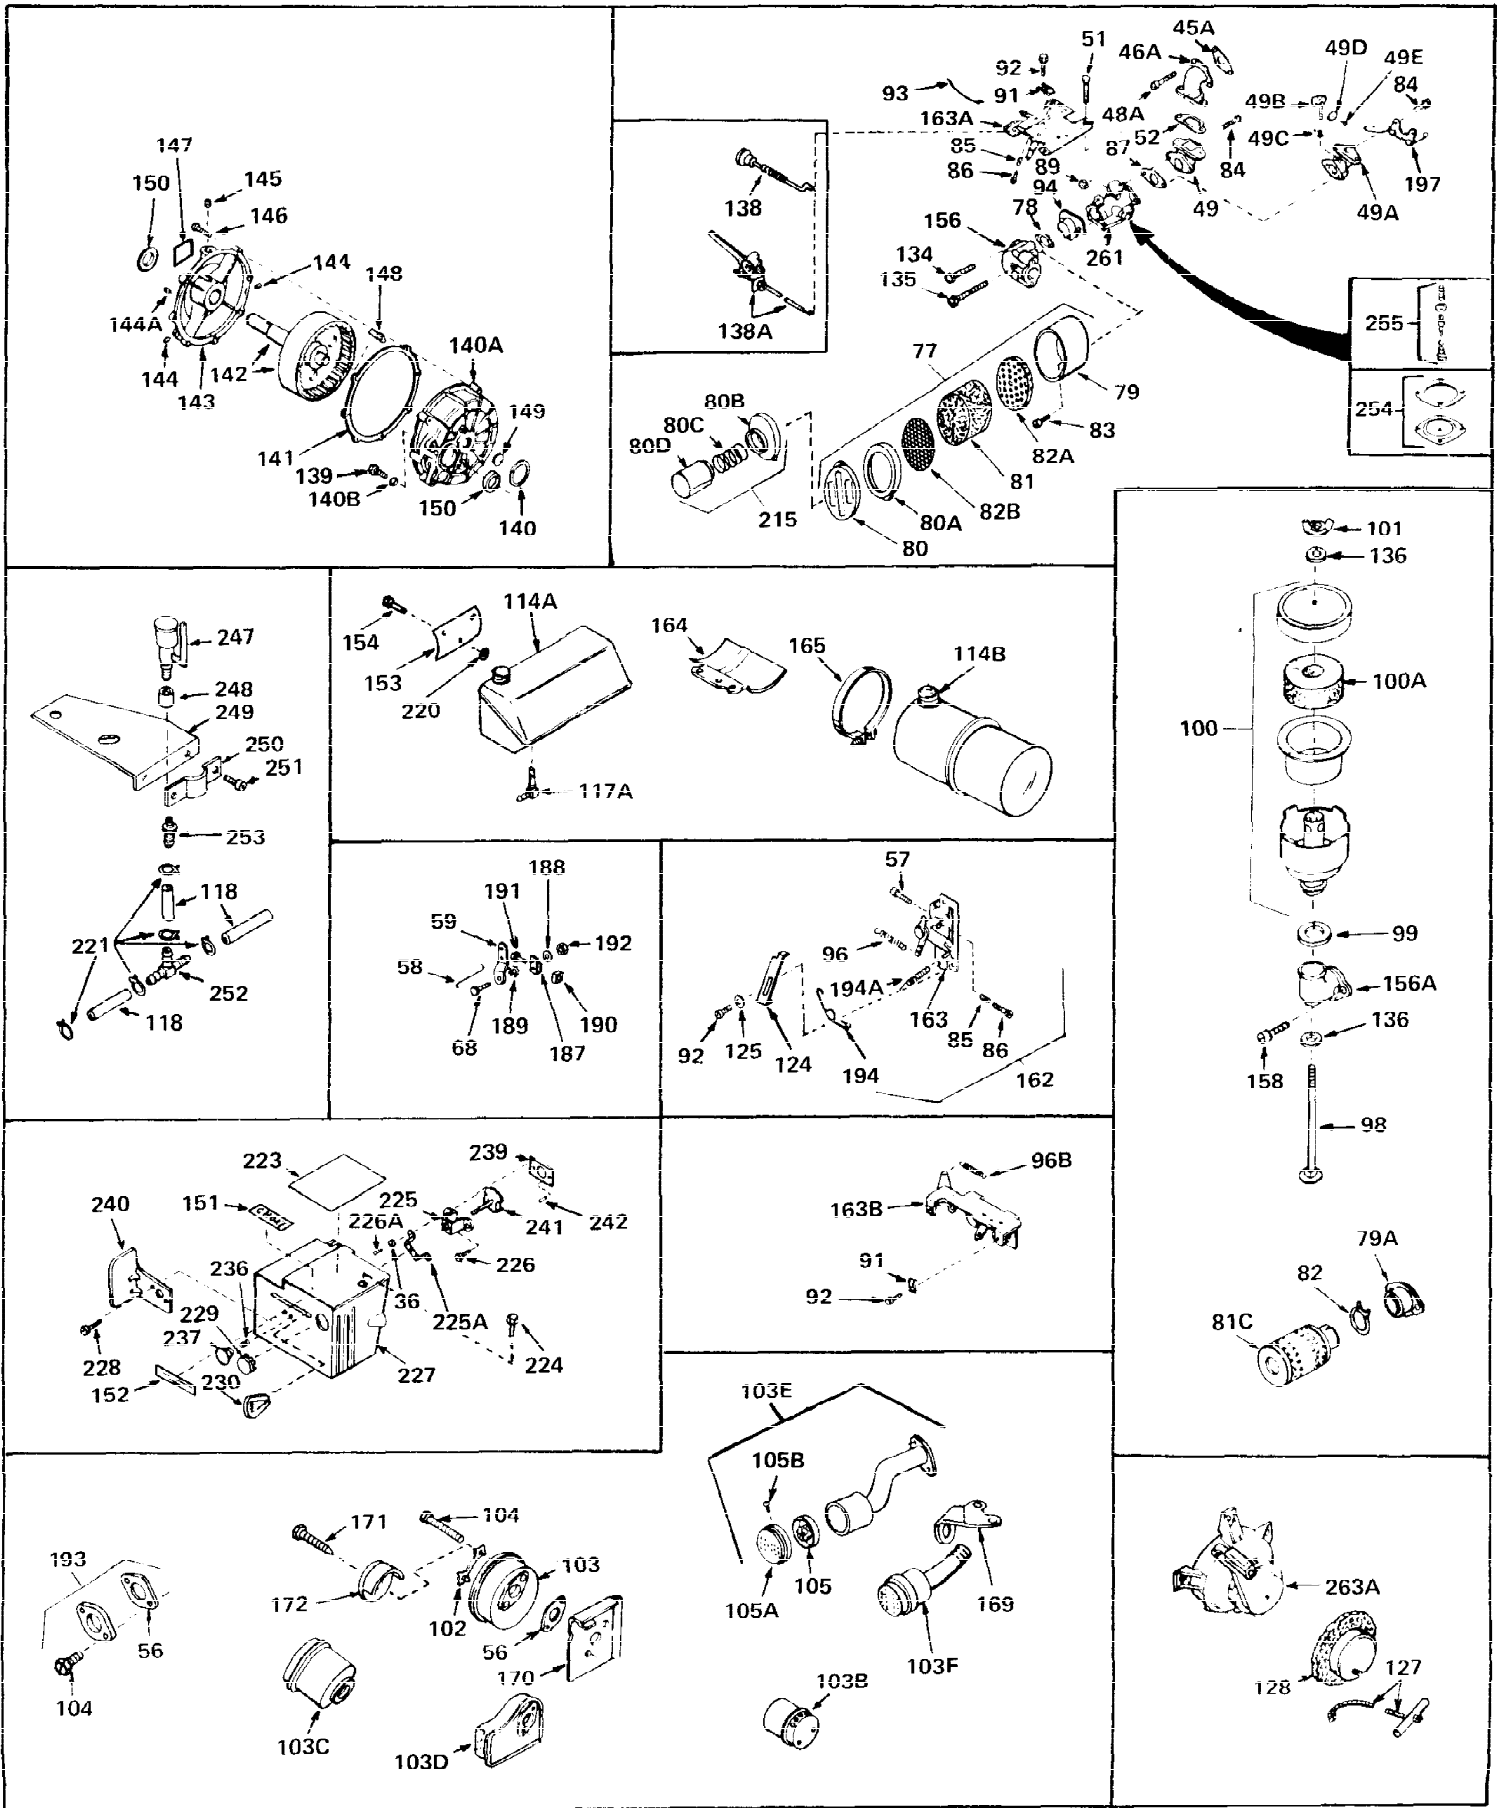

Ref #	Part Number	Qty	Description
36	8269	0	Washer
45A	30188	0	Gasket, Intake pipe
46A	31429	0	Pipe, Upper intake
48A	650451	0	Screw
49	31430	0	Pipe, Lower intake
51	650454	0	Screw, Fil. flex hd. 1/4-20 x 3/4
52	31340	0	Gasket, Intake pipe
56	30081	0	Gasket, Exhaust
57	28942	0	Screw
57	30091	0	Screw, Hex slotted washer hd., 8-32 x 1/2
57	30200	0	Screw
59	31336	0	Lever, Governor
68	650548	0	Screw, Hex washer hd., 8-32 x 5/16
77	31545	0	Cleaner Assy., Air
78	27272	0	Gasket, Air cleaner
79	31312	0	Body, Air cleaner
80D	450124	0	Bag, Pre-cleaner
80	30585	0	Cover, Air cleaner
80C	450150	0	Spring, Pre-cleaner
81	29961	0	Element, Air cleaner
82A	29962	0	Screen, Air cleaner
83	28820	0	Screw
83	650163	0	Screw, Fil. hd. Sems, 10-32 x 7/8
83	650399	0	Screw, Phil. fil. hd. Sems, 10-32 x 5/8
83	650709	0	Screw
84	30564	0	Screw
84	6201	0	Screw
84	6202	0	Screw
84	650551	0	Screw, Hex hd. cap, 1/4-28 x 1-1/4
85	28564	0	Spring, Compression
85	31342	0	Spring, Compression
85	32924	0	Spring, Compression
86	29500	0	Screw, Fil. hd. mach., Sems, 8-32 x 3/4
86	650549	0	Screw
86	650688	0	Screw, Hex hd., 10-32 x 1-5/16" (Drilled
87	31688	0	Gasket, Carburetor (1/8 thick)
89	29752	0	Nut
91	27793	0	Clip, Conduit
92	28942	0	Screw
101	9577	0	Nut, Wing, 10-24
102	30083	0	Plate, Locking
103	30996	0	Muffler
103F	33288	0	Muffler
104	27182	0	Screw, Hex hd. cap, 1/4-20 x 3-3/8
104	650253	0	Screw, Hex hd. cap, 1/4-20 x 2-1/4
104	650327	0	Screw, Fil slotted hd. Sems, 114-20 x 2-1/2
104	650493	0	Screw, Hex hd. Sems, 1/4-20 x 1-3/4
104	650561	0	Screw
104	650599	0	Screw, Hex hd. cap, Sems, 1/4-20 x 1-1/2
104	650795	0	Screw, Hex hd. cap, Sems, 1/4-20 x 2-5/16
105	33171	0	Screen, Muffler
105B	650578	0	Screw
105A	33172	0	Cover, Muffler
117A	28584	0	Strainer & Elbow
118	29774	0	Line, Fuel (Braided 8.25")