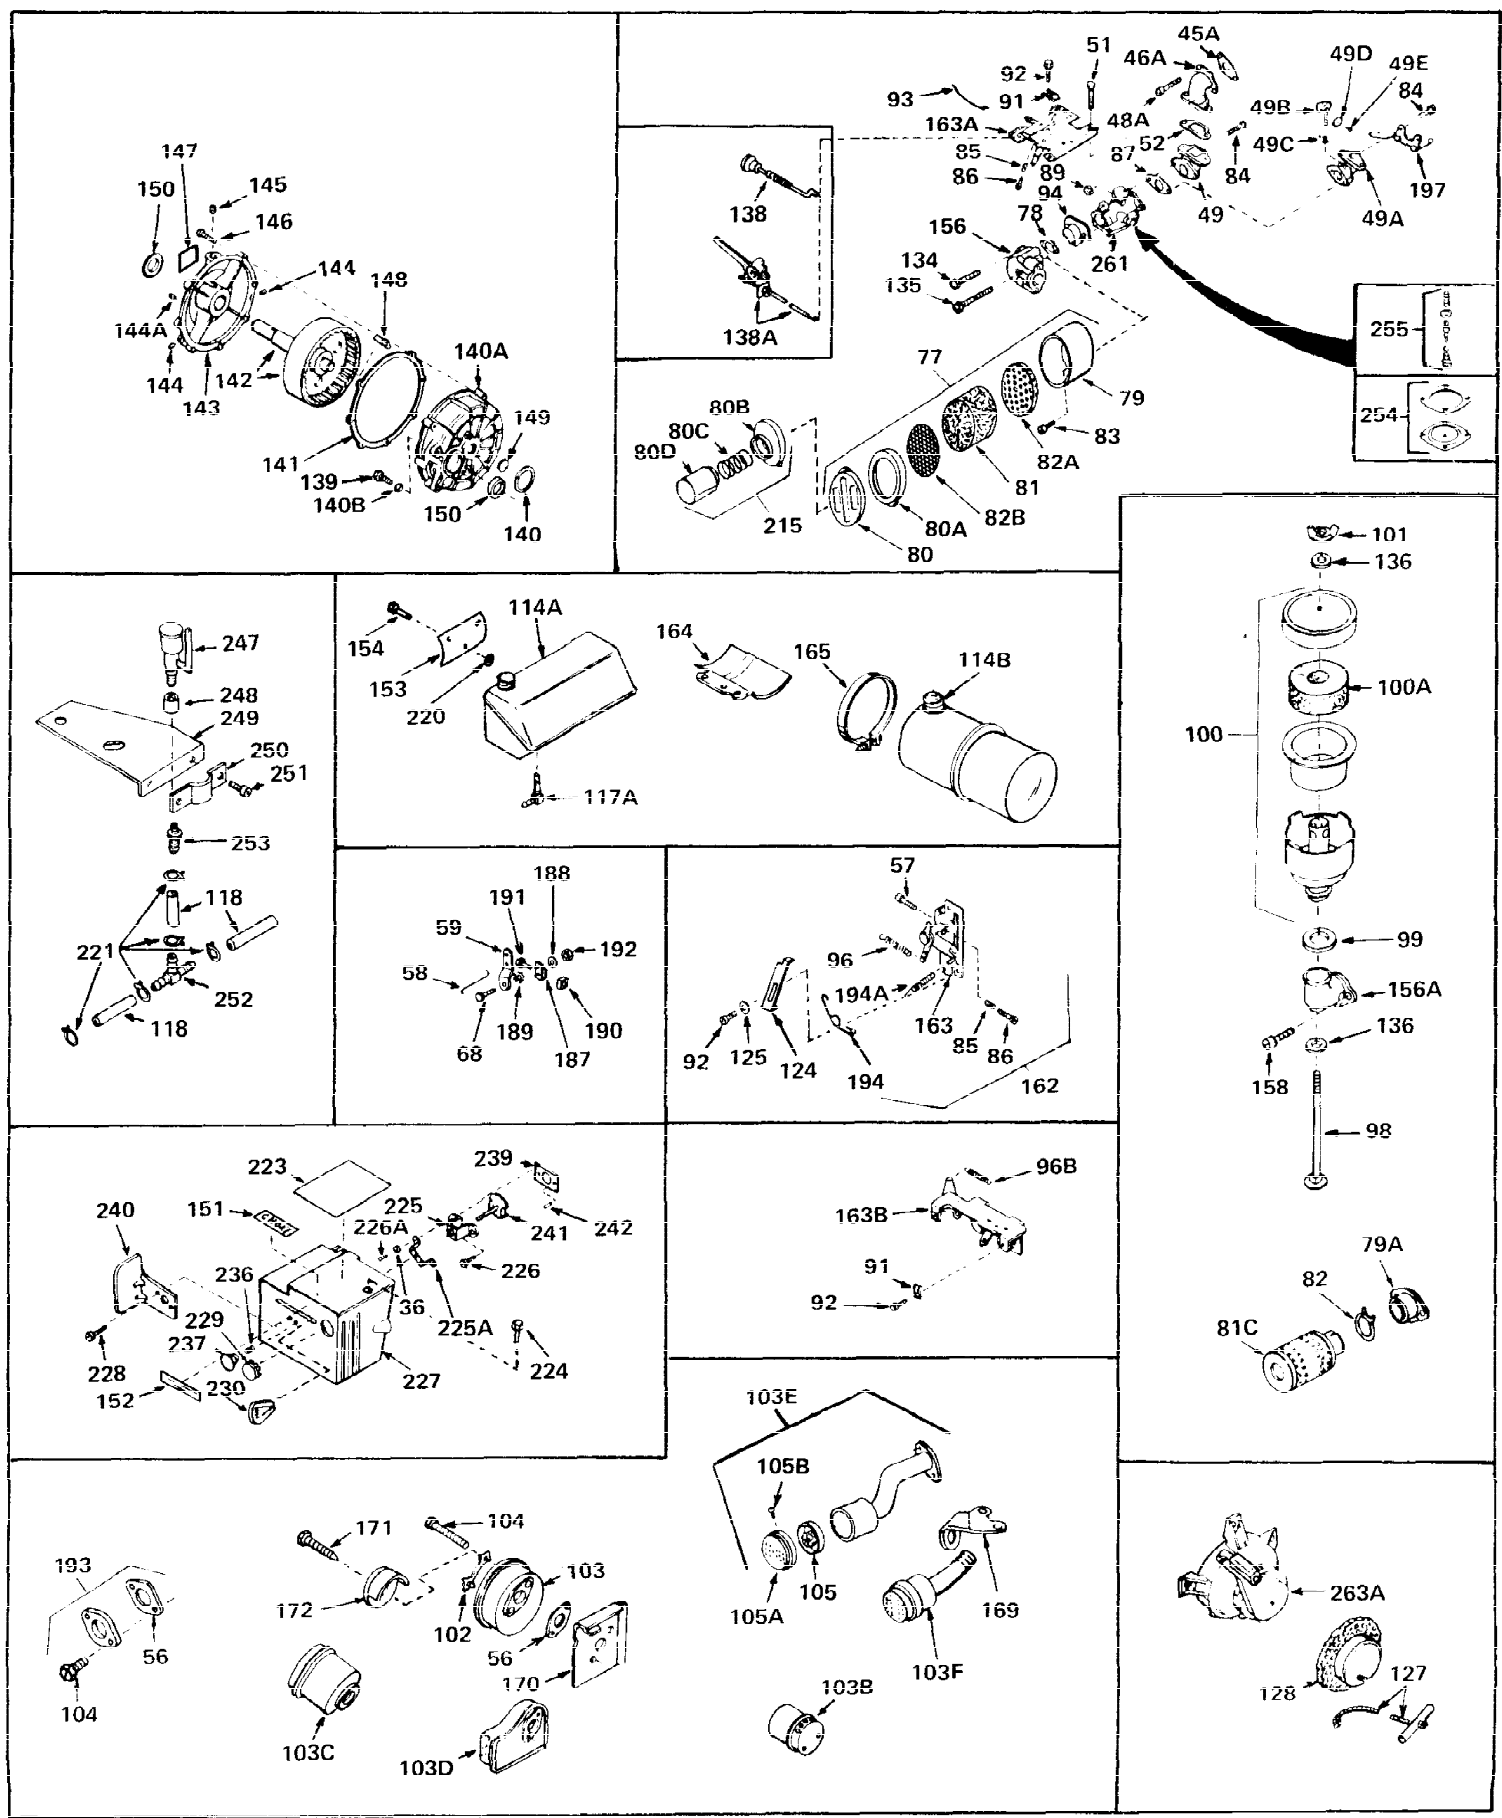

Ref #	Part Number	Qty	Description
36	8269	0	Washer
45A	30188	0	Gasket, Intake pipe
48A	650451	0	Screw
51	650454	0	Screw, Fil. flex hd. 1/4-20 x 3/4
56	30081	0	Gasket, Exhaust
57	28942	0	Screw
57	30091	0	Screw, Hex slotted washer hd., 8-32 x 1/2
57	30200	0	Screw
59	31510	0	Lever, Governor
68	650548	0	Screw, Hex washer hd., 8-32 x 5/16
77	31545	0	Cleaner Assy., Air
78	27272	0	Gasket, Air cleaner
80D	450124	0	Bag, Pre-cleaner
80C	450150	0	Spring, Pre-cleaner
82A	29962	0	Screen, Air cleaner
83	650399	0	Screw, Phil. fil. hd. Sems, 10-32 x 5/8
83	650709	0	Screw
83	28820	0	Screw
83	650163	0	Screw, Fil. hd. Sems, 10-32 x 7/8
84	30564	0	Screw
84	6201	0	Screw
84	6202	0	Screw
84	650551	0	Screw, Hex hd. cap, 1/4-28 x 1-1/4
85	28564	0	Spring, Compression
85	31342	0	Spring, Compression
85	32924	0	Spring, Compression
86	29500	0	Screw, Fil. hd. mach., Sems, 8-32 x 3/4
86	650549	0	Screw
86	650688	0	Screw, Hex hd., 10-32 x 1-5/16" (Drilled
87	26756	0	Gasket, Carburetor
89	29752	0	Nut
91	27793	0	Clip, Conduit
92	28942	0	Screw
96B	31426	0	Spring, Extension
101	9577	0	Nut, Wing, 10-24
102	30083	0	Plate, Locking
103F	33288	0	Muffler
103	30996	0	Muffler
104	27182	0	Screw, Hex hd. cap, 1/4-20 x 3-3/8
104	650253	0	Screw, Hex hd. cap, 1/4-20 x 2-1/4
104	650327	0	Screw, Fil slotted hd. Sems, 114-20 x 2-1/2
104	650493	0	Screw, Hex hd. Sems, 1/4-20 x 1-3/4
104	650561	0	Screw
104	650599	0	Screw, Hex hd. cap, Sems, 1/4-20 x 1-1/2
104	650795	0	Screw, Hex hd. cap, Sems, 1/4-20 x 2-5/16
105	33171	0	Screen, Muffler
105B	650578	0	Screw
105A	33172	0	Cover, Muffler
117A	28584	0	Strainer & Elbow
118	29774	0	Line, Fuel (Braided 8.25")
118	30705	0	Line, Fuel (Braided 16")
118	30962	0	Line, Fuel (Braided 32")
134	650163	0	Screw, Fil. hd. Sems, 10-32 x 7/8
135	650520	0	Screw
135	650544	0	Screw, Pan flex hd., 10-24 x 7/8