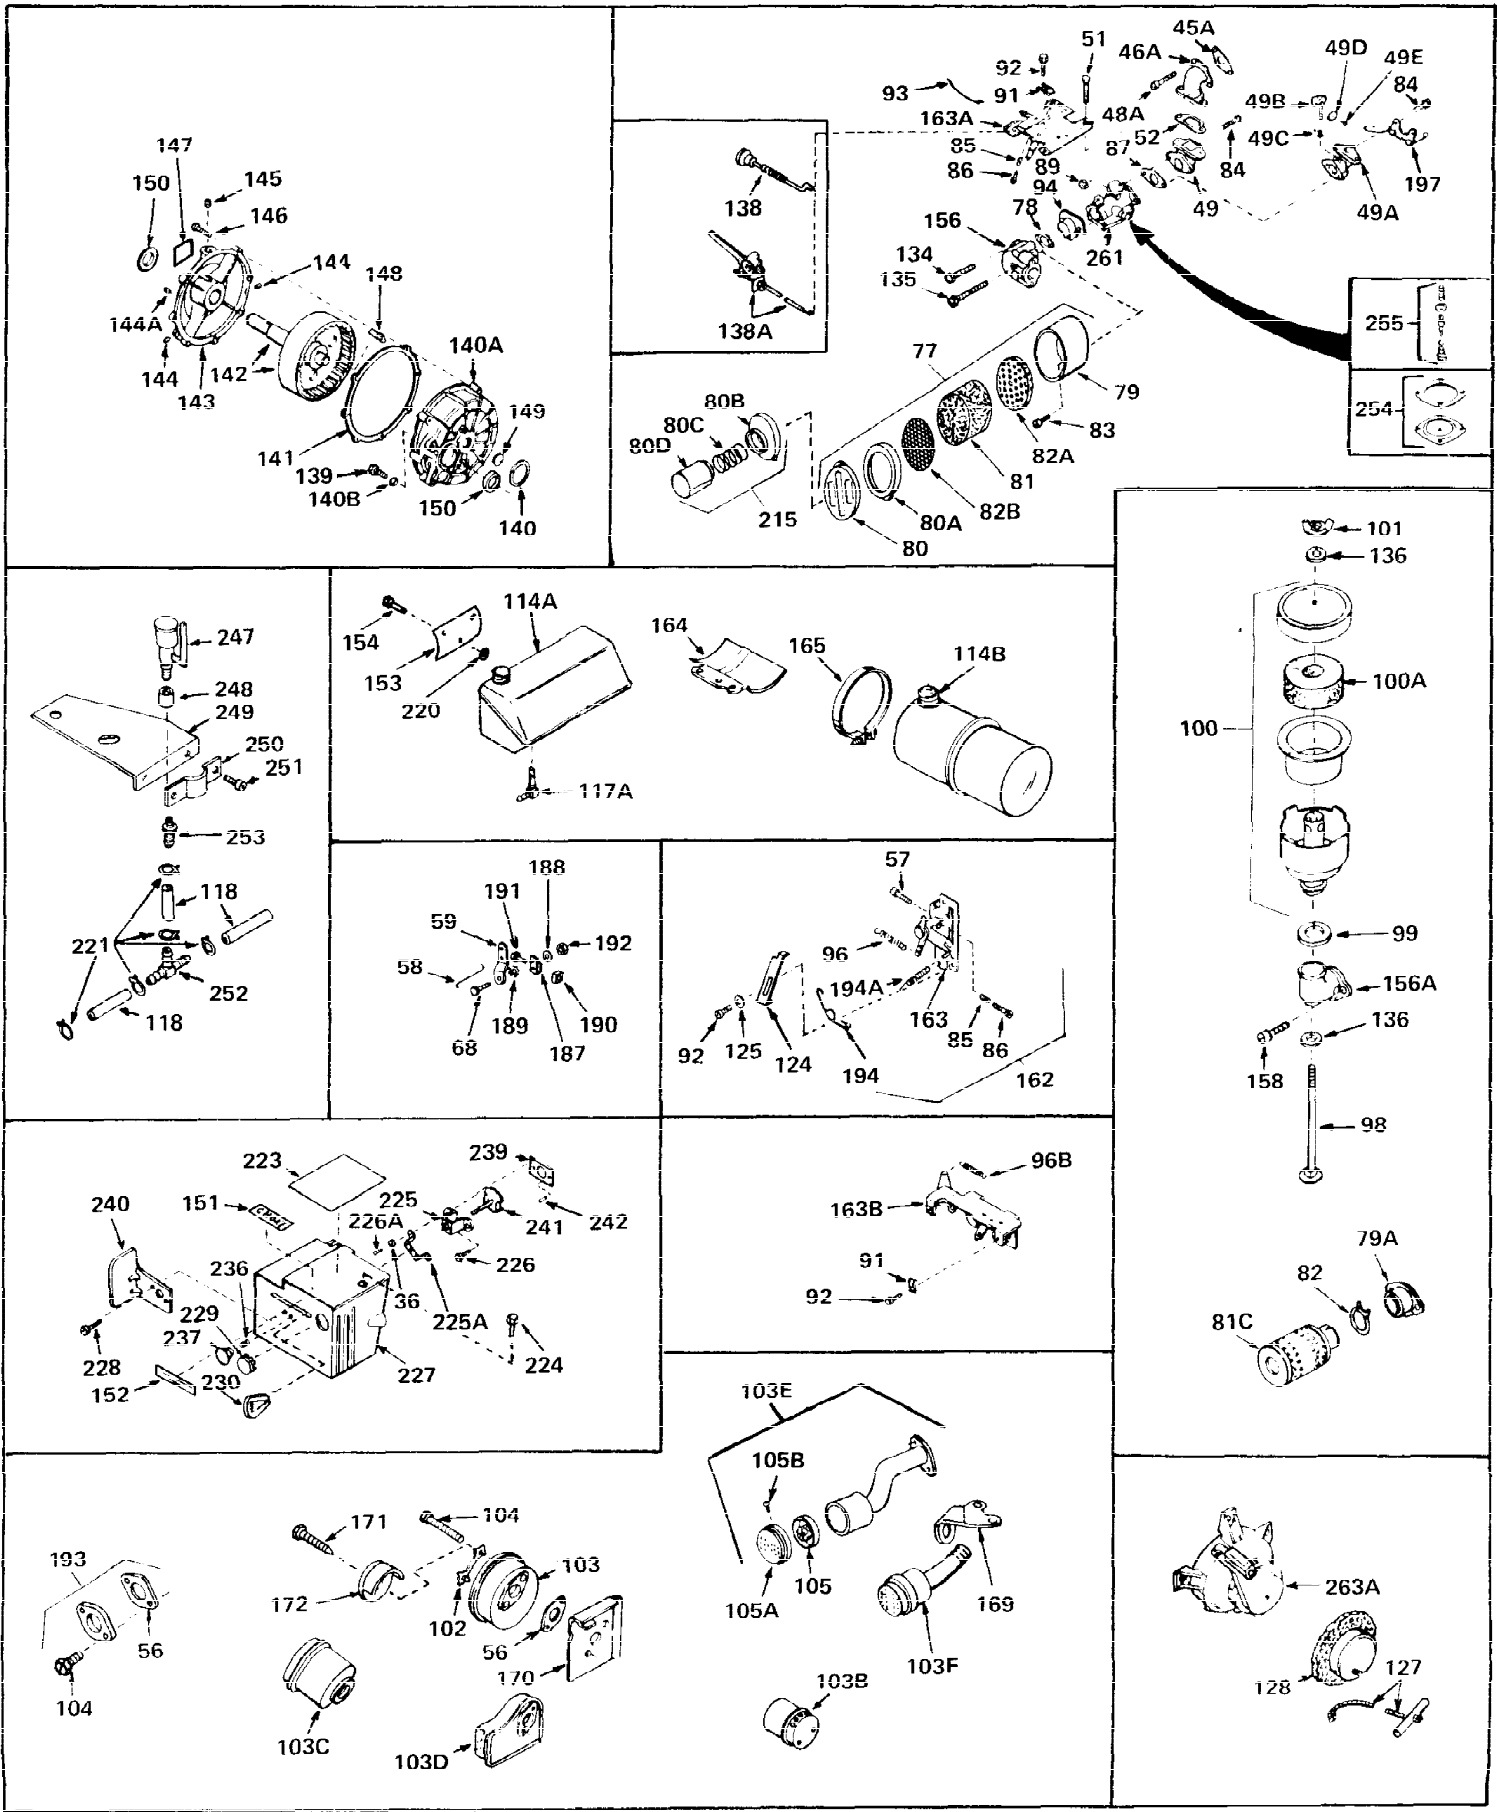

Ref #	Part Number	Qty	Description
36	8269	0	Washer
45A	30188	0	Gasket, Intake pipe
46A	31429	0	Pipe, Upper intake
48A	650451	0	Screw
49	31430	0	Pipe, Lower intake
51	650454	0	Screw, Fil. flex hd. 1/4-20 x 3/4
52	31340	0	Gasket, Intake pipe
56	30081	0	Gasket, Exhaust
57	28942	0	Screw
57	30091	0	Screw, Hex slotted washer hd., 8-32 x 1/2
57	30200	0	Screw
59	31336	0	Lever, Governor
68	650548	0	Screw, Hex washer hd., 8-32 x 5/16
77	31545	0	Cleaner Assy., Air
78	27272	0	Gasket, Air cleaner
79	31312	0	Body, Air cleaner
80	30585	0	Cover, Air cleaner
80C	450150	0	Spring, Pre-cleaner
80D	450124	0	Bag, Pre-cleaner
81	29961	0	Element, Air cleaner
82A	29962	0	Screen, Air cleaner
83	28820	0	Screw
83	650163	0	Screw, Fil. hd. Sems, 10-32 x 7/8
83	650399	0	Screw, Phil. fil. hd. Sems, 10-32 x 5/8
83	650709	0	Screw
84	30564	0	Screw
84	6201	0	Screw
84	6202	0	Screw
84	650551	0	Screw, Hex hd. cap, 1/4-28 x 1-1/4
85	28564	0	Spring, Compression
85	31342	0	Spring, Compression
85	32924	0	Spring, Compression
86	29500	0	Screw, Fil. hd. mach., Sems, 8-32 x 3/4
86	650549	0	Screw
86	650688	0	Screw, Hex hd., 10-32 x 1-5/16" (Drilled
87	31688	0	Gasket, Carburetor (1/8 thick)
89	29752	0	Nut
91	27793	0	Clip, Conduit
92	28942	0	Screw
96	31349	0	Spring, Extension
101	9577	0	Nut, Wing, 10-24
102	30083	0	Plate, Locking
103F	33288	0	Muffler
103	30996	0	Muffler
104	27182	0	Screw, Hex hd. cap, 1/4-20 x 3-3/8
104	650253	0	Screw, Hex hd. cap, 1/4-20 x 2-1/4
104	650327	0	Screw, Fil slotted hd. Sems, 114-20 x 2-1/2
104	650493	0	Screw, Hex hd. Sems, 1/4-20 x 1-3/4
104	650561	0	Screw
104	650599	0	Screw, Hex hd. cap, Sems, 1/4-20 x 1-1/2
104	650795	0	Screw, Hex hd. cap, Sems, 1/4-20 x 2-5/16
105	33171	0	Screen, Muffler
105A	33172	0	Cover, Muffler
105B	650578	0	Screw
117A	28584	0	Strainer & Elbow