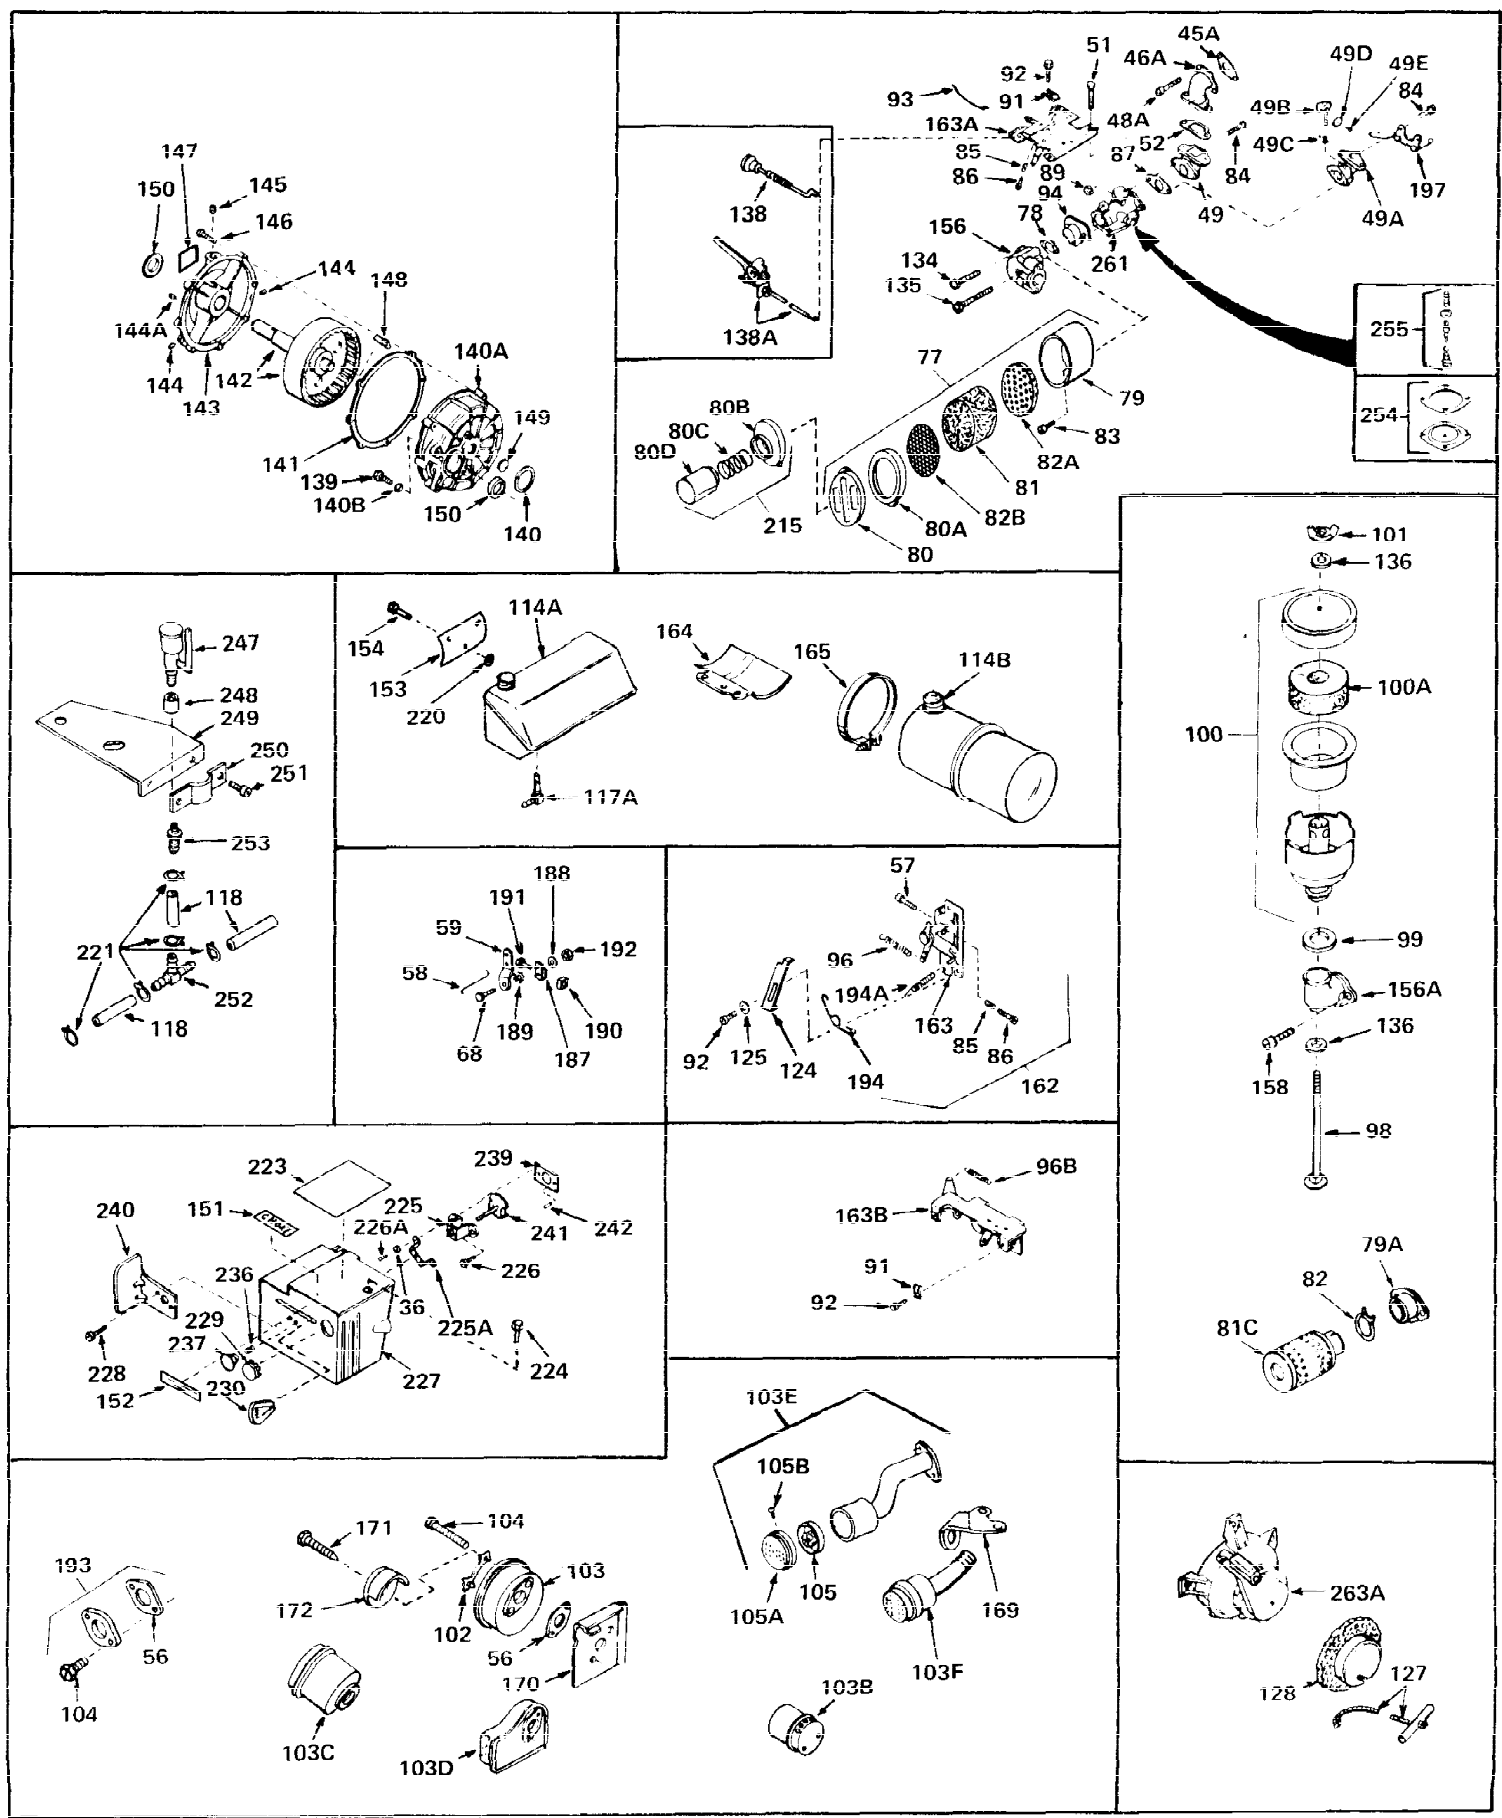

Ref #	Part Number	Qty	Description
36	8269	0	Washer
45A	30188	0	Gasket, Intake pipe
46A	31429	0	Pipe, Upper intake
48A	650451	0	Screw
49	31430	0	Pipe, Lower intake
51	650454	0	Screw, Fil. flex hd. 1/4-20 x 3/4
52	31340	0	Gasket, Intake pipe
56	30081	0	Gasket, Exhaust
57	28942	0	Screw
57	30091	0	Screw, Hex slotted washer hd., 8-32 x 1/2
57	30200	0	Screw
59	31336	0	Lever, Governor
68	650548	0	Screw, Hex washer hd., 8-32 x 5/16
77	31545	0	Cleaner Assy., Air
78	27272	0	Gasket, Air cleaner
79	450208	0	Body, Air cleaner
80C	450150	0	Spring, Pre-cleaner
80D	450124	0	Bag, Pre-cleaner
80	32302	0	Cover, Air cleaner
81	29961	0	Element, Air cleaner
82A	29962	0	Screen, Air cleaner
83	28820	0	Screw
83	650163	0	Screw, Fil. hd. Sems, 10-32 x 7/8
83	650399	0	Screw, Phil. fil. hd. Sems, 10-32 x 5/8
83	650709	0	Screw
84	30564	0	Screw
84	6201	0	Screw
84	6202	0	Screw
84	650551	0	Screw, Hex hd. cap, 1/4-28 x 1-1/4
85	28564	0	Spring, Compression
85	31342	0	Spring, Compression
85	32924	0	Spring, Compression
86	29500	0	Screw, Fil. hd. mach., Sems, 8-32 x 3/4
86	650549	0	Screw
86	650688	0	Screw, Hex hd., 10-32 x 1-5/16" (Drilled
87	31688	0	Gasket, Carburetor (1/8 thick)
89	29752	0	Nut
91	27793	0	Clip, Conduit
92	28942	0	Screw
96	31349	0	Spring, Extension
101	9577	0	Nut, Wing, 10-24
102	30083	0	Plate, Locking
103	30996	0	Muffler
103F	33288	0	Muffler
104	27182	0	Screw, Hex hd. cap, 1/4-20 x 3-3/8
104	650253	0	Screw, Hex hd. cap, 1/4-20 x 2-1/4
104	650327	0	Screw, Fil slotted hd. Sems, 114-20 x 2-1/2
104	650493	0	Screw, Hex hd. Sems, 1/4-20 x 1-3/4
104	650561	0	Screw
104	650599	0	Screw, Hex hd. cap, Sems, 1/4-20 x 1-1/2
104	650795	0	Screw, Hex hd. cap, Sems, 1/4-20 x 2-5/16
105	33171	0	Screen, Muffler
105A	33172	0	Cover, Muffler
105B	650578	0	Screw
117A	28584	0	Strainer & Elbow