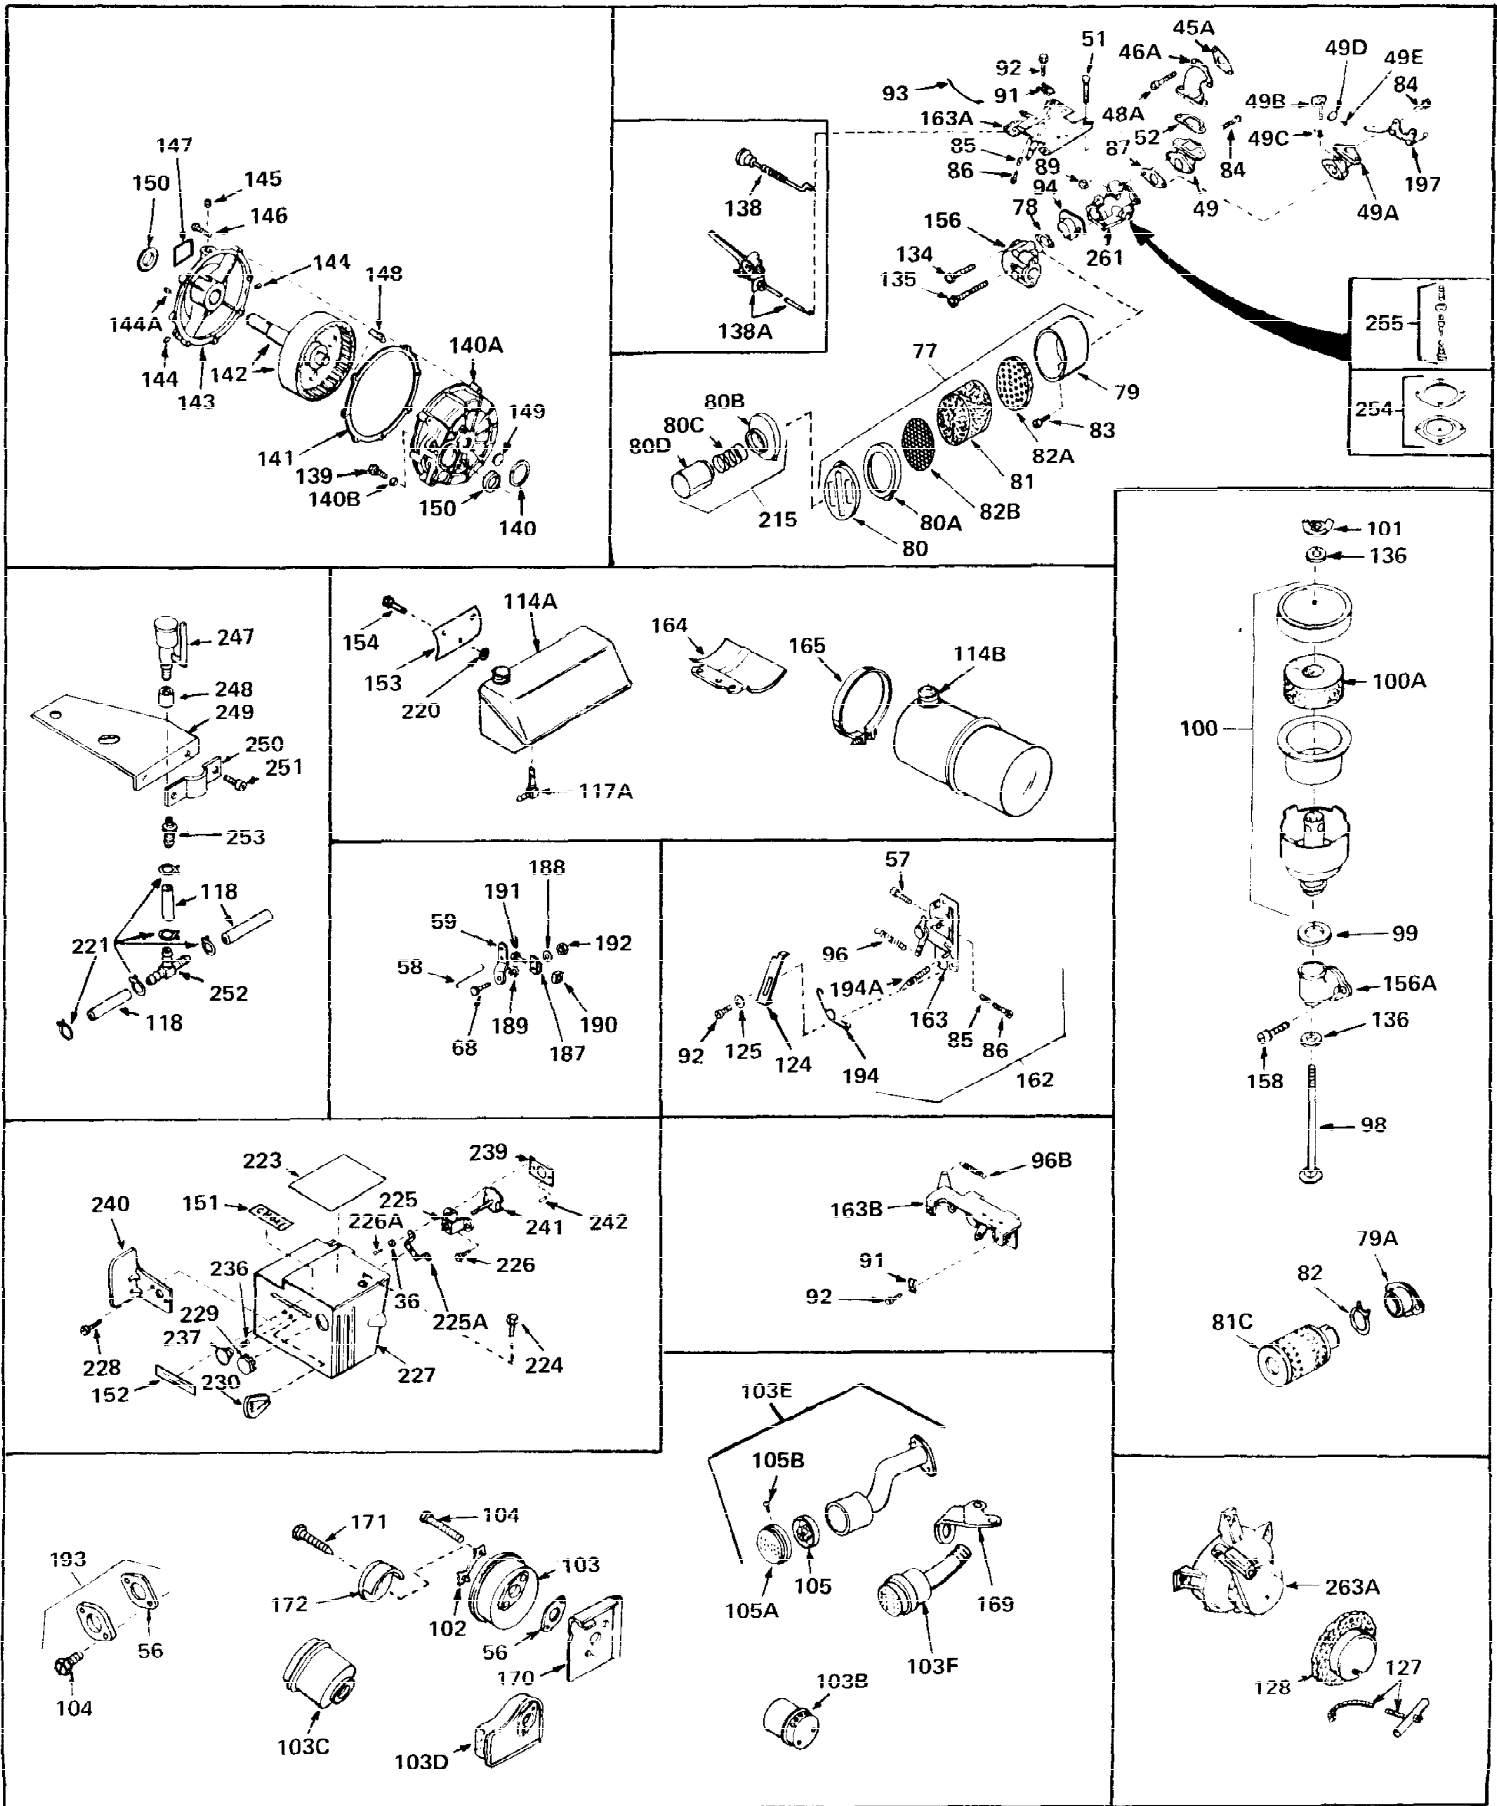

Ref #	Part Number	Qty	Description
36	8269	0	Washer
45A	30188	0	Gasket, Intake pipe
46A	31429	0	Pipe, Upper intake
48A	650451	0	Screw
49	31430	0	Pipe, Lower intake
51	650454	0	Screw, Fil. flex hd. 1/4-20 x 3/4
52	31340	0	Gasket, Intake pipe
56	30081	0	Gasket, Exhaust
57	28942	0	Screw
57	30091	0	Screw, Hex slotted washer hd., 8-32 x 1/2
57	30200	0	Screw
59	31336	0	Lever, Governor
68	650548	0	Screw, Hex washer hd., 8-32 x 5/16
77	31545	0	Cleaner Assy., Air
78	27272	0	Gasket, Air cleaner
79	450208	0	Body, Air cleaner
80C	450150	0	Spring, Pre-cleaner
80D	450124	0	Bag, Pre-cleaner
80	32302	0	Cover, Air cleaner
81	29961	0	Element, Air cleaner
82A	29962	0	Screen, Air cleaner
83	28820	0	Screw
83	650163	0	Screw, Fil. hd. Sems, 10-32 x 7/8
83	650399	0	Screw, Phil. fil. hd. Sems, 10-32 x 5/8
83	650709	0	Screw
84	30564	0	Screw
84	6201	0	Screw
84	6202	0	Screw
84	650551	0	Screw, Hex hd. cap, 1/4-28 x 1-1/4
85	28564	0	Spring, Compression
85	31342	0	Spring, Compression
85	32924	0	Spring, Compression
86	29500	0	Screw, Fil. hd. mach., Sems, 8-32 x 3/4
86	650549	0	Screw
86	650688	0	Screw, Hex hd., 10-32 x 1-5/16" (Drilled
87	31688	0	Gasket, Carburetor (1/8 thick)
89	29752	0	Nut
91	27793	0	Clip, Conduit
92	28942	0	Screw
96	31349	0	Spring, Extension
101	9577	0	Nut, Wing, 10-24
102	30083	0	Plate, Locking
103	30996	0	Muffler
103F	33288	0	Muffler
104	27182	0	Screw, Hex hd. cap, 1/4-20 x 3-3/8
104	650253	0	Screw, Hex hd. cap, 1/4-20 x 2-1/4
104	650327	0	Screw, Fil slotted hd. Sems, 114-20 x 2-1/2
104	650493	0	Screw, Hex hd. Sems, 1/4-20 x 1-3/4
104	650561	0	Screw
104	650599	0	Screw, Hex hd. cap, Sems, 1/4-20 x 1-1/2
104	650795	0	Screw, Hex hd. cap, Sems, 1/4-20 x 2-5/16
105	33171	0	Screen, Muffler
105A	33172	0	Cover, Muffler
105B	650578	0	Screw
117A	28584	0	Strainer & Elbow