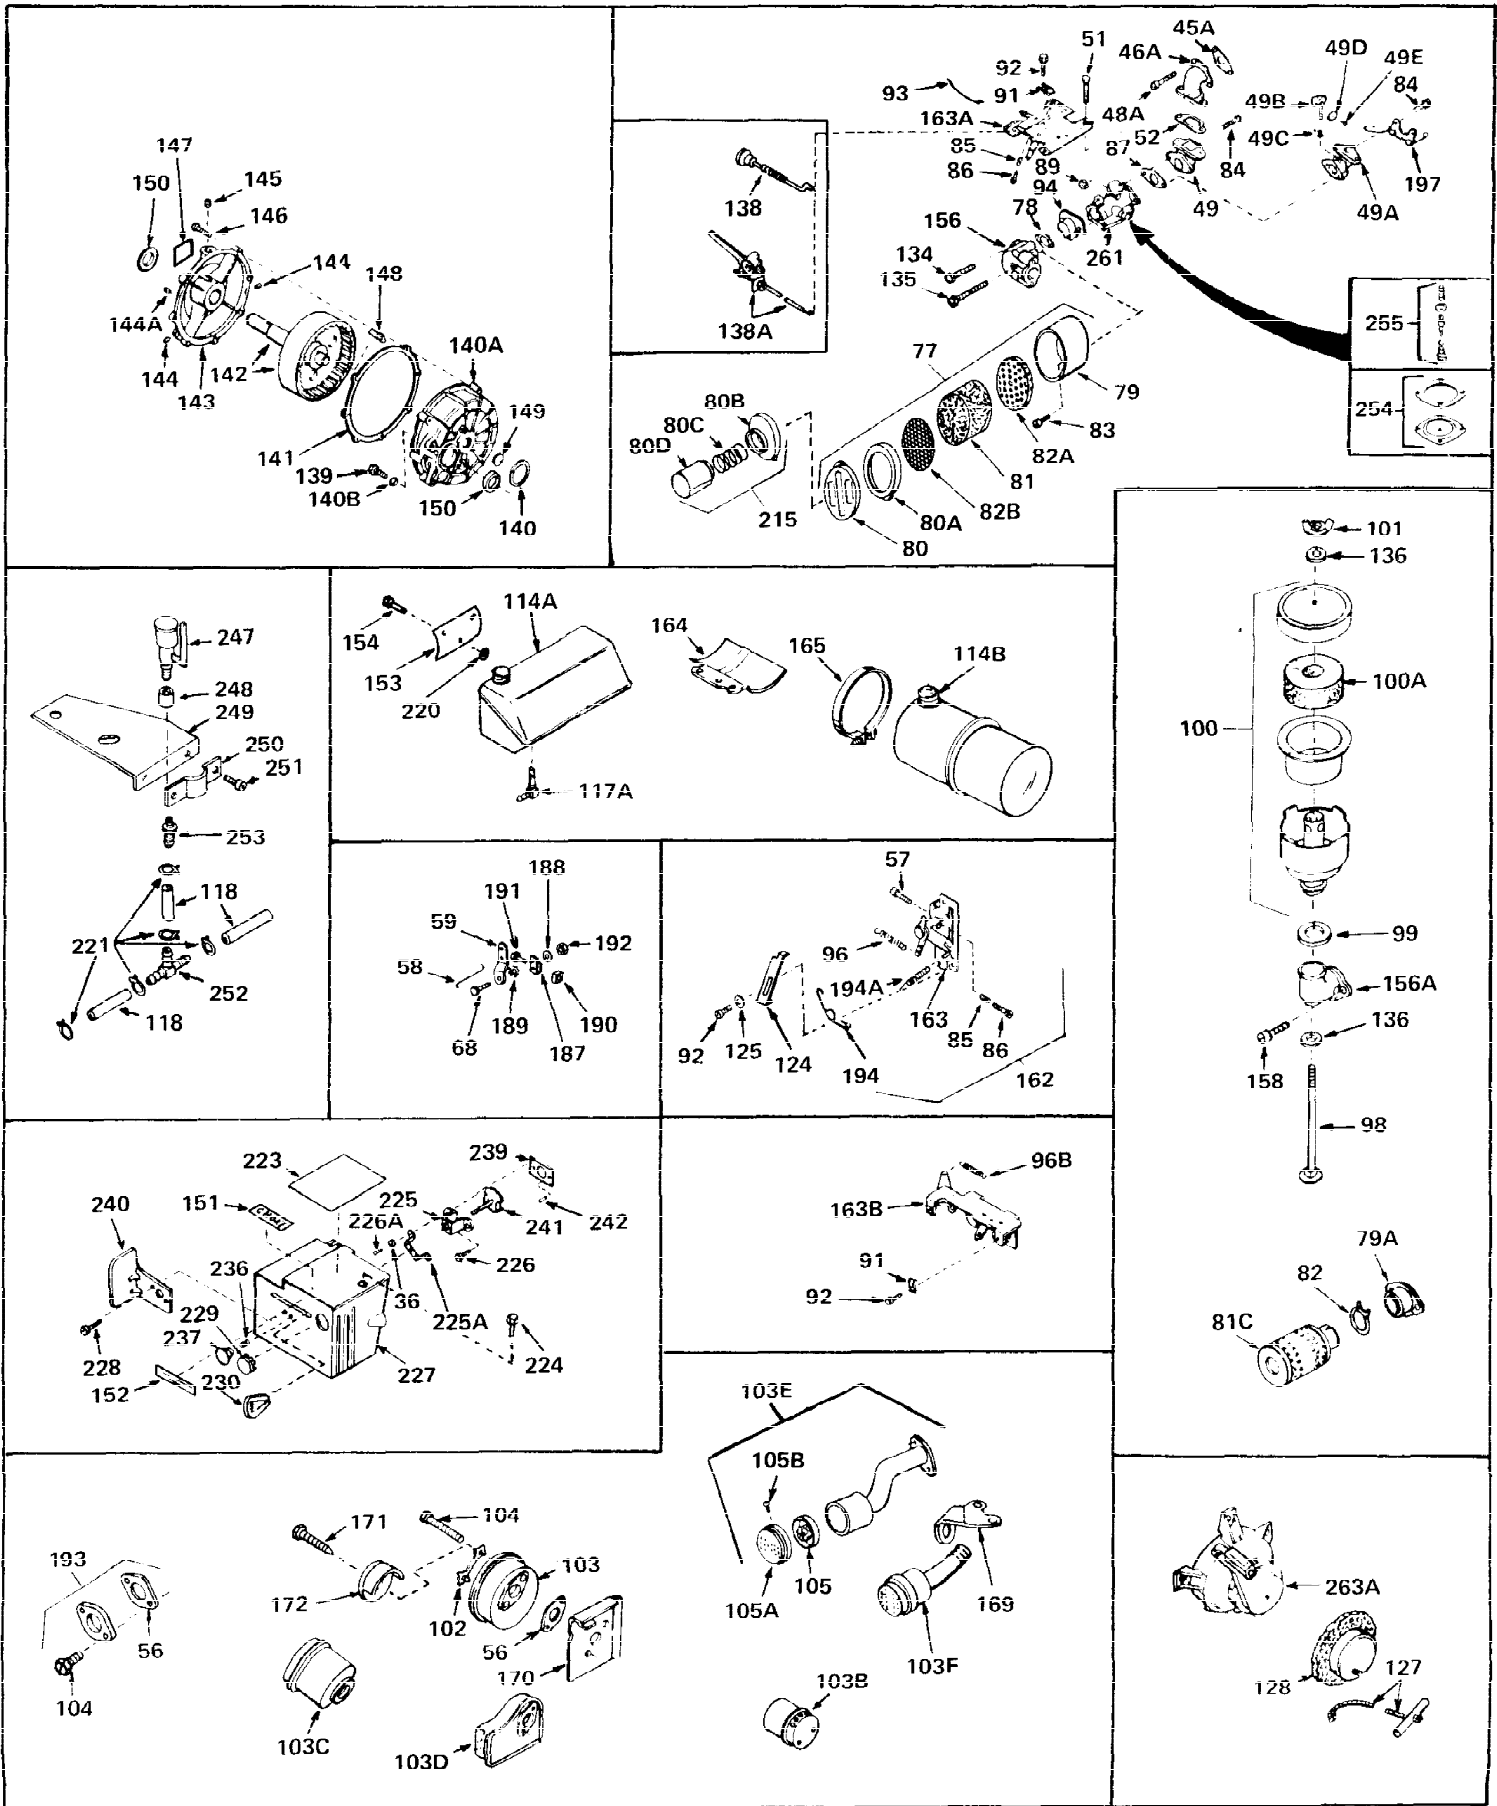

Ref #	Part Number	Qty	Description
36	8269	0	Washer
45A	30188	0	Gasket, Intake pipe
46A	31429	0	Pipe, Upper intake
48A	650451	0	Screw
49	31430	0	Pipe, Lower intake
51	650454	0	Screw, Fil. flex hd. 1/4-20 x 3/4
52	31340	0	Gasket, Intake pipe
56	30081	0	Gasket, Exhaust
57	28942	0	Screw
57	30091	0	Screw, Hex slotted washer hd., 8-32 x 1/2
57	30200	0	Screw
59	31336	0	Lever, Governor
68	650548	0	Screw, Hex washer hd., 8-32 x 5/16
77	31545	0	Cleaner Assy., Air
78	27272	0	Gasket, Air cleaner
79	450208	0	Body, Air cleaner
80	30585	0	Cover, Air cleaner
80D	450124	0	Bag, Pre-cleaner
80C	450150	0	Spring, Pre-cleaner
81	29961	0	Element, Air cleaner
82A	29962	0	Screen, Air cleaner
83	28820	0	Screw
83	650163	0	Screw, Fil. hd. Sems, 10-32 x 7/8
83	650399	0	Screw, Phil. fil. hd. Sems, 10-32 x 5/8
83	650709	0	Screw
84	30564	0	Screw
84	6201	0	Screw
84	6202	0	Screw
84	650551	0	Screw, Hex hd. cap, 1/4-28 x 1-1/4
85	28564	0	Spring, Compression
85	31342	0	Spring, Compression
85	32924	0	Spring, Compression
86	29500	0	Screw, Fil. hd. mach., Sems, 8-32 x 3/4
86	650549	0	Screw
86	650688	0	Screw, Hex hd., 10-32 x 1-5/16" (Drilled
87	31688	0	Gasket, Carburetor (1/8 thick)
89	29752	0	Nut
91	27793	0	Clip, Conduit
92	28942	0	Screw
101	9577	0	Nut, Wing, 10-24
102	30083	0	Plate, Locking
103F	33288	0	Muffler
103	30996	0	Muffler
104	27182	0	Screw, Hex hd. cap, 1/4-20 x 3-3/8
104	650253	0	Screw, Hex hd. cap, 1/4-20 x 2-1/4
104	650327	0	Screw, Fil slotted hd. Sems, 114-20 x 2-1/2
104	650493	0	Screw, Hex hd. Sems, 1/4-20 x 1-3/4
104	650561	0	Screw
104	650599	0	Screw, Hex hd. cap, Sems, 1/4-20 x 1-1/2
104	650795	0	Screw, Hex hd. cap, Sems, 1/4-20 x 2-5/16
105B	650578	0	Screw
105A	33172	0	Cover, Muffler
105	33171	0	Screen, Muffler
117A	28584	0	Strainer & Elbow
118	29774	0	Line, Fuel (Braided 8.25")