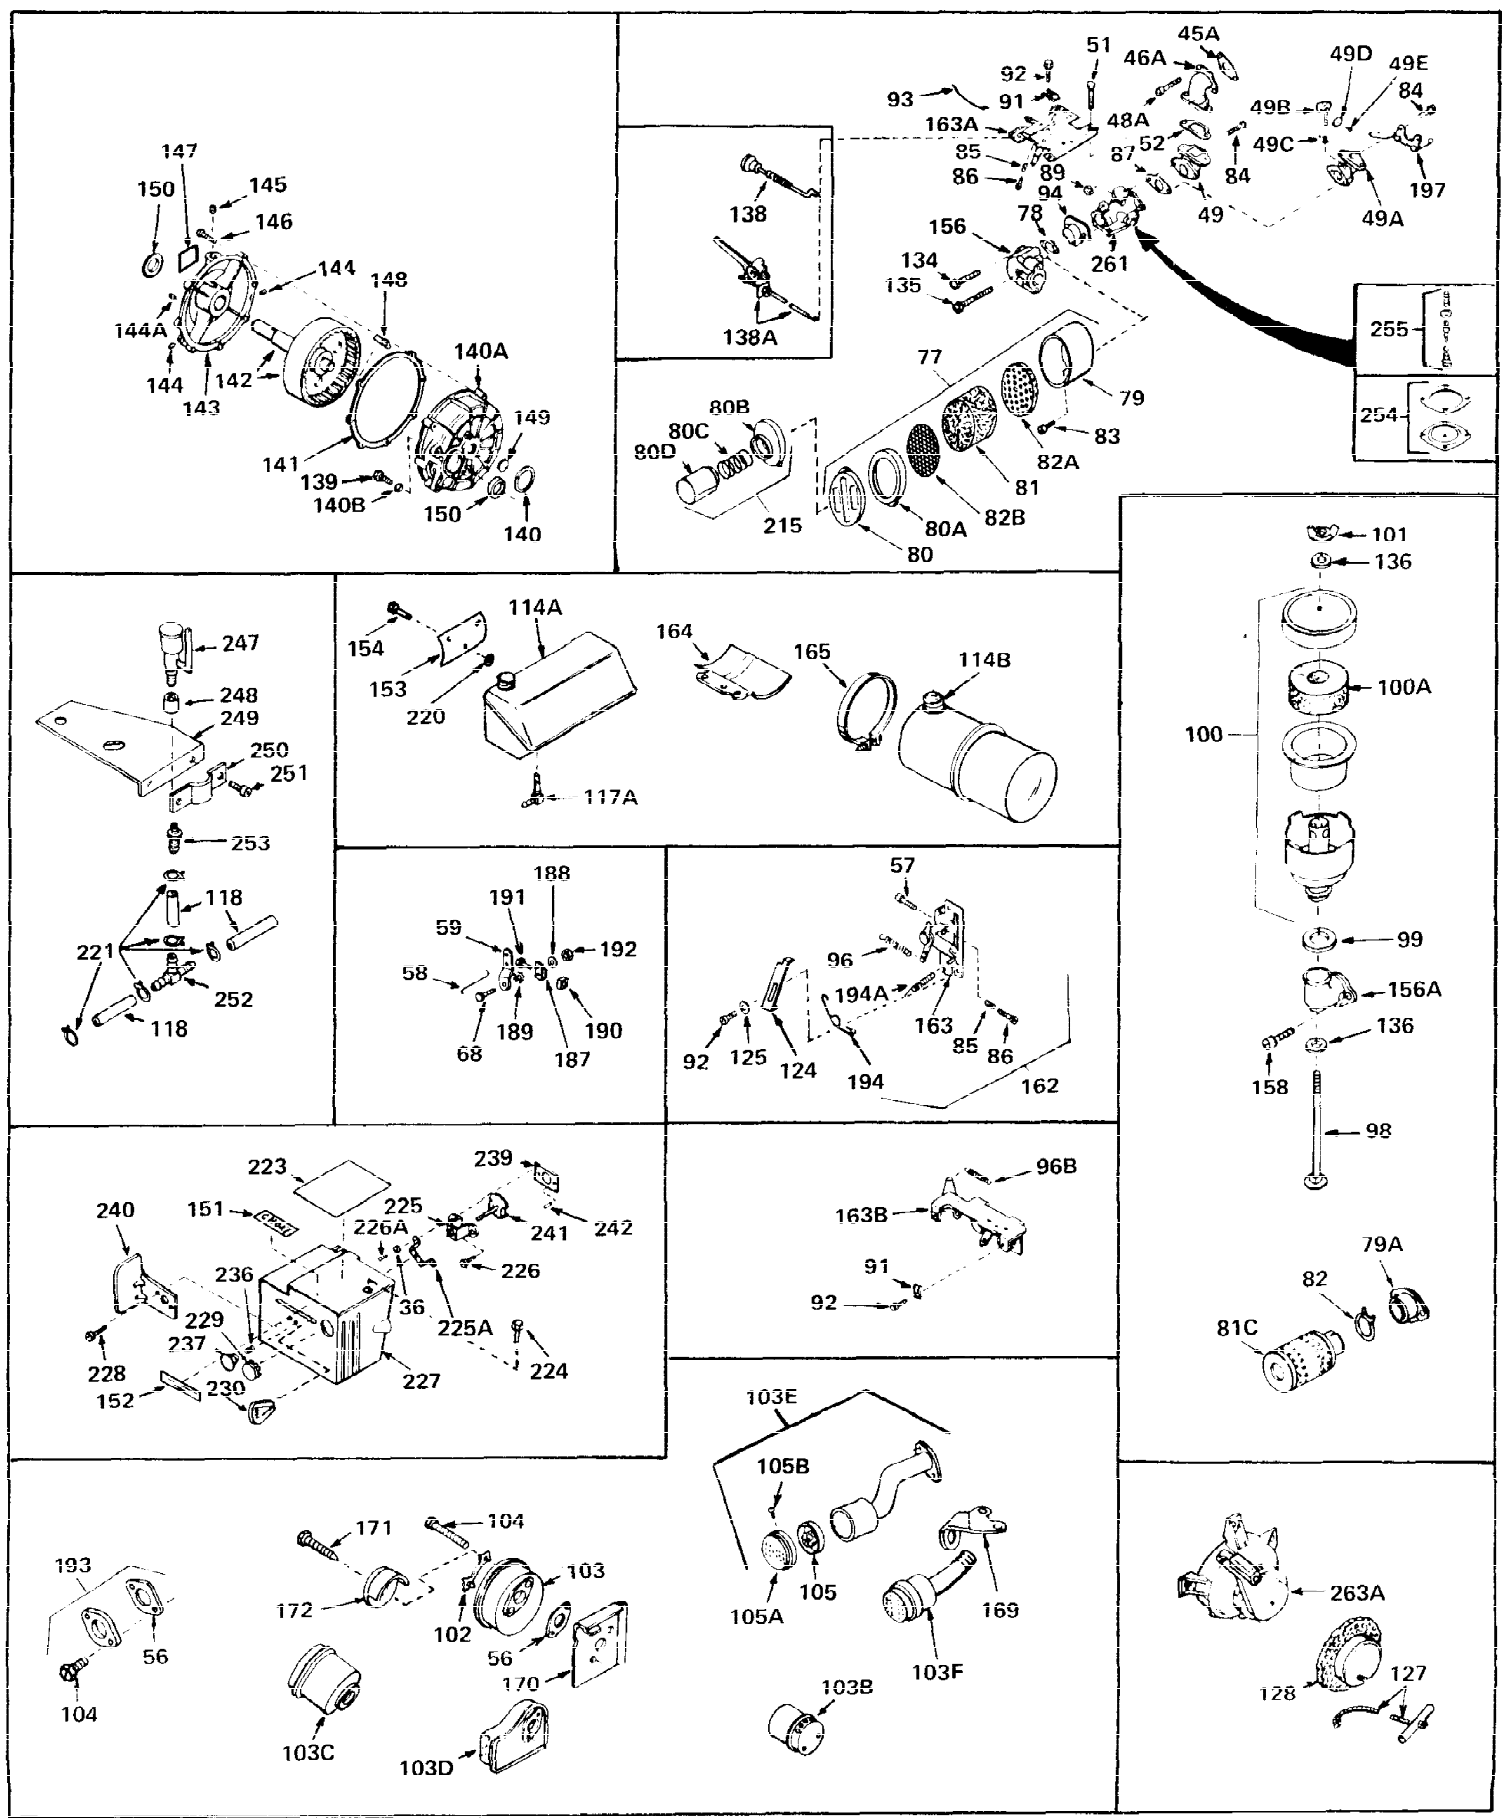

Ref #	Part Number	Qty	Description
36	8269	0	Washer
45A	30188	0	Gasket, Intake pipe
46A	31429	0	Pipe, Upper intake
48A	650451	0	Screw
49	31430	0	Pipe, Lower intake
51	650454	0	Screw, Fil. flex hd. 1/4-20 x 3/4
52	31340	0	Gasket, Intake pipe
56	30081	0	Gasket, Exhaust
57	28942	0	Screw
57	30091	0	Screw, Hex slotted washer hd., 8-32 x 1/2
57	30200	0	Screw
59	31336	0	Lever, Governor
68	650548	0	Screw, Hex washer hd., 8-32 x 5/16
77	31545	0	Cleaner Assy., Air
78	27272	0	Gasket, Air cleaner
79	450208	0	Body, Air cleaner
80	32302	0	Cover, Air cleaner
80C	450150	0	Spring, Pre-cleaner
80D	450124	0	Bag, Pre-cleaner
81	29961	0	Element, Air cleaner
82A	29962	0	Screen, Air cleaner
83	28820	0	Screw
83	650163	0	Screw, Fil. hd. Sems, 10-32 x 7/8
83	650399	0	Screw, Phil. fil. hd. Sems, 10-32 x 5/8
83	650709	0	Screw
84	30564	0	Screw
84	6201	0	Screw
84	6202	0	Screw
84	650551	0	Screw, Hex hd. cap, 1/4-28 x 1-1/4
85	28564	0	Spring, Compression
85	31342	0	Spring, Compression
85	32924	0	Spring, Compression
86	29500	0	Screw, Fil. hd. mach., Sems, 8-32 x 3/4
86	650549	0	Screw
86	650688	0	Screw, Hex hd., 10-32 x 1-5/16" (Drilled
87	31688	0	Gasket, Carburetor (1/8 thick)
89	29752	0	Nut
91	27793	0	Clip, Conduit
92	28942	0	Screw
96	31349	0	Spring, Extension
101	9577	0	Nut, Wing, 10-24
102	30083	0	Plate, Locking
103F	33288	0	Muffler
103	30996	0	Muffler
104	27182	0	Screw, Hex hd. cap, 1/4-20 x 3-3/8
104	650253	0	Screw, Hex hd. cap, 1/4-20 x 2-1/4
104	650327	0	Screw, Fil slotted hd. Sems, 114-20 x 2-1/2
104	650493	0	Screw, Hex hd. Sems, 1/4-20 x 1-3/4
104	650561	0	Screw
104	650599	0	Screw, Hex hd. cap, Sems, 1/4-20 x 1-1/2
104	650795	0	Screw, Hex hd. cap, Sems, 1/4-20 x 2-5/16
105	33171	0	Screen, Muffler
105A	33172	0	Cover, Muffler
105B	650578	0	Screw
117A	28584	0	Strainer & Elbow