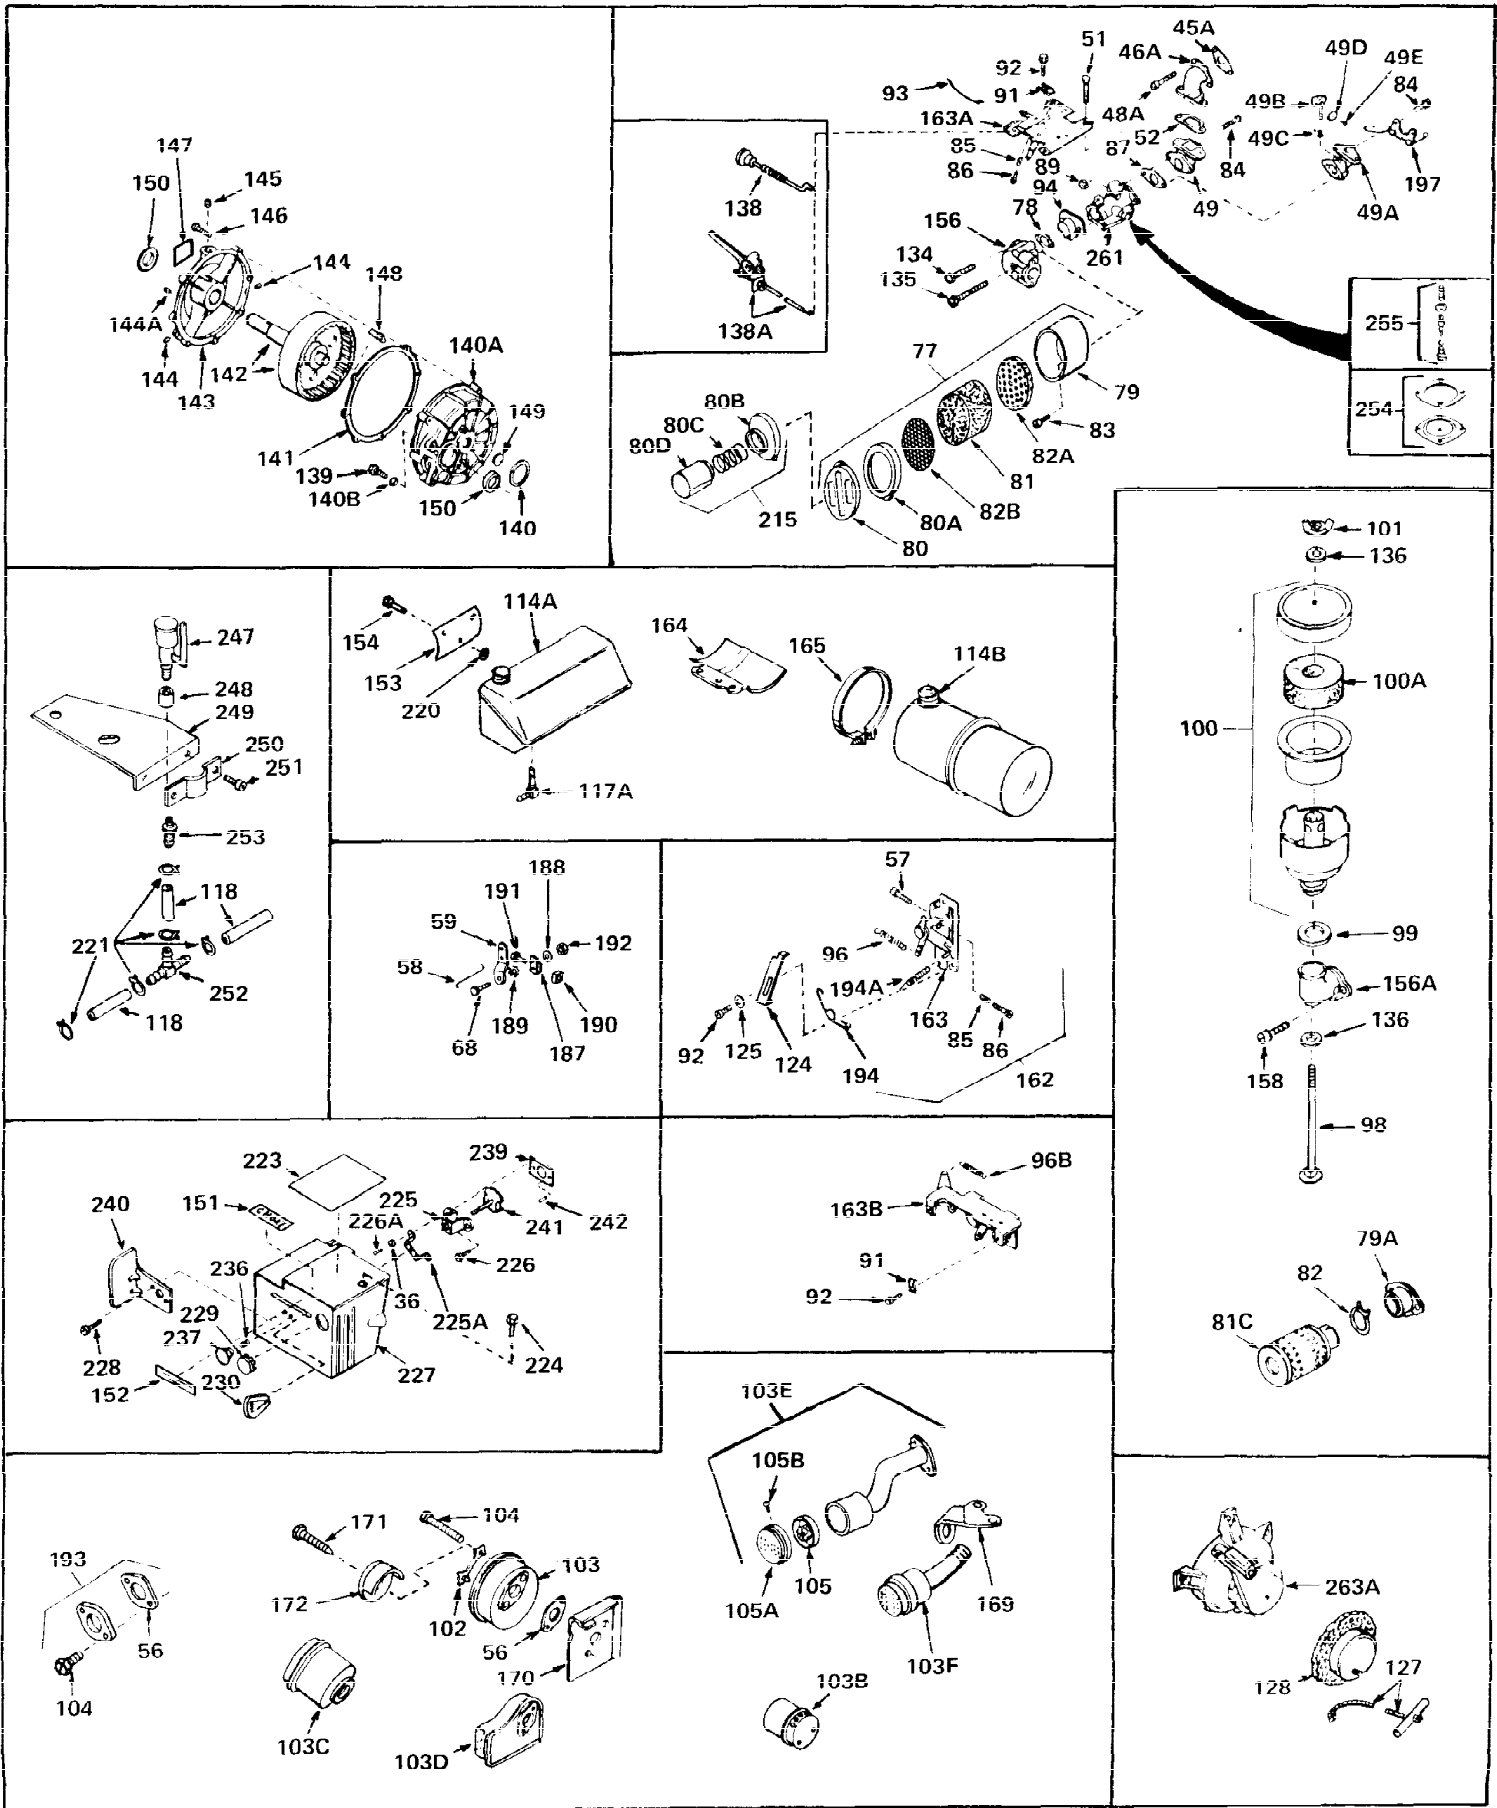

Ref #	Part Number	Qty	Description
36	8269	0	Washer
45A	30188	0	Gasket, Intake pipe
46A	31429	0	Pipe, Upper intake
48A	650451	0	Screw
49	31430	0	Pipe, Lower intake
51	650454	0	Screw, Fil. flex hd. 1/4-20 x 3/4
52	31340	0	Gasket, Intake pipe
56	30081	0	Gasket, Exhaust
57	28942	0	Screw
57	30091	0	Screw, Hex slotted washer hd., 8-32 x 1/2
57	30200	0	Screw
59	31336	0	Lever, Governor
68	650548	0	Screw, Hex washer hd., 8-32 x 5/16
77	31545	0	Cleaner Assy., Air
78	27272	0	Gasket, Air cleaner
79	31312	0	Body, Air cleaner
80D	450124	0	Bag, Pre-cleaner
80	30585	0	Cover, Air cleaner
80C	450150	0	Spring, Pre-cleaner
81	29961	0	Element, Air cleaner
82A	29962	0	Screen, Air cleaner
83	28820	0	Screw
83	650163	0	Screw, Fil. hd. Sems, 10-32 x 7/8
83	650399	0	Screw, Phil. fil. hd. Sems, 10-32 x 5/8
83	650709	0	Screw
84	30564	0	Screw
84	6201	0	Screw
84	6202	0	Screw
84	650551	0	Screw, Hex hd. cap, 1/4-28 x 1-1/4
85	28564	0	Spring, Compression
85	31342	0	Spring, Compression
85	32924	0	Spring, Compression
86	29500	0	Screw, Fil. hd. mach., Sems, 8-32 x 3/4
86	650549	0	Screw
86	650688	0	Screw, Hex hd., 10-32 x 1-5/16" (Drilled
87	31688	0	Gasket, Carburetor (1/8 thick)
89	29752	0	Nut
91	27793	0	Clip, Conduit
92	28942	0	Screw
96	31349	0	Spring, Extension
101	9577	0	Nut, Wing, 10-24
102	30083	0	Plate, Locking
103	30996	0	Muffler
103F	33288	0	Muffler
104	27182	0	Screw, Hex hd. cap, 1/4-20 x 3-3/8
104	650253	0	Screw, Hex hd. cap, 1/4-20 x 2-1/4
104	650327	0	Screw, Fil slotted hd. Sems, 114-20 x 2-1/2
104	650493	0	Screw, Hex hd. Sems, 1/4-20 x 1-3/4
104	650561	0	Screw
104	650599	0	Screw, Hex hd. cap, Sems, 1/4-20 x 1-1/2
104	650795	0	Screw, Hex hd. cap, Sems, 1/4-20 x 2-5/16
105A	33172	0	Cover, Muffler
105B	650578	0	Screw
105	33171	0	Screen, Muffler
117A	28584	0	Strainer & Elbow