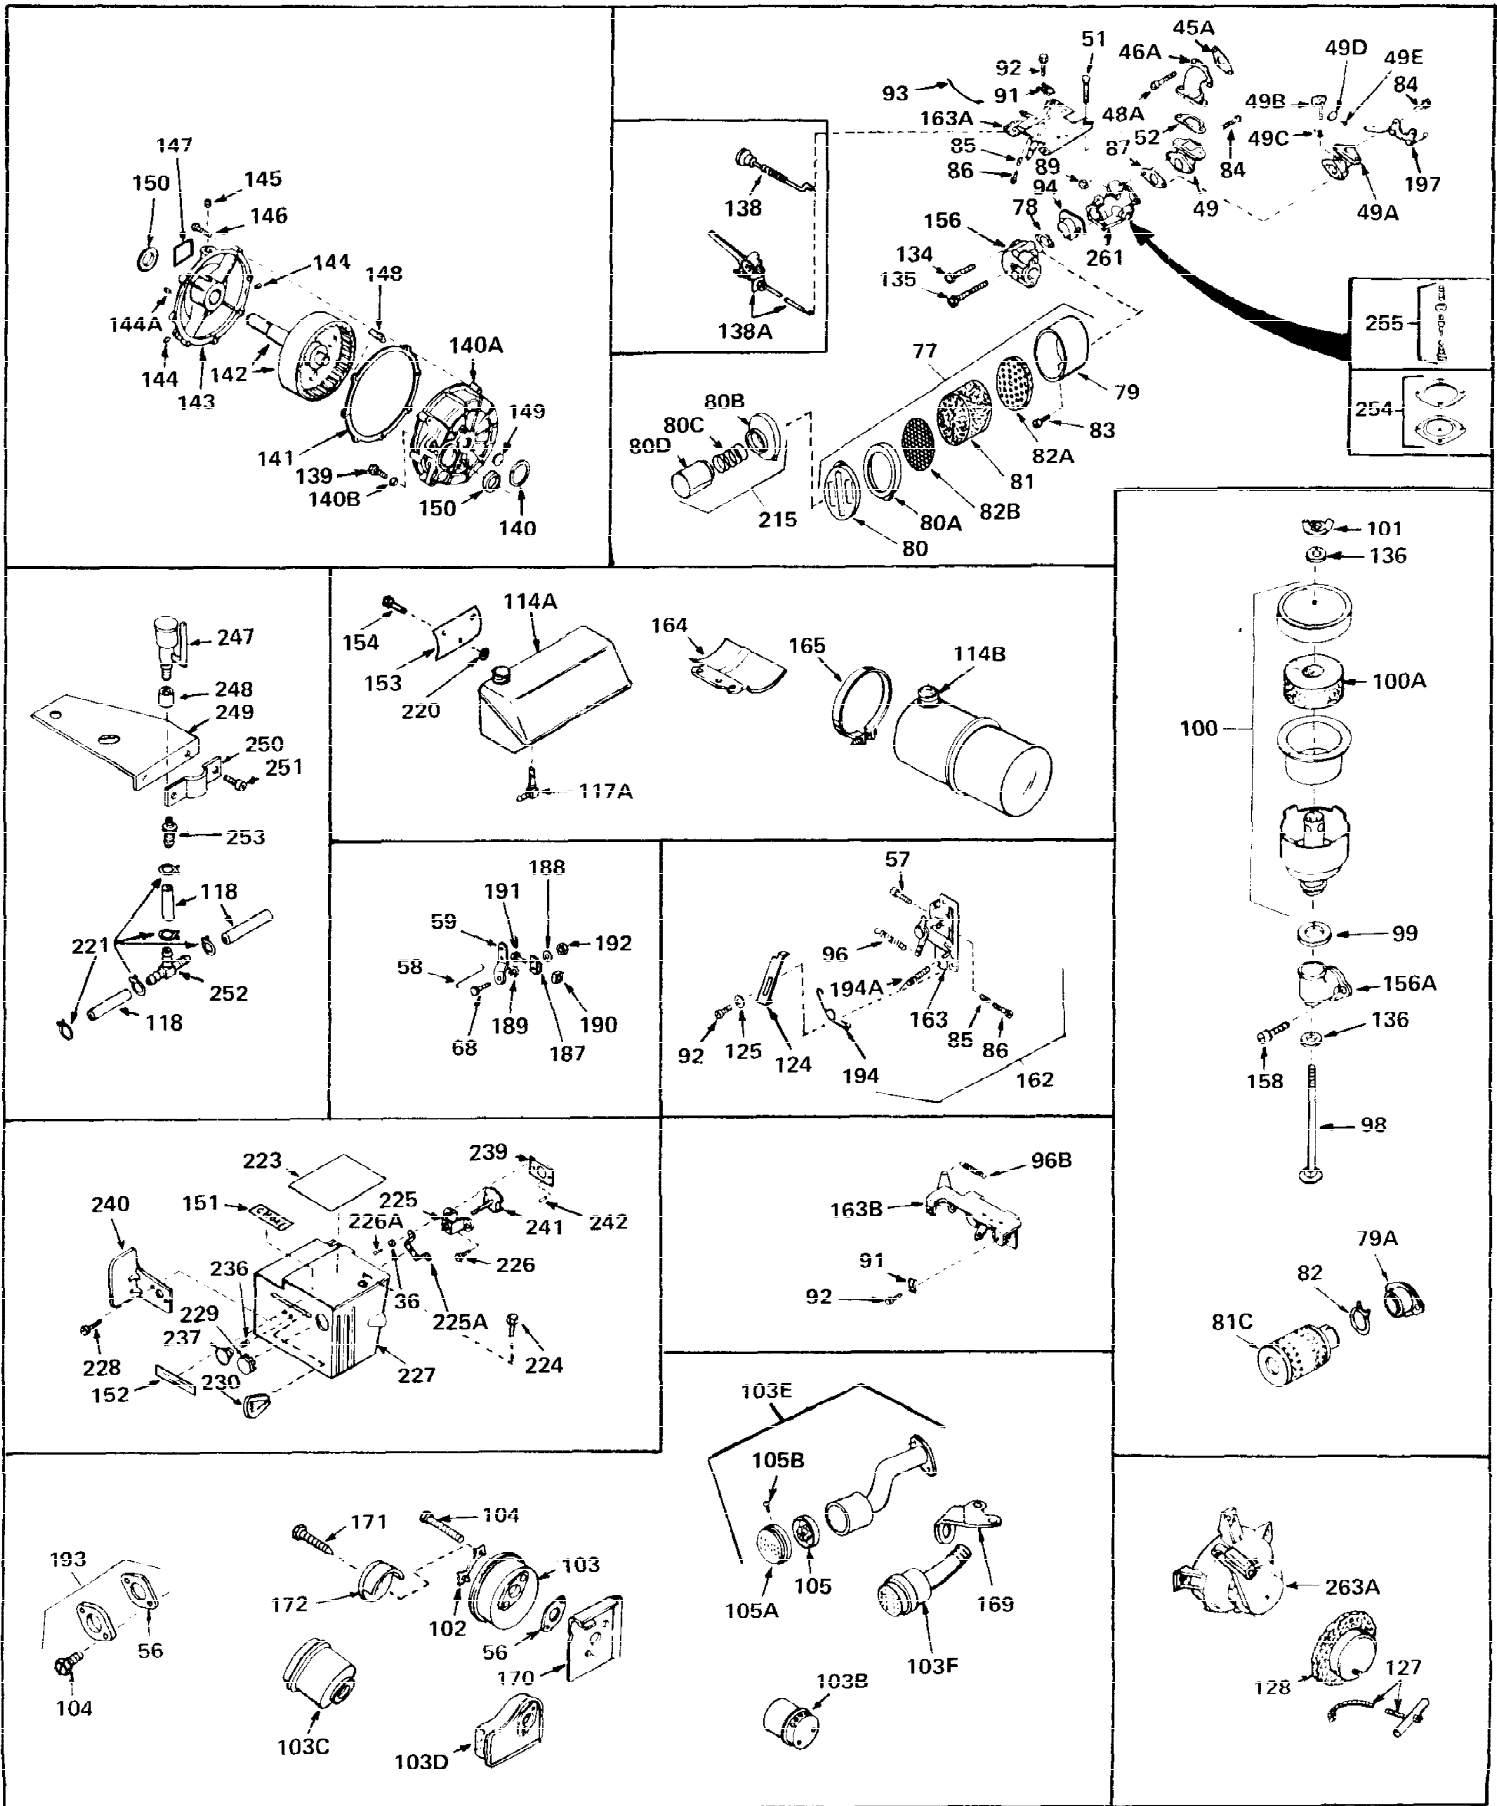

Ref #	Part Number	Qty	Description
36	8269	0	Washer
45A	30188	0	Gasket, Intake pipe
46A	31429	0	Pipe, Upper intake
48A	650451	0	Screw
49	31430	0	Pipe, Lower intake
51	650454	0	Screw, Fil. flex hd. 1/4-20 x 3/4
52	31340	0	Gasket, Intake pipe
56	30081	0	Gasket, Exhaust
57	28942	0	Screw
57	30091	0	Screw, Hex slotted washer hd., 8-32 x 1/2
57	30200	0	Screw
59	31336	0	Lever, Governor
68	650548	0	Screw, Hex washer hd., 8-32 x 5/16
77	31545	0	Cleaner Assy., Air
78	27272	0	Gasket, Air cleaner
79	31312	0	Body, Air cleaner
80D	450124	0	Bag, Pre-cleaner
80	30585	0	Cover, Air cleaner
80C	450150	0	Spring, Pre-cleaner
81	29961	0	Element, Air cleaner
82A	29962	0	Screen, Air cleaner
83	28820	0	Screw
83	650163	0	Screw, Fil. hd. Sems, 10-32 x 7/8
83	650399	0	Screw, Phil. fil. hd. Sems, 10-32 x 5/8
83	650709	0	Screw
84	30564	0	Screw
84	6201	0	Screw
84	6202	0	Screw
84	650551	0	Screw, Hex hd. cap, 1/4-28 x 1-1/4
85	28564	0	Spring, Compression
85	31342	0	Spring, Compression
85	32924	0	Spring, Compression
86	29500	0	Screw, Fil. hd. mach., Sems, 8-32 x 3/4
86	650549	0	Screw
86	650688	0	Screw, Hex hd., 10-32 x 1-5/16" (Drilled
87	31688	0	Gasket, Carburetor (1/8 thick)
89	29752	0	Nut
91	27793	0	Clip, Conduit
92	28942	0	Screw
96	31349	0	Spring, Extension
101	9577	0	Nut, Wing, 10-24
102	30083	0	Plate, Locking
103F	33288	0	Muffler
103	30996	0	Muffler
104	27182	0	Screw, Hex hd. cap, 1/4-20 x 3-3/8
104	650253	0	Screw, Hex hd. cap, 1/4-20 x 2-1/4
104	650327	0	Screw, Fil slotted hd. Sems, 114-20 x 2-1/2
104	650493	0	Screw, Hex hd. Sems, 1/4-20 x 1-3/4
104	650561	0	Screw
104	650599	0	Screw, Hex hd. cap, Sems, 1/4-20 x 1-1/2
104	650795	0	Screw, Hex hd. cap, Sems, 1/4-20 x 2-5/16
105B	650578	0	Screw
105	33171	0	Screen, Muffler
105A	33172	0	Cover, Muffler
117A	28584	0	Strainer & Elbow