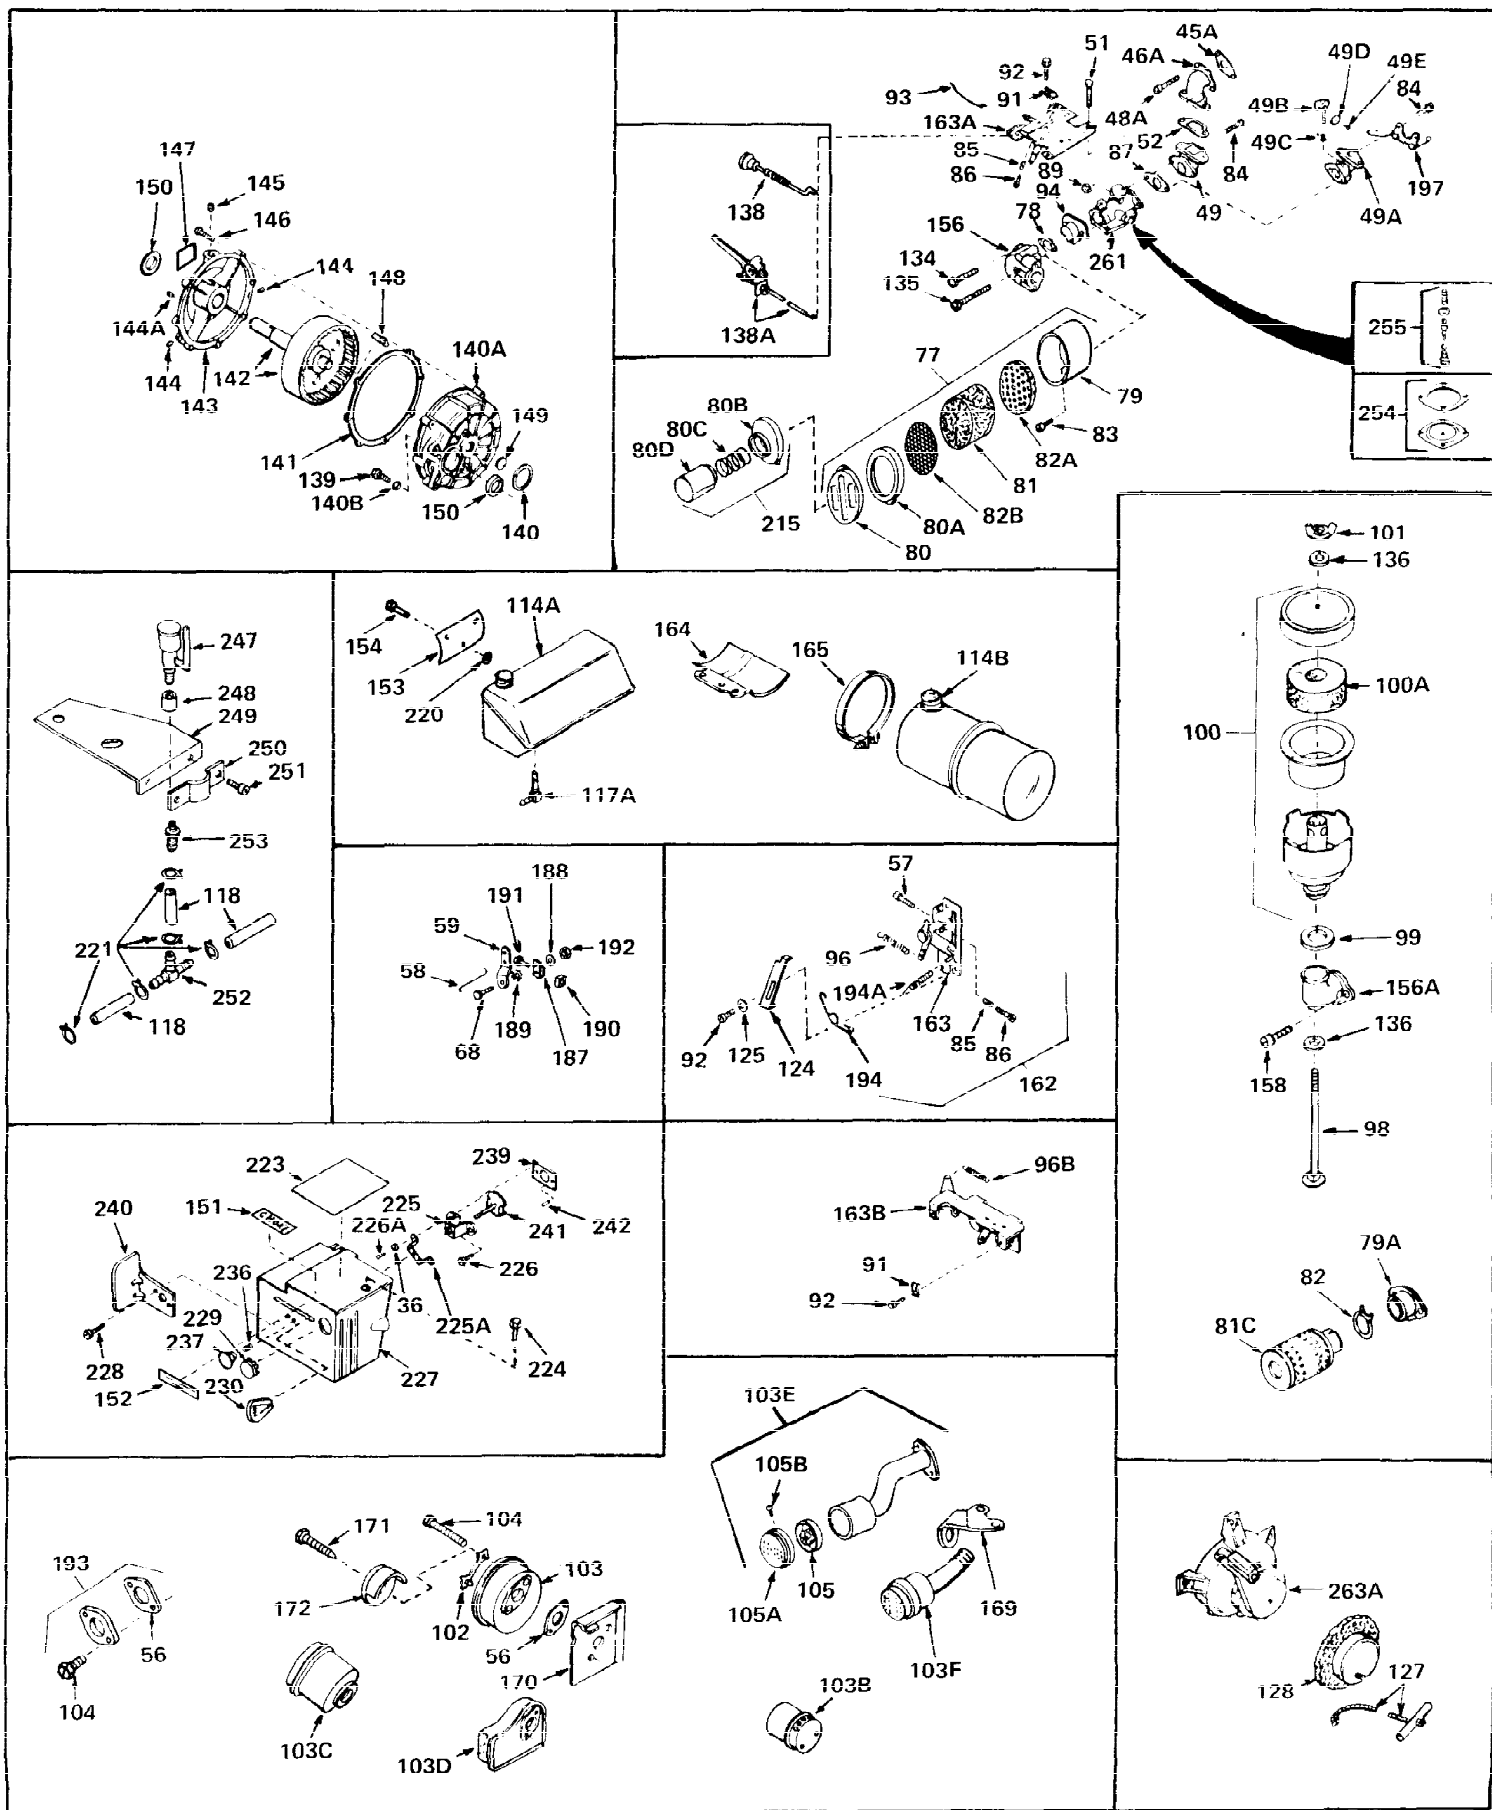

Ref #	Part Number	Qty	Description
36	8269	0	Washer
45A	30188	0	Gasket, Intake pipe
48A	650451	0	Screw
51	650454	0	Screw, Fil. flex hd. 1/4-20 x 3/4
56	30081	0	Gasket, Exhaust
57	28942	0	Screw
57	30091	0	Screw, Hex slotted washer hd., 8-32 x 1/2
57	30200	0	Screw
59	31510	0	Lever, Governor
68	650548	0	Screw, Hex washer hd., 8-32 x 5/16
77	31545	0	Cleaner Assy., Air
78	27272	0	Gasket, Air cleaner
80D	450124	0	Bag, Pre-cleaner
80C	450150	0	Spring, Pre-cleaner
82A	29962	0	Screen, Air cleaner
83	28820	0	Screw
83	650163	0	Screw, Fil. hd. Sems, 10-32 x 7/8
83	650399	0	Screw, Phil. fil. hd. Sems, 10-32 x 5/8
83	650709	0	Screw
84	30564	0	Screw
84	6201	0	Screw
84	6202	0	Screw
84	650551	0	Screw, Hex hd. cap, 1/4-28 x 1-1/4
85	28564	0	Spring, Compression
85	31342	0	Spring, Compression
85	32924	0	Spring, Compression
86	29500	0	Screw, Fil. hd. mach., Sems, 8-32 x 3/4
86	650549	0	Screw
86	650688	0	Screw, Hex hd., 10-32 x 1-5/16" (Drilled
87	26756	0	Gasket, Carburetor
89	29752	0	Nut
91	27793	0	Clip, Conduit
92	28942	0	Screw
101	9577	0	Nut, Wing, 10-24
102	30083	0	Plate, Locking
103	30996	0	Muffler
103F	33288	0	Muffler
104	27182	0	Screw, Hex hd. cap, 1/4-20 x 3-3/8
104	650253	0	Screw, Hex hd. cap, 1/4-20 x 2-1/4
104	650327	0	Screw, Fil slotted hd. Sems, 114-20 x 2-1/2
104	650493	0	Screw, Hex hd. Sems, 1/4-20 x 1-3/4
104	650561	0	Screw
104	650599	0	Screw, Hex hd. cap, Sems, 1/4-20 x 1-1/2
104	650795	0	Screw, Hex hd. cap, Sems, 1/4-20 x 2-5/16
105B	650578	0	Screw
105A	33172	0	Cover, Muffler
105	33171	0	Screen, Muffler
117A	28584	0	Strainer & Elbow
118	29774	0	Line, Fuel (Braided 8.25")
118	30705	0	Line, Fuel (Braided 16")
118	30962	0	Line, Fuel (Braided 32")
127	590343	0	Rope & Handle Assy., Starter
128	30892	0	Pulley, Rope starter
134	650163	0	Screw, Fil. hd. Sems, 10-32 x 7/8
135	650520	0	Screw