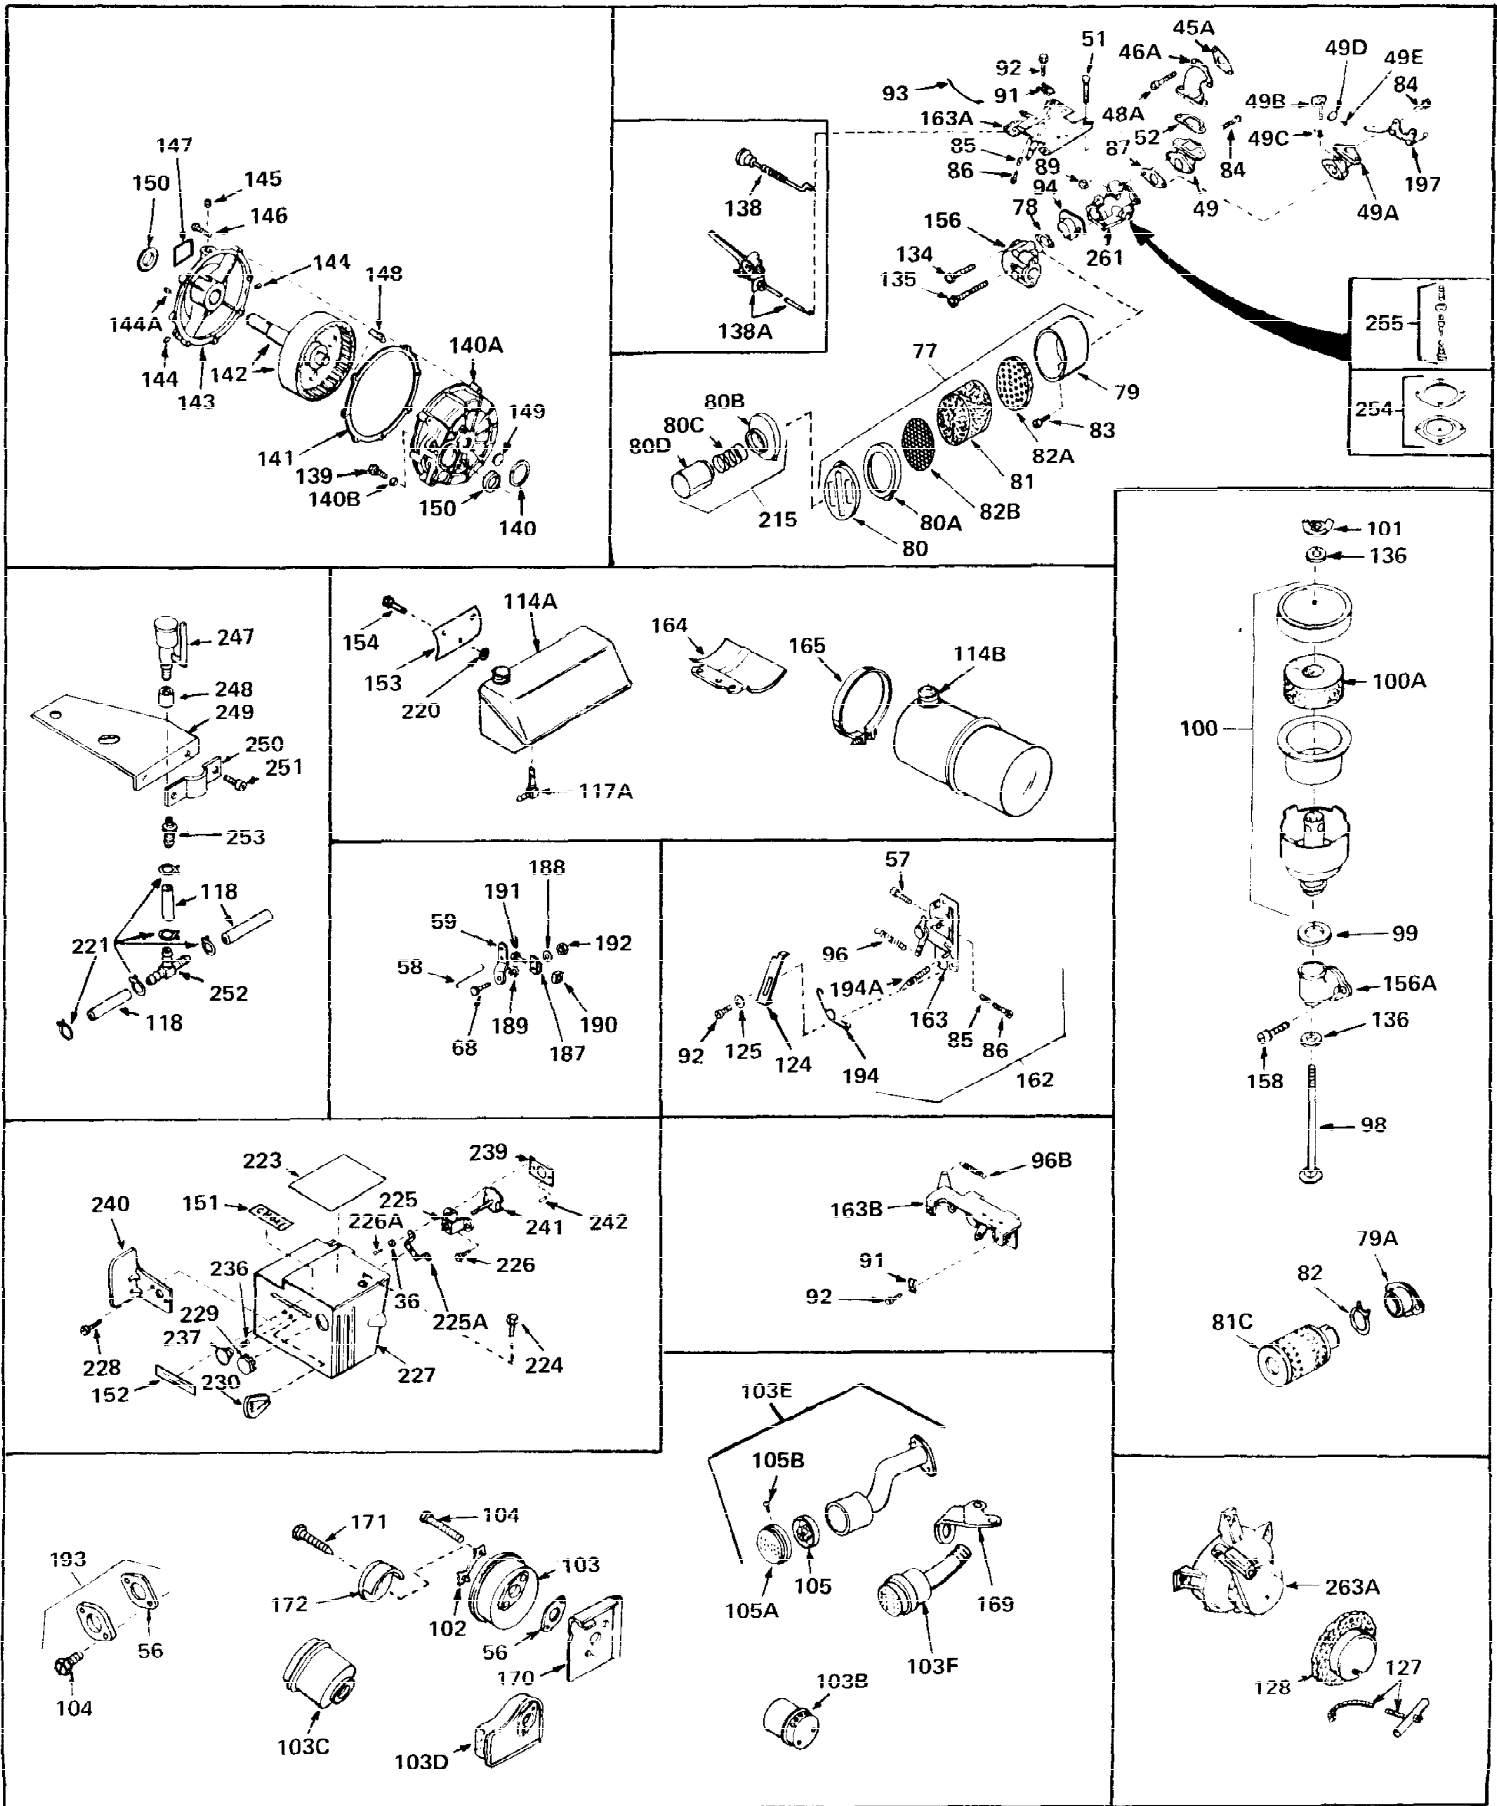

Ref #	Part Number	Qty	Description
36	8269	0	Washer
45A	30188	0	Gasket, Intake pipe
46A	31429	0	Pipe, Upper intake
48A	650451	0	Screw
49	31430	0	Pipe, Lower intake
51	650454	0	Screw, Fil. flex hd. 1/4-20 x 3/4
52	31340	0	Gasket, Intake pipe
56	30081	0	Gasket, Exhaust
57	28942	0	Screw
57	30091	0	Screw, Hex slotted washer hd., 8-32 x 1/2
57	30200	0	Screw
59	31336	0	Lever, Governor
68	650548	0	Screw, Hex washer hd., 8-32 x 5/16
77	31545	0	Cleaner Assy., Air
78	27272	0	Gasket, Air cleaner
79	31312	0	Body, Air cleaner
80D	450124	0	Bag, Pre-cleaner
80	30585	0	Cover, Air cleaner
80C	450150	0	Spring, Pre-cleaner
81	29961	0	Element, Air cleaner
82A	29962	0	Screen, Air cleaner
83	28820	0	Screw
83	650163	0	Screw, Fil. hd. Sems, 10-32 x 7/8
83	650399	0	Screw, Phil. fil. hd. Sems, 10-32 x 5/8
83	650709	0	Screw
84	30564	0	Screw
84	6201	0	Screw
84	6202	0	Screw
84	650551	0	Screw, Hex hd. cap, 1/4-28 x 1-1/4
85	28564	0	Spring, Compression
85	31342	0	Spring, Compression
85	32924	0	Spring, Compression
86	29500	0	Screw, Fil. hd. mach., Sems, 8-32 x 3/4
86	650549	0	Screw
86	650688	0	Screw, Hex hd., 10-32 x 1-5/16" (Drilled
87	31688	0	Gasket, Carburetor (1/8 thick)
89	29752	0	Nut
91	27793	0	Clip, Conduit
92	28942	0	Screw
96	31349	0	Spring, Extension
101	9577	0	Nut, Wing, 10-24
102	30083	0	Plate, Locking
103	30996	0	Muffler
103F	33288	0	Muffler
104	27182	0	Screw, Hex hd. cap, 1/4-20 x 3-3/8
104	650253	0	Screw, Hex hd. cap, 1/4-20 x 2-1/4
104	650327	0	Screw, Fil slotted hd. Sems, 114-20 x 2-1/2
104	650493	0	Screw, Hex hd. Sems, 1/4-20 x 1-3/4
104	650561	0	Screw
104	650599	0	Screw, Hex hd. cap, Sems, 1/4-20 x 1-1/2
104	650795	0	Screw, Hex hd. cap, Sems, 1/4-20 x 2-5/16
105A	33172	0	Cover, Muffler
105B	650578	0	Screw
105	33171	0	Screen, Muffler
117A	28584	0	Strainer & Elbow