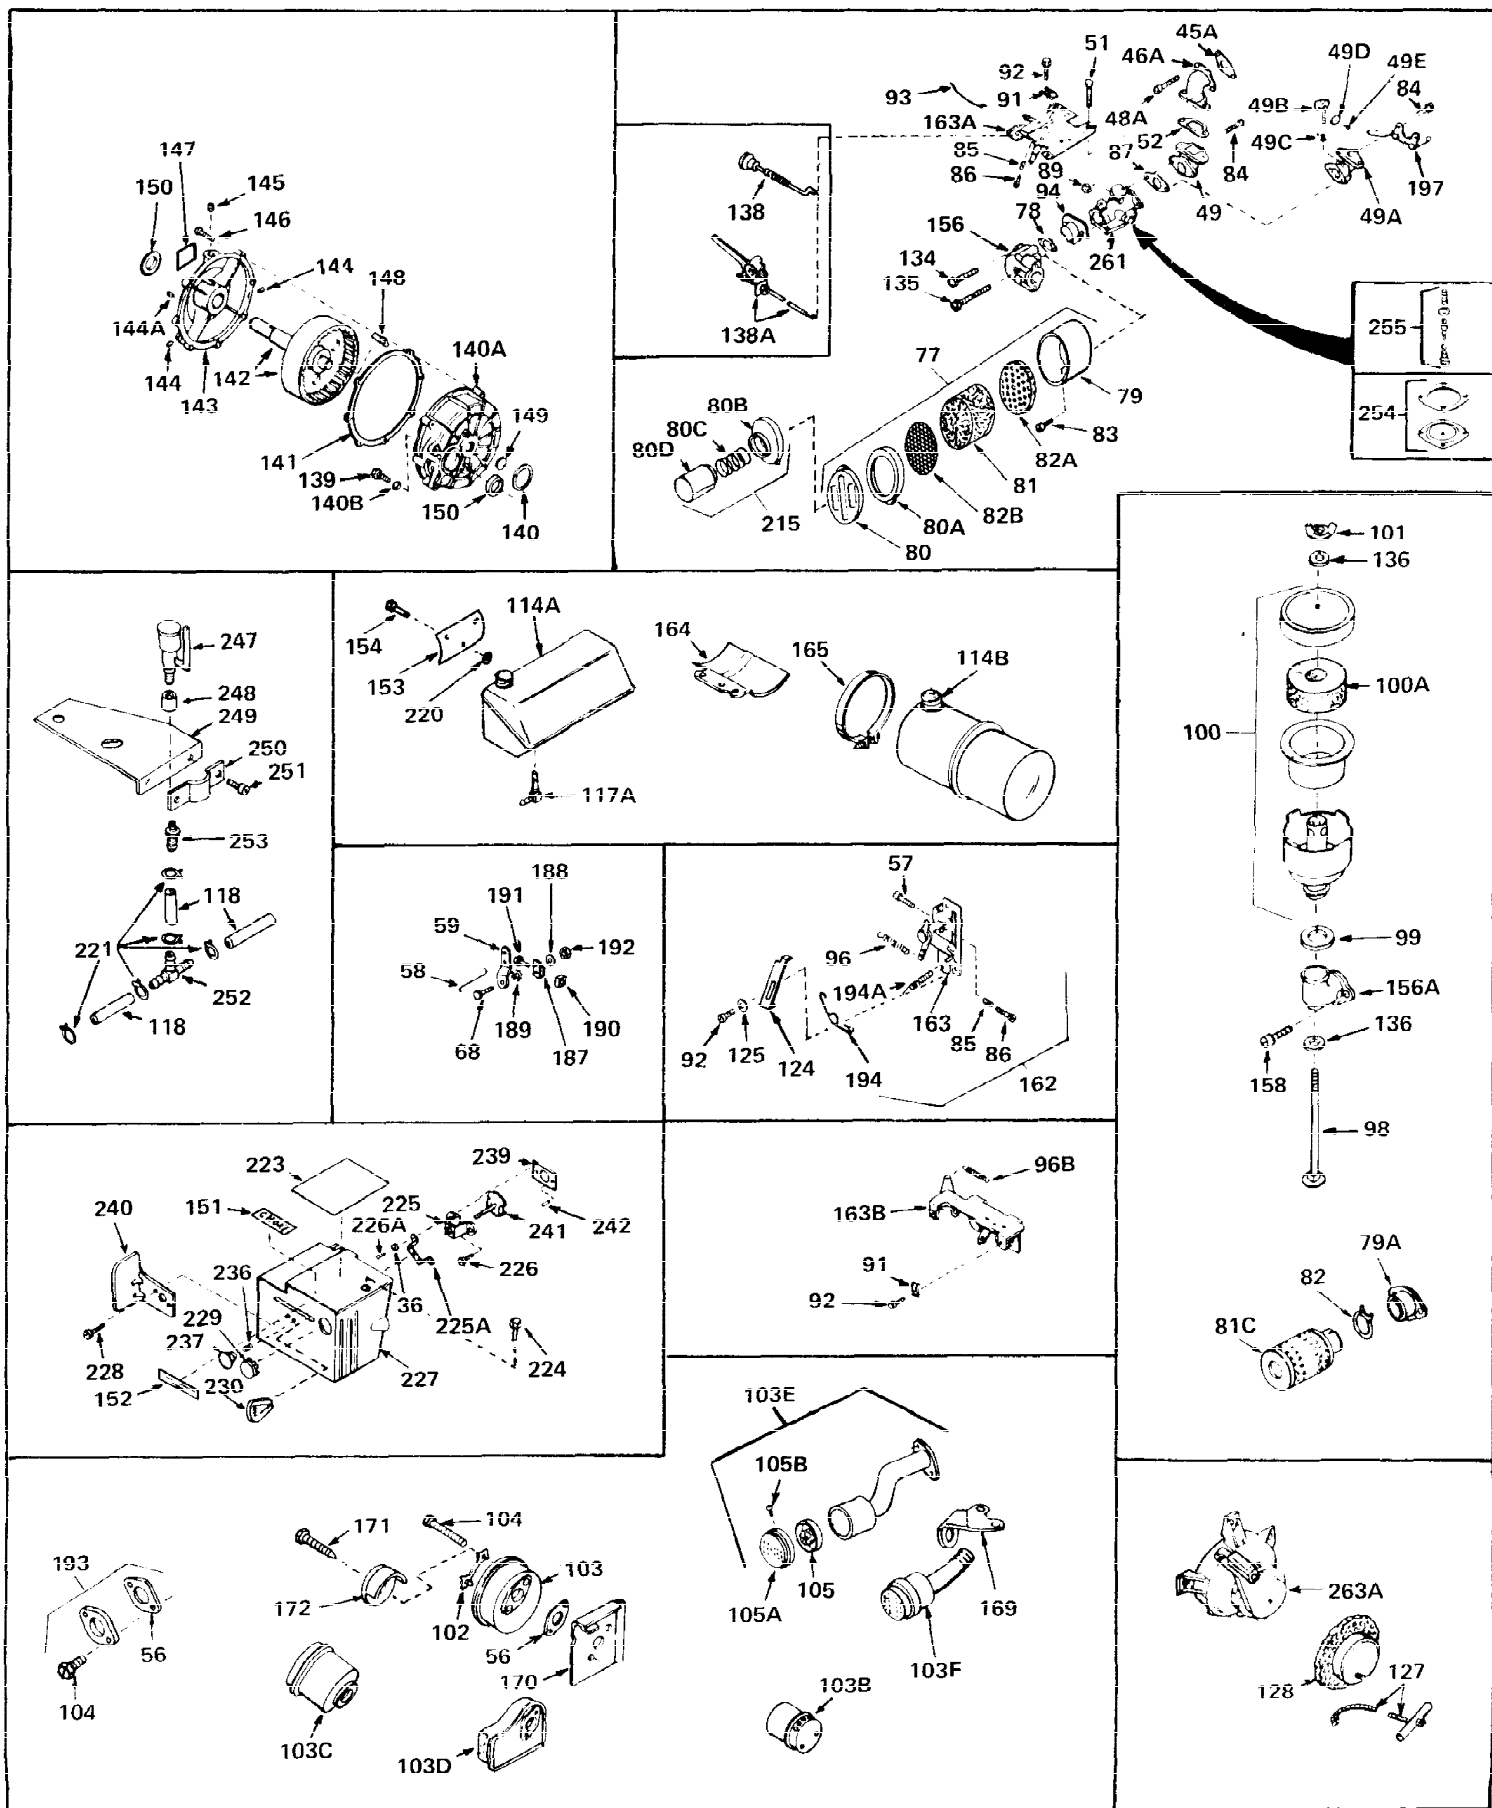

Ref #	Part Number	Qty	Description
36	8269	0	Washer
45A	30188	0	Gasket, Intake pipe
46A	31429	0	Pipe, Upper intake
48A	650451	0	Screw
49	31430	0	Pipe, Lower intake
51	650454	0	Screw, Fil. flex hd. 1/4-20 x 3/4
52	31340	0	Gasket, Intake pipe
56	30081	0	Gasket, Exhaust
57	28942	0	Screw
57	30091	0	Screw, Hex slotted washer hd., 8-32 x 1/2
57	30200	0	Screw
59	31336	0	Lever, Governor
68	650548	0	Screw, Hex washer hd., 8-32 x 5/16
77	31545	0	Cleaner Assy., Air
78	27272	0	Gasket, Air cleaner
79	31312	0	Body, Air cleaner
80D	450124	0	Bag, Pre-cleaner
80	30585	0	Cover, Air cleaner
80C	450150	0	Spring, Pre-cleaner
81	29961	0	Element, Air cleaner
82A	29962	0	Screen, Air cleaner
83	28820	0	Screw
83	650163	0	Screw, Fil. hd. Sems, 10-32 x 7/8
83	650399	0	Screw, Phil. fil. hd. Sems, 10-32 x 5/8
83	650709	0	Screw
84	30564	0	Screw
84	6201	0	Screw
84	6202	0	Screw
84	650551	0	Screw, Hex hd. cap, 1/4-28 x 1-1/4
85	28564	0	Spring, Compression
85	31342	0	Spring, Compression
85	32924	0	Spring, Compression
86	29500	0	Screw, Fil. hd. mach., Sems, 8-32 x 3/4
86	650549	0	Screw
86	650688	0	Screw, Hex hd., 10-32 x 1-5/16" (Drilled
87	31688	0	Gasket, Carburetor (1/8 thick)
89	29752	0	Nut
91	27793	0	Clip, Conduit
92	28942	0	Screw
96	31349	0	Spring, Extension
101	9577	0	Nut, Wing, 10-24
102	30083	0	Plate, Locking
103	30996	0	Muffler
103F	33288	0	Muffler
104	27182	0	Screw, Hex hd. cap, 1/4-20 x 3-3/8
104	650253	0	Screw, Hex hd. cap, 1/4-20 x 2-1/4
104	650327	0	Screw, Fil slotted hd. Sems, 114-20 x 2-1/2
104	650493	0	Screw, Hex hd. Sems, 1/4-20 x 1-3/4
104	650561	0	Screw
104	650599	0	Screw, Hex hd. cap, Sems, 1/4-20 x 1-1/2
104	650795	0	Screw, Hex hd. cap, Sems, 1/4-20 x 2-5/16
105A	33172	0	Cover, Muffler
105B	650578	0	Screw
105	33171	0	Screen, Muffler
117A	28584	0	Strainer & Elbow