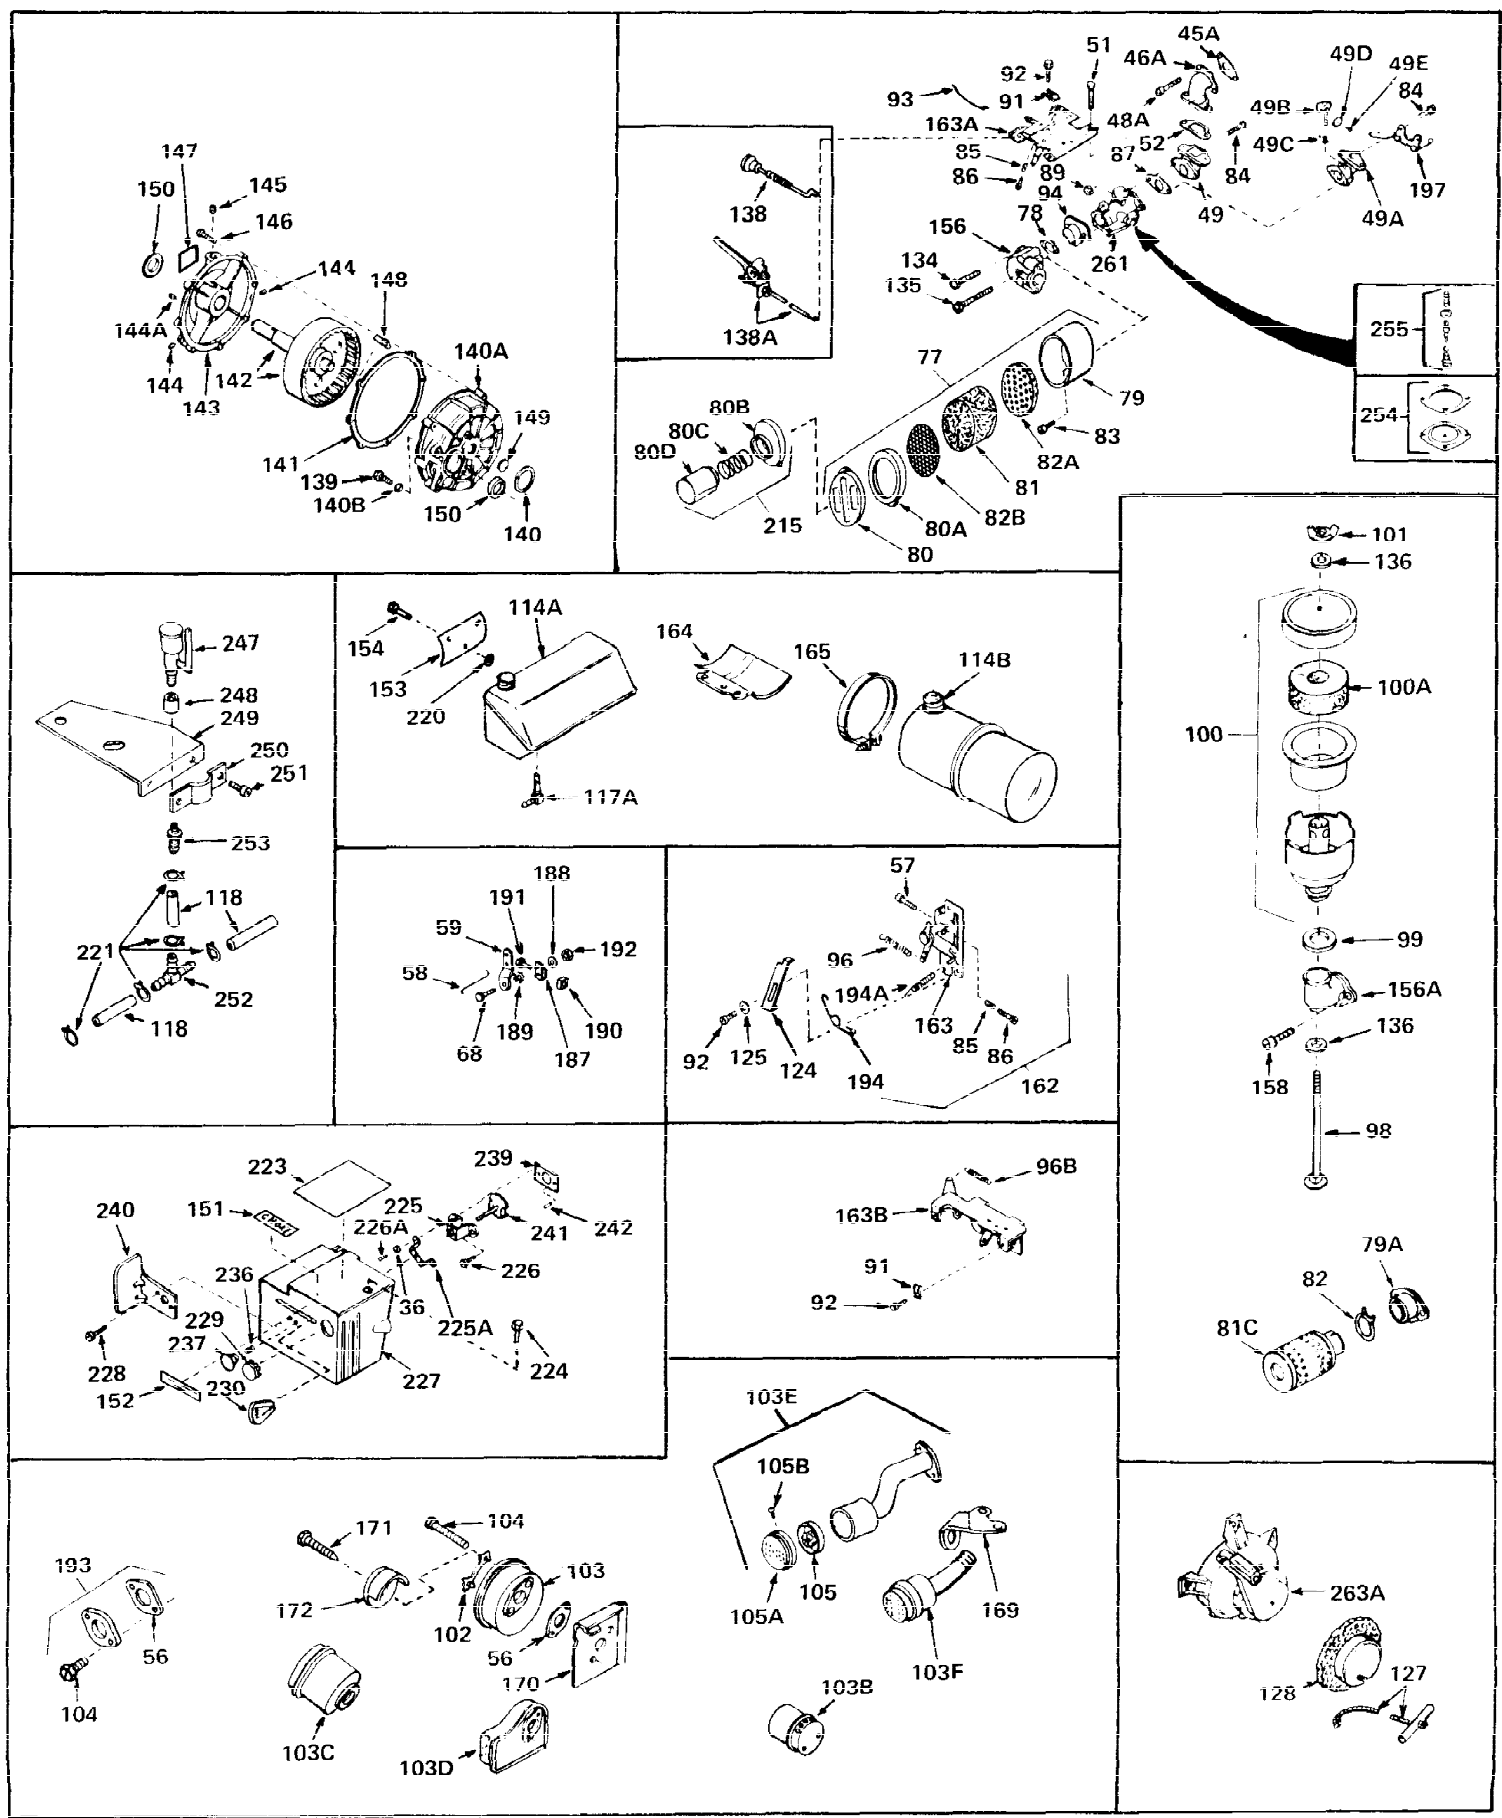

Ref #	Part Number	Qty	Description
36	8269	0	Washer
45A	30188	0	Gasket, Intake pipe
48A	650451	0	Screw
51	650454	0	Screw, Fil. flex hd. 1/4-20 x 3/4
56	30081	0	Gasket, Exhaust
57	28942	0	Screw
57	30091	0	Screw, Hex slotted washer hd., 8-32 x 1/2
57	30200	0	Screw
59	31510	0	Lever, Governor
68	650548	0	Screw, Hex washer hd., 8-32 x 5/16
77	31545	0	Cleaner Assy., Air
78	27272	0	Gasket, Air cleaner
79	450208	0	Body, Air cleaner
80D	450124	0	Bag, Pre-cleaner
80	32302	0	Cover, Air cleaner
80C	450150	0	Spring, Pre-cleaner
82A	29962	0	Screen, Air cleaner
83	28820	0	Screw
83	650163	0	Screw, Fil. hd. Sems, 10-32 x 7/8
83	650399	0	Screw, Phil. fil. hd. Sems, 10-32 x 5/8
83	650709	0	Screw
84	30564	0	Screw
84	6201	0	Screw
84	6202	0	Screw
84	650551	0	Screw, Hex hd. cap, 1/4-28 x 1-1/4
85	28564	0	Spring, Compression
85	31342	0	Spring, Compression
85	32924	0	Spring, Compression
86	29500	0	Screw, Fil. hd. mach., Sems, 8-32 x 3/4
86	650549	0	Screw
86	650688	0	Screw, Hex hd., 10-32 x 1-5/16" (Drilled
87	26756	0	Gasket, Carburetor
89	29752	0	Nut
91	27793	0	Clip, Conduit
92	28942	0	Screw
96B	31426	0	Spring, Extension
101	9577	0	Nut, Wing, 10-24
102	30083	0	Plate, Locking
103F	33288	0	Muffler
103	30996	0	Muffler
104	27182	0	Screw, Hex hd. cap, 1/4-20 x 3-3/8
104	650253	0	Screw, Hex hd. cap, 1/4-20 x 2-1/4
104	650327	0	Screw, Fil slotted hd. Sems, 114-20 x 2-1/2
104	650493	0	Screw, Hex hd. Sems, 1/4-20 x 1-3/4
104	650561	0	Screw
104	650599	0	Screw, Hex hd. cap, Sems, 1/4-20 x 1-1/2
104	650795	0	Screw, Hex hd. cap, Sems, 1/4-20 x 2-5/16
105	33171	0	Screen, Muffler
105A	33172	0	Cover, Muffler
105B	650578	0	Screw
117A	28584	0	Strainer & Elbow
118	29774	0	Line, Fuel (Braided 8.25")
118	30705	0	Line, Fuel (Braided 16")
118	30962	0	Line, Fuel (Braided 32")
134	650163	0	Screw, Fil. hd. Sems, 10-32 x 7/8