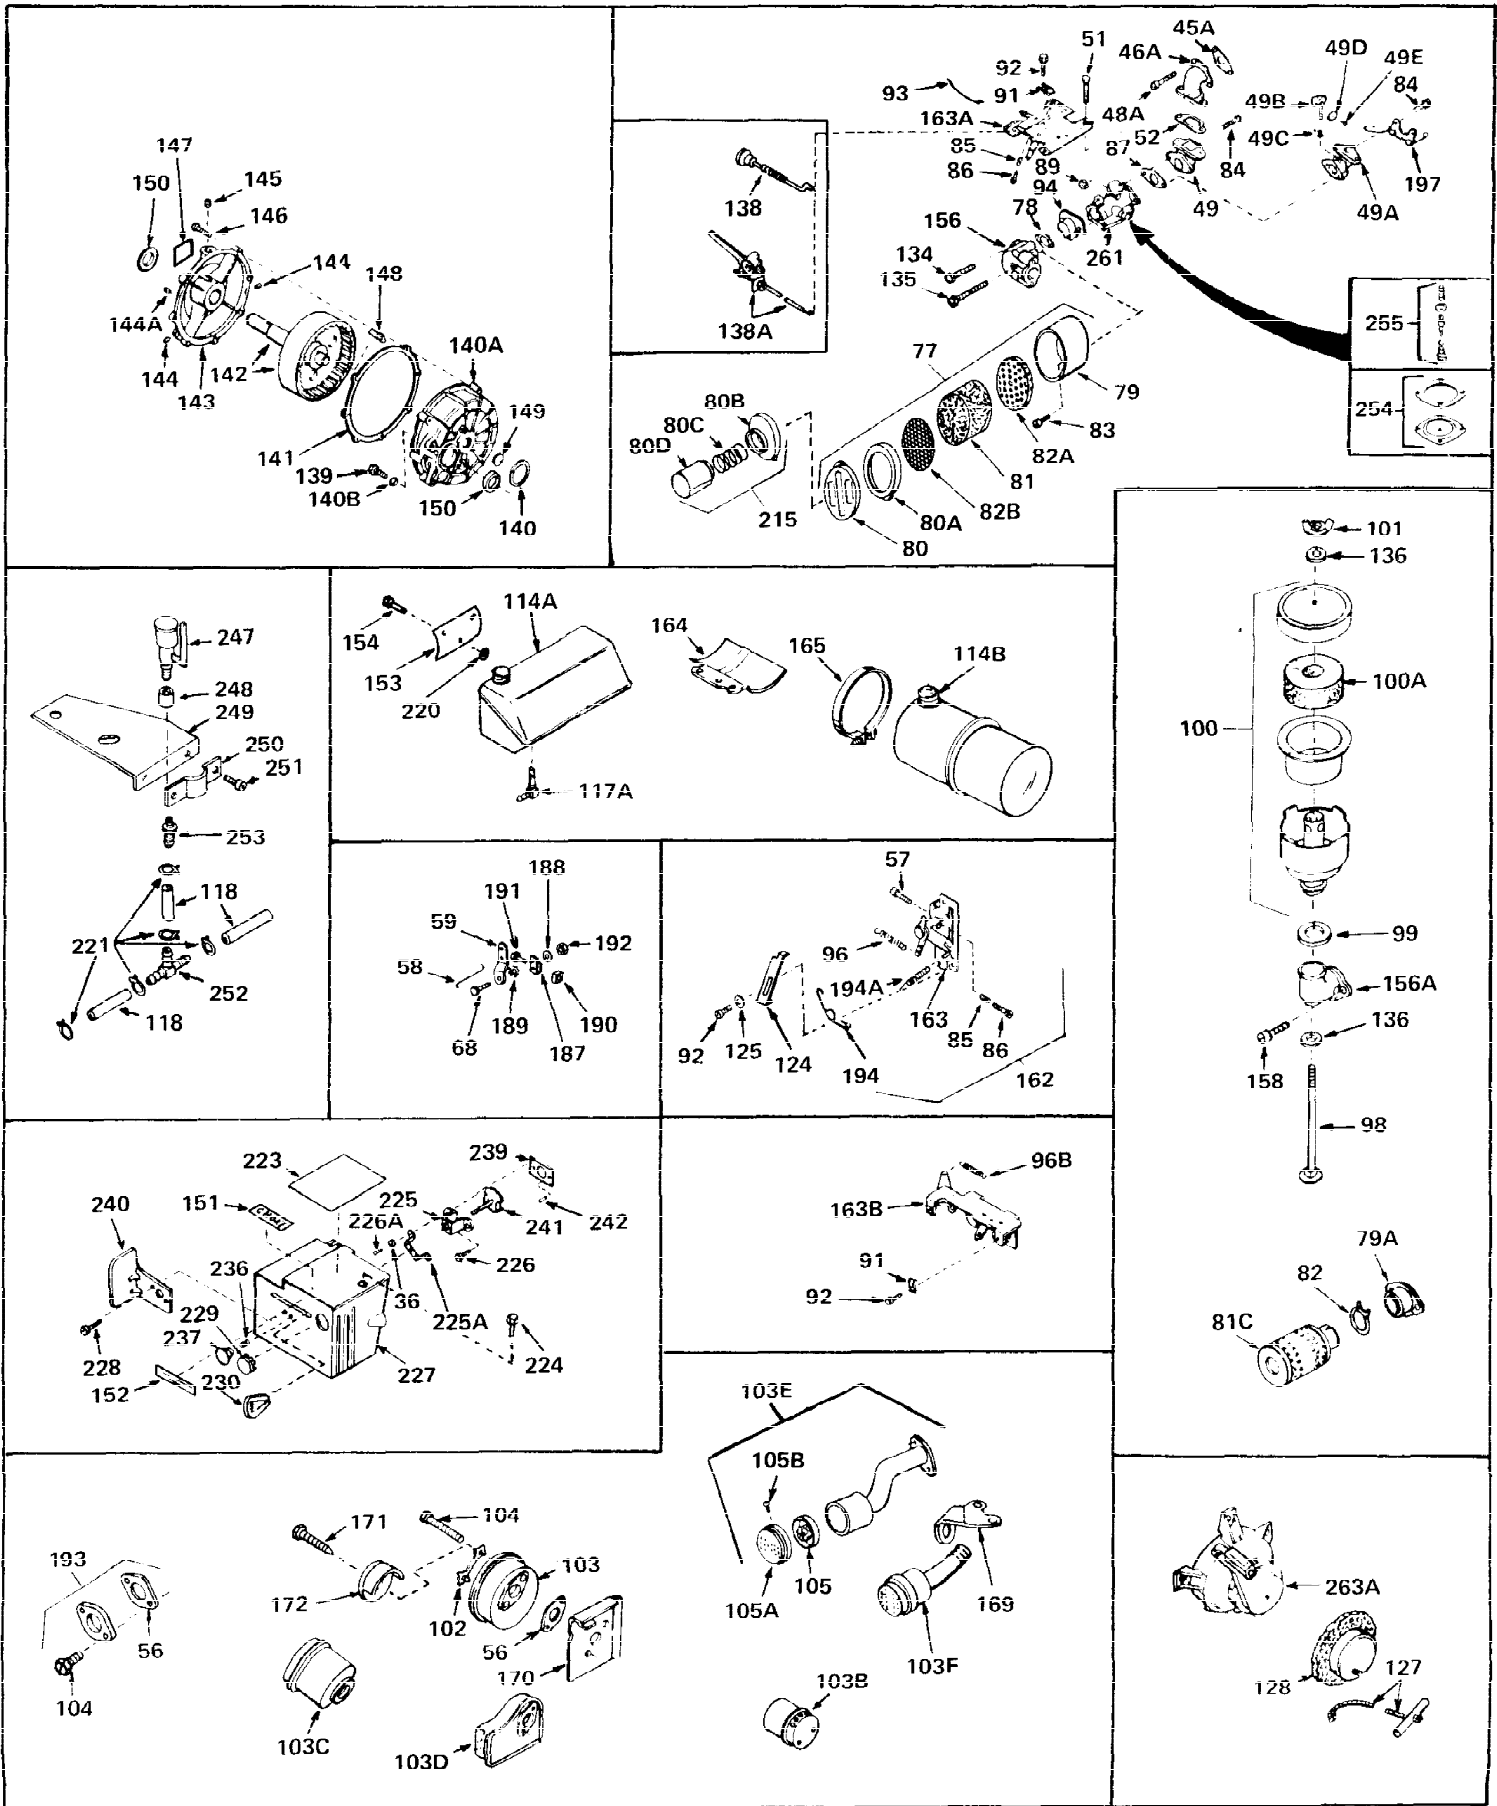

Ref #	Part Number	Qty	Description
36	8269	0	Washer
45A	30188	0	Gasket, Intake pipe
48A	650451	0	Screw
51	650454	0	Screw, Fil. flex hd. 1/4-20 x 3/4
56	30081	0	Gasket, Exhaust
57	28942	0	Screw
57	30091	0	Screw, Hex slotted washer hd., 8-32 x 1/2
57	30200	0	Screw
59	31510	0	Lever, Governor
68	650548	0	Screw, Hex washer hd., 8-32 x 5/16
77	31545	0	Cleaner Assy., Air
78	27272	0	Gasket, Air cleaner
80D	450124	0	Bag, Pre-cleaner
80C	450150	0	Spring, Pre-cleaner
82A	29962	0	Screen, Air cleaner
83	28820	0	Screw
83	650163	0	Screw, Fil. hd. Sems, 10-32 x 7/8
83	650399	0	Screw, Phil. fil. hd. Sems, 10-32 x 5/8
83	650709	0	Screw
84	30564	0	Screw
84	6201	0	Screw
84	6202	0	Screw
84	650551	0	Screw, Hex hd. cap, 1/4-28 x 1-1/4
85	28564	0	Spring, Compression
85	31342	0	Spring, Compression
85	32924	0	Spring, Compression
86	29500	0	Screw, Fil. hd. mach., Sems, 8-32 x 3/4
86	650549	0	Screw
86	650688	0	Screw, Hex hd., 10-32 x 1-5/16" (Drilled
87	26756	0	Gasket, Carburetor
89	29752	0	Nut
91	27793	0	Clip, Conduit
92	28942	0	Screw
96B	31426	0	Spring, Extension
101	9577	0	Nut, Wing, 10-24
102	30083	0	Plate, Locking
103F	33288	0	Muffler
103	30996	0	Muffler
104	27182	0	Screw, Hex hd. cap, 1/4-20 x 3-3/8
104	650253	0	Screw, Hex hd. cap, 1/4-20 x 2-1/4
104	650327	0	Screw, Fil slotted hd. Sems, 114-20 x 2-1/2
104	650493	0	Screw, Hex hd. Sems, 1/4-20 x 1-3/4
104	650561	0	Screw
104	650599	0	Screw, Hex hd. cap, Sems, 1/4-20 x 1-1/2
104	650795	0	Screw, Hex hd. cap, Sems, 1/4-20 x 2-5/16
105	33171	0	Screen, Muffler
105B	650578	0	Screw
105A	33172	0	Cover, Muffler
117A	28584	0	Strainer & Elbow
118	29774	0	Line, Fuel (Braided 8.25")
118	30705	0	Line, Fuel (Braided 16")
118	30962	0	Line, Fuel (Braided 32")
134	650163	0	Screw, Fil. hd. Sems, 10-32 x 7/8
135	650520	0	Screw
135	650544	0	Screw, Pan flex hd., 10-24 x 7/8