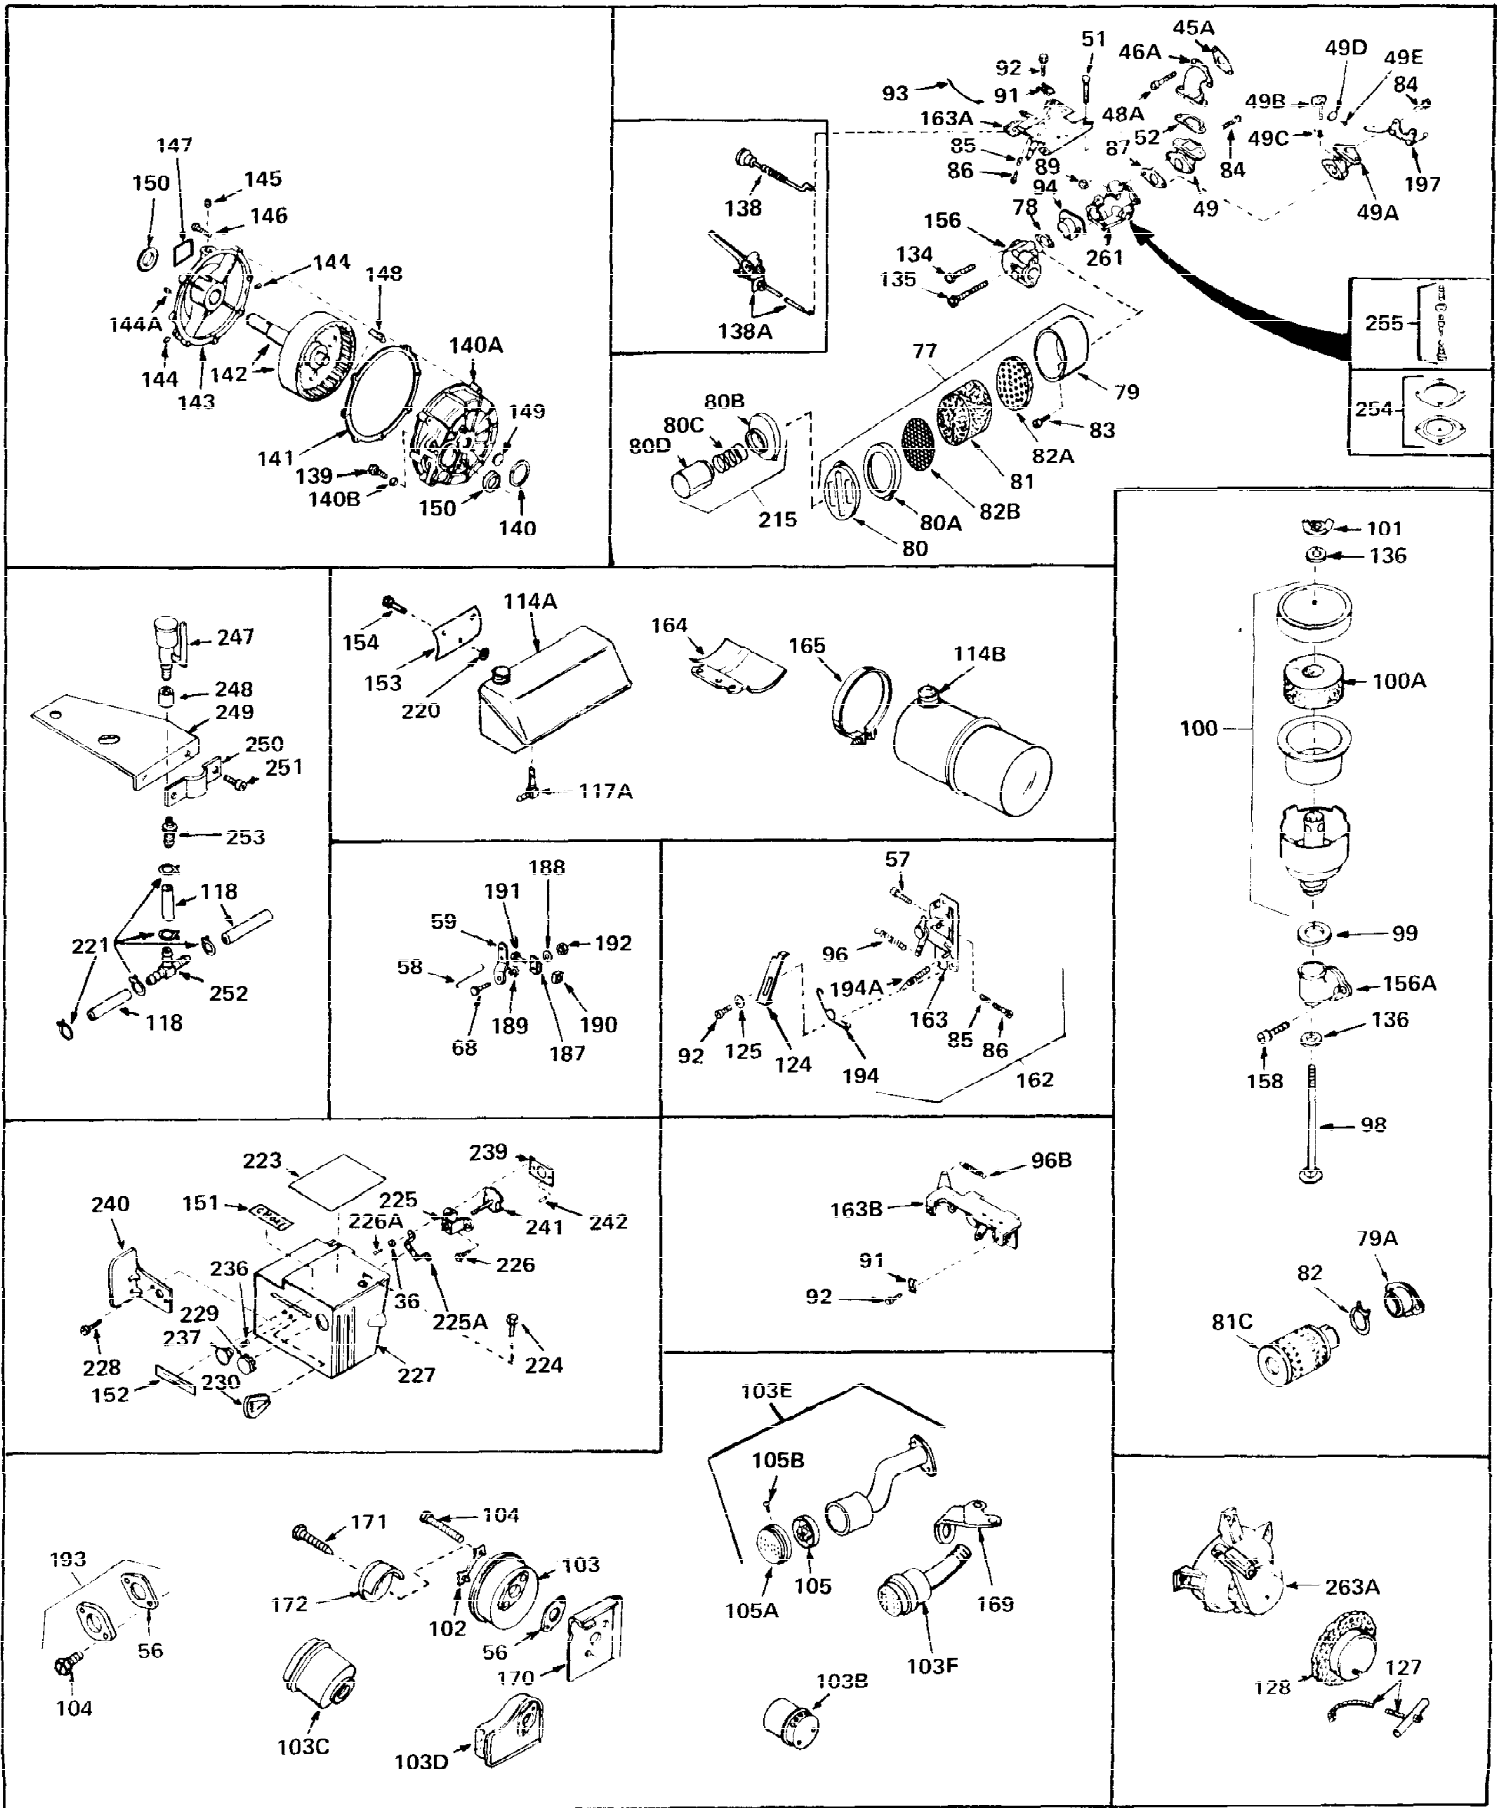

Ref #	Part Number	Qty	Description
36	8269	0	Washer
45A	30188	0	Gasket, Intake pipe
48A	650451	0	Screw
51	650454	0	Screw, Fil. flex hd. 1/4-20 x 3/4
56	30081	0	Gasket, Exhaust
57	28942	0	Screw
57	30091	0	Screw, Hex slotted washer hd., 8-32 x 1/2
57	30200	0	Screw
59	31510	0	Lever, Governor
68	650548	0	Screw, Hex washer hd., 8-32 x 5/16
77	31545	0	Cleaner Assy., Air
78	27272	0	Gasket, Air cleaner
80D	450124	0	Bag, Pre-cleaner
80C	450150	0	Spring, Pre-cleaner
82A	29962	0	Screen, Air cleaner
83	28820	0	Screw
83	650163	0	Screw, Fil. hd. Sems, 10-32 x 7/8
83	650399	0	Screw, Phil. fil. hd. Sems, 10-32 x 5/8
83	650709	0	Screw
84	30564	0	Screw
84	6201	0	Screw
84	6202	0	Screw
84	650551	0	Screw, Hex hd. cap, 1/4-28 x 1-1/4
85	28564	0	Spring, Compression
85	31342	0	Spring, Compression
85	32924	0	Spring, Compression
86	29500	0	Screw, Fil. hd. mach., Sems, 8-32 x 3/4
86	650549	0	Screw
86	650688	0	Screw, Hex hd., 10-32 x 1-5/16" (Drilled
87	26756	0	Gasket, Carburetor
89	29752	0	Nut
91	27793	0	Clip, Conduit
92	28942	0	Screw
96B	31426	0	Spring, Extension
101	9577	0	Nut, Wing, 10-24
102	30083	0	Plate, Locking
103F	33288	0	Muffler
103	30996	0	Muffler
104	27182	0	Screw, Hex hd. cap, 1/4-20 x 3-3/8
104	650253	0	Screw, Hex hd. cap, 1/4-20 x 2-1/4
104	650327	0	Screw, Fil slotted hd. Sems, 114-20 x 2-1/2
104	650493	0	Screw, Hex hd. Sems, 1/4-20 x 1-3/4
104	650561	0	Screw
104	650599	0	Screw, Hex hd. cap, Sems, 1/4-20 x 1-1/2
104	650795	0	Screw, Hex hd. cap, Sems, 1/4-20 x 2-5/16
105	33171	0	Screen, Muffler
105B	650578	0	Screw
105A	33172	0	Cover, Muffler
117A	28584	0	Strainer & Elbow
118	29774	0	Line, Fuel (Braided 8.25")
118	30705	0	Line, Fuel (Braided 16")
118	30962	0	Line, Fuel (Braided 32")
134	650163	0	Screw, Fil. hd. Sems, 10-32 x 7/8
135	650520	0	Screw
135	650544	0	Screw, Pan flex hd., 10-24 x 7/8