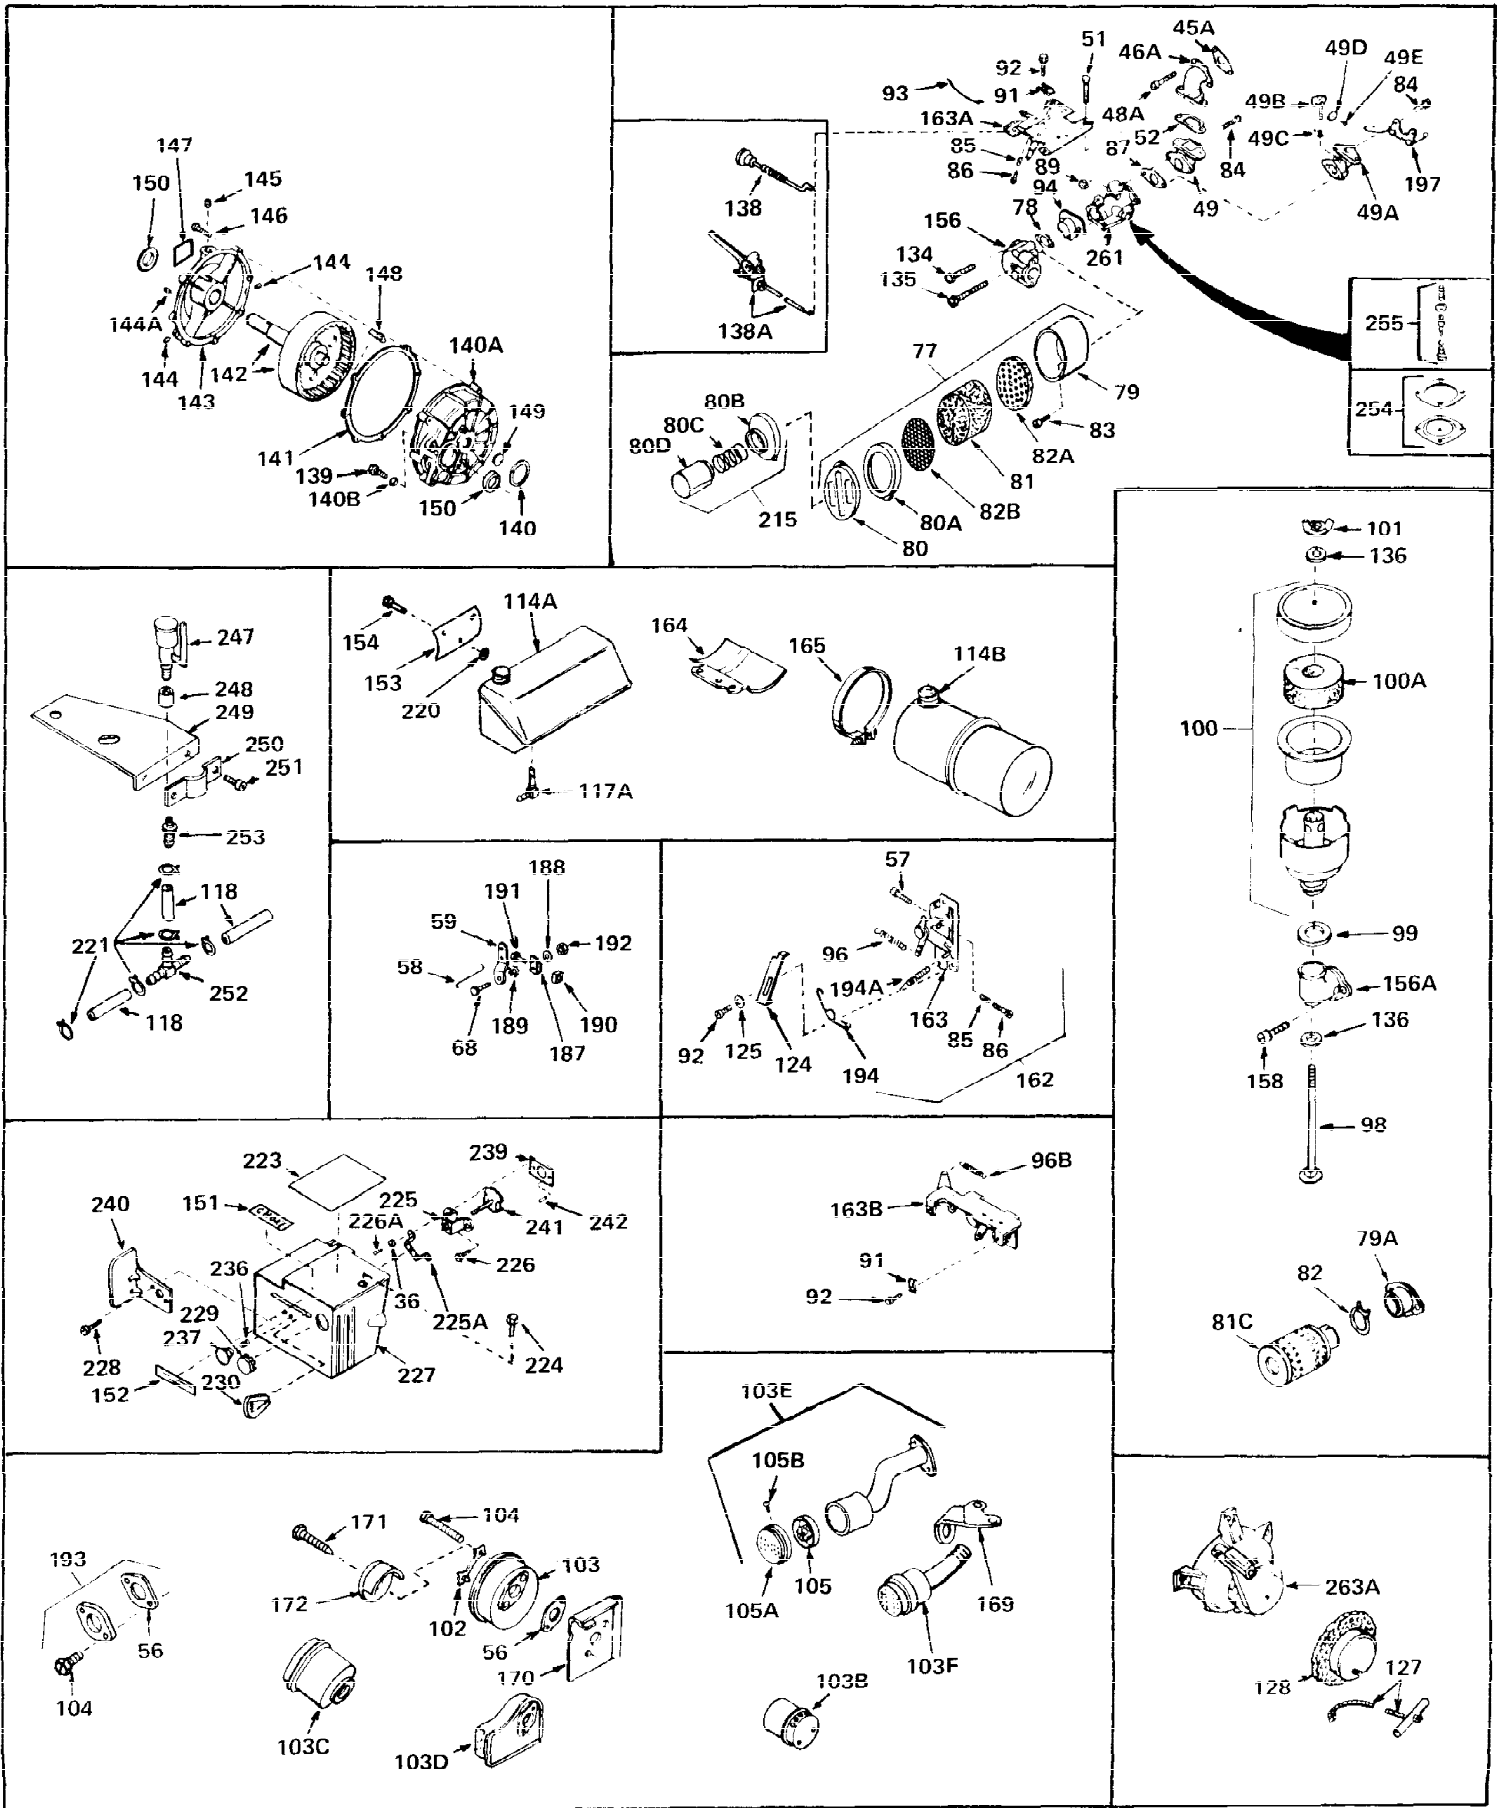

Ref #	Part Number	Qty	Description
36	8269	0	Washer
45A	30188	0	Gasket, Intake pipe
46A	31429	0	Pipe, Upper intake
48A	650451	0	Screw
49	31430	0	Pipe, Lower intake
51	650454	0	Screw, Fil. flex hd. 1/4-20 x 3/4
52	31340	0	Gasket, Intake pipe
57	28942	0	Screw
57	30091	0	Screw, Hex slotted washer hd., 8-32 x 1/2
57	30200	0	Screw
59	31336	0	Lever, Governor
68	650548	0	Screw, Hex washer hd., 8-32 x 5/16
77	31545	0	Cleaner Assy., Air
78	27272	0	Gasket, Air cleaner
79	450208	0	Body, Air cleaner
80	32302	0	Cover, Air cleaner
80D	450124	0	Bag, Pre-cleaner
80C	450150	0	Spring, Pre-cleaner
81	29961	0	Element, Air cleaner
82A	29962	0	Screen, Air cleaner
83	28820	0	Screw
83	650163	0	Screw, Fil. hd. Sems, 10-32 x 7/8
83	650399	0	Screw, Phil. fil. hd. Sems, 10-32 x 5/8
83	650709	0	Screw
84	30564	0	Screw
84	6201	0	Screw
84	6202	0	Screw
84	650551	0	Screw, Hex hd. cap, 1/4-28 x 1-1/4
85	28564	0	Spring, Compression
85	31342	0	Spring, Compression
85	32924	0	Spring, Compression
86	29500	0	Screw, Fil. hd. mach., Sems, 8-32 x 3/4
86	650549	0	Screw
86	650688	0	Screw, Hex hd., 10-32 x 1-5/16" (Drilled
87	31688	0	Gasket, Carburetor (1/8 thick)
89	29752	0	Nut
91	27793	0	Clip, Conduit
92	28942	0	Screw
96	31349	0	Spring, Extension
101	9577	0	Nut, Wing, 10-24
102	30083	0	Plate, Locking
103F	33288	0	Muffler
104	27182	0	Screw, Hex hd. cap, 1/4-20 x 3-3/8
104	650253	0	Screw, Hex hd. cap, 1/4-20 x 2-1/4
104	650327	0	Screw, Fil slotted hd. Sems, 114-20 x 2-1/2
104	650493	0	Screw, Hex hd. Sems, 1/4-20 x 1-3/4
104	650561	0	Screw
104	650599	0	Screw, Hex hd. cap, Sems, 1/4-20 x 1-1/2
104	650795	0	Screw, Hex hd. cap, Sems, 1/4-20 x 2-5/16
105A	33172	0	Cover, Muffler
105B	650578	0	Screw
105	33171	0	Screen, Muffler
117A	28584	0	Strainer & Elbow
118	29774	0	Line, Fuel (Braided 8.25")
118	30705	0	Line, Fuel (Braided 16")