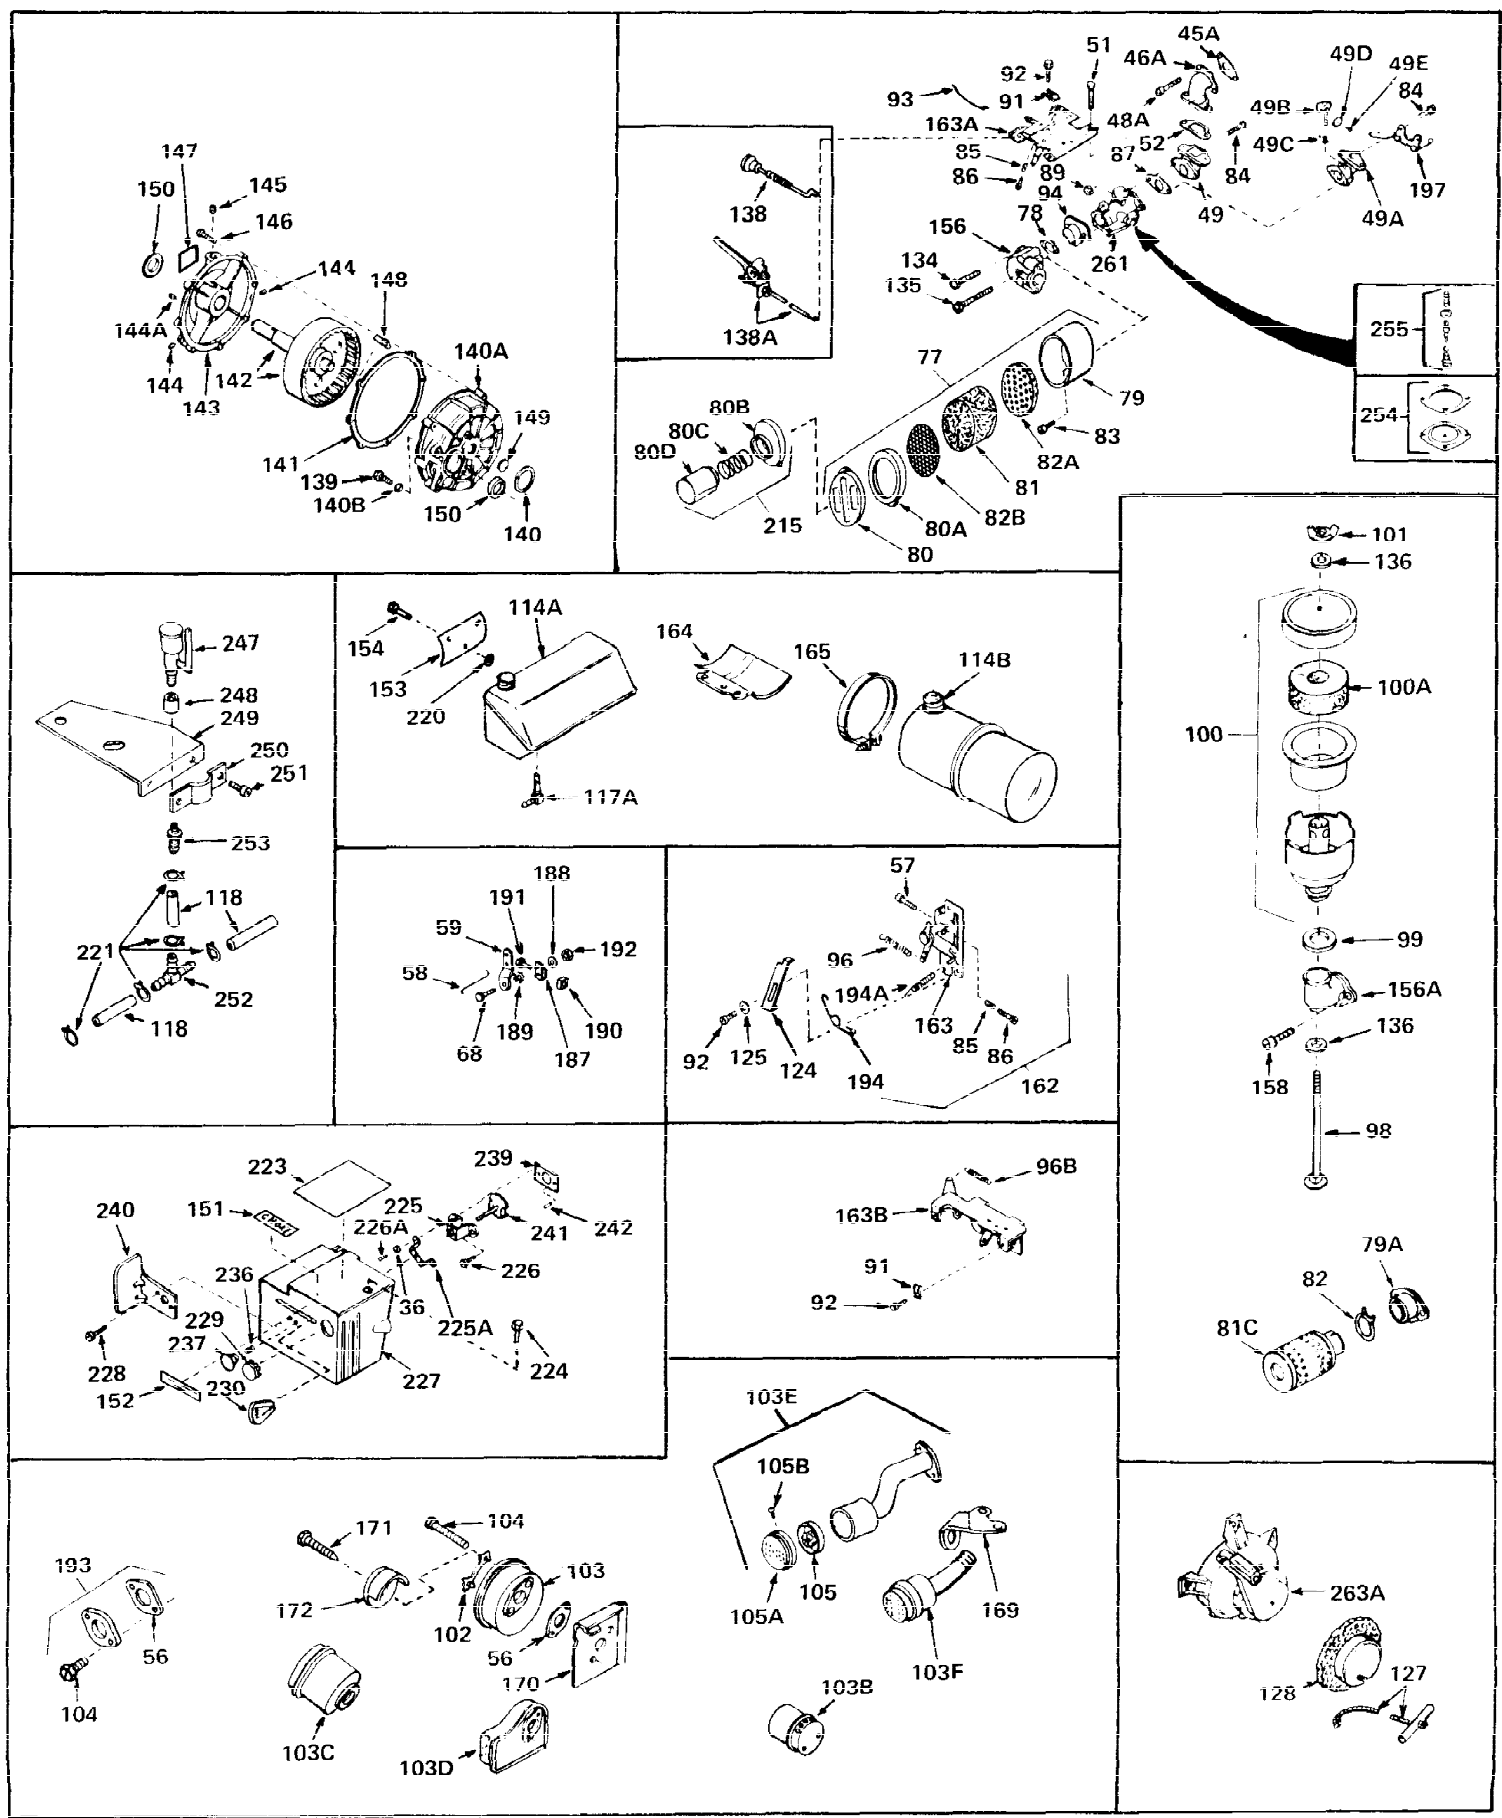

Ref #	Part Number	Qty	Description
36	8269	0	Washer
45A	30188	0	Gasket, Intake pipe
46A	31429	0	Pipe, Upper intake
48A	650451	0	Screw
49	31430	0	Pipe, Lower intake
51	650454	0	Screw, Fil. flex hd. 1/4-20 x 3/4
52	31340	0	Gasket, Intake pipe
57	28942	0	Screw
57	30091	0	Screw, Hex slotted washer hd., 8-32 x 1/2
57	30200	0	Screw
59	31336	0	Lever, Governor
68	650548	0	Screw, Hex washer hd., 8-32 x 5/16
77	31545	0	Cleaner Assy., Air
78	27272	0	Gasket, Air cleaner
79	450208	0	Body, Air cleaner
80	32302	0	Cover, Air cleaner
80D	450124	0	Bag, Pre-cleaner
80C	450150	0	Spring, Pre-cleaner
81	29961	0	Element, Air cleaner
82A	29962	0	Screen, Air cleaner
83	28820	0	Screw
83	650163	0	Screw, Fil. hd. Sems, 10-32 x 7/8
83	650399	0	Screw, Phil. fil. hd. Sems, 10-32 x 5/8
83	650709	0	Screw
84	30564	0	Screw
84	6201	0	Screw
84	6202	0	Screw
84	650551	0	Screw, Hex hd. cap, 1/4-28 x 1-1/4
85	28564	0	Spring, Compression
85	31342	0	Spring, Compression
85	32924	0	Spring, Compression
86	29500	0	Screw, Fil. hd. mach., Sems, 8-32 x 3/4
86	650549	0	Screw
86	650688	0	Screw, Hex hd., 10-32 x 1-5/16" (Drilled
87	31688	0	Gasket, Carburetor (1/8 thick)
89	29752	0	Nut
91	27793	0	Clip, Conduit
92	28942	0	Screw
96	31349	0	Spring, Extension
101	9577	0	Nut, Wing, 10-24
102	30083	0	Plate, Locking
103F	33288	0	Muffler
104	27182	0	Screw, Hex hd. cap, 1/4-20 x 3-3/8
104	650253	0	Screw, Hex hd. cap, 1/4-20 x 2-1/4
104	650327	0	Screw, Fil slotted hd. Sems, 114-20 x 2-1/2
104	650493	0	Screw, Hex hd. Sems, 1/4-20 x 1-3/4
104	650561	0	Screw
104	650599	0	Screw, Hex hd. cap, Sems, 1/4-20 x 1-1/2
104	650795	0	Screw, Hex hd. cap, Sems, 1/4-20 x 2-5/16
105A	33172	0	Cover, Muffler
105B	650578	0	Screw
105	33171	0	Screen, Muffler
117A	28584	0	Strainer & Elbow
118	29774	0	Line, Fuel (Braided 8.25")
118	30705	0	Line, Fuel (Braided 16")