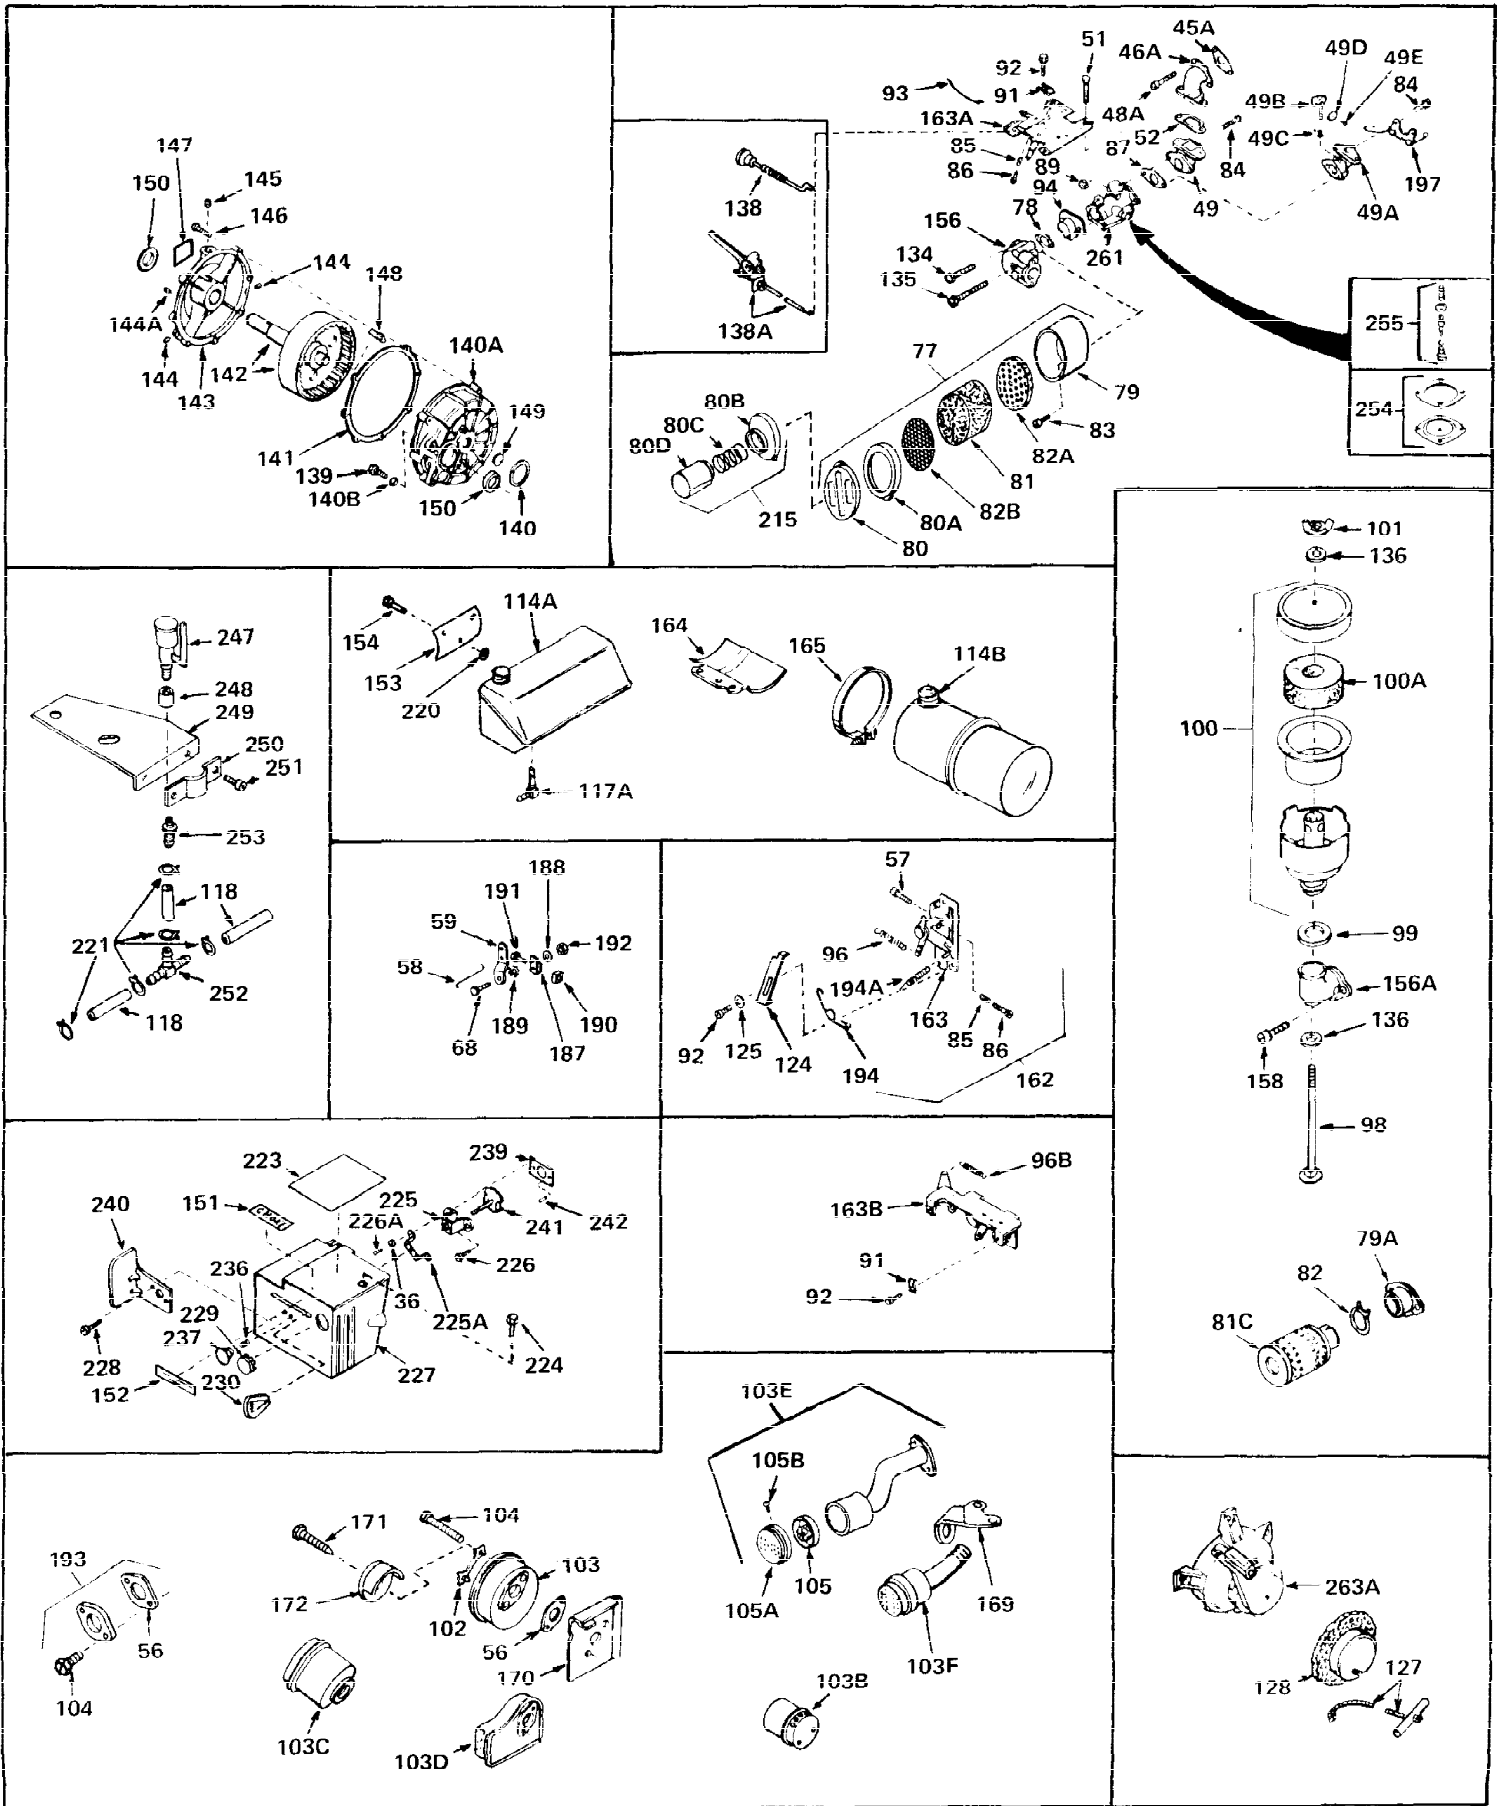

Ref #	Part Number	Qty	Description
36	8269	0	Washer
45A	30188	0	Gasket, Intake pipe
48A	650451	0	Screw
51	650454	0	Screw, Fil. flex hd. 1/4-20 x 3/4
57	28942	0	Screw
57	30091	0	Screw, Hex slotted washer hd., 8-32 x 1/2
57	30200	0	Screw
59	31510	0	Lever, Governor
68	650548	0	Screw, Hex washer hd., 8-32 x 5/16
77	31545	0	Cleaner Assy., Air
78	27272	0	Gasket, Air cleaner
79	450214	0	Body, Air cleaner
80C	450150	0	Spring, Pre-cleaner
80D	450124	0	Bag, Pre-cleaner
80A	450216	0	Cover, Air cleaner
81	450215	0	Element, Air cleaner
82A	29962	0	Screen, Air cleaner
82B	450205	0	Screen, Air cleaner
83	28820	0	Screw
83	650163	0	Screw, Fil. hd. Sems, 10-32 x 7/8
83	650399	0	Screw, Phil. fil. hd. Sems, 10-32 x 5/8
83	650709	0	Screw
84	30564	0	Screw
84	6201	0	Screw
84	6202	0	Screw
84	650551	0	Screw, Hex hd. cap, 1/4-28 x 1-1/4
85	28564	0	Spring, Compression
85	31342	0	Spring, Compression
85	32924	0	Spring, Compression
86	29500	0	Screw, Fil. hd. mach., Sems, 8-32 x 3/4
86	650549	0	Screw
86	650688	0	Screw, Hex hd., 10-32 x 1-5/16" (Drilled
87	26756	0	Gasket, Carburetor
89	29752	0	Nut
91	27793	0	Clip, Conduit
92	28942	0	Screw
96B	31426	0	Spring, Extension
101	9577	0	Nut, Wing, 10-24
102	30083	0	Plate, Locking
103F	33288	0	Muffler
104	27182	0	Screw, Hex hd. cap, 1/4-20 x 3-3/8
104	650253	0	Screw, Hex hd. cap, 1/4-20 x 2-1/4
104	650327	0	Screw, Fil slotted hd. Sems, 114-20 x 2-1/2
104	650493	0	Screw, Hex hd. Sems, 1/4-20 x 1-3/4
104	650561	0	Screw
104	650599	0	Screw, Hex hd. cap, Sems, 1/4-20 x 1-1/2
104	650795	0	Screw, Hex hd. cap, Sems, 1/4-20 x 2-5/16
105A	33172	0	Cover, Muffler
105B	650578	0	Screw
105	33171	0	Screen, Muffler
117A	28584	0	Strainer & Elbow
118	29774	0	Line, Fuel (Braided 8.25")
118	30705	0	Line, Fuel (Braided 16")
118	30962	0	Line, Fuel (Braided 32")
134	650163	0	Screw, Fil. hd. Sems, 10-32 x 7/8