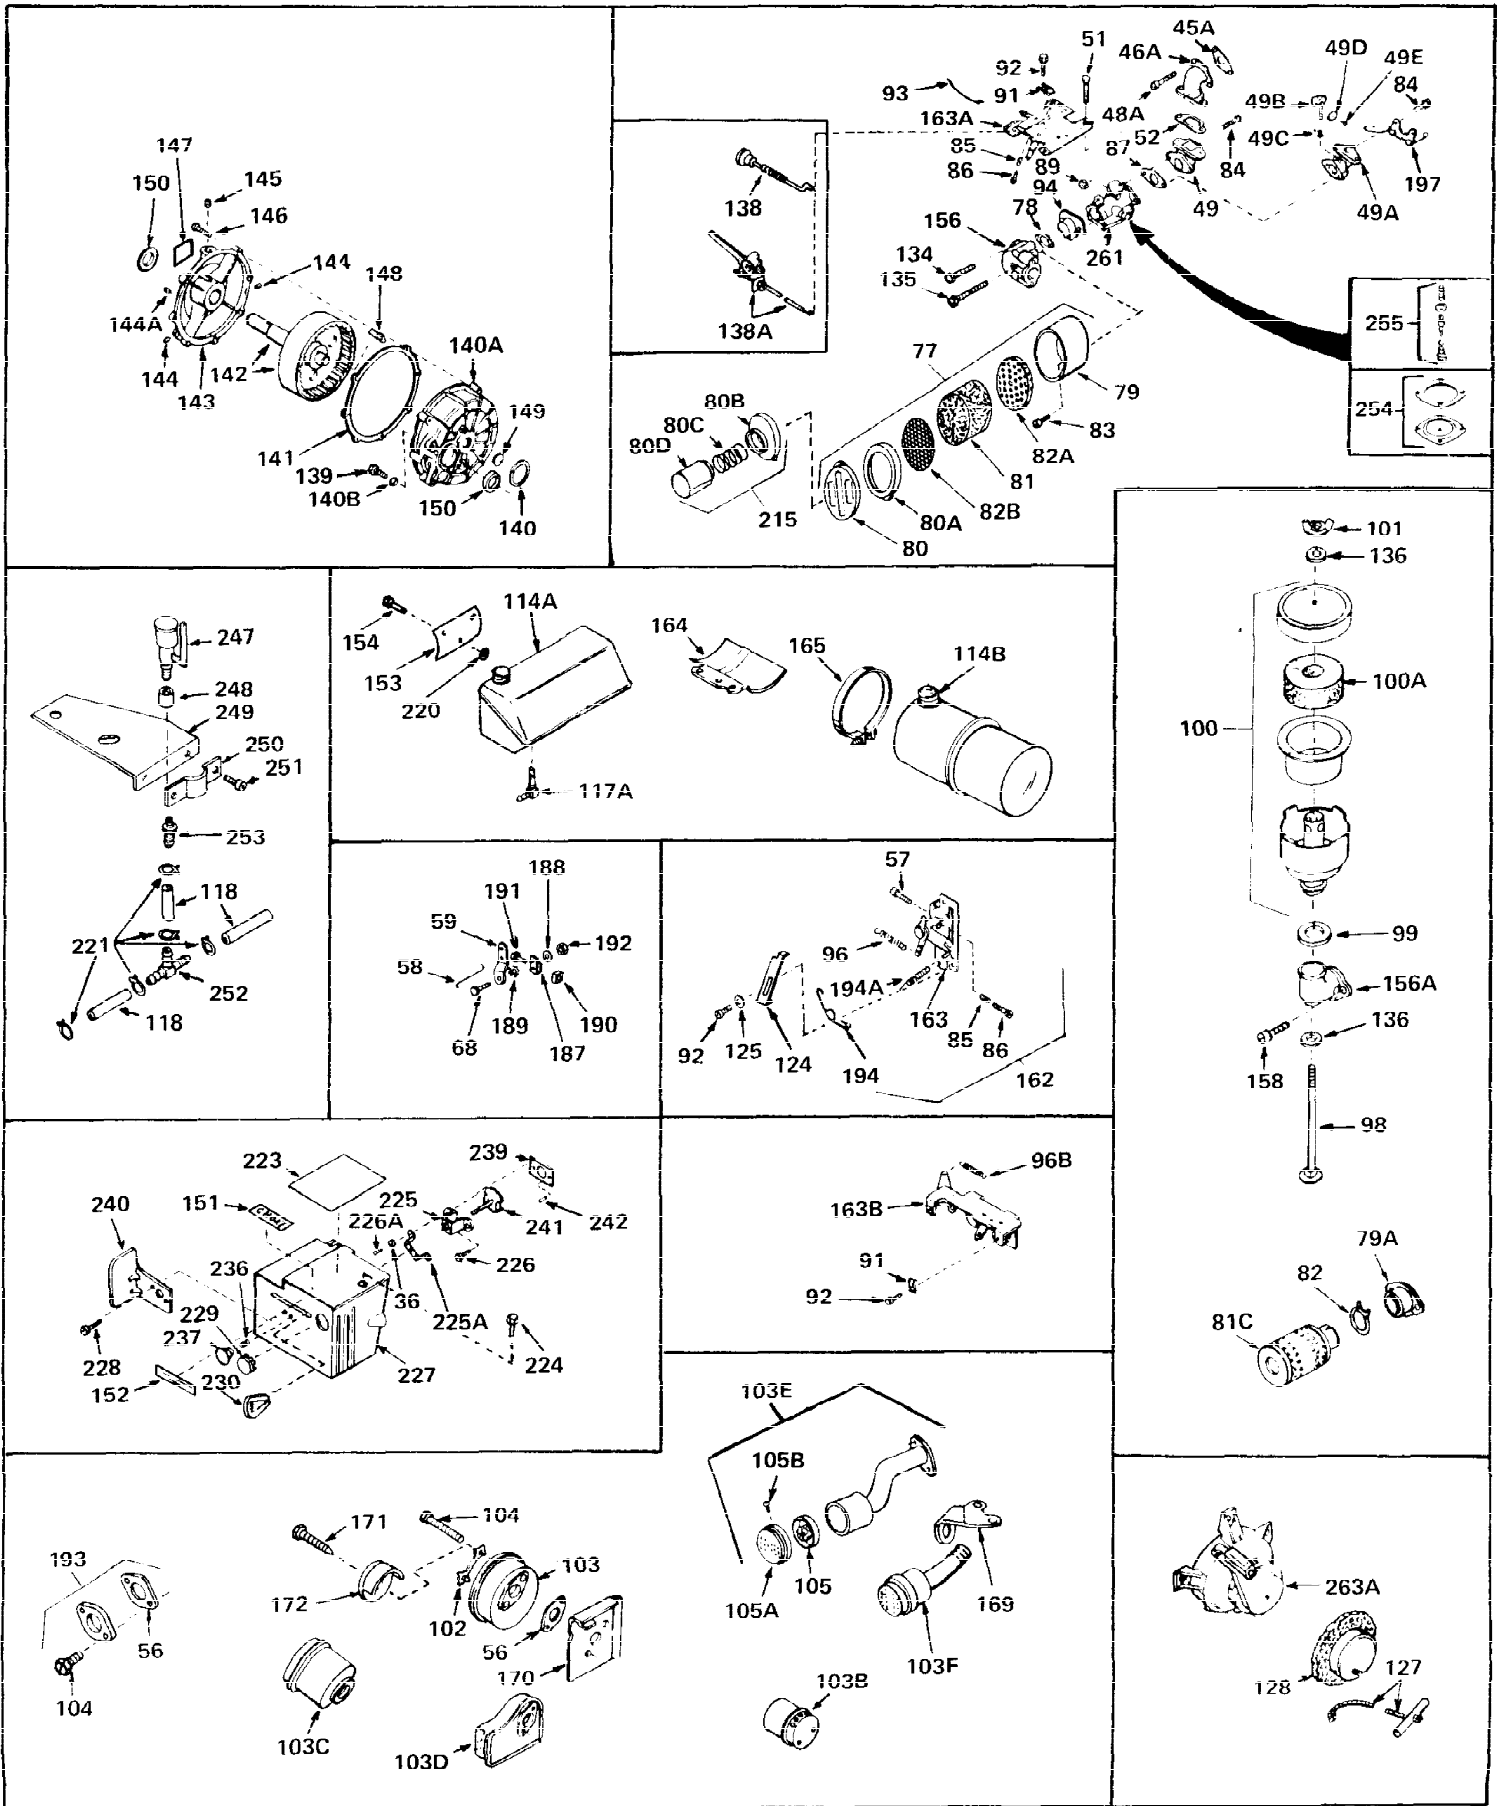

Ref #	Part Number	Qty	Description
36	8269	0	Washer
45A	30188	0	Gasket, Intake pipe
48A	650451	0	Screw
51	650454	0	Screw, Fil. flex hd. 1/4-20 x 3/4
57	28942	0	Screw
57	30091	0	Screw, Hex slotted washer hd., 8-32 x 1/2
57	30200	0	Screw
59	31510	0	Lever, Governor
68	650548	0	Screw, Hex washer hd., 8-32 x 5/16
77	31545	0	Cleaner Assy., Air
78	27272	0	Gasket, Air cleaner
80D	450124	0	Bag, Pre-cleaner
80C	450150	0	Spring, Pre-cleaner
82A	29962	0	Screen, Air cleaner
83	650163	0	Screw, Fil. hd. Sems, 10-32 x 7/8
83	650399	0	Screw, Phil. fil. hd. Sems, 10-32 x 5/8
83	650709	0	Screw
83	28820	0	Screw
84	30564	0	Screw
84	6201	0	Screw
84	6202	0	Screw
84	650551	0	Screw, Hex hd. cap, 1/4-28 x 1-1/4
85	28564	0	Spring, Compression
85	31342	0	Spring, Compression
85	32924	0	Spring, Compression
86	29500	0	Screw, Fil. hd. mach., Sems, 8-32 x 3/4
86	650549	0	Screw
86	650688	0	Screw, Hex hd., 10-32 x 1-5/16" (Drilled
87	26756	0	Gasket, Carburetor
89	29752	0	Nut
91	27793	0	Clip, Conduit
92	28942	0	Screw
96B	31426	0	Spring, Extension
101	9577	0	Nut, Wing, 10-24
102	30083	0	Plate, Locking
103F	33288	0	Muffler
104	27182	0	Screw, Hex hd. cap, 1/4-20 x 3-3/8
104	650253	0	Screw, Hex hd. cap, 1/4-20 x 2-1/4
104	650327	0	Screw, Fil slotted hd. Sems, 114-20 x 2-1/2
104	650493	0	Screw, Hex hd. Sems, 1/4-20 x 1-3/4
104	650561	0	Screw
104	650599	0	Screw, Hex hd. cap, Sems, 1/4-20 x 1-1/2
104	650795	0	Screw, Hex hd. cap, Sems, 1/4-20 x 2-5/16
105A	33172	0	Cover, Muffler
105	33171	0	Screen, Muffler
105B	650578	0	Screw
117A	28584	0	Strainer & Elbow
118	29774	0	Line, Fuel (Braided 8.25")
118	30705	0	Line, Fuel (Braided 16")
118	30962	0	Line, Fuel (Braided 32")
134	650163	0	Screw, Fil. hd. Sems, 10-32 x 7/8
135	650520	0	Screw
135	650544	0	Screw, Pan flex hd., 10-24 x 7/8
136	27183	0	Washer, Fiber
136	31905	0	Washer, Paper