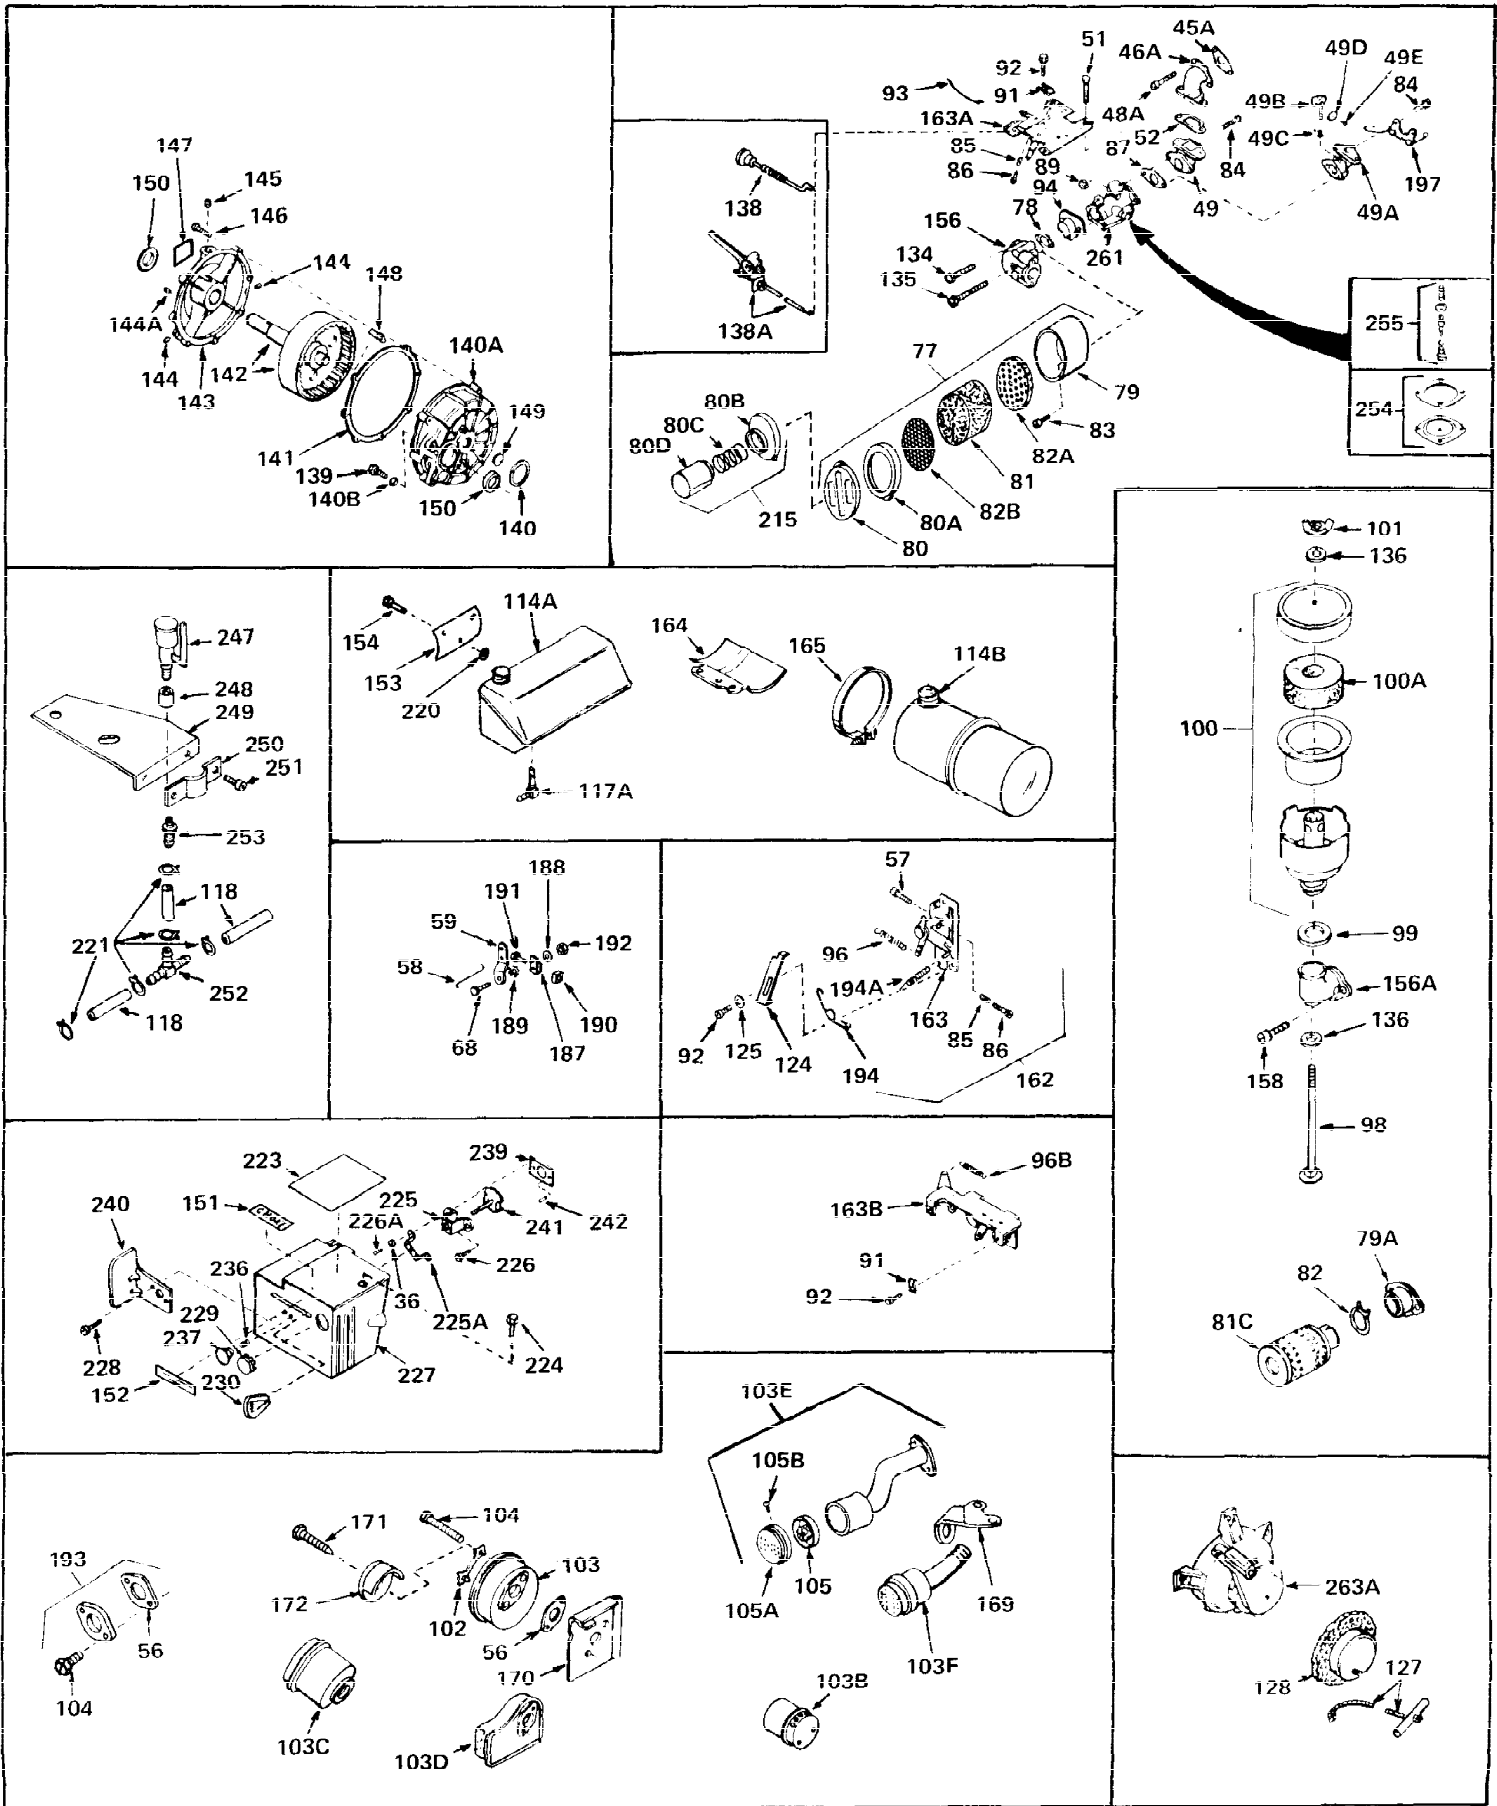

Ref #	Part Number	Qty	Description
36	8269	0	Washer
45A	30188	0	Gasket, Intake pipe
48A	650451	0	Screw
51	650454	0	Screw, Fil. flex hd. 1/4-20 x 3/4
57	28942	0	Screw
57	30091	0	Screw, Hex slotted washer hd., 8-32 x 1/2
57	30200	0	Screw
59	31510	0	Lever, Governor
68	650548	0	Screw, Hex washer hd., 8-32 x 5/16
77	31545	0	Cleaner Assy., Air
78	27272	0	Gasket, Air cleaner
80D	450124	0	Bag, Pre-cleaner
80C	450150	0	Spring, Pre-cleaner
82A	29962	0	Screen, Air cleaner
83	650399	0	Screw, Phil. fil. hd. Sems, 10-32 x 5/8
83	650709	0	Screw
83	28820	0	Screw
83	650163	0	Screw, Fil. hd. Sems, 10-32 x 7/8
84	30564	0	Screw
84	6201	0	Screw
84	6202	0	Screw
84	650551	0	Screw, Hex hd. cap, 1/4-28 x 1-1/4
85	28564	0	Spring, Compression
85	31342	0	Spring, Compression
85	32924	0	Spring, Compression
86	29500	0	Screw, Fil. hd. mach., Sems, 8-32 x 3/4
86	650549	0	Screw
86	650688	0	Screw, Hex hd., 10-32 x 1-5/16" (Drilled
87	26756	0	Gasket, Carburetor
89	29752	0	Nut
91	27793	0	Clip, Conduit
92	28942	0	Screw
96B	31426	0	Spring, Extension
101	9577	0	Nut, Wing, 10-24
102	30083	0	Plate, Locking
103C	29633	0	Muffler
103F	33288	0	Muffler
104	27182	0	Screw, Hex hd. cap, 1/4-20 x 3-3/8
104	650253	0	Screw, Hex hd. cap, 1/4-20 x 2-1/4
104	650327	0	Screw, Fil slotted hd. Sems, 114-20 x 2-1/2
104	650493	0	Screw, Hex hd. Sems, 1/4-20 x 1-3/4
104	650561	0	Screw
104	650599	0	Screw, Hex hd. cap, Sems, 1/4-20 x 1-1/2
104	650795	0	Screw, Hex hd. cap, Sems, 1/4-20 x 2-5/16
105B	650578	0	Screw
105A	33172	0	Cover, Muffler
105	33171	0	Screen, Muffler
117A	28584	0	Strainer & Elbow
118	29774	0	Line, Fuel (Braided 8.25")
118	30705	0	Line, Fuel (Braided 16")
118	30962	0	Line, Fuel (Braided 32")
134	650163	0	Screw, Fil. hd. Sems, 10-32 x 7/8
135	650520	0	Screw
135	650544	0	Screw, Pan flex hd., 10-24 x 7/8
136	27183	0	Washer, Fiber