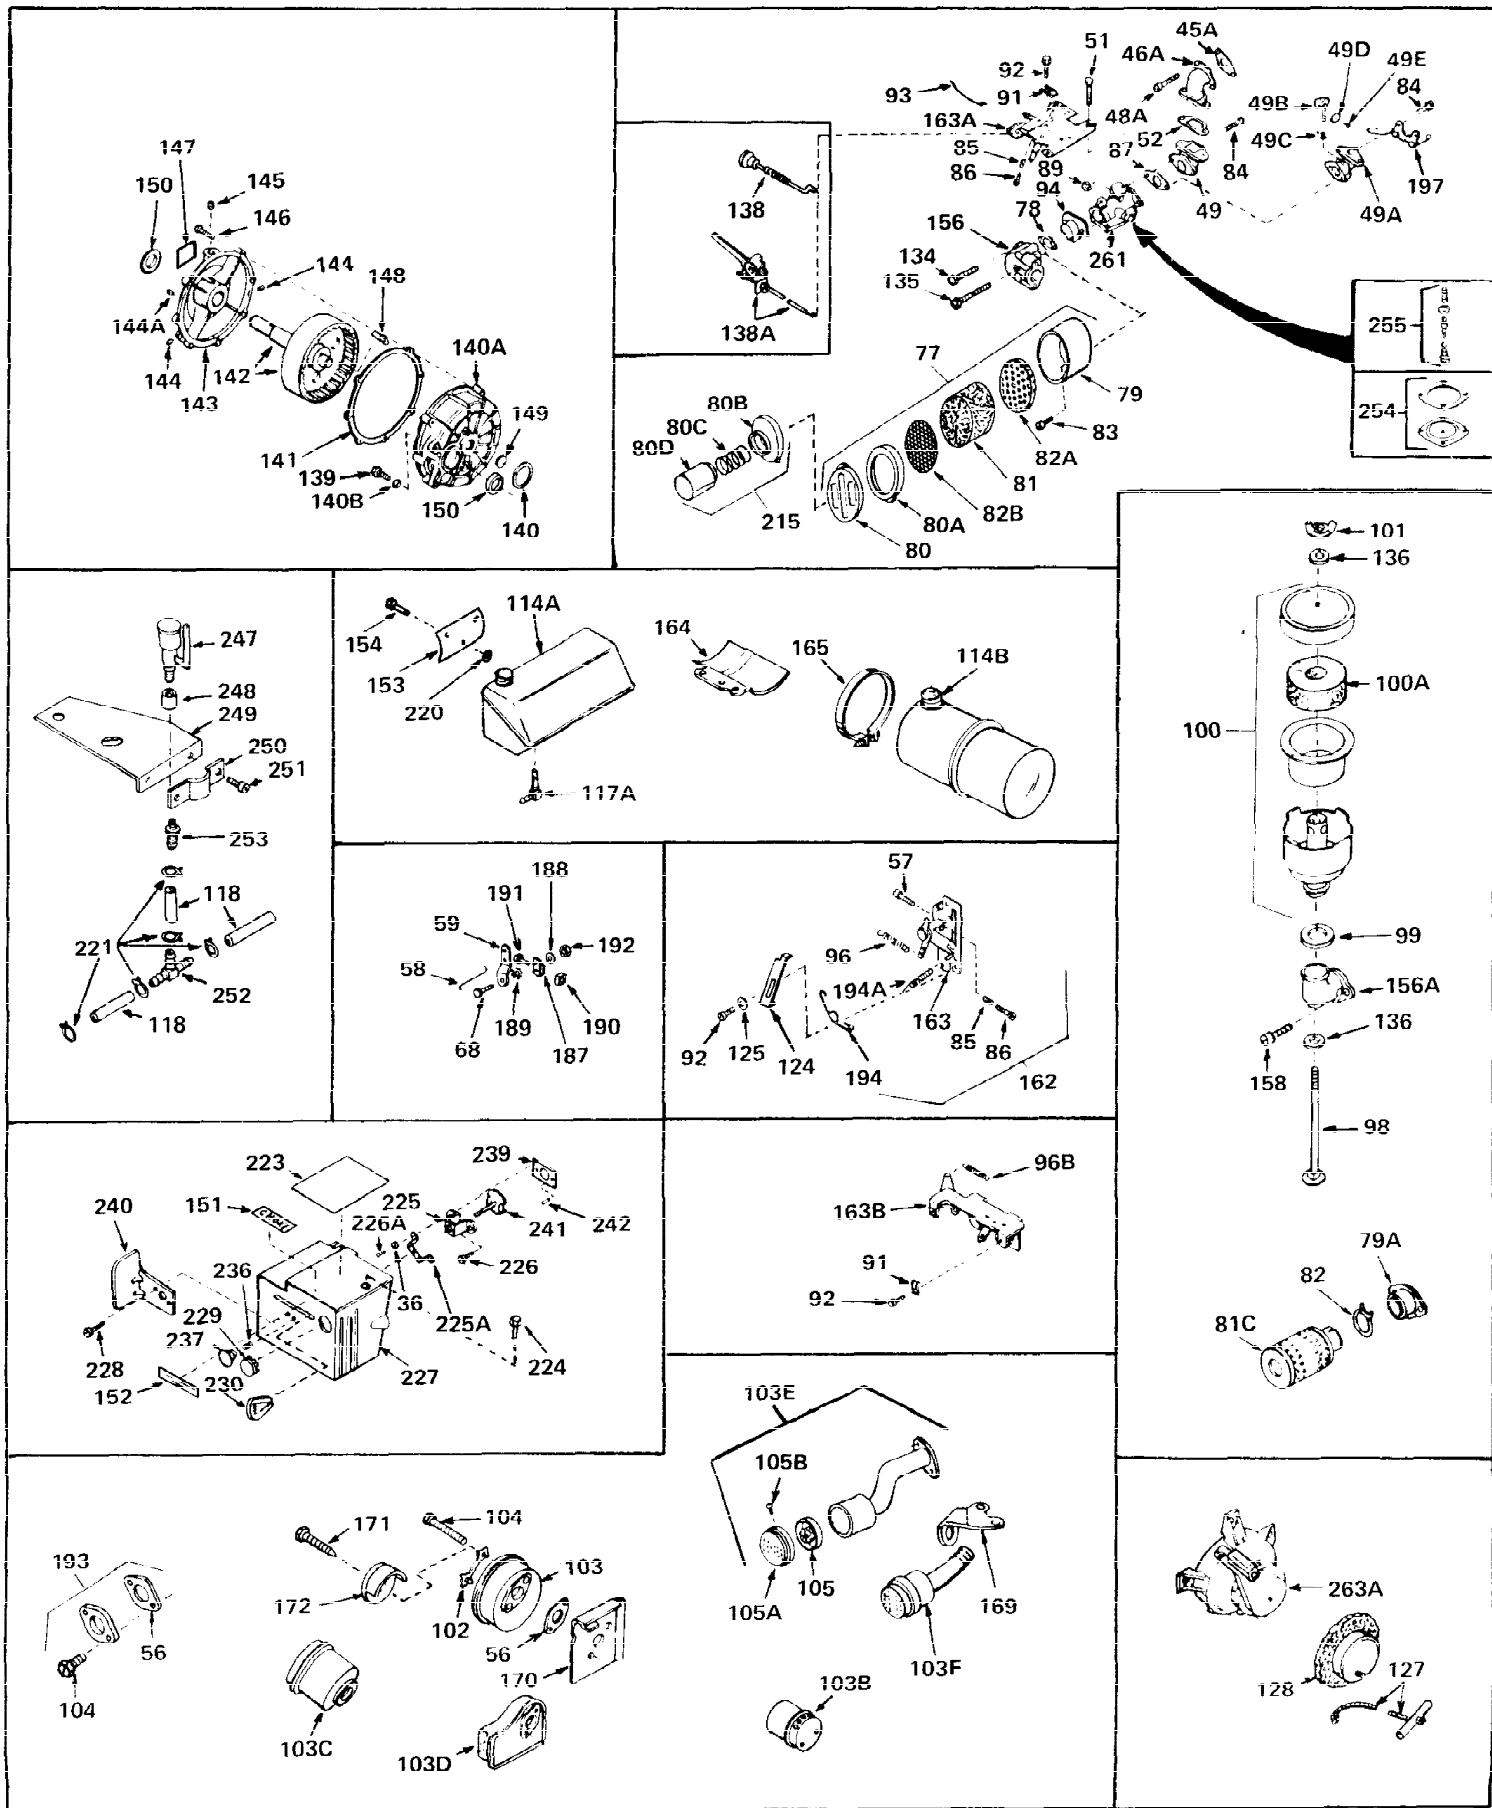

Ref #	Part Number	Qty	Description
36	8269	0	Washer
45A	30188	0	Gasket, Intake pipe
48A	650451	0	Screw
51	650454	0	Screw, Fil. flex hd. 1/4-20 x 3/4
57	28942	0	Screw
57	30091	0	Screw, Hex slotted washer hd., 8-32 x 1/2
57	30200	0	Screw
59	31510	0	Lever, Governor
68	650548	0	Screw, Hex washer hd., 8-32 x 5/16
77	31545	0	Cleaner Assy., Air
78	27272	0	Gasket, Air cleaner
79	450208	0	Body, Air cleaner
80C	450150	0	Spring, Pre-cleaner
80D	450124	0	Bag, Pre-cleaner
80	32302	0	Cover, Air cleaner
81	29961	0	Element, Air cleaner
82A	29962	0	Screen, Air cleaner
83	28820	0	Screw
83	650163	0	Screw, Fil. hd. Sems, 10-32 x 7/8
83	650399	0	Screw, Phil. fil. hd. Sems, 10-32 x 5/8
83	650709	0	Screw
84	30564	0	Screw
84	6201	0	Screw
84	6202	0	Screw
84	650551	0	Screw, Hex hd. cap, 1/4-28 x 1-1/4
85	28564	0	Spring, Compression
85	31342	0	Spring, Compression
85	32924	0	Spring, Compression
86	29500	0	Screw, Fil. hd. mach., Sems, 8-32 x 3/4
86	650549	0	Screw
86	650688	0	Screw, Hex hd., 10-32 x 1-5/16" (Drilled
87	26756	0	Gasket, Carburetor
89	29752	0	Nut
91	27793	0	Clip, Conduit
92	28942	0	Screw
96B	31426	0	Spring, Extension
101	9577	0	Nut, Wing, 10-24
102	30083	0	Plate, Locking
103F	33288	0	Muffler
104	27182	0	Screw, Hex hd. cap, 1/4-20 x 3-3/8
104	650253	0	Screw, Hex hd. cap, 1/4-20 x 2-1/4
104	650327	0	Screw, Fil slotted hd. Sems, 114-20 x 2-1/2
104	650493	0	Screw, Hex hd. Sems, 1/4-20 x 1-3/4
104	650561	0	Screw
104	650599	0	Screw, Hex hd. cap, Sems, 1/4-20 x 1-1/2
104	650795	0	Screw, Hex hd. cap, Sems, 1/4-20 x 2-5/16
105B	650578	0	Screw
105	33171	0	Screen, Muffler
105A	33172	0	Cover, Muffler
117A	28584	0	Strainer & Elbow
118	29774	0	Line, Fuel (Braided 8.25")
118	30705	0	Line, Fuel (Braided 16")
118	30962	0	Line, Fuel (Braided 32")
134	650163	0	Screw, Fil. hd. Sems, 10-32 x 7/8
135	650520	0	Screw