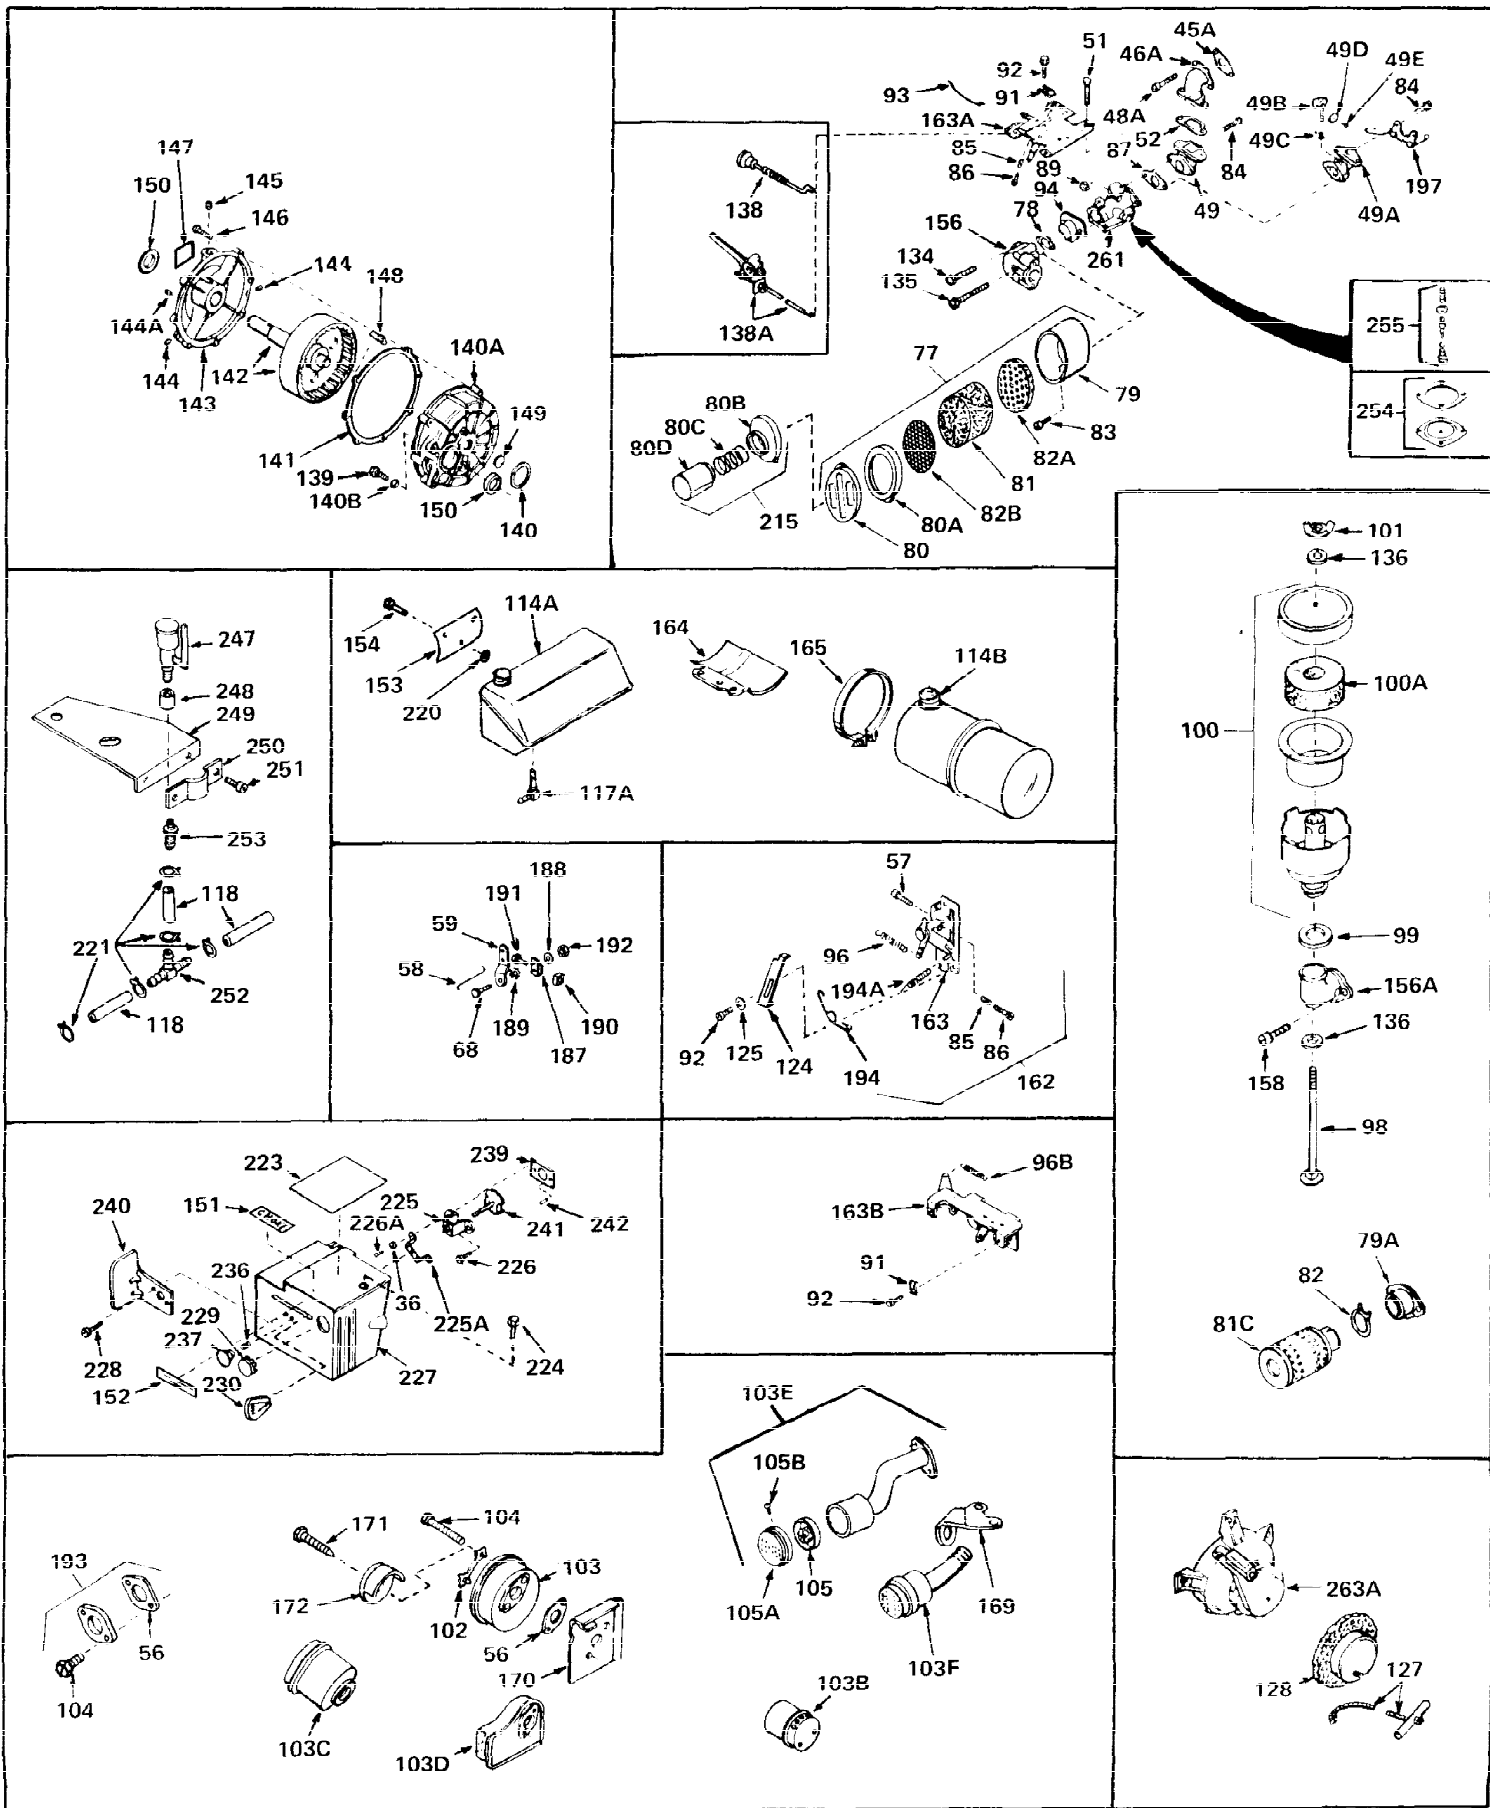

Ref #	Part Number	Qty	Description
36	8269	0	Washer
45A	30188	0	Gasket, Intake pipe
48A	650451	0	Screw
51	650454	0	Screw, Fil. flex hd. 1/4-20 x 3/4
57	28942	0	Screw
57	30091	0	Screw, Hex slotted washer hd., 8-32 x 1/2
57	30200	0	Screw
59	31510	0	Lever, Governor
68	650548	0	Screw, Hex washer hd., 8-32 x 5/16
77	31545	0	Cleaner Assy., Air
78	27272	0	Gasket, Air cleaner
80D	450124	0	Bag, Pre-cleaner
80C	450150	0	Spring, Pre-cleaner
82A	29962	0	Screen, Air cleaner
83	650163	0	Screw, Fil. hd. Sems, 10-32 x 7/8
83	650399	0	Screw, Phil. fil. hd. Sems, 10-32 x 5/8
83	650709	0	Screw
83	28820	0	Screw
84	30564	0	Screw
84	6201	0	Screw
84	6202	0	Screw
84	650551	0	Screw, Hex hd. cap, 1/4-28 x 1-1/4
85	28564	0	Spring, Compression
85	31342	0	Spring, Compression
85	32924	0	Spring, Compression
86	29500	0	Screw, Fil. hd. mach., Sems, 8-32 x 3/4
86	650549	0	Screw
86	650688	0	Screw, Hex hd., 10-32 x 1-5/16" (Drilled
87	26756	0	Gasket, Carburetor
89	29752	0	Nut
91	27793	0	Clip, Conduit
92	28942	0	Screw
96B	31426	0	Spring, Extension
101	9577	0	Nut, Wing, 10-24
102	30083	0	Plate, Locking
103F	33288	0	Muffler
104	27182	0	Screw, Hex hd. cap, 1/4-20 x 3-3/8
104	650253	0	Screw, Hex hd. cap, 1/4-20 x 2-1/4
104	650327	0	Screw, Fil slotted hd. Sems, 114-20 x 2-1/2
104	650493	0	Screw, Hex hd. Sems, 1/4-20 x 1-3/4
104	650561	0	Screw
104	650599	0	Screw, Hex hd. cap, Sems, 1/4-20 x 1-1/2
104	650795	0	Screw, Hex hd. cap, Sems, 1/4-20 x 2-5/16
105	33171	0	Screen, Muffler
105B	650578	0	Screw
105A	33172	0	Cover, Muffler
117A	28584	0	Strainer & Elbow
118	29774	0	Line, Fuel (Braided 8.25")
118	30705	0	Line, Fuel (Braided 16")
118	30962	0	Line, Fuel (Braided 32")
134	650163	0	Screw, Fil. hd. Sems, 10-32 x 7/8
135	650520	0	Screw
135	650544	0	Screw, Pan flex hd., 10-24 x 7/8
136	27183	0	Washer, Fiber
136	31905	0	Washer, Paper