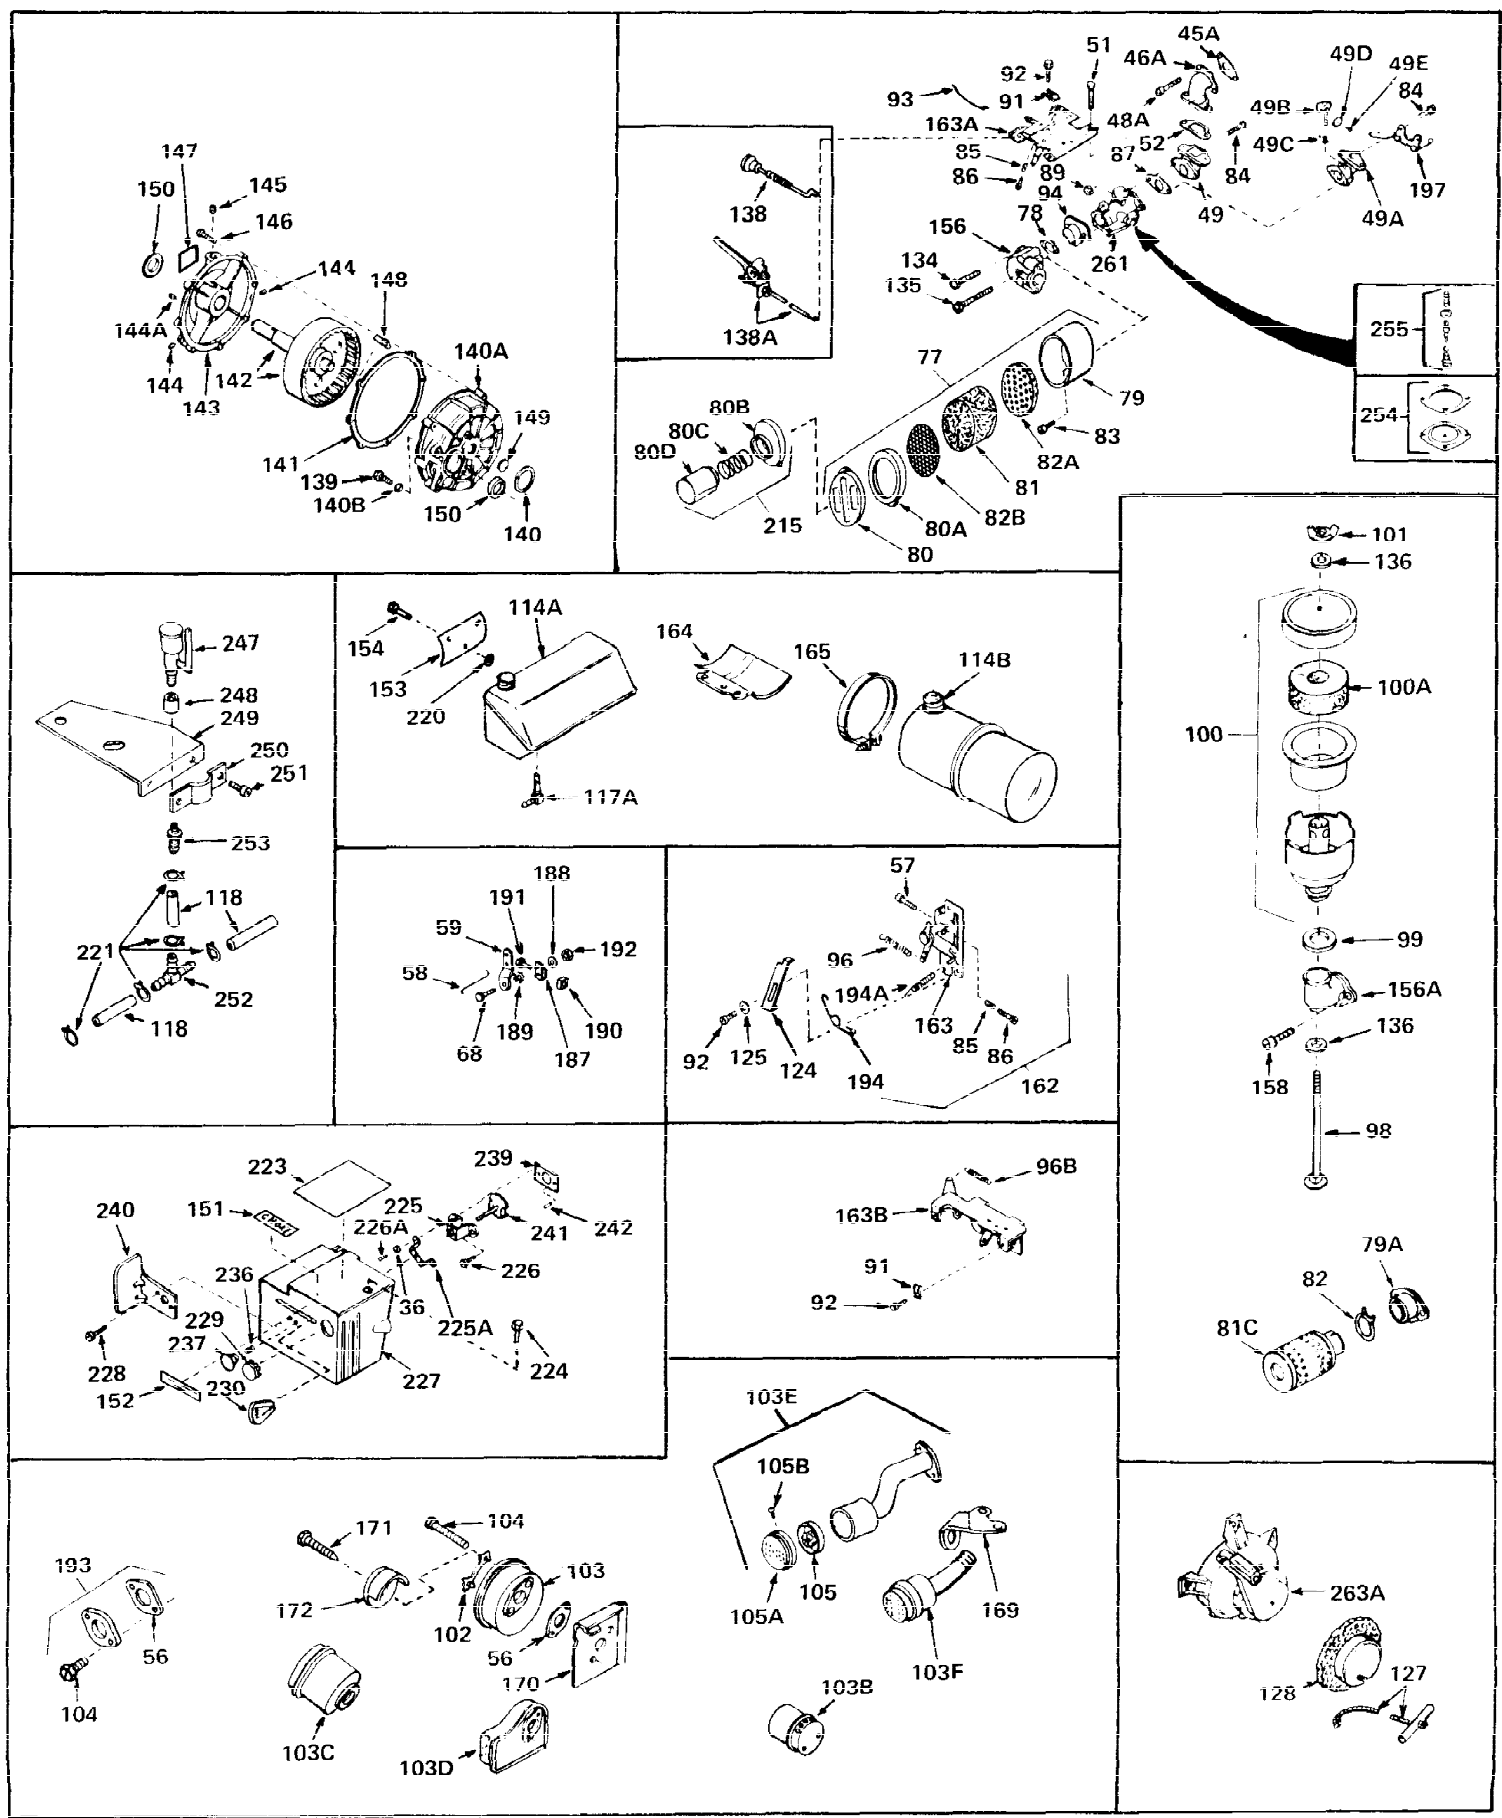

Ref #	Part Number	Qty	Description
36	8269	0	Washer
45A	30188	0	Gasket, Intake pipe
48A	650451	0	Screw
51	650454	0	Screw, Fil. flex hd. 1/4-20 x 3/4
56	30081	0	Gasket, Exhaust
57	28942	0	Screw
57	30091	0	Screw, Hex slotted washer hd., 8-32 x 1/2
57	30200	0	Screw
59	31510	0	Lever, Governor
68	650548	0	Screw, Hex washer hd., 8-32 x 5/16
77	31545	0	Cleaner Assy., Air
78	27272	0	Gasket, Air cleaner
80D	450124	0	Bag, Pre-cleaner
80C	450150	0	Spring, Pre-cleaner
82A	29962	0	Screen, Air cleaner
83	28820	0	Screw
83	650163	0	Screw, Fil. hd. Sems, 10-32 x 7/8
83	650399	0	Screw, Phil. fil. hd. Sems, 10-32 x 5/8
83	650709	0	Screw
84	30564	0	Screw
84	6201	0	Screw
84	6202	0	Screw
84	650551	0	Screw, Hex hd. cap, 1/4-28 x 1-1/4
85	28564	0	Spring, Compression
85	31342	0	Spring, Compression
85	32924	0	Spring, Compression
86	29500	0	Screw, Fil. hd. mach., Sems, 8-32 x 3/4
86	650549	0	Screw
86	650688	0	Screw, Hex hd., 10-32 x 1-5/16" (Drilled
87	26756	0	Gasket, Carburetor
89	29752	0	Nut
91	27793	0	Clip, Conduit
92	28942	0	Screw
96B	31426	0	Spring, Extension
101	9577	0	Nut, Wing, 10-24
102	30083	0	Plate, Locking
103F	33288	0	Muffler
103	30996	0	Muffler
104	27182	0	Screw, Hex hd. cap, 1/4-20 x 3-3/8
104	650253	0	Screw, Hex hd. cap, 1/4-20 x 2-1/4
104	650327	0	Screw, Fil slotted hd. Sems, 114-20 x 2-1/2
104	650493	0	Screw, Hex hd. Sems, 1/4-20 x 1-3/4
104	650561	0	Screw
104	650599	0	Screw, Hex hd. cap, Sems, 1/4-20 x 1-1/2
104	650795	0	Screw, Hex hd. cap, Sems, 1/4-20 x 2-5/16
105	33171	0	Screen, Muffler
105B	650578	0	Screw
105A	33172	0	Cover, Muffler
117A	28584	0	Strainer & Elbow
118	29774	0	Line, Fuel (Braided 8.25")
118	30705	0	Line, Fuel (Braided 16")
118	30962	0	Line, Fuel (Braided 32")
134	650163	0	Screw, Fil. hd. Sems, 10-32 x 7/8
135	650520	0	Screw
135	650544	0	Screw, Pan flex hd., 10-24 x 7/8