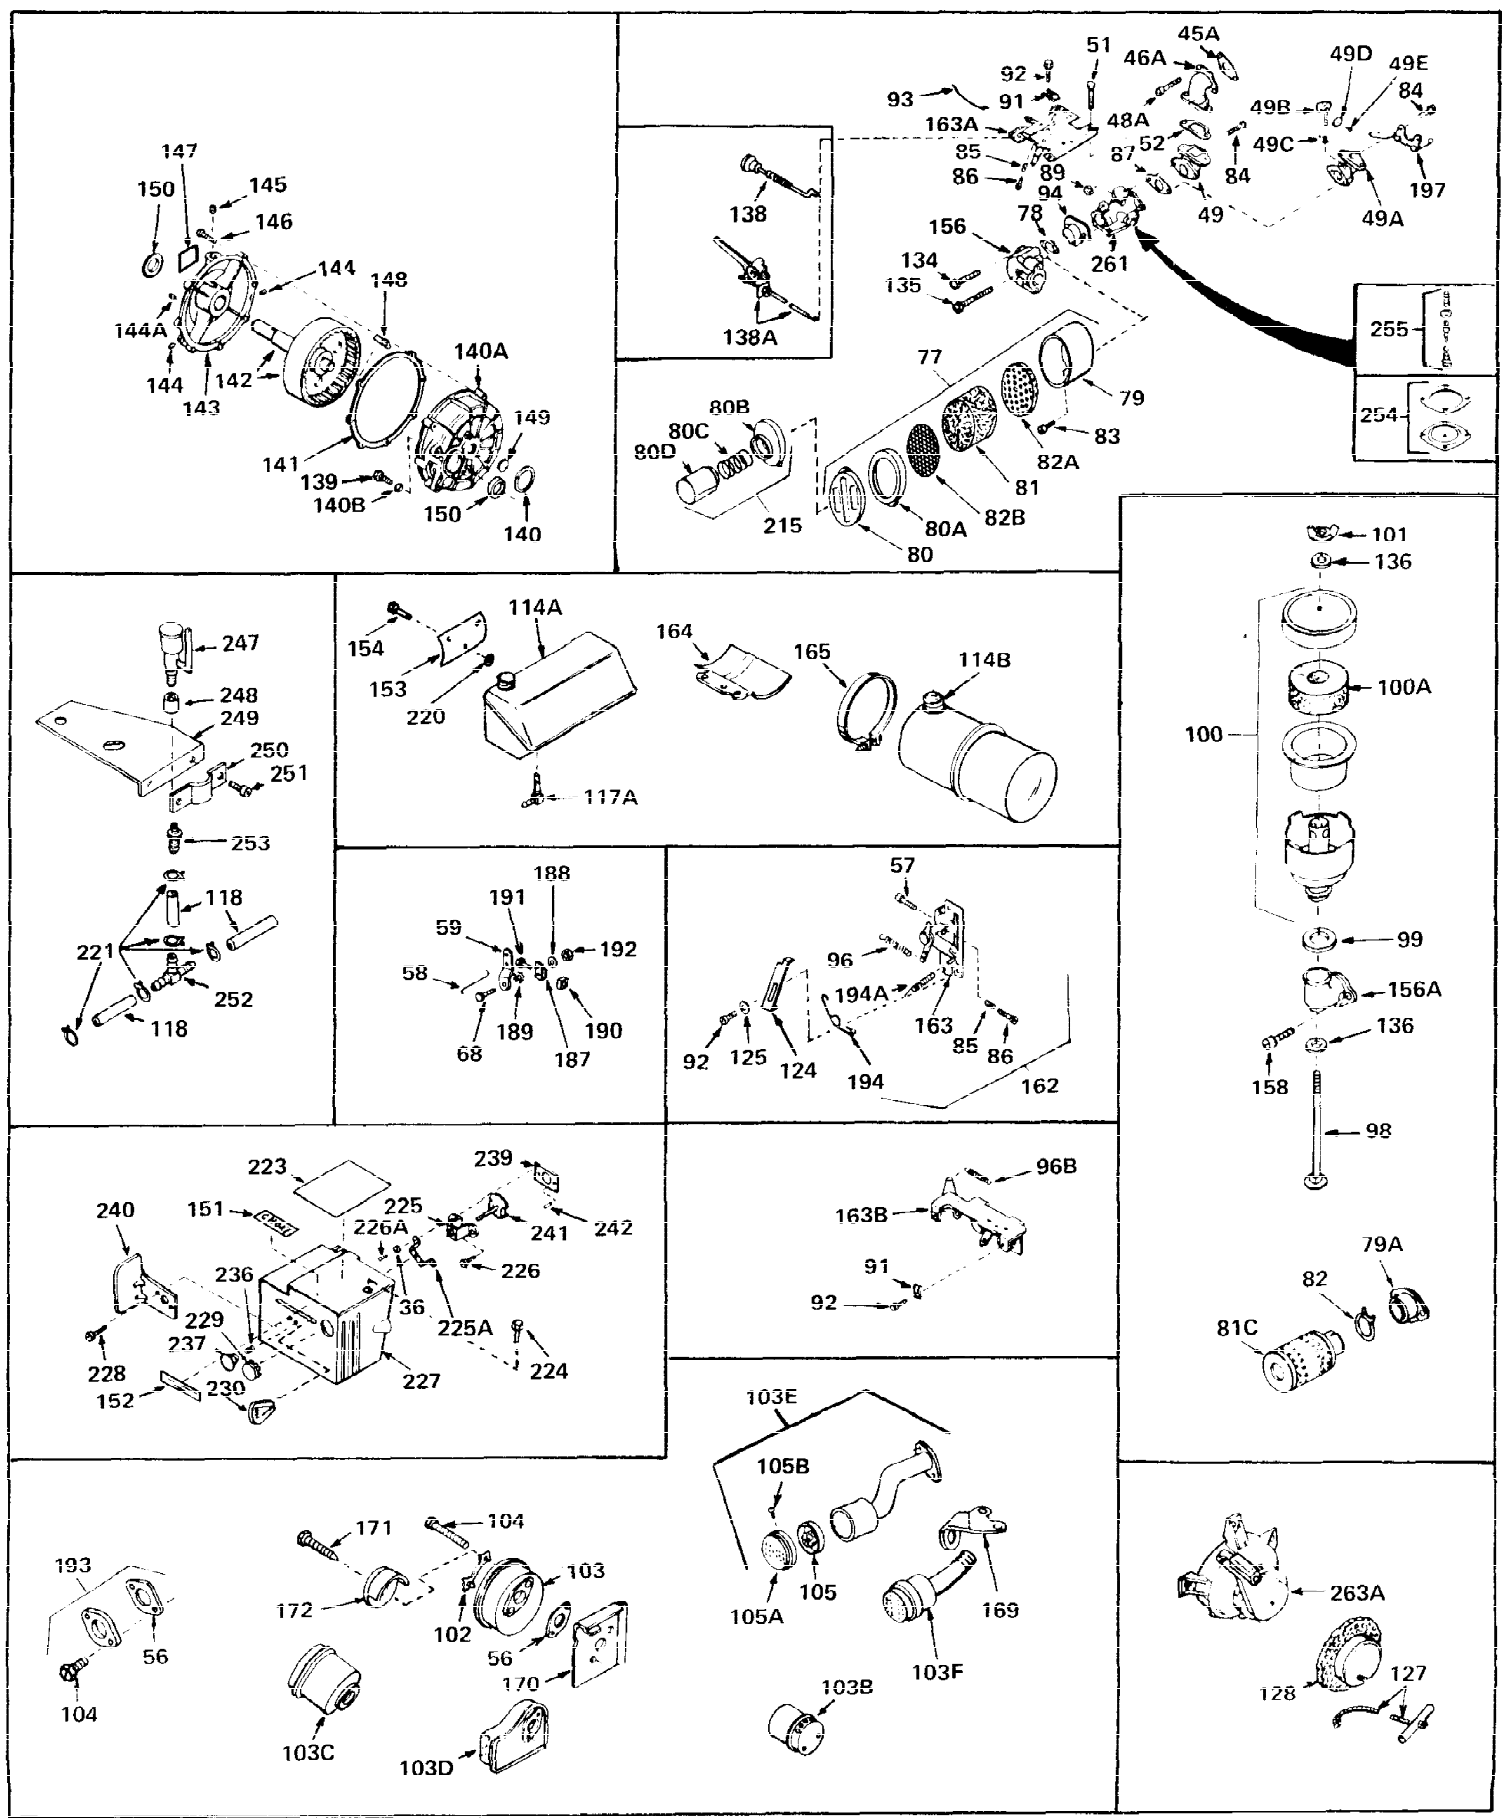

Ref #	Part Number	Qty	Description
36	8269	0	Washer
45A	30188	0	Gasket, Intake pipe
48A	650451	0	Screw
51	650454	0	Screw, Fil. flex hd. 1/4-20 x 3/4
56	30081	0	Gasket, Exhaust
57	28942	0	Screw
57	30091	0	Screw, Hex slotted washer hd., 8-32 x 1/2
57	30200	0	Screw
59	31510	0	Lever, Governor
68	650548	0	Screw, Hex washer hd., 8-32 x 5/16
77	31545	0	Cleaner Assy., Air
78	27272	0	Gasket, Air cleaner
80D	450124	0	Bag, Pre-cleaner
80C	450150	0	Spring, Pre-cleaner
82A	29962	0	Screen, Air cleaner
83	28820	0	Screw
83	650163	0	Screw, Fil. hd. Sems, 10-32 x 7/8
83	650399	0	Screw, Phil. fil. hd. Sems, 10-32 x 5/8
83	650709	0	Screw
84	30564	0	Screw
84	6201	0	Screw
84	6202	0	Screw
84	650551	0	Screw, Hex hd. cap, 1/4-28 x 1-1/4
85	28564	0	Spring, Compression
85	31342	0	Spring, Compression
85	32924	0	Spring, Compression
86	29500	0	Screw, Fil. hd. mach., Sems, 8-32 x 3/4
86	650549	0	Screw
86	650688	0	Screw, Hex hd., 10-32 x 1-5/16" (Drilled
87	26756	0	Gasket, Carburetor
89	29752	0	Nut
91	27793	0	Clip, Conduit
92	28942	0	Screw
101	9577	0	Nut, Wing, 10-24
102	30083	0	Plate, Locking
103	30996	0	Muffler
103F	33288	0	Muffler
104	27182	0	Screw, Hex hd. cap, 1/4-20 x 3-3/8
104	650253	0	Screw, Hex hd. cap, 1/4-20 x 2-1/4
104	650327	0	Screw, Fil slotted hd. Sems, 114-20 x 2-1/2
104	650493	0	Screw, Hex hd. Sems, 1/4-20 x 1-3/4
104	650561	0	Screw
104	650599	0	Screw, Hex hd. cap, Sems, 1/4-20 x 1-1/2
104	650795	0	Screw, Hex hd. cap, Sems, 1/4-20 x 2-5/16
105	33171	0	Screen, Muffler
105B	650578	0	Screw
105A	33172	0	Cover, Muffler
117A	28584	0	Strainer & Elbow
118	29774	0	Line, Fuel (Braided 8.25")
118	30705	0	Line, Fuel (Braided 16")
118	30962	0	Line, Fuel (Braided 32")
134	650163	0	Screw, Fil. hd. Sems, 10-32 x 7/8
135	650520	0	Screw
135	650544	0	Screw, Pan flex hd., 10-24 x 7/8
136	27183	0	Washer, Fiber