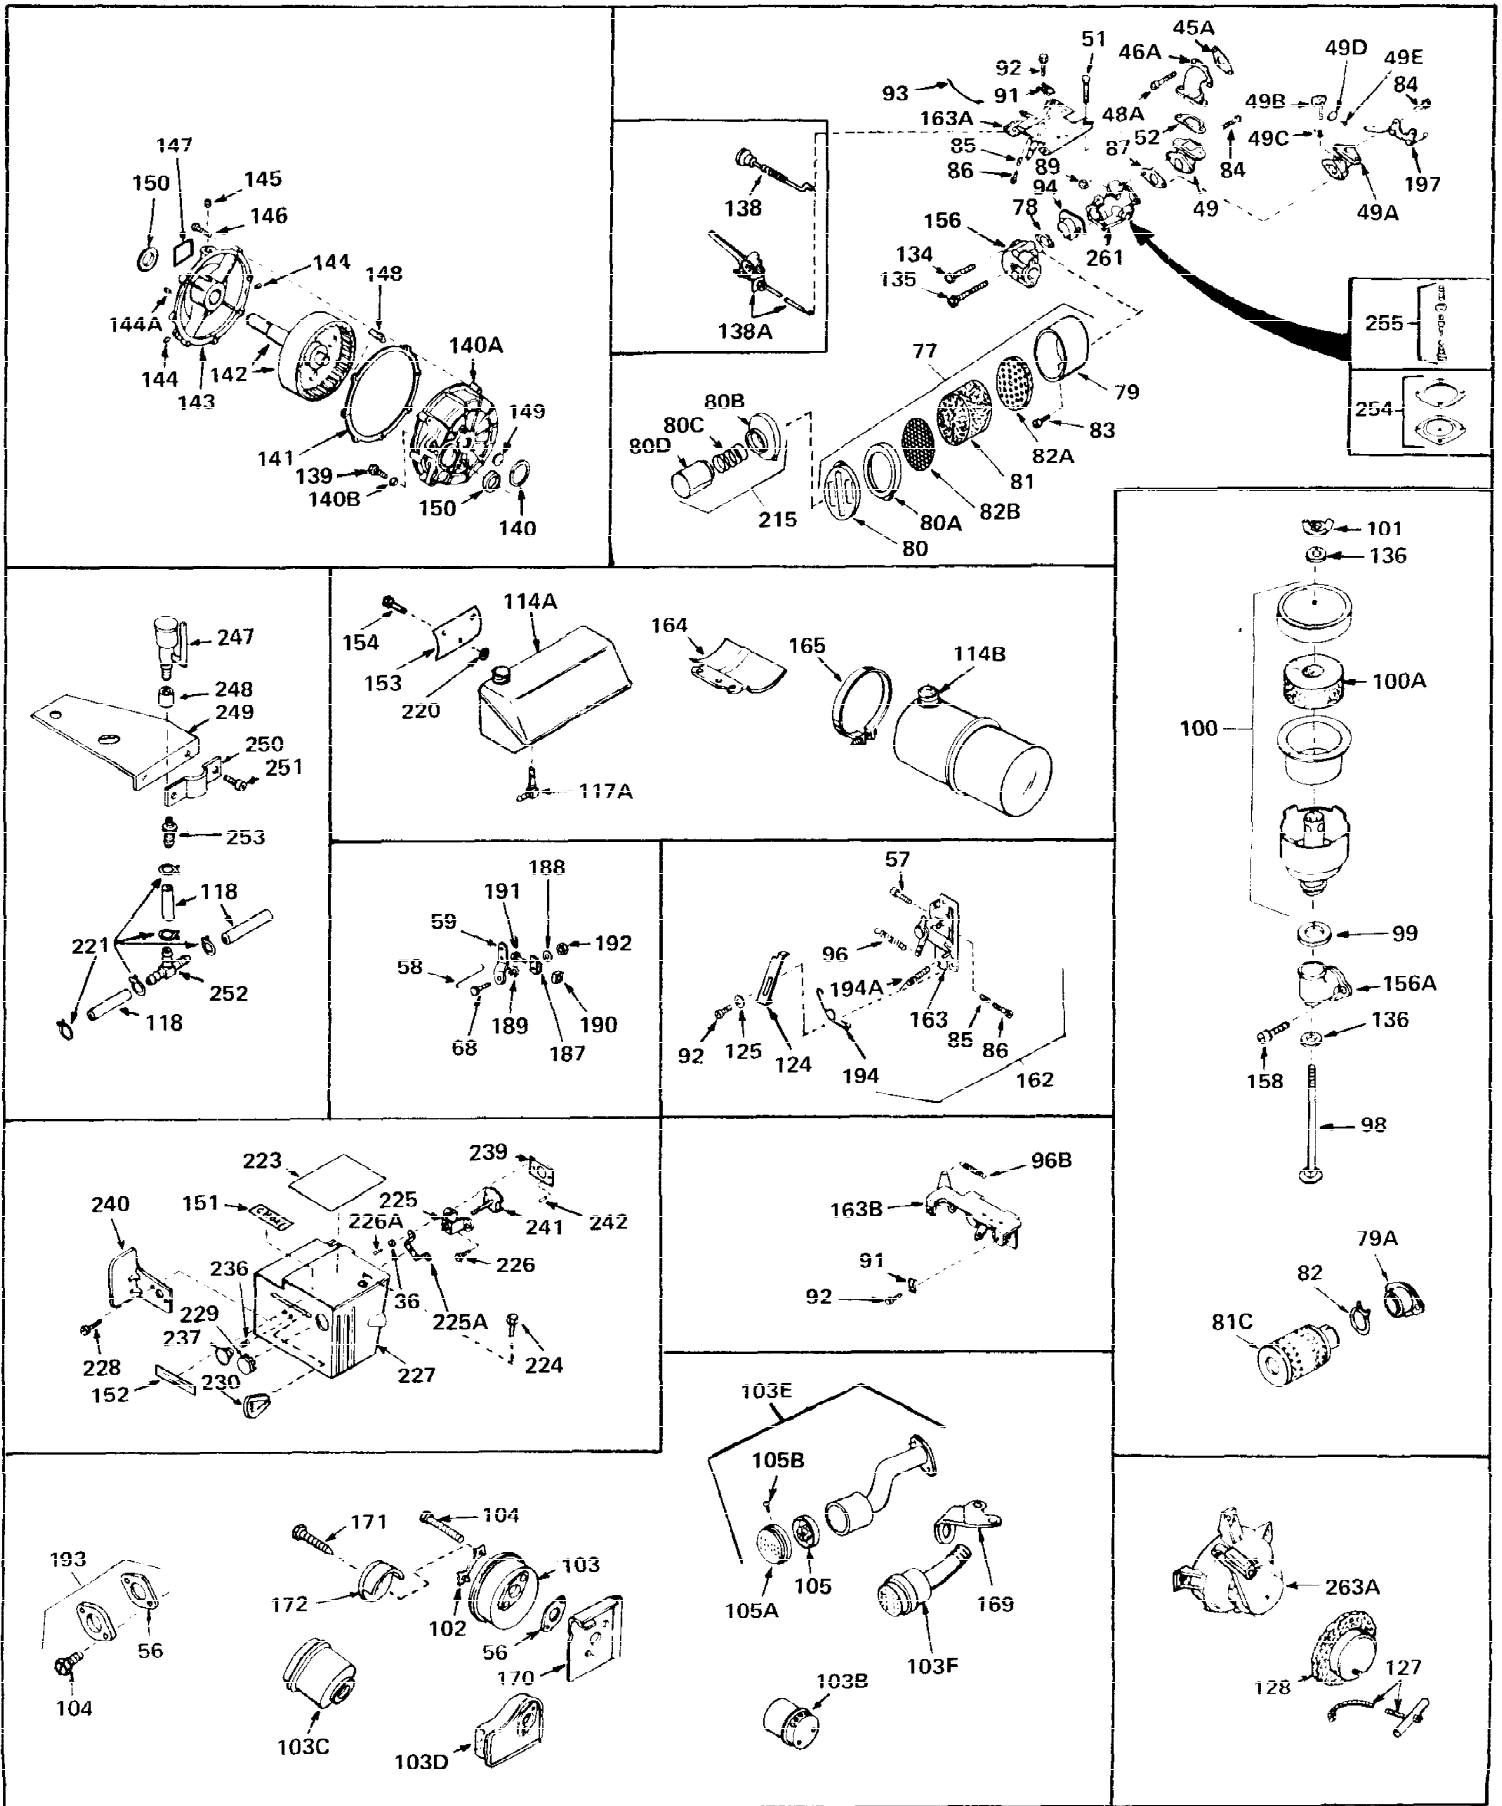

Ref #	Part Number	Qty	Description
36	8269	0	Washer
45A	30188	0	Gasket, Intake pipe
48A	650451	0	Screw
51	650454	0	Screw, Fil. flex hd. 1/4-20 x 3/4
56	30081	0	Gasket, Exhaust
57	28942	0	Screw
57	30091	0	Screw, Hex slotted washer hd., 8-32 x 1/2
57	30200	0	Screw
59	31510	0	Lever, Governor
68	650548	0	Screw, Hex washer hd., 8-32 x 5/16
77	31545	0	Cleaner Assy., Air
78	27272	0	Gasket, Air cleaner
80D	450124	0	Bag, Pre-cleaner
80C	450150	0	Spring, Pre-cleaner
82A	29962	0	Screen, Air cleaner
83	28820	0	Screw
83	650163	0	Screw, Fil. hd. Sems, 10-32 x 7/8
83	650399	0	Screw, Phil. fil. hd. Sems, 10-32 x 5/8
83	650709	0	Screw
84	30564	0	Screw
84	6201	0	Screw
84	6202	0	Screw
84	650551	0	Screw, Hex hd. cap, 1/4-28 x 1-1/4
85	28564	0	Spring, Compression
85	31342	0	Spring, Compression
85	32924	0	Spring, Compression
86	29500	0	Screw, Fil. hd. mach., Sems, 8-32 x 3/4
86	650549	0	Screw
86	650688	0	Screw, Hex hd., 10-32 x 1-5/16" (Drilled
87	26756	0	Gasket, Carburetor
89	29752	0	Nut
91	27793	0	Clip, Conduit
92	28942	0	Screw
96B	31426	0	Spring, Extension
101	9577	0	Nut, Wing, 10-24
102	30083	0	Plate, Locking
103F	33288	0	Muffler
103	30996	0	Muffler
104	27182	0	Screw, Hex hd. cap, 1/4-20 x 3-3/8
104	650253	0	Screw, Hex hd. cap, 1/4-20 x 2-1/4
104	650327	0	Screw, Fil slotted hd. Sems, 114-20 x 2-1/2
104	650493	0	Screw, Hex hd. Sems, 1/4-20 x 1-3/4
104	650561	0	Screw
104	650599	0	Screw, Hex hd. cap, Sems, 1/4-20 x 1-1/2
104	650795	0	Screw, Hex hd. cap, Sems, 1/4-20 x 2-5/16
105	33171	0	Screen, Muffler
105B	650578	0	Screw
105A	33172	0	Cover, Muffler
117A	28584	0	Strainer & Elbow
118	29774	0	Line, Fuel (Braided 8.25")
118	30705	0	Line, Fuel (Braided 16")
118	30962	0	Line, Fuel (Braided 32")
134	650163	0	Screw, Fil. hd. Sems, 10-32 x 7/8
135	650520	0	Screw
135	650544	0	Screw, Pan flex hd., 10-24 x 7/8