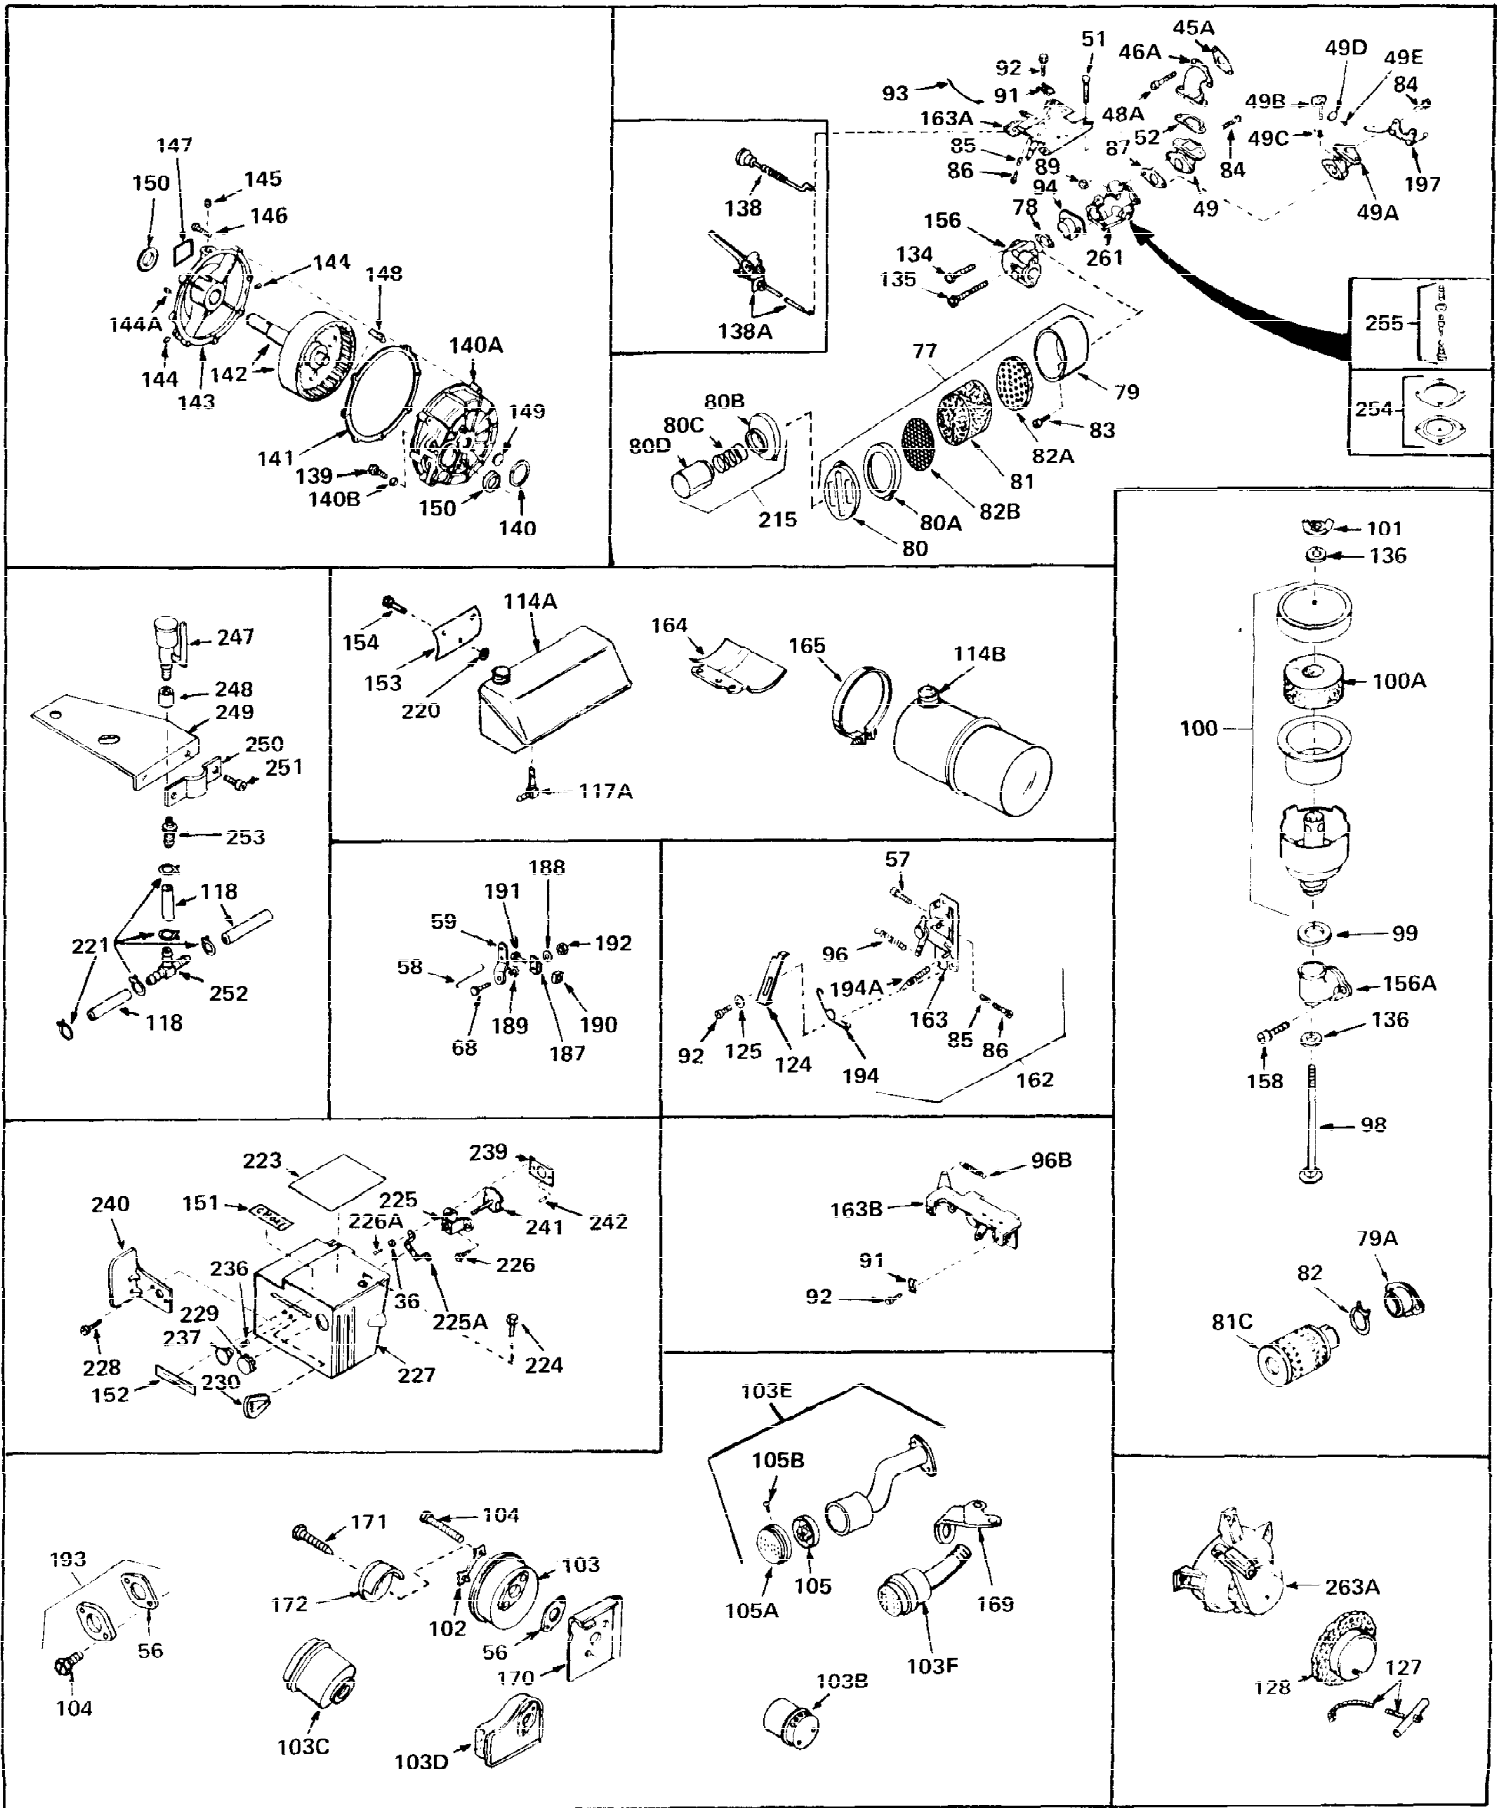

Ref #	Part Number	Qty	Description
36	8269	0	Washer
45A	30188	0	Gasket, Intake pipe
48A	650451	0	Screw
51	650454	0	Screw, Fil. flex hd. 1/4-20 x 3/4
56	33170	0	Gasket, Exhaust
57	28942	0	Screw
57	30091	0	Screw, Hex slotted washer hd., 8-32 x 1/2
57	30200	0	Screw
59	31510	0	Lever, Governor
68	650548	0	Screw, Hex washer hd., 8-32 x 5/16
77	31545	0	Cleaner Assy., Air
78	27272	0	Gasket, Air cleaner
80C	450150	0	Spring, Pre-cleaner
80D	450124	0	Bag, Pre-cleaner
82A	29962	0	Screen, Air cleaner
83	650163	0	Screw, Fil. hd. Sems, 10-32 x 7/8
83	650399	0	Screw, Phil. fil. hd. Sems, 10-32 x 5/8
83	650709	0	Screw
83	28820	0	Screw
84	30564	0	Screw
84	6201	0	Screw
84	6202	0	Screw
84	650551	0	Screw, Hex hd. cap, 1/4-28 x 1-1/4
85	28564	0	Spring, Compression
85	31342	0	Spring, Compression
85	32924	0	Spring, Compression
86	29500	0	Screw, Fil. hd. mach., Sems, 8-32 x 3/4
86	650549	0	Screw
86	650688	0	Screw, Hex hd., 10-32 x 1-5/16" (Drilled
87	26756	0	Gasket, Carburetor
89	29752	0	Nut
91	27793	0	Clip, Conduit
92	28942	0	Screw
96B	31426	0	Spring, Extension
101	9577	0	Nut, Wing, 10-24
102	30083	0	Plate, Locking
103F	33288	0	Muffler
103E	33126A	0	Muffler
104	27182	0	Screw, Hex hd. cap, 1/4-20 x 3-3/8
104	650253	0	Screw, Hex hd. cap, 1/4-20 x 2-1/4
104	650327	0	Screw, Fil slotted hd. Sems, 114-20 x 2-1/2
104	650493	0	Screw, Hex hd. Sems, 1/4-20 x 1-3/4
104	650561	0	Screw
104	650599	0	Screw, Hex hd. cap, Sems, 1/4-20 x 1-1/2
104	650795	0	Screw, Hex hd. cap, Sems, 1/4-20 x 2-5/16
105	33171	0	Screen, Muffler
105B	650578	0	Screw
105A	33172	0	Cover, Muffler
117A	28584	0	Strainer & Elbow
118	29774	0	Line, Fuel (Braided 8.25")
118	30705	0	Line, Fuel (Braided 16")
118	30962	0	Line, Fuel (Braided 32")
134	650163	0	Screw, Fil. hd. Sems, 10-32 x 7/8
135	650520	0	Screw
135	650544	0	Screw, Pan flex hd., 10-24 x 7/8