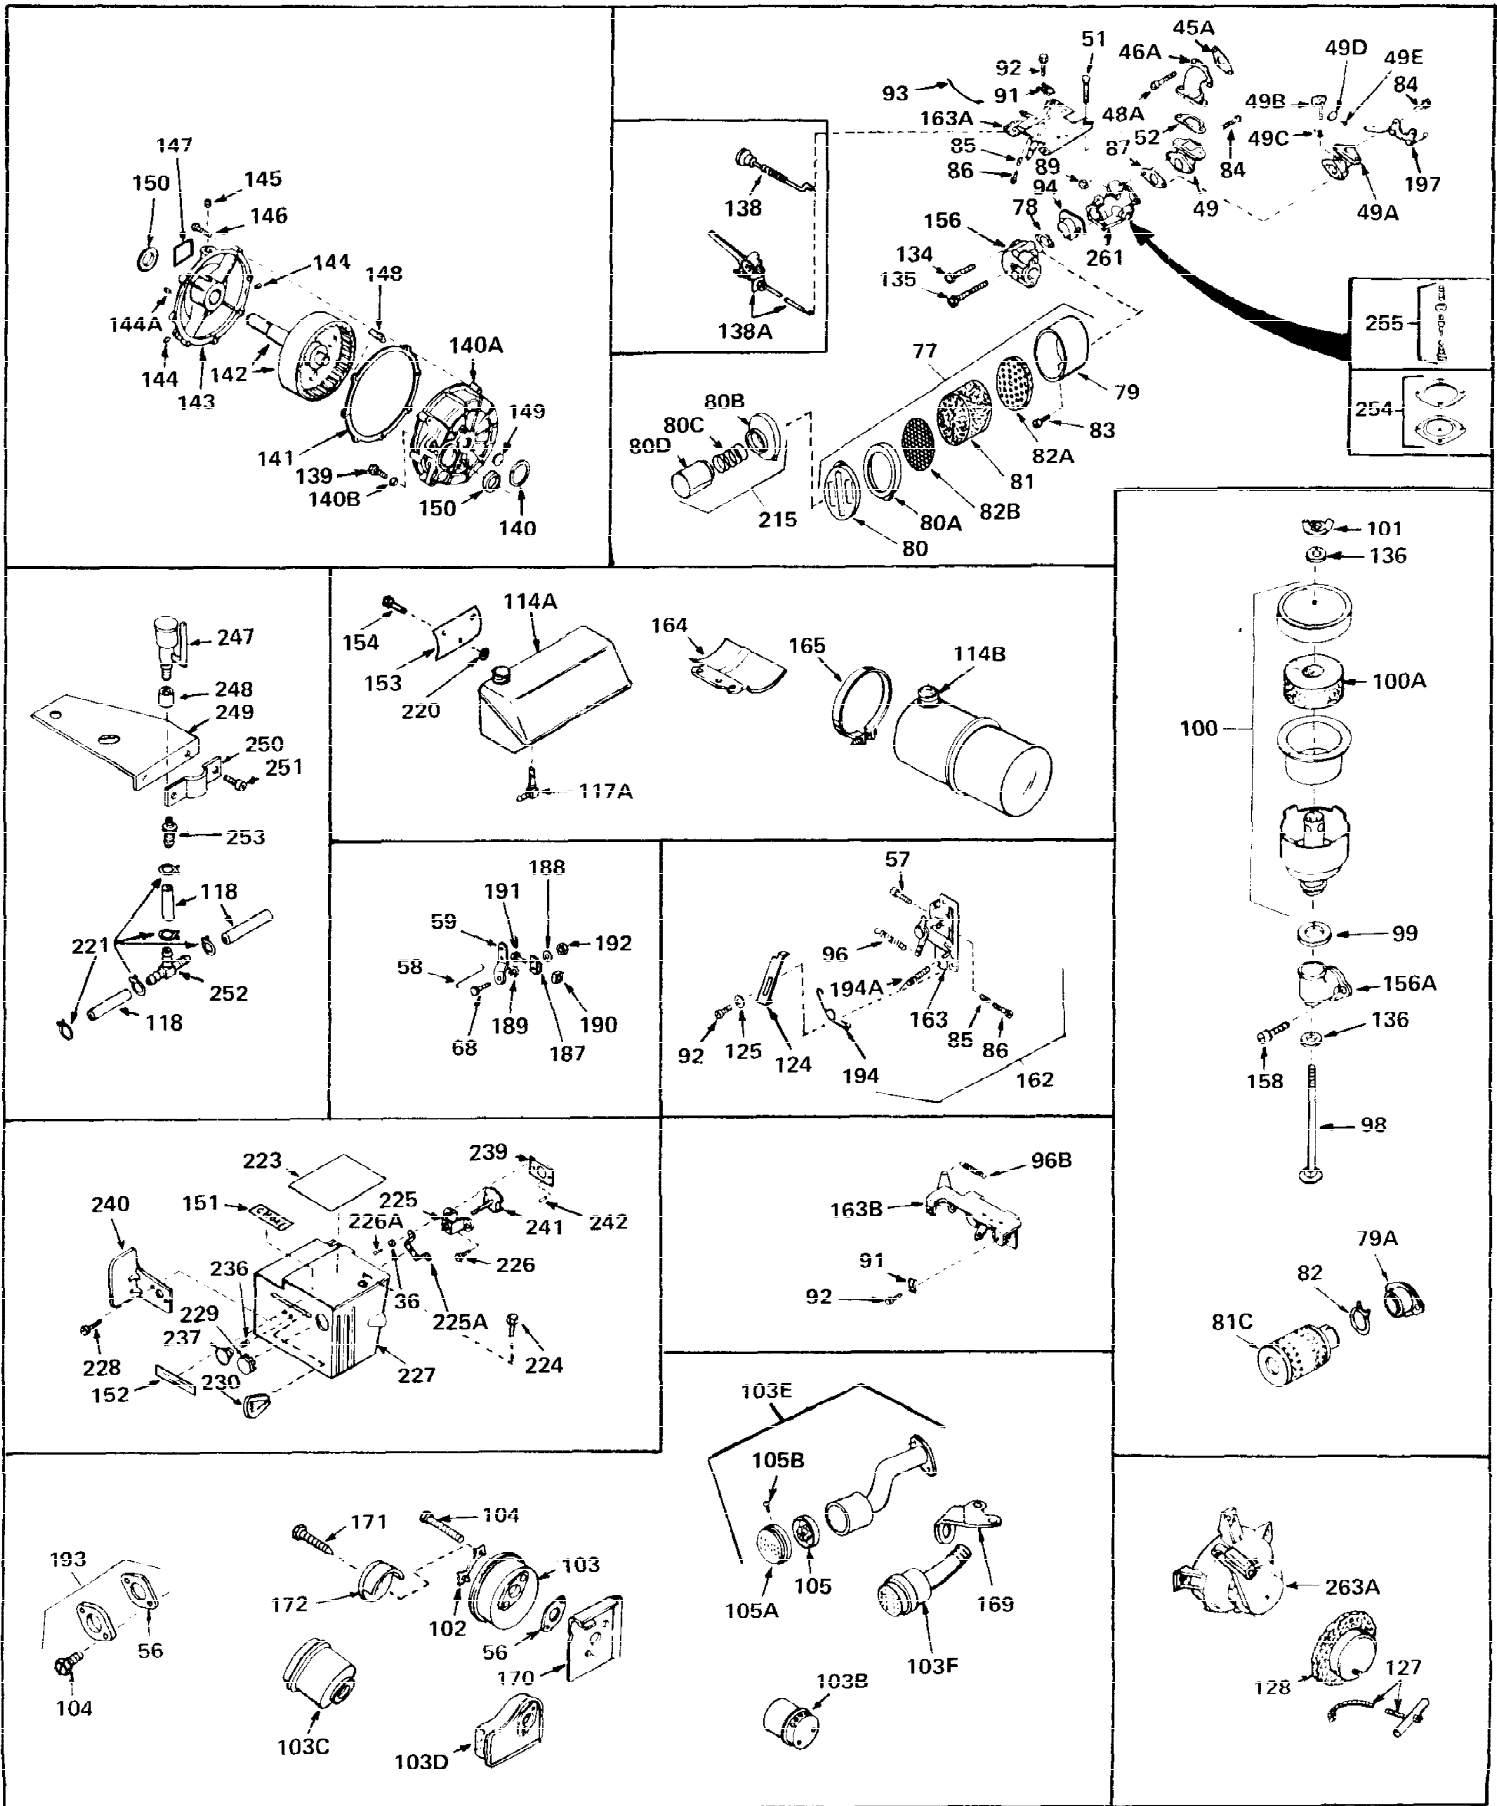

Ref #	Part Number	Qty	Description
36	8269	0	Washer
45A	30188	0	Gasket, Intake pipe
48A	650451	0	Screw
51	650454	0	Screw, Fil. flex hd. 1/4-20 x 3/4
56	30081	0	Gasket, Exhaust
57	28942	0	Screw
57	30091	0	Screw, Hex slotted washer hd., 8-32 x 1/2
57	30200	0	Screw
59	31510	0	Lever, Governor
68	650548	0	Screw, Hex washer hd., 8-32 x 5/16
77	31545	0	Cleaner Assy., Air
78	27272	0	Gasket, Air cleaner
80D	450124	0	Bag, Pre-cleaner
80C	450150	0	Spring, Pre-cleaner
82A	29962	0	Screen, Air cleaner
83	28820	0	Screw
83	650163	0	Screw, Fil. hd. Sems, 10-32 x 7/8
83	650399	0	Screw, Phil. fil. hd. Sems, 10-32 x 5/8
83	650709	0	Screw
84	30564	0	Screw
84	6201	0	Screw
84	6202	0	Screw
84	650551	0	Screw, Hex hd. cap, 1/4-28 x 1-1/4
85	28564	0	Spring, Compression
85	31342	0	Spring, Compression
85	32924	0	Spring, Compression
86	29500	0	Screw, Fil. hd. mach., Sems, 8-32 x 3/4
86	650549	0	Screw
86	650688	0	Screw, Hex hd., 10-32 x 1-5/16" (Drilled
87	26756	0	Gasket, Carburetor
89	29752	0	Nut
91	27793	0	Clip, Conduit
92	28942	0	Screw
96B	31426	0	Spring, Extension
101	9577	0	Nut, Wing, 10-24
102	30083	0	Plate, Locking
103B	30082A	0	Muffler
103F	33288	0	Muffler
104	27182	0	Screw, Hex hd. cap, 1/4-20 x 3-3/8
104	650253	0	Screw, Hex hd. cap, 1/4-20 x 2-1/4
104	650327	0	Screw, Fil slotted hd. Sems, 114-20 x 2-1/2
104	650493	0	Screw, Hex hd. Sems, 1/4-20 x 1-3/4
104	650561	0	Screw
104	650599	0	Screw, Hex hd. cap, Sems, 1/4-20 x 1-1/2
104	650795	0	Screw, Hex hd. cap, Sems, 1/4-20 x 2-5/16
105	33171	0	Screen, Muffler
105B	650578	0	Screw
105A	33172	0	Cover, Muffler
117A	28584	0	Strainer & Elbow
118	29774	0	Line, Fuel (Braided 8.25")
118	30705	0	Line, Fuel (Braided 16")
118	30962	0	Line, Fuel (Braided 32")
134	650163	0	Screw, Fil. hd. Sems, 10-32 x 7/8
135	650520	0	Screw
135	650544	0	Screw, Pan flex hd., 10-24 x 7/8