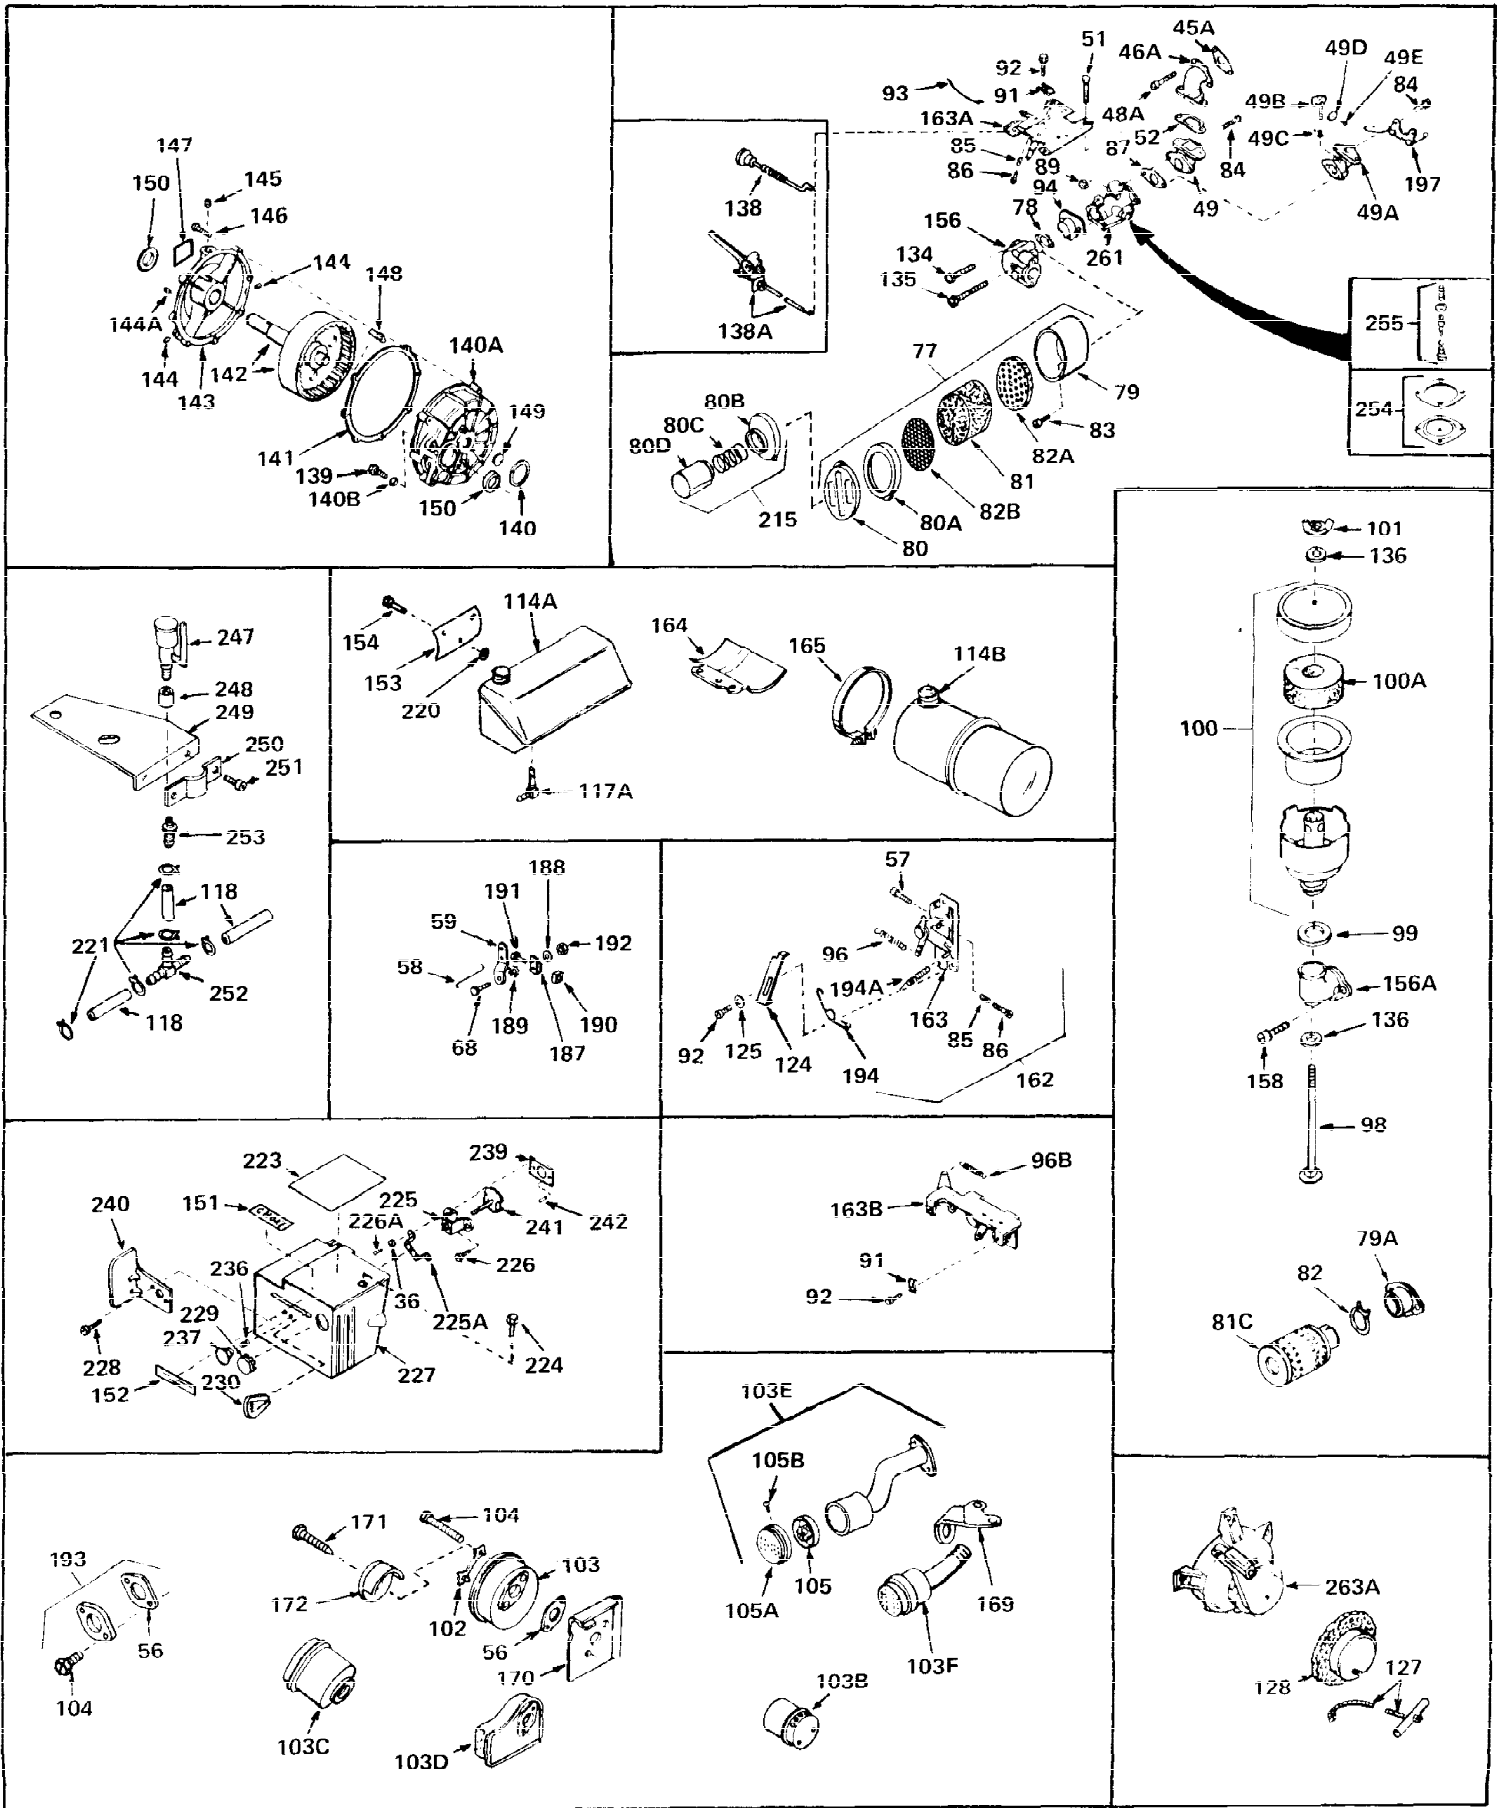

Ref #	Part Number	Qty	Description
36	8269	0	Washer
45A	30188	0	Gasket, Intake pipe
48A	650451	0	Screw
51	650454	0	Screw, Fil. flex hd. 1/4-20 x 3/4
57	28942	0	Screw
57	30091	0	Screw, Hex slotted washer hd., 8-32 x 1/2
57	30200	0	Screw
59	31510	0	Lever, Governor
68	650548	0	Screw, Hex washer hd., 8-32 x 5/16
77	31545	0	Cleaner Assy., Air
78	27272	0	Gasket, Air cleaner
80D	450124	0	Bag, Pre-cleaner
80C	450150	0	Spring, Pre-cleaner
82A	29962	0	Screen, Air cleaner
83	650163	0	Screw, Fil. hd. Sems, 10-32 x 7/8
83	650399	0	Screw, Phil. fil. hd. Sems, 10-32 x 5/8
83	650709	0	Screw
83	28820	0	Screw
84	30564	0	Screw
84	6201	0	Screw
84	6202	0	Screw
84	650551	0	Screw, Hex hd. cap, 1/4-28 x 1-1/4
85	28564	0	Spring, Compression
85	31342	0	Spring, Compression
85	32924	0	Spring, Compression
86	29500	0	Screw, Fil. hd. mach., Sems, 8-32 x 3/4
86	650549	0	Screw
86	650688	0	Screw, Hex hd., 10-32 x 1-5/16" (Drilled
87	26756	0	Gasket, Carburetor
89	29752	0	Nut
91	27793	0	Clip, Conduit
92	28942	0	Screw
96B	31426	0	Spring, Extension
101	9577	0	Nut, Wing, 10-24
102	30083	0	Plate, Locking
103F	33288	0	Muffler
104	27182	0	Screw, Hex hd. cap, 1/4-20 x 3-3/8
104	650253	0	Screw, Hex hd. cap, 1/4-20 x 2-1/4
104	650327	0	Screw, Fil slotted hd. Sems, 114-20 x 2-1/2
104	650493	0	Screw, Hex hd. Sems, 1/4-20 x 1-3/4
104	650561	0	Screw
104	650599	0	Screw, Hex hd. cap, Sems, 1/4-20 x 1-1/2
104	650795	0	Screw, Hex hd. cap, Sems, 1/4-20 x 2-5/16
105A	33172	0	Cover, Muffler
105B	650578	0	Screw
105	33171	0	Screen, Muffler
117A	28584	0	Strainer & Elbow
118	29774	0	Line, Fuel (Braided 8.25")
118	30705	0	Line, Fuel (Braided 16")
118	30962	0	Line, Fuel (Braided 32")
127	590343	0	Rope & Handle Assy., Starter
128	30892	0	Pulley, Rope starter
134	650163	0	Screw, Fil. hd. Sems, 10-32 x 7/8
135	650520	0	Screw
135	650544	0	Screw, Pan flex hd., 10-24 x 7/8