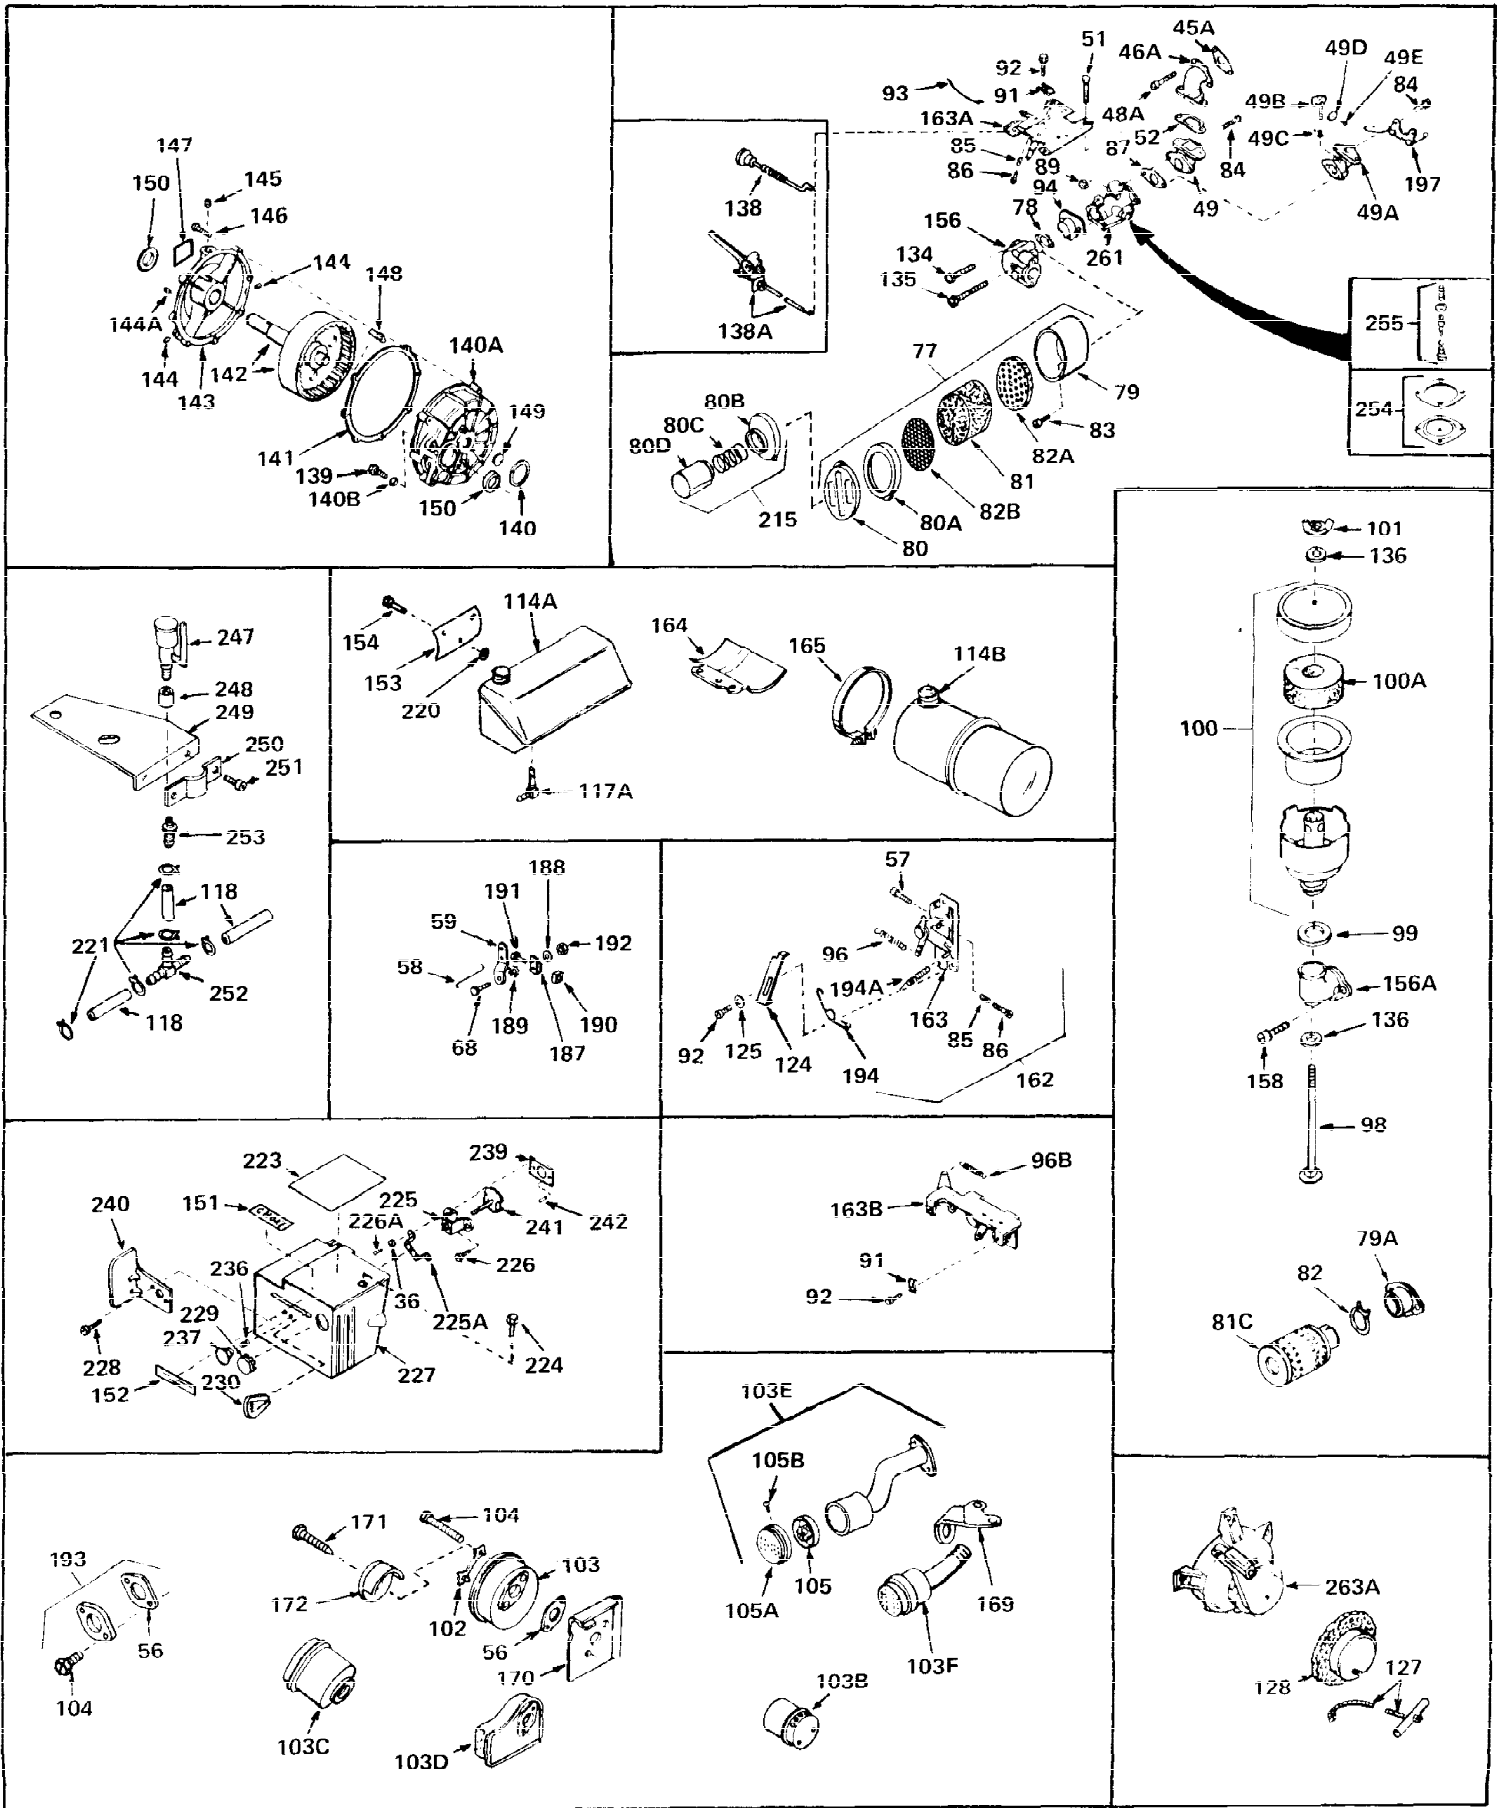

Ref #	Part Number	Qty	Description
36	8269	0	Washer
45A	30188	0	Gasket, Intake pipe
48A	650451	0	Screw
51	650454	0	Screw, Fil. flex hd. 1/4-20 x 3/4
56	30081	0	Gasket, Exhaust
57	28942	0	Screw
57	30091	0	Screw, Hex slotted washer hd., 8-32 x 1/2
57	30200	0	Screw
59	31510	0	Lever, Governor
68	650548	0	Screw, Hex washer hd., 8-32 x 5/16
77	31545	0	Cleaner Assy., Air
78	27272	0	Gasket, Air cleaner
79	450208	0	Body, Air cleaner
80C	450150	0	Spring, Pre-cleaner
80	32302	0	Cover, Air cleaner
80D	450124	0	Bag, Pre-cleaner
81	29961	0	Element, Air cleaner
82A	29962	0	Screen, Air cleaner
83	28820	0	Screw
83	650163	0	Screw, Fil. hd. Sems, 10-32 x 7/8
83	650399	0	Screw, Phil. fil. hd. Sems, 10-32 x 5/8
83	650709	0	Screw
84	30564	0	Screw
84	6201	0	Screw
84	6202	0	Screw
84	650551	0	Screw, Hex hd. cap, 1/4-28 x 1-1/4
85	28564	0	Spring, Compression
85	31342	0	Spring, Compression
85	32924	0	Spring, Compression
86	29500	0	Screw, Fil. hd. mach., Sems, 8-32 x 3/4
86	650549	0	Screw
86	650688	0	Screw, Hex hd., 10-32 x 1-5/16" (Drilled
87	26756	0	Gasket, Carburetor
89	29752	0	Nut
91	27793	0	Clip, Conduit
92	28942	0	Screw
96B	31426	0	Spring, Extension
101	9577	0	Nut, Wing, 10-24
102	30083	0	Plate, Locking
103	30996	0	Muffler
103F	33288	0	Muffler
104	27182	0	Screw, Hex hd. cap, 1/4-20 x 3-3/8
104	650253	0	Screw, Hex hd. cap, 1/4-20 x 2-1/4
104	650327	0	Screw, Fil slotted hd. Sems, 114-20 x 2-1/2
104	650493	0	Screw, Hex hd. Sems, 1/4-20 x 1-3/4
104	650561	0	Screw
104	650599	0	Screw, Hex hd. cap, Sems, 1/4-20 x 1-1/2
104	650795	0	Screw, Hex hd. cap, Sems, 1/4-20 x 2-5/16
105	33171	0	Screen, Muffler
105B	650578	0	Screw
105A	33172	0	Cover, Muffler
117A	28584	0	Strainer & Elbow
118	29774	0	Line, Fuel (Braided 8.25")
118	30705	0	Line, Fuel (Braided 16")
118	30962	0	Line, Fuel (Braided 32")