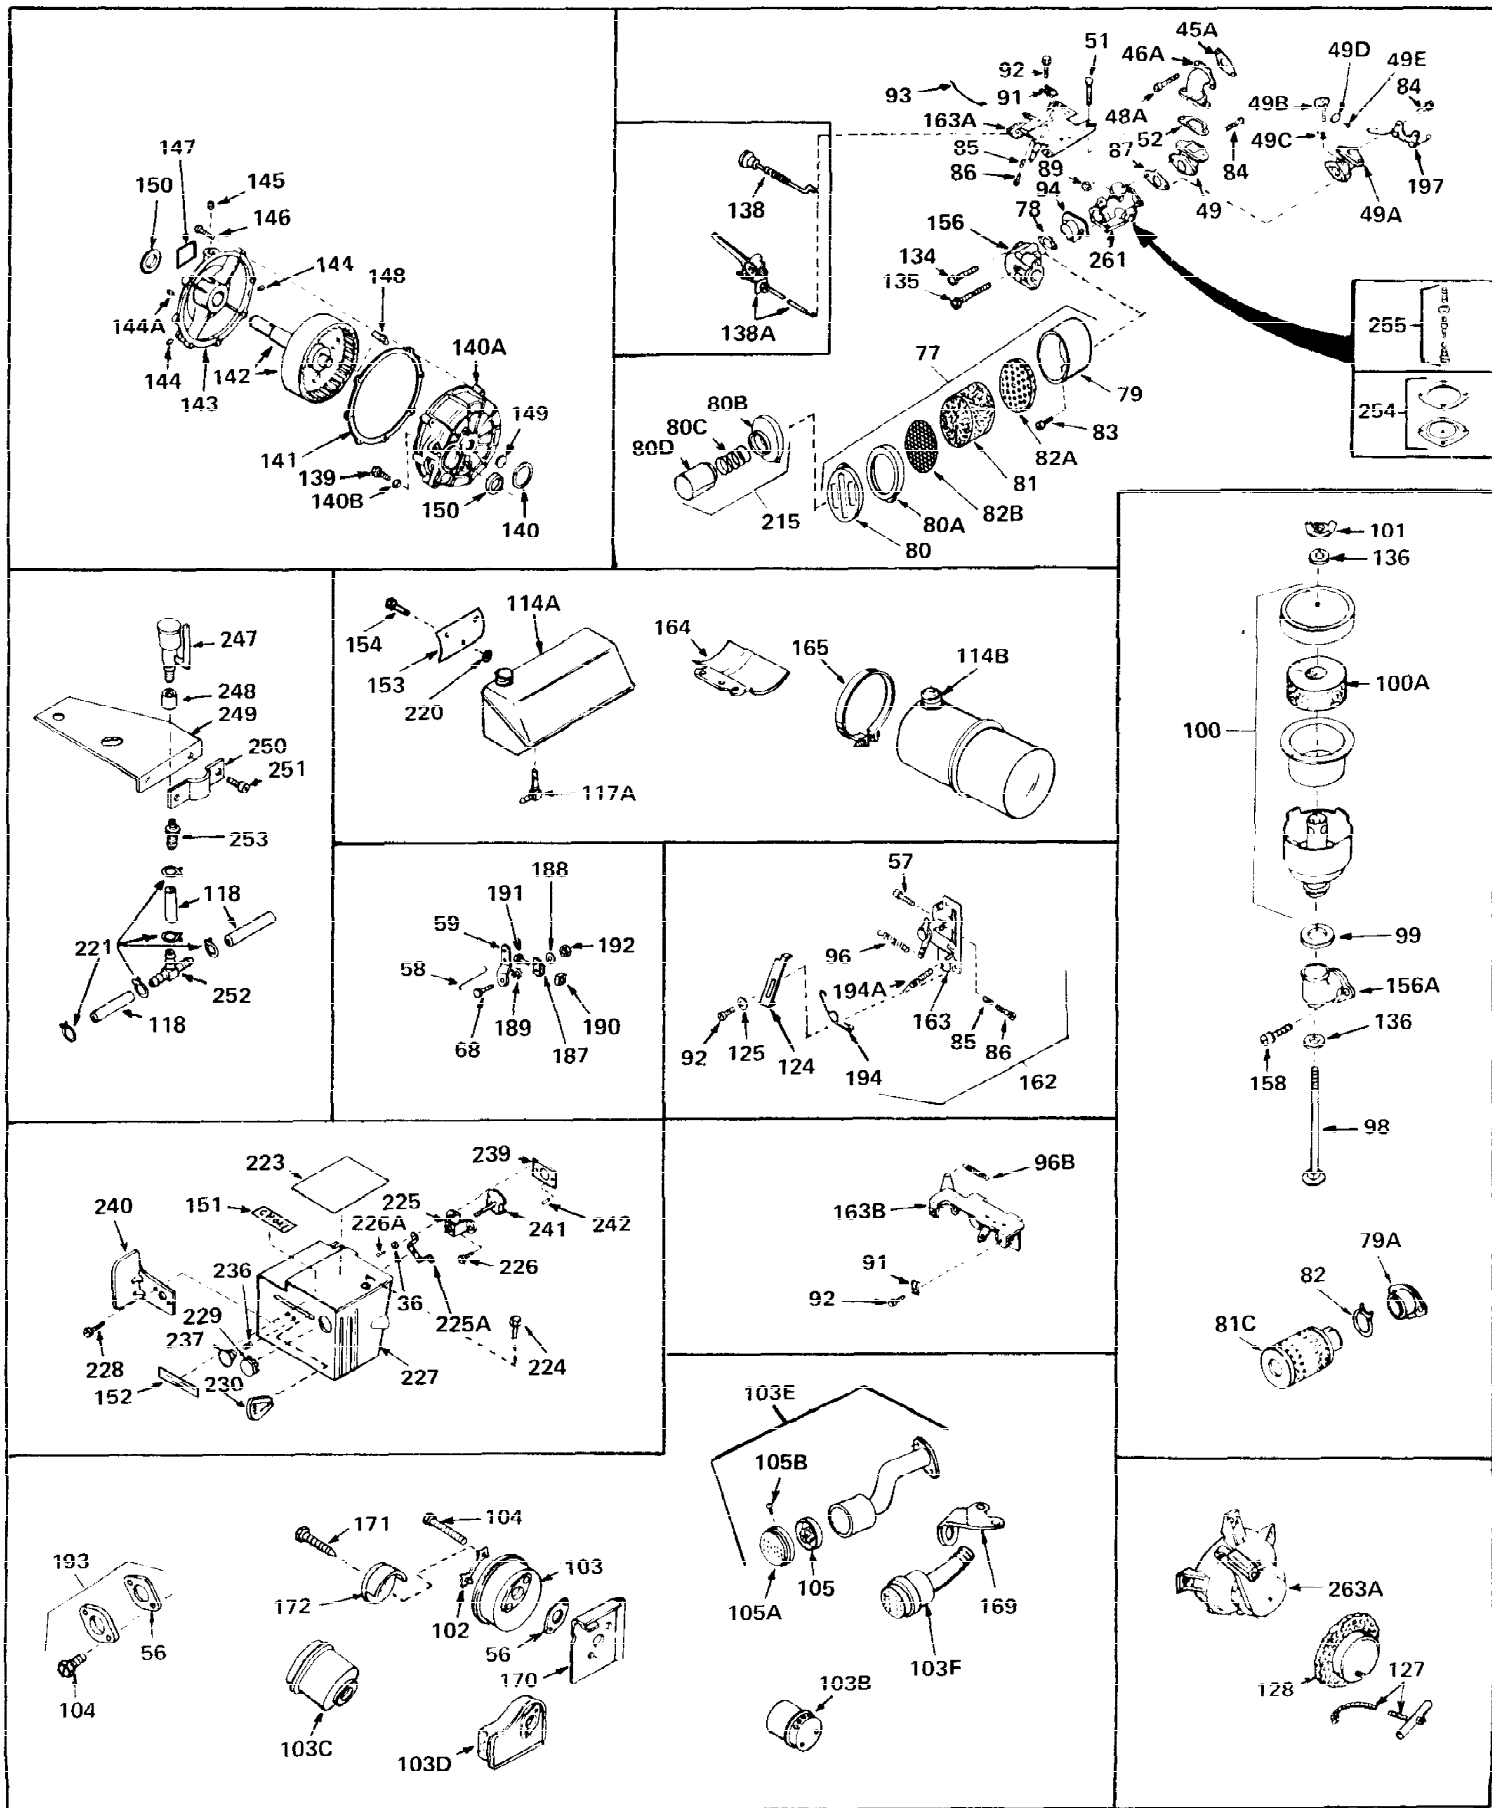

Ref #	Part Number	Qty	Description
36	8269	0	Washer
45A	30188	0	Gasket, Intake pipe
48A	650451	0	Screw
51	650454	0	Screw, Fil. flex hd. 1/4-20 x 3/4
56	30081	0	Gasket, Exhaust
57	28942	0	Screw
57	30091	0	Screw, Hex slotted washer hd., 8-32 x 1/2
57	30200	0	Screw
59	31510	0	Lever, Governor
68	650548	0	Screw, Hex washer hd., 8-32 x 5/16
77	31545	0	Cleaner Assy., Air
78	27272	0	Gasket, Air cleaner
80D	450124	0	Bag, Pre-cleaner
80C	450150	0	Spring, Pre-cleaner
82A	29962	0	Screen, Air cleaner
83	28820	0	Screw
83	650163	0	Screw, Fil. hd. Sems, 10-32 x 7/8
83	650399	0	Screw, Phil. fil. hd. Sems, 10-32 x 5/8
83	650709	0	Screw
84	30564	0	Screw
84	6201	0	Screw
84	6202	0	Screw
84	650551	0	Screw, Hex hd. cap, 1/4-28 x 1-1/4
85	28564	0	Spring, Compression
85	31342	0	Spring, Compression
85	32924	0	Spring, Compression
86	29500	0	Screw, Fil. hd. mach., Sems, 8-32 x 3/4
86	650549	0	Screw
86	650688	0	Screw, Hex hd., 10-32 x 1-5/16" (Drilled
87	26756	0	Gasket, Carburetor
89	29752	0	Nut
91	27793	0	Clip, Conduit
92	28942	0	Screw
96B	31426	0	Spring, Extension
101	9577	0	Nut, Wing, 10-24
102	30083	0	Plate, Locking
103F	33288	0	Muffler
103	30996	0	Muffler
104	27182	0	Screw, Hex hd. cap, 1/4-20 x 3-3/8
104	650253	0	Screw, Hex hd. cap, 1/4-20 x 2-1/4
104	650327	0	Screw, Fil slotted hd. Sems, 114-20 x 2-1/2
104	650493	0	Screw, Hex hd. Sems, 1/4-20 x 1-3/4
104	650561	0	Screw
104	650599	0	Screw, Hex hd. cap, Sems, 1/4-20 x 1-1/2
104	650795	0	Screw, Hex hd. cap, Sems, 1/4-20 x 2-5/16
105	33171	0	Screen, Muffler
105B	650578	0	Screw
105A	33172	0	Cover, Muffler
117A	28584	0	Strainer & Elbow
118	29774	0	Line, Fuel (Braided 8.25")
118	30705	0	Line, Fuel (Braided 16")
118	30962	0	Line, Fuel (Braided 32")
134	650163	0	Screw, Fil. hd. Sems, 10-32 x 7/8
135	650520	0	Screw
135	650544	0	Screw, Pan flex hd., 10-24 x 7/8