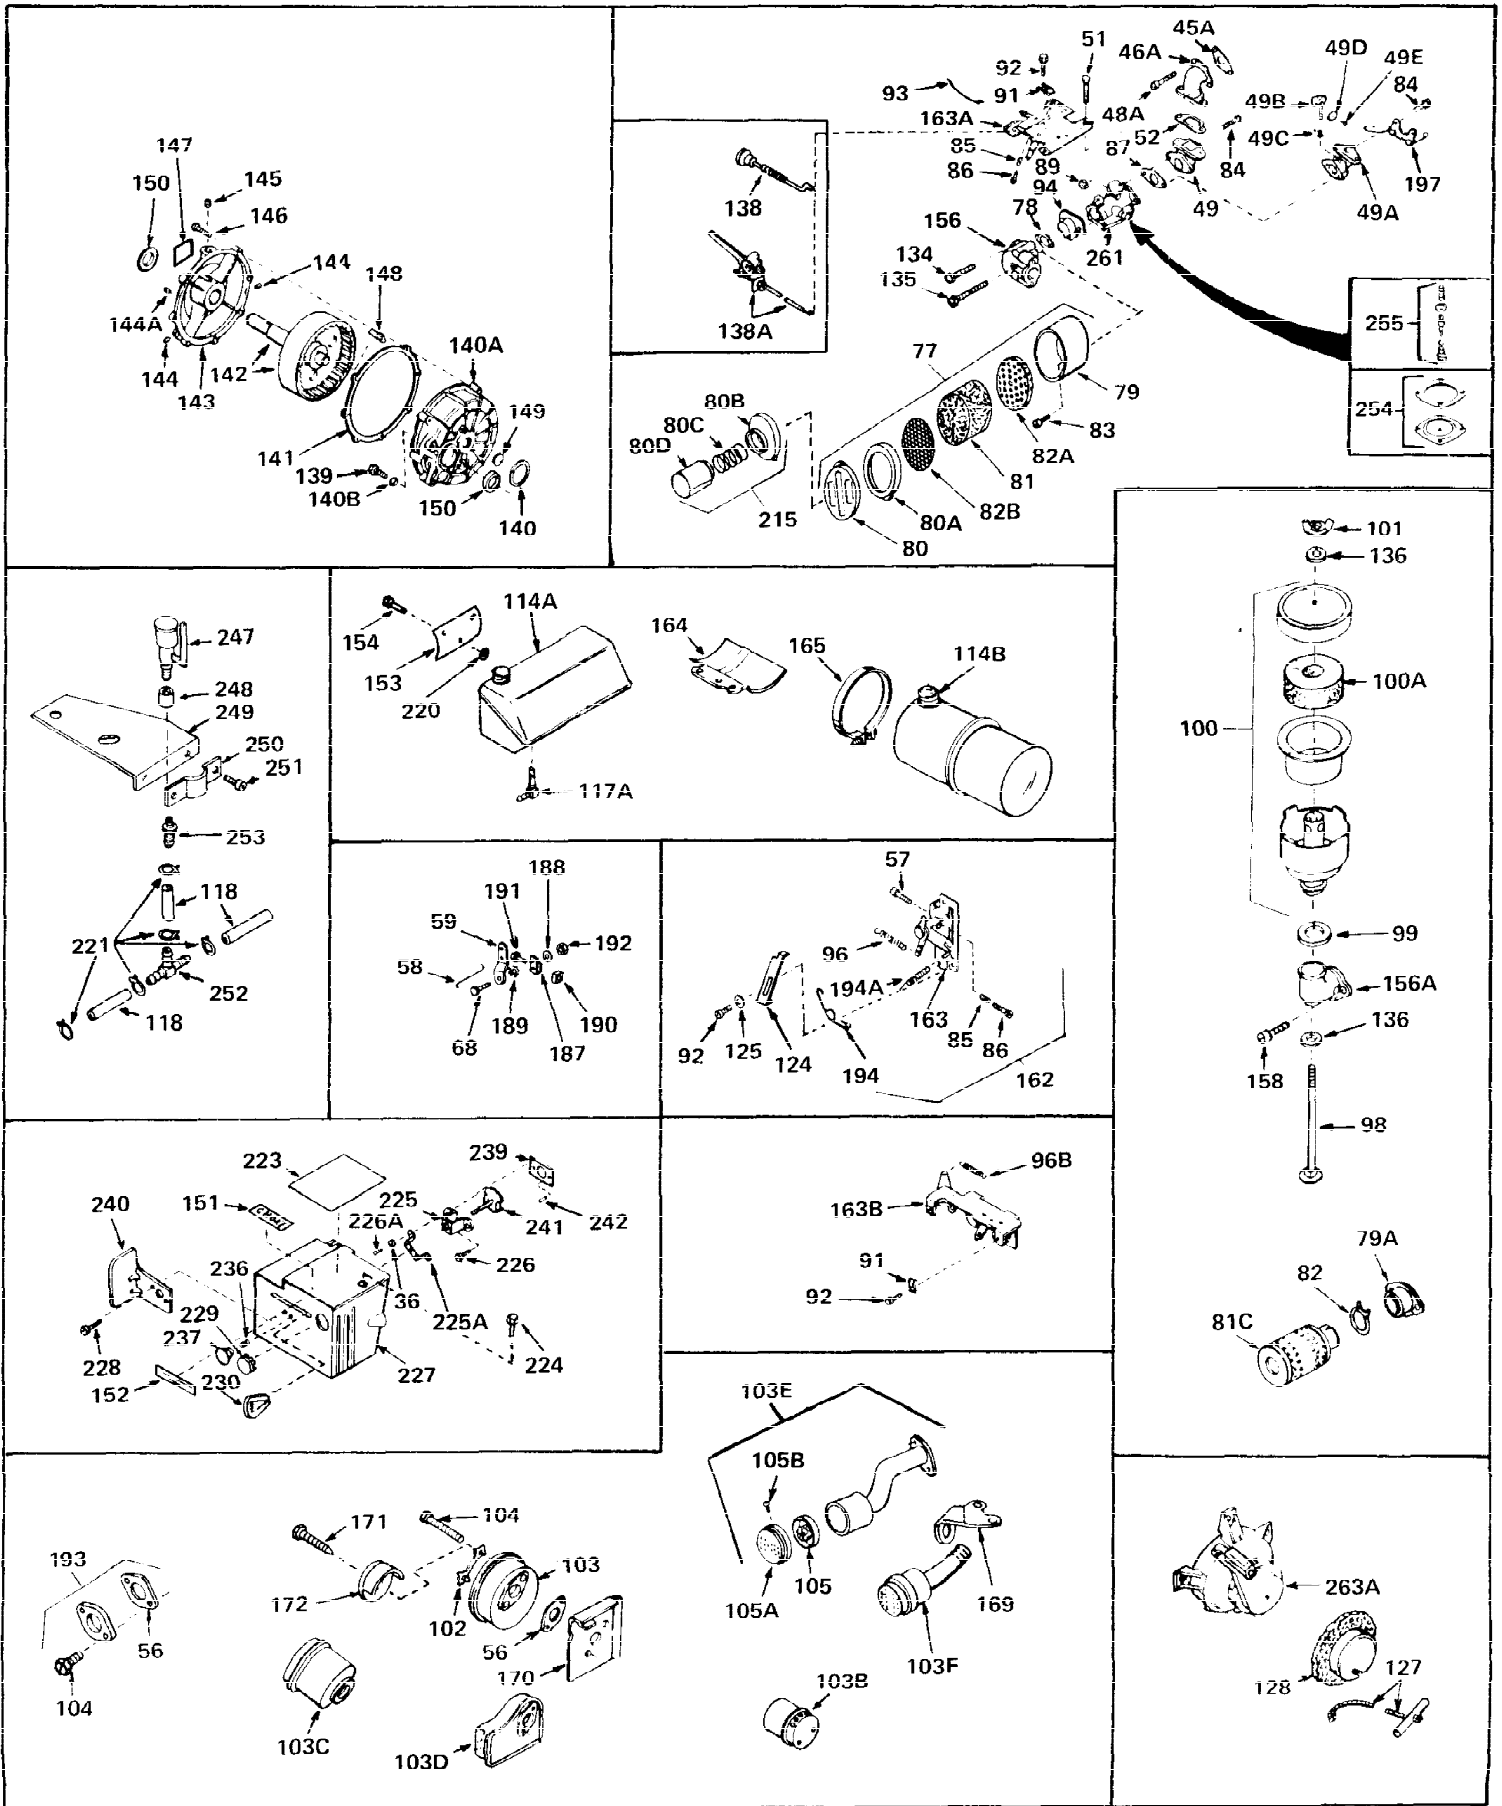

Ref #	Part Number	Qty	Description
36	8269	0	Washer
45A	30188	0	Gasket, Intake pipe
48A	650451	0	Screw
51	650454	0	Screw, Fil. flex hd. 1/4-20 x 3/4
57	28942	0	Screw
57	30091	0	Screw, Hex slotted washer hd., 8-32 x 1/2
57	30200	0	Screw
59	31510	0	Lever, Governor
68	650548	0	Screw, Hex washer hd., 8-32 x 5/16
77	31545	0	Cleaner Assy., Air
78	27272	0	Gasket, Air cleaner
80D	450124	0	Bag, Pre-cleaner
80C	450150	0	Spring, Pre-cleaner
82A	29962	0	Screen, Air cleaner
83	650399	0	Screw, Phil. fil. hd. Sems, 10-32 x 5/8
83	650709	0	Screw
83	28820	0	Screw
83	650163	0	Screw, Fil. hd. Sems, 10-32 x 7/8
84	30564	0	Screw
84	6201	0	Screw
84	6202	0	Screw
84	650551	0	Screw, Hex hd. cap, 1/4-28 x 1-1/4
85	28564	0	Spring, Compression
85	31342	0	Spring, Compression
85	32924	0	Spring, Compression
86	29500	0	Screw, Fil. hd. mach., Sems, 8-32 x 3/4
86	650549	0	Screw
86	650688	0	Screw, Hex hd., 10-32 x 1-5/16" (Drilled
87	26756	0	Gasket, Carburetor
89	29752	0	Nut
91	27793	0	Clip, Conduit
92	28942	0	Screw
96B	31426	0	Spring, Extension
101	9577	0	Nut, Wing, 10-24
102	30083	0	Plate, Locking
103E	33126A	0	Muffler
103F	33288	0	Muffler
104	27182	0	Screw, Hex hd. cap, 1/4-20 x 3-3/8
104	650253	0	Screw, Hex hd. cap, 1/4-20 x 2-1/4
104	650327	0	Screw, Fil slotted hd. Sems, 114-20 x 2-1/2
104	650493	0	Screw, Hex hd. Sems, 1/4-20 x 1-3/4
104	650561	0	Screw
104	650599	0	Screw, Hex hd. cap, Sems, 1/4-20 x 1-1/2
104	650795	0	Screw, Hex hd. cap, Sems, 1/4-20 x 2-5/16
105	33171	0	Screen, Muffler
105B	650578	0	Screw
105A	33172	0	Cover, Muffler
117A	28584	0	Strainer & Elbow
118	29774	0	Line, Fuel (Braided 8.25")
118	30705	0	Line, Fuel (Braided 16")
118	30962	0	Line, Fuel (Braided 32")
134	650163	0	Screw, Fil. hd. Sems, 10-32 x 7/8
135	650520	0	Screw
135	650544	0	Screw, Pan flex hd., 10-24 x 7/8
136	27183	0	Washer, Fiber