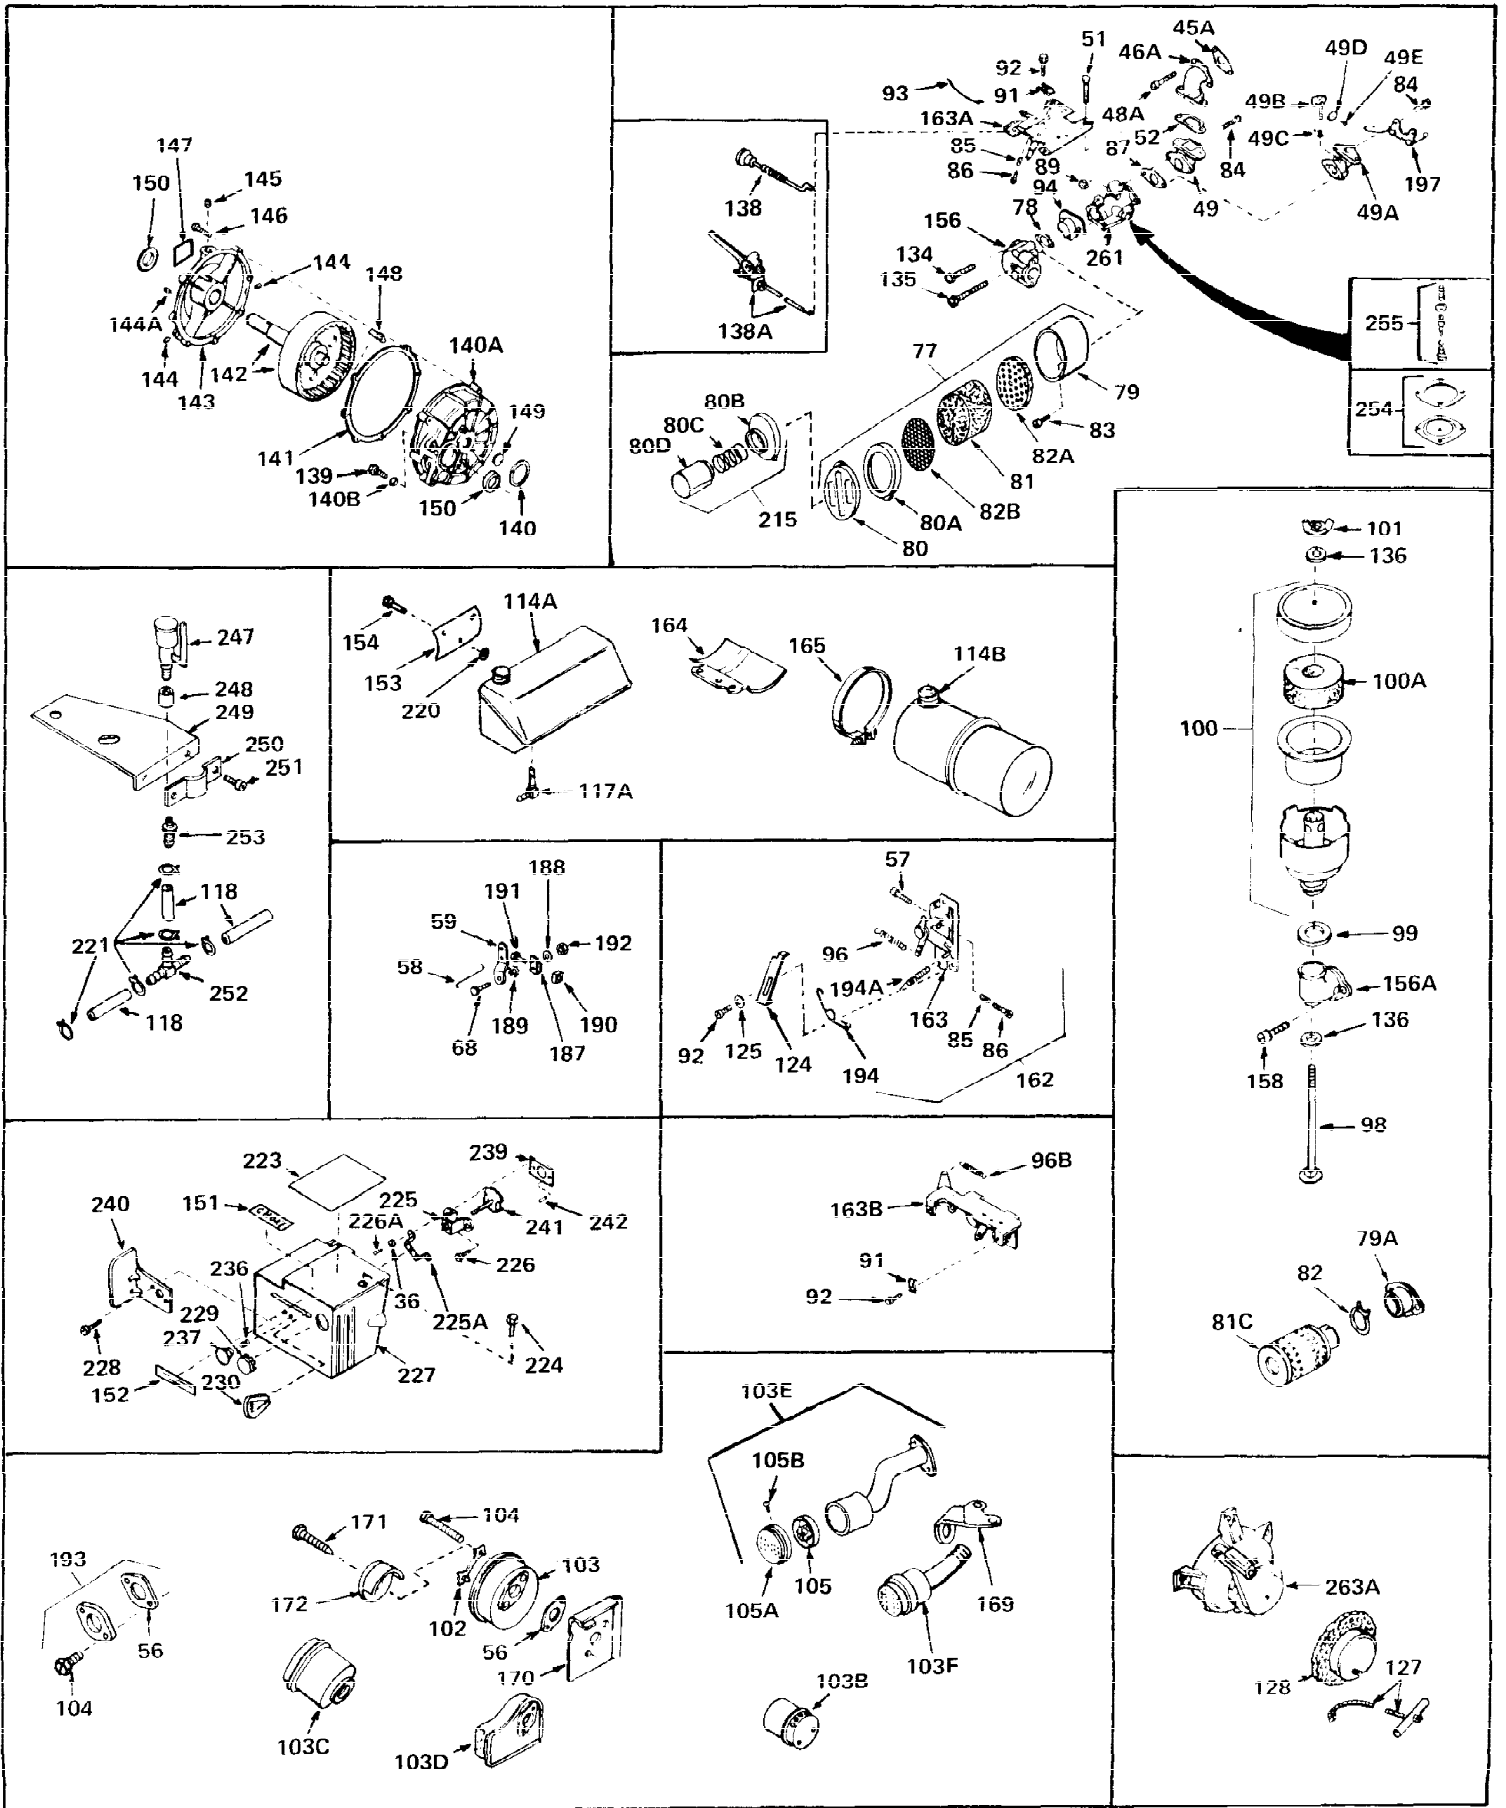

Ref #	Part Number	Qty	Description
36	8269	0	Washer
45A	30188	0	Gasket, Intake pipe
46A	31429	0	Pipe, Upper intake
48A	650451	0	Screw
49	31430	0	Pipe, Lower intake
51	650454	0	Screw, Fil. flex hd. 1/4-20 x 3/4
52	31340	0	Gasket, Intake pipe
56	30081	0	Gasket, Exhaust
57	28942	0	Screw
57	30091	0	Screw, Hex slotted washer hd., 8-32 x 1/2
57	30200	0	Screw
59	31336	0	Lever, Governor
68	650548	0	Screw, Hex washer hd., 8-32 x 5/16
77	31545	0	Cleaner Assy., Air
78	27272	0	Gasket, Air cleaner
79A	32971	0	Adapter, Air cleaner
80D	450124	0	Bag, Pre-cleaner
80C	450150	0	Spring, Pre-cleaner
82A	29962	0	Screen, Air cleaner
83	28820	0	Screw
83	650163	0	Screw, Fil. hd. Sems, 10-32 x 7/8
83	650399	0	Screw, Phil. fil. hd. Sems, 10-32 x 5/8
83	650709	0	Screw
84	30564	0	Screw
84	6201	0	Screw
84	6202	0	Screw
84	650551	0	Screw, Hex hd. cap, 1/4-28 x 1-1/4
85	28564	0	Spring, Compression
85	31342	0	Spring, Compression
85	32924	0	Spring, Compression
86	29500	0	Screw, Fil. hd. mach., Sems, 8-32 x 3/4
86	650549	0	Screw
86	650688	0	Screw, Hex hd., 10-32 x 1-5/16" (Drilled
87	31688	0	Gasket, Carburetor (1/8 thick)
89	29752	0	Nut
91	27793	0	Clip, Conduit
92	28942	0	Screw
96	31349	0	Spring, Extension
101	9577	0	Nut, Wing, 10-24
102	30083	0	Plate, Locking
103	30996	0	Muffler
103F	33288	0	Muffler
104	27182	0	Screw, Hex hd. cap, 1/4-20 x 3-3/8
104	650253	0	Screw, Hex hd. cap, 1/4-20 x 2-1/4
104	650327	0	Screw, Fil slotted hd. Sems, 114-20 x 2-1/2
104	650493	0	Screw, Hex hd. Sems, 1/4-20 x 1-3/4
104	650561	0	Screw
104	650599	0	Screw, Hex hd. cap, Sems, 1/4-20 x 1-1/2
104	650795	0	Screw, Hex hd. cap, Sems, 1/4-20 x 2-5/16
105	33171	0	Screen, Muffler
105B	650578	0	Screw
105A	33172	0	Cover, Muffler
117A	28584	0	Strainer & Elbow
118	29774	0	Line, Fuel (Braided 8.25")
118	30705	0	Line, Fuel (Braided 16")