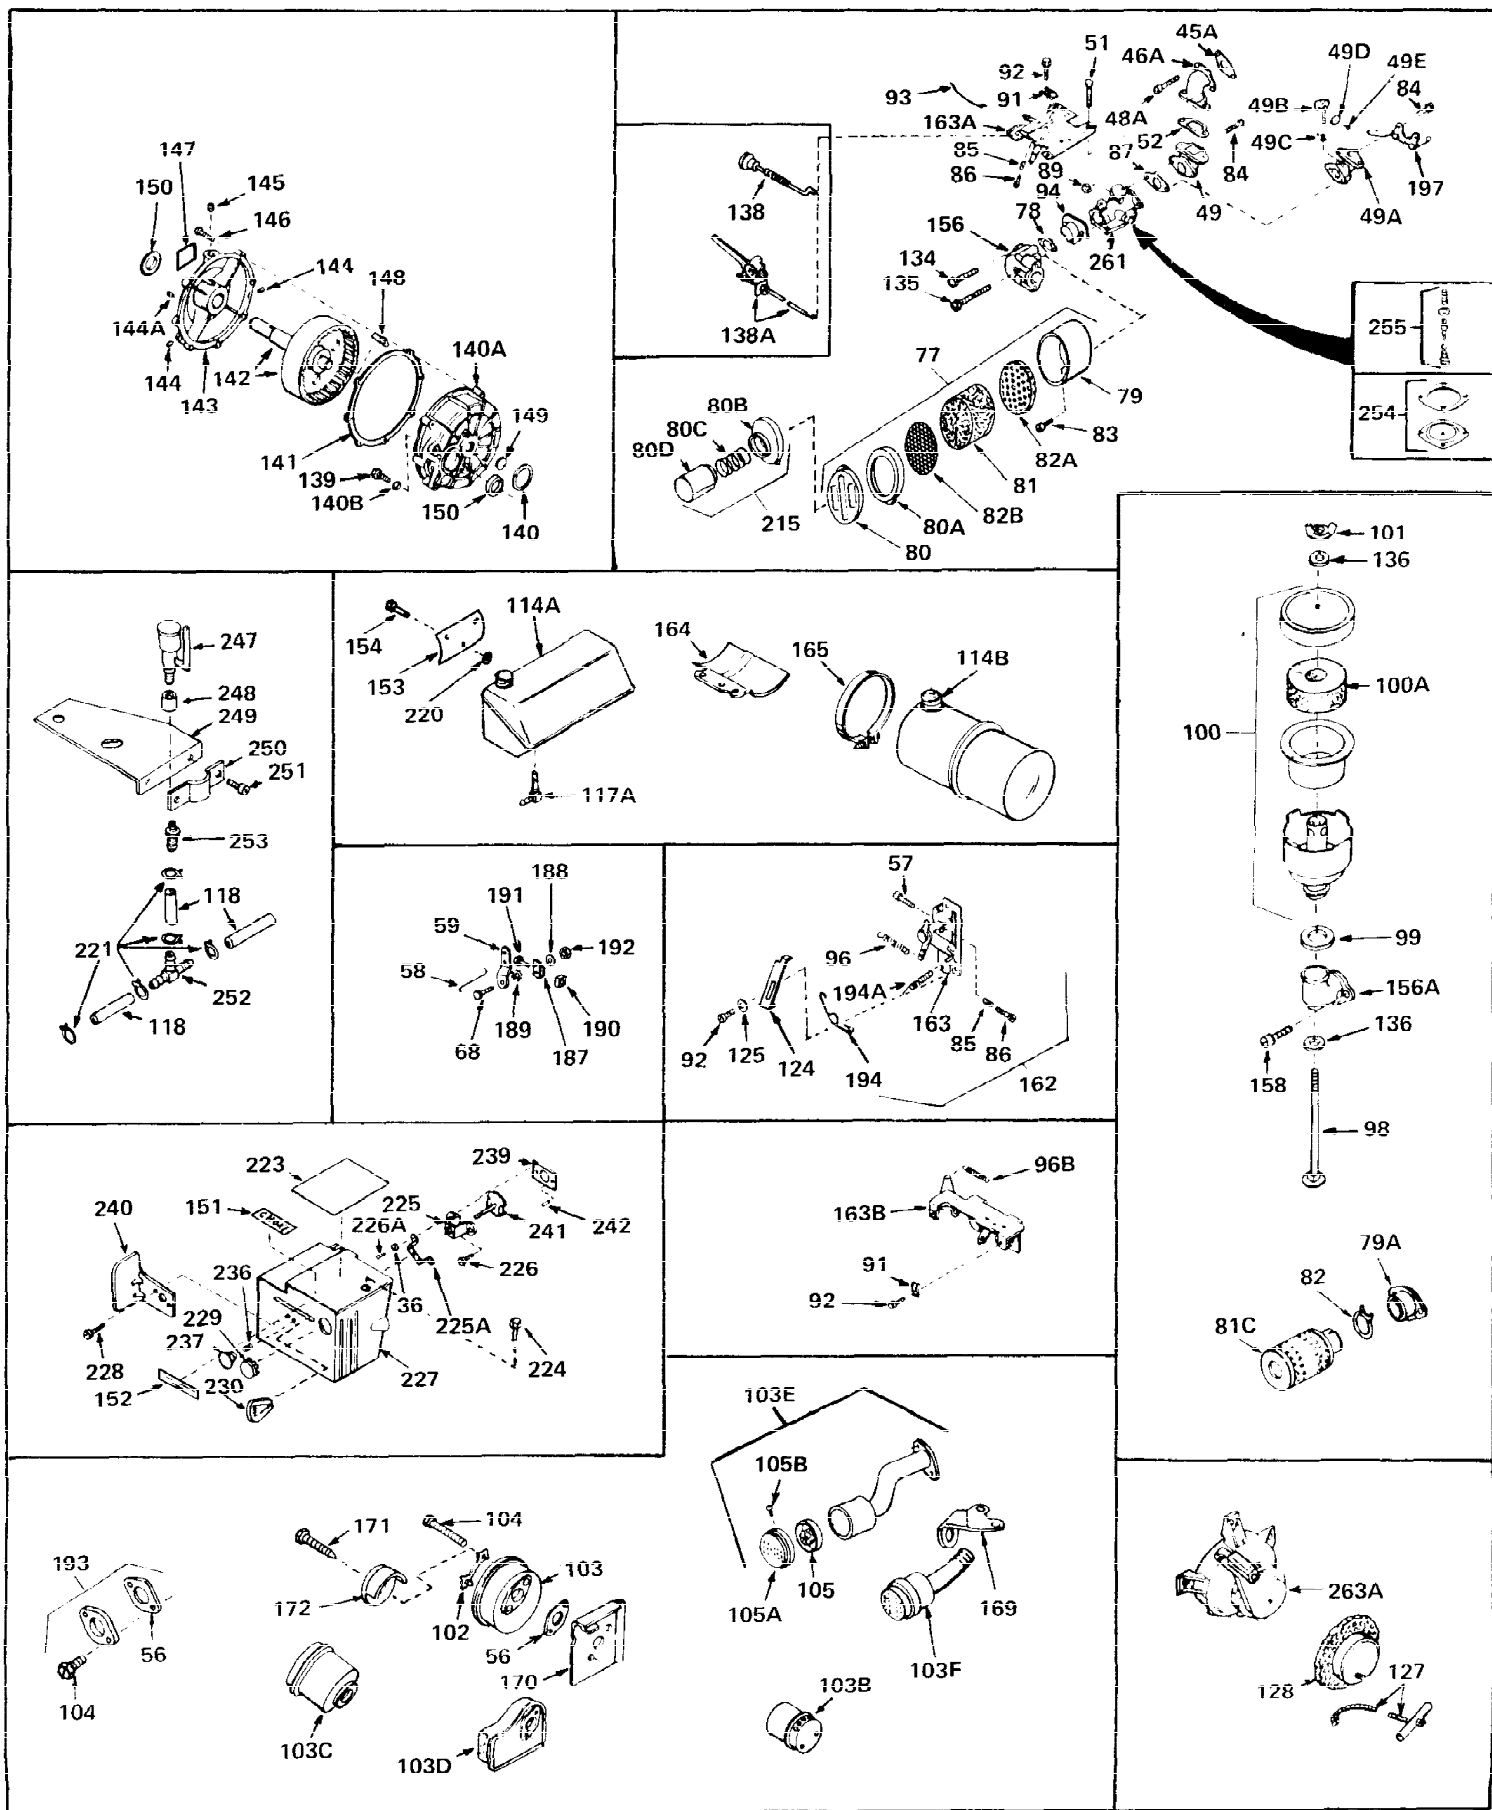

Ref #	Part Number	Qty	Description
36	8269	0	Washer
45A	30188	0	Gasket, Intake pipe
46A	31429	0	Pipe, Upper intake
48A	650451	0	Screw
49	31430	0	Pipe, Lower intake
51	650454	0	Screw, Fil. flex hd. 1/4-20 x 3/4
52	31340	0	Gasket, Intake pipe
56	30081	0	Gasket, Exhaust
57	28942	0	Screw
57	30091	0	Screw, Hex slotted washer hd., 8-32 x 1/2
57	30200	0	Screw
59	31336	0	Lever, Governor
68	650548	0	Screw, Hex washer hd., 8-32 x 5/16
77	31545	0	Cleaner Assy., Air
78	27272	0	Gasket, Air cleaner
79A	32971	0	Adapter, Air cleaner
80D	450124	0	Bag, Pre-cleaner
80C	450150	0	Spring, Pre-cleaner
82A	29962	0	Screen, Air cleaner
83	28820	0	Screw
83	650163	0	Screw, Fil. hd. Sems, 10-32 x 7/8
83	650399	0	Screw, Phil. fil. hd. Sems, 10-32 x 5/8
83	650709	0	Screw
84	30564	0	Screw
84	6201	0	Screw
84	6202	0	Screw
84	650551	0	Screw, Hex hd. cap, 1/4-28 x 1-1/4
85	28564	0	Spring, Compression
85	31342	0	Spring, Compression
85	32924	0	Spring, Compression
86	29500	0	Screw, Fil. hd. mach., Sems, 8-32 x 3/4
86	650549	0	Screw
86	650688	0	Screw, Hex hd., 10-32 x 1-5/16" (Drilled
87	31688	0	Gasket, Carburetor (1/8 thick)
89	29752	0	Nut
91	27793	0	Clip, Conduit
92	28942	0	Screw
96	31349	0	Spring, Extension
101	9577	0	Nut, Wing, 10-24
102	30083	0	Plate, Locking
103	30996	0	Muffler
103F	33288	0	Muffler
104	27182	0	Screw, Hex hd. cap, 1/4-20 x 3-3/8
104	650253	0	Screw, Hex hd. cap, 1/4-20 x 2-1/4
104	650327	0	Screw, Fil slotted hd. Sems, 114-20 x 2-1/2
104	650493	0	Screw, Hex hd. Sems, 1/4-20 x 1-3/4
104	650561	0	Screw
104	650599	0	Screw, Hex hd. cap, Sems, 1/4-20 x 1-1/2
104	650795	0	Screw, Hex hd. cap, Sems, 1/4-20 x 2-5/16
105A	33172	0	Cover, Muffler
105B	650578	0	Screw
105	33171	0	Screen, Muffler
117A	28584	0	Strainer & Elbow
118	29774	0	Line, Fuel (Braided 8.25")
118	30705	0	Line, Fuel (Braided 16")