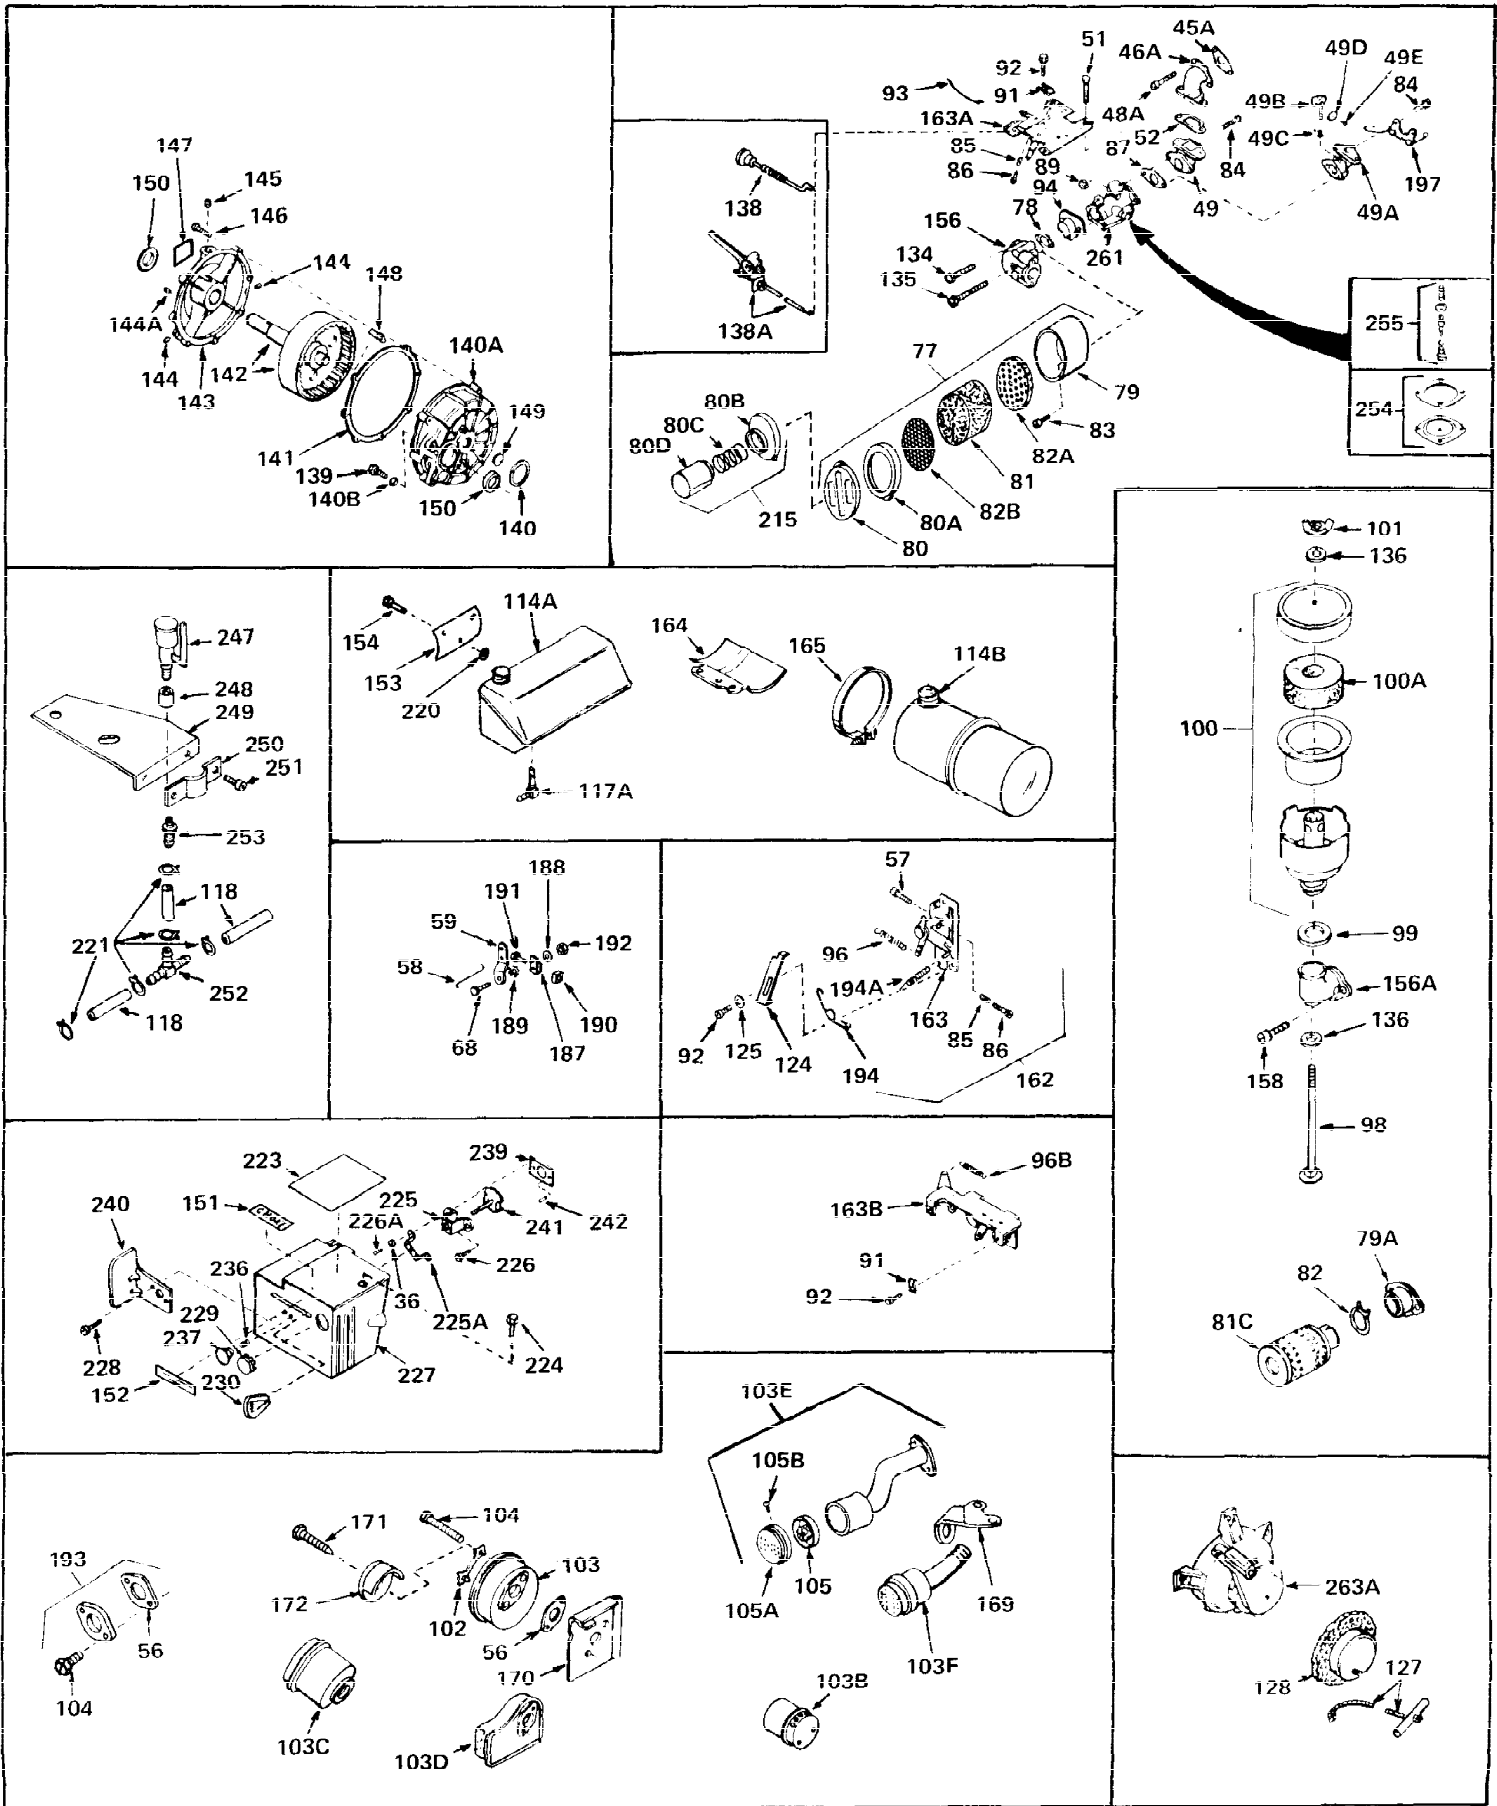

Ref #	Part Number	Qty	Description
36	8269	0	Washer
45A	30188	0	Gasket, Intake pipe
48A	650451	0	Screw
51	650454	0	Screw, Fil. flex hd. 1/4-20 x 3/4
56	33170	0	Gasket, Exhaust
57	28942	0	Screw
57	30091	0	Screw, Hex slotted washer hd., 8-32 x 1/2
57	30200	0	Screw
59	31510	0	Lever, Governor
68	650548	0	Screw, Hex washer hd., 8-32 x 5/16
77	31545	0	Cleaner Assy., Air
78	27272	0	Gasket, Air cleaner
80D	450124	0	Bag, Pre-cleaner
80C	450150	0	Spring, Pre-cleaner
82A	29962	0	Screen, Air cleaner
83	650163	0	Screw, Fil. hd. Sems, 10-32 x 7/8
83	650399	0	Screw, Phil. fil. hd. Sems, 10-32 x 5/8
83	650709	0	Screw
83	28820	0	Screw
84	30564	0	Screw
84	6201	0	Screw
84	6202	0	Screw
84	650551	0	Screw, Hex hd. cap, 1/4-28 x 1-1/4
85	28564	0	Spring, Compression
85	31342	0	Spring, Compression
85	32924	0	Spring, Compression
86	29500	0	Screw, Fil. hd. mach., Sems, 8-32 x 3/4
86	650549	0	Screw
86	650688	0	Screw, Hex hd., 10-32 x 1-5/16" (Drilled
87	26756	0	Gasket, Carburetor
89	29752	0	Nut
91	27793	0	Clip, Conduit
92	28942	0	Screw
96B	31426	0	Spring, Extension
101	9577	0	Nut, Wing, 10-24
102	30083	0	Plate, Locking
103E	33126A	0	Muffler
103F	33288	0	Muffler
104	27182	0	Screw, Hex hd. cap, 1/4-20 x 3-3/8
104	650253	0	Screw, Hex hd. cap, 1/4-20 x 2-1/4
104	650327	0	Screw, Fil slotted hd. Sems, 114-20 x 2-1/2
104	650493	0	Screw, Hex hd. Sems, 1/4-20 x 1-3/4
104	650561	0	Screw
104	650599	0	Screw, Hex hd. cap, Sems, 1/4-20 x 1-1/2
104	650795	0	Screw, Hex hd. cap, Sems, 1/4-20 x 2-5/16
105	33171	0	Screen, Muffler
105B	650578	0	Screw
105A	33172	0	Cover, Muffler
117A	28584	0	Strainer & Elbow
118	29774	0	Line, Fuel (Braided 8.25")
118	30705	0	Line, Fuel (Braided 16")
118	30962	0	Line, Fuel (Braided 32")
134	650163	0	Screw, Fil. hd. Sems, 10-32 x 7/8
135	650520	0	Screw
135	650544	0	Screw, Pan flex hd., 10-24 x 7/8