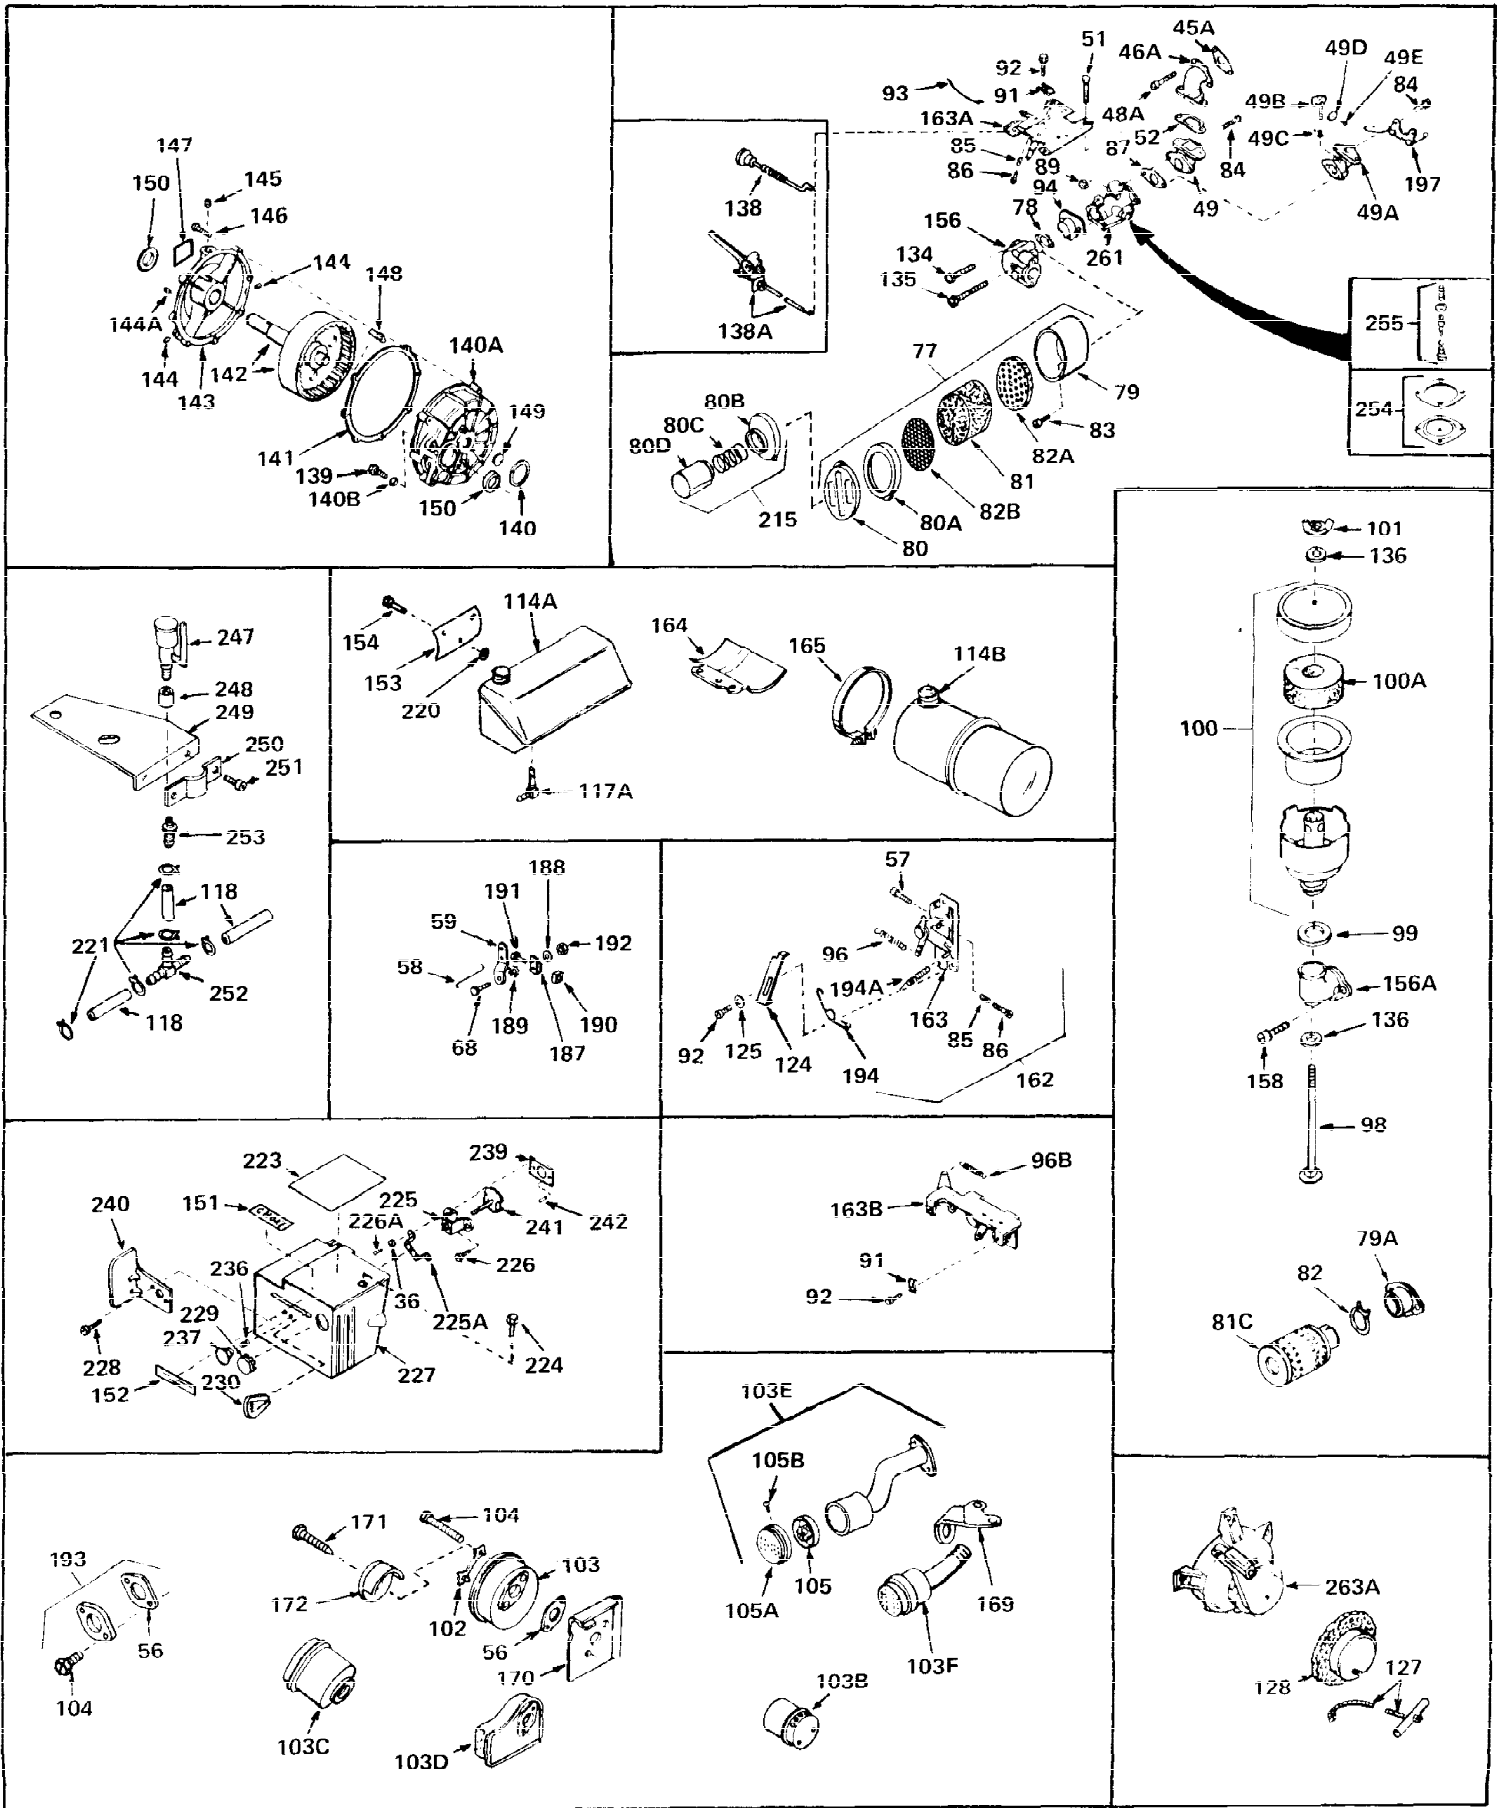

Ref #	Part Number	Qty	Description
36	8269	0	Washer
45A	30188	0	Gasket, Intake pipe
46A	31429	0	Pipe, Upper intake
48A	650451	0	Screw
49	31430	0	Pipe, Lower intake
51	650454	0	Screw, Fil. flex hd. 1/4-20 x 3/4
52	31340	0	Gasket, Intake pipe
56	30081	0	Gasket, Exhaust
57	28942	0	Screw
57	30091	0	Screw, Hex slotted washer hd., 8-32 x 1/2
57	30200	0	Screw
59	31336	0	Lever, Governor
68	650548	0	Screw, Hex washer hd., 8-32 x 5/16
77	31545	0	Cleaner Assy., Air
78	27272	0	Gasket, Air cleaner
79A	32971	0	Adapter, Air cleaner
80C	450150	0	Spring, Pre-cleaner
80D	450124	0	Bag, Pre-cleaner
81C	32972	0	Cleaner, Air
82A	29962	0	Screen, Air cleaner
82	32973	0	Clamp, Corbin
83	28820	0	Screw
83	650163	0	Screw, Fil. hd. Sems, 10-32 x 7/8
83	650399	0	Screw, Phil. fil. hd. Sems, 10-32 x 5/8
83	650709	0	Screw
84	30564	0	Screw
84	6201	0	Screw
84	6202	0	Screw
84	650551	0	Screw, Hex hd. cap, 1/4-28 x 1-1/4
85	28564	0	Spring, Compression
85	31342	0	Spring, Compression
85	32924	0	Spring, Compression
86	29500	0	Screw, Fil. hd. mach., Sems, 8-32 x 3/4
86	650549	0	Screw
86	650688	0	Screw, Hex hd., 10-32 x 1-5/16" (Drilled
87	31688	0	Gasket, Carburetor (1/8 thick)
89	29752	0	Nut
91	27793	0	Clip, Conduit
92	28942	0	Screw
96	31349	0	Spring, Extension
101	9577	0	Nut, Wing, 10-24
102	30083	0	Plate, Locking
103F	33288	0	Muffler
103	30996	0	Muffler
104	27182	0	Screw, Hex hd. cap, 1/4-20 x 3-3/8
104	650253	0	Screw, Hex hd. cap, 1/4-20 x 2-1/4
104	650327	0	Screw, Fil slotted hd. Sems, 114-20 x 2-1/2
104	650493	0	Screw, Hex hd. Sems, 1/4-20 x 1-3/4
104	650561	0	Screw
104	650599	0	Screw, Hex hd. cap, Sems, 1/4-20 x 1-1/2
104	650795	0	Screw, Hex hd. cap, Sems, 1/4-20 x 2-5/16
105B	650578	0	Screw
105A	33172	0	Cover, Muffler
105	33171	0	Screen, Muffler
117A	28584	0	Strainer & Elbow