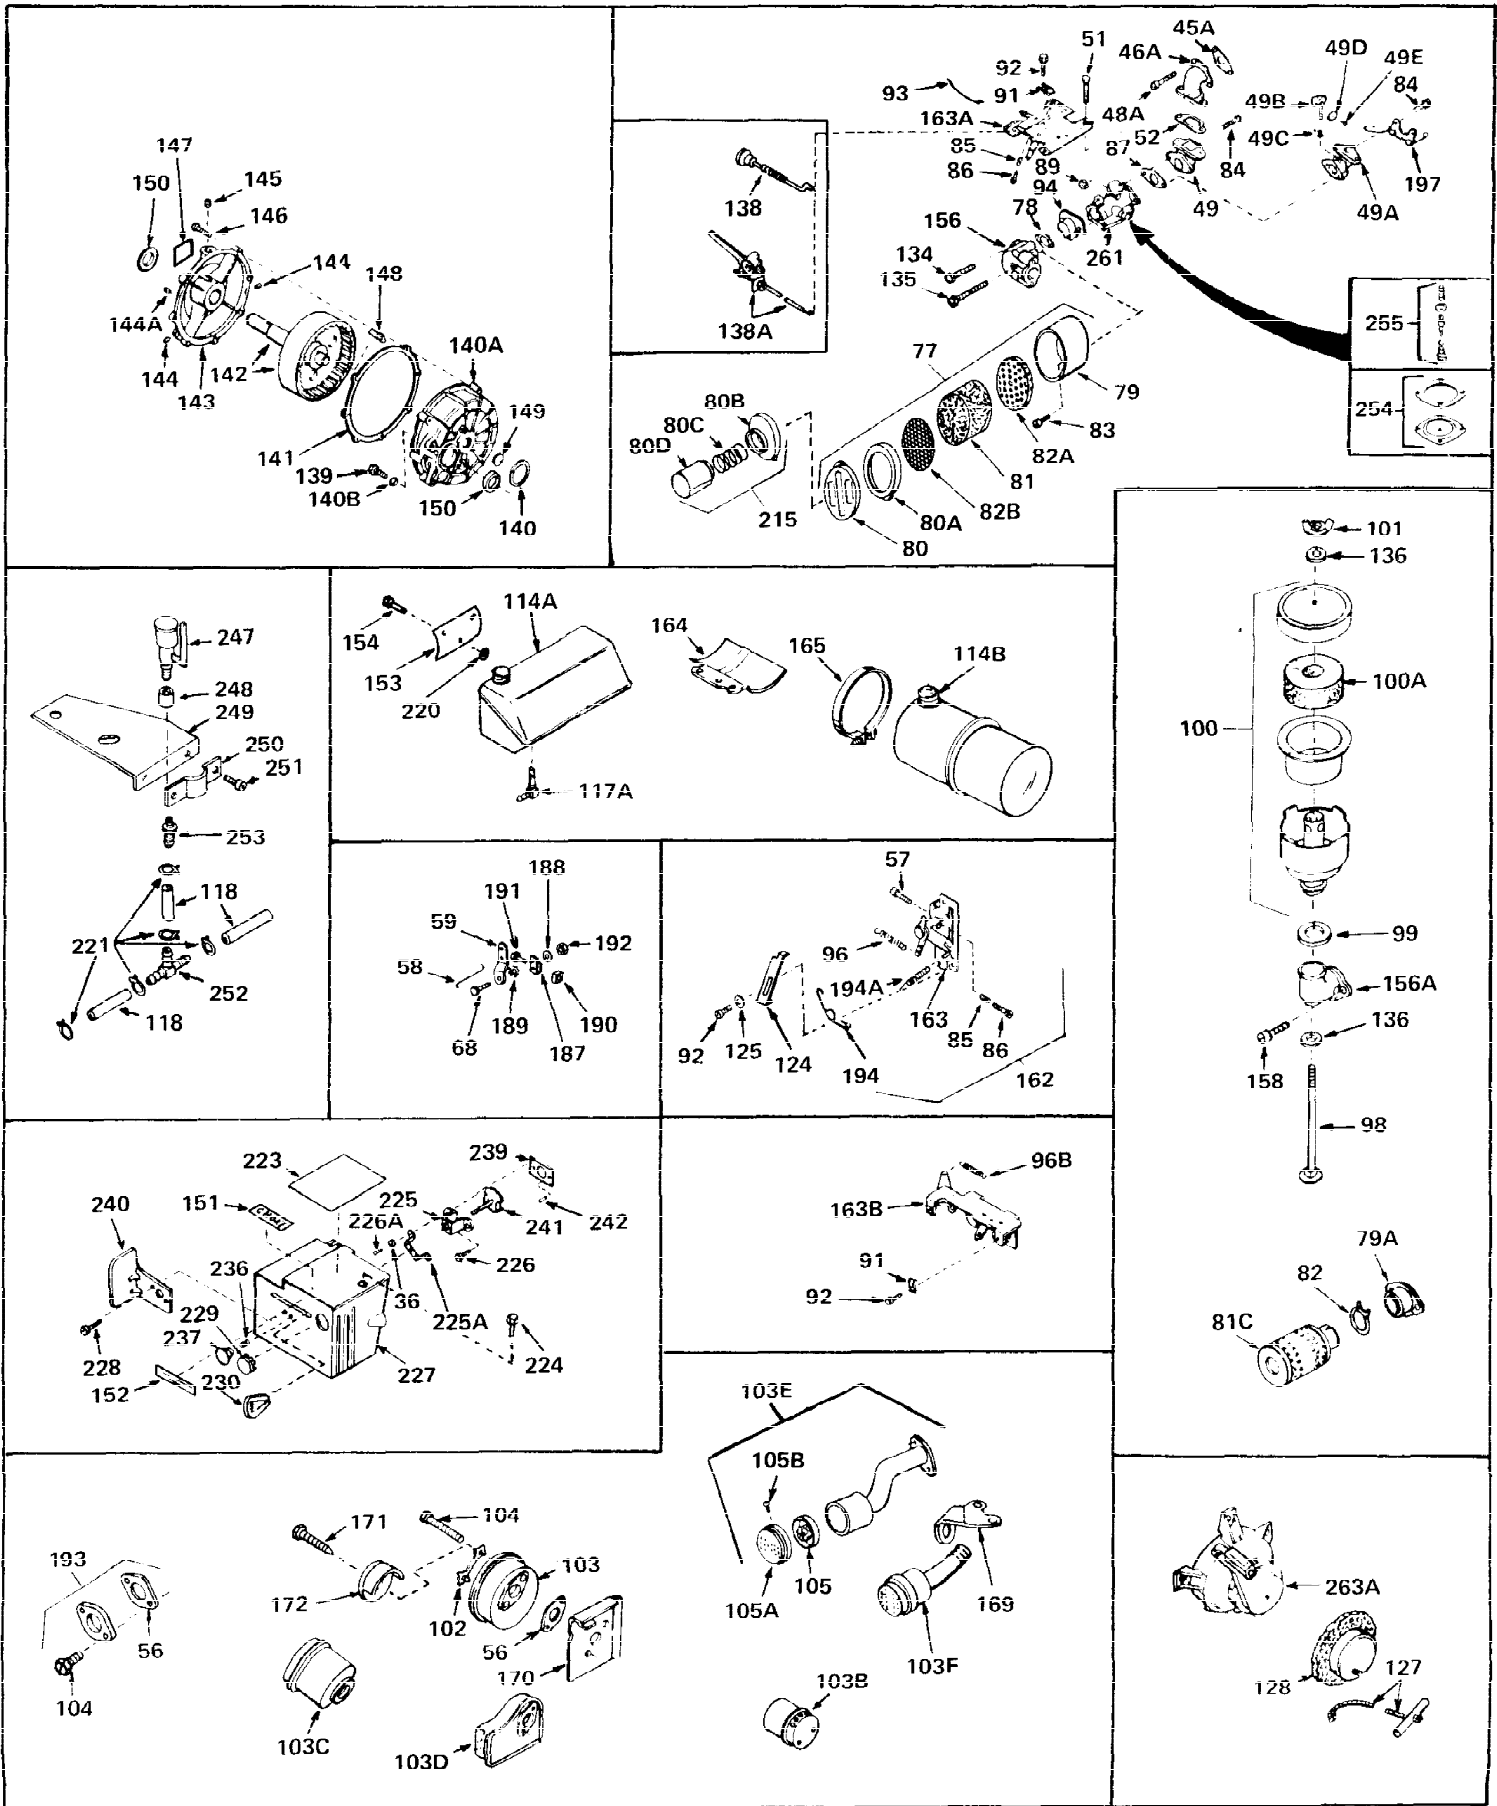

Ref #	Part Number	Qty	Description
36	8269	0	Washer
45A	30188	0	Gasket, Intake pipe
46A	31429	0	Pipe, Upper intake
48A	650451	0	Screw
49	31430	0	Pipe, Lower intake
51	650454	0	Screw, Fil. flex hd. 1/4-20 x 3/4
52	31340	0	Gasket, Intake pipe
56	30081	0	Gasket, Exhaust
57	28942	0	Screw
57	30091	0	Screw, Hex slotted washer hd., 8-32 x 1/2
57	30200	0	Screw
59	31336	0	Lever, Governor
68	650548	0	Screw, Hex washer hd., 8-32 x 5/16
77	31545	0	Cleaner Assy., Air
78	27272	0	Gasket, Air cleaner
79A	32971	0	Adapter, Air cleaner
80D	450124	0	Bag, Pre-cleaner
80C	450150	0	Spring, Pre-cleaner
81C	32972	0	Cleaner, Air
82	32973	0	Clamp, Corbin
82A	29962	0	Screen, Air cleaner
83	28820	0	Screw
83	650163	0	Screw, Fil. hd. Sems, 10-32 x 7/8
83	650399	0	Screw, Phil. fil. hd. Sems, 10-32 x 5/8
83	650709	0	Screw
84	30564	0	Screw
84	6201	0	Screw
84	6202	0	Screw
84	650551	0	Screw, Hex hd. cap, 1/4-28 x 1-1/4
85	28564	0	Spring, Compression
85	31342	0	Spring, Compression
85	32924	0	Spring, Compression
86	29500	0	Screw, Fil. hd. mach., Sems, 8-32 x 3/4
86	650549	0	Screw
86	650688	0	Screw, Hex hd., 10-32 x 1-5/16" (Drilled
87	31688	0	Gasket, Carburetor (1/8 thick)
89	29752	0	Nut
91	27793	0	Clip, Conduit
92	28942	0	Screw
96	31349	0	Spring, Extension
101	9577	0	Nut, Wing, 10-24
102	30083	0	Plate, Locking
103F	33288	0	Muffler
103	30996	0	Muffler
104	27182	0	Screw, Hex hd. cap, 1/4-20 x 3-3/8
104	650253	0	Screw, Hex hd. cap, 1/4-20 x 2-1/4
104	650327	0	Screw, Fil slotted hd. Sems, 114-20 x 2-1/2
104	650493	0	Screw, Hex hd. Sems, 1/4-20 x 1-3/4
104	650561	0	Screw
104	650599	0	Screw, Hex hd. cap, Sems, 1/4-20 x 1-1/2
104	650795	0	Screw, Hex hd. cap, Sems, 1/4-20 x 2-5/16
105	33171	0	Screen, Muffler
105A	33172	0	Cover, Muffler
105B	650578	0	Screw
117A	28584	0	Strainer & Elbow