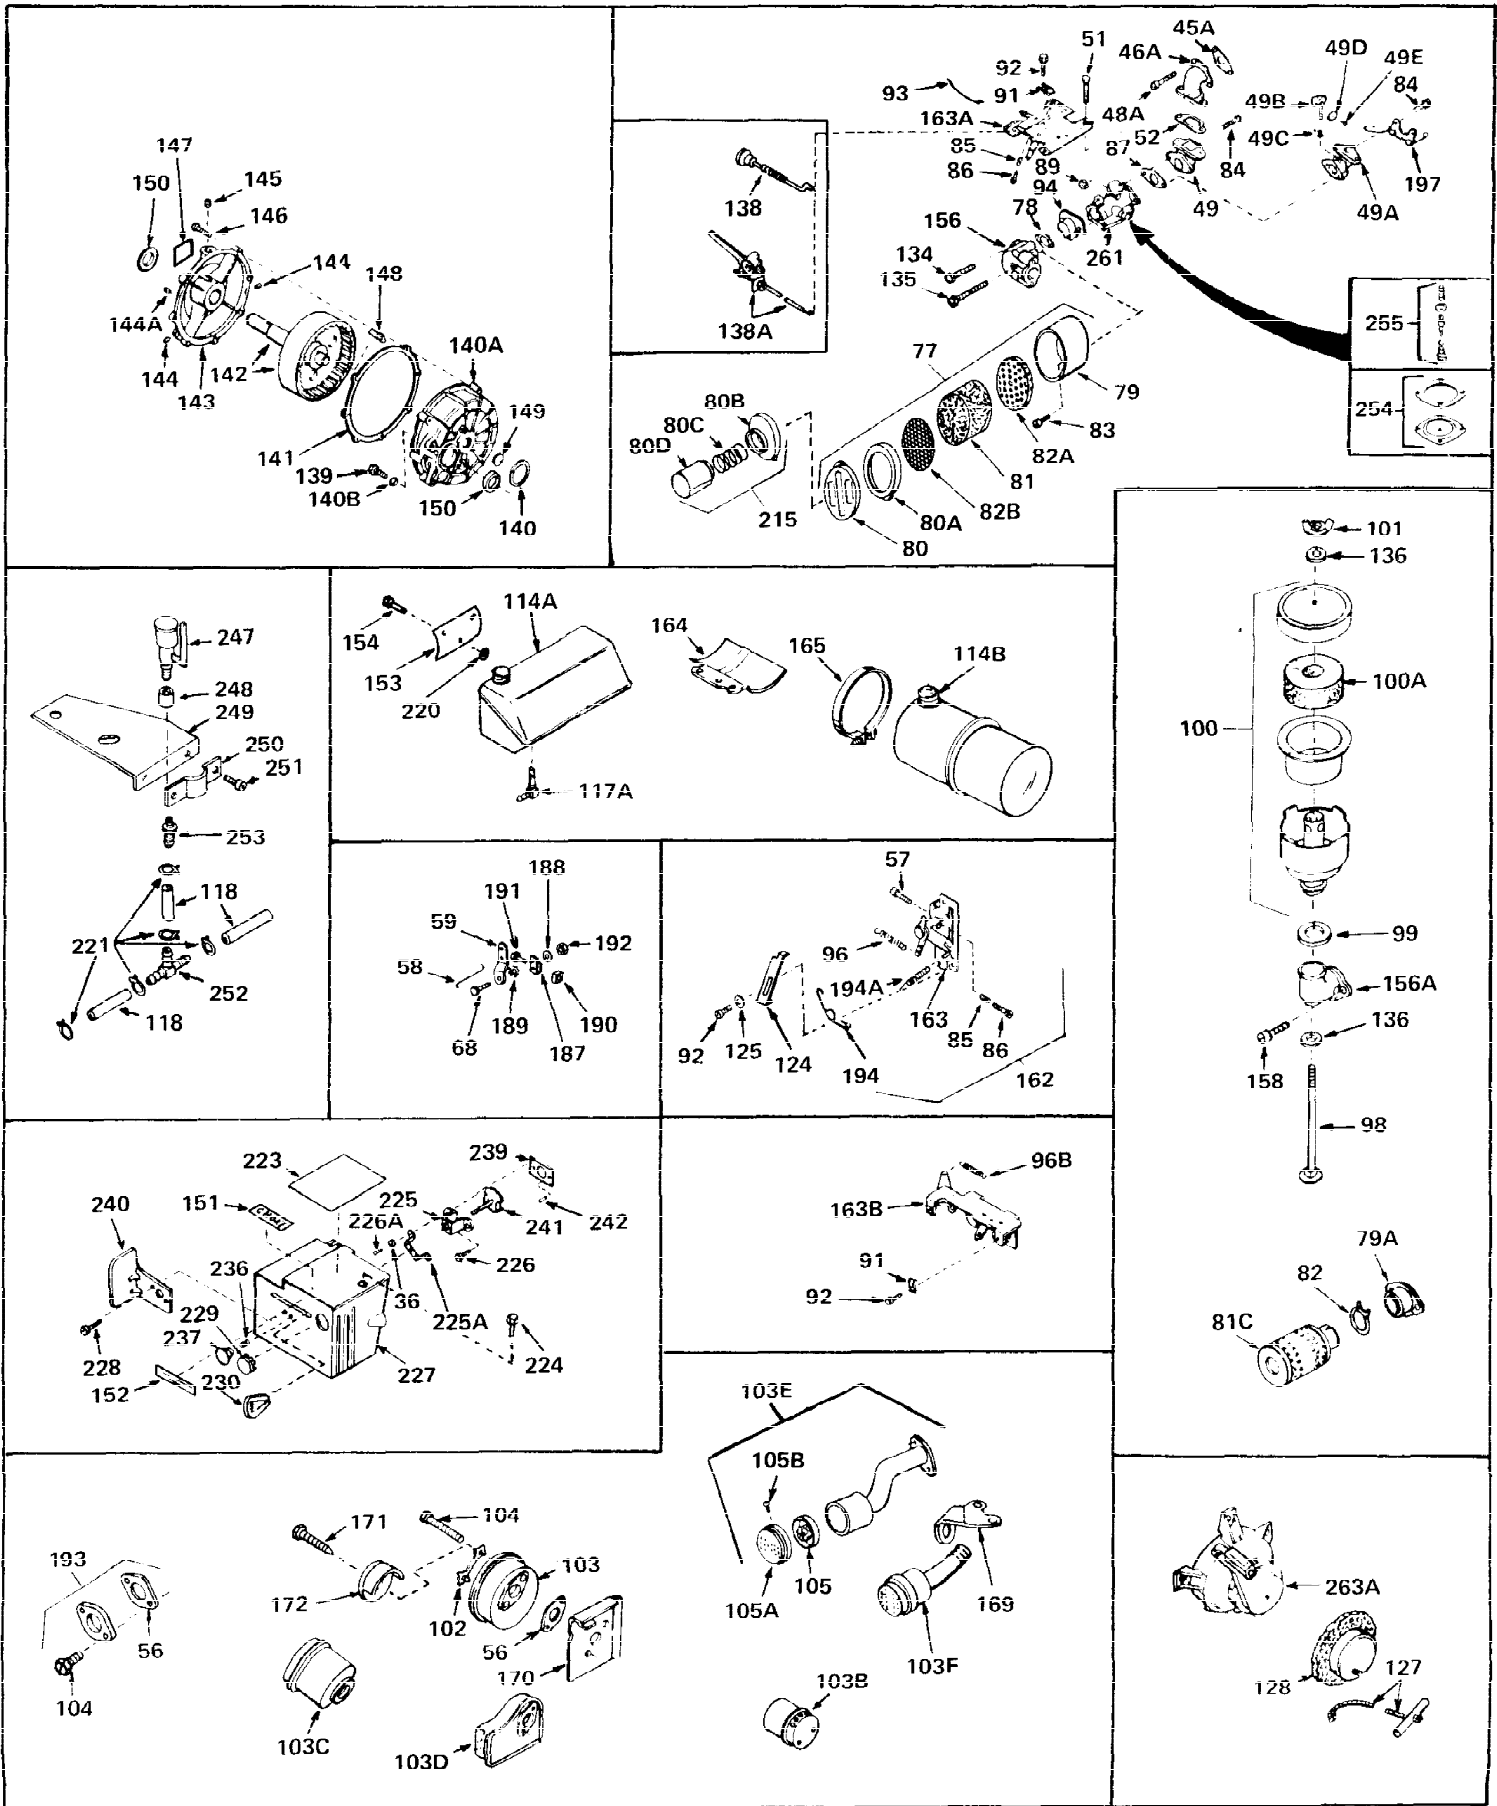

Ref #	Part Number	Qty	Description
36	8269	0	Washer
45A	30188	0	Gasket, Intake pipe
48A	650451	0	Screw
51	650454	0	Screw, Fil. flex hd. 1/4-20 x 3/4
56	33170	0	Gasket, Exhaust
57	28942	0	Screw
57	30091	0	Screw, Hex slotted washer hd., 8-32 x 1/2
57	30200	0	Screw
59	33302	0	Lever, Governor
68	650548	0	Screw, Hex washer hd., 8-32 x 5/16
77	31545	0	Cleaner Assy., Air
78	27272	0	Gasket, Air cleaner
80D	450124	0	Bag, Pre-cleaner
80C	450150	0	Spring, Pre-cleaner
82A	29962	0	Screen, Air cleaner
83	650163	0	Screw, Fil. hd. Sems, 10-32 x 7/8
83	650399	0	Screw, Phil. fil. hd. Sems, 10-32 x 5/8
83	650709	0	Screw
83	28820	0	Screw
84	30564	0	Screw
84	6201	0	Screw
84	6202	0	Screw
84	650551	0	Screw, Hex hd. cap, 1/4-28 x 1-1/4
85	28564	0	Spring, Compression
85	31342	0	Spring, Compression
85	32924	0	Spring, Compression
86	29500	0	Screw, Fil. hd. mach., Sems, 8-32 x 3/4
86	650549	0	Screw
86	650688	0	Screw, Hex hd., 10-32 x 1-5/16" (Drilled
87	26756	0	Gasket, Carburetor
89	29752	0	Nut
91	27793	0	Clip, Conduit
92	28942	0	Screw
96B	31426	0	Spring, Extension
101	9577	0	Nut, Wing, 10-24
102	30083	0	Plate, Locking
103E	33223	0	Muffler
103F	33288	0	Muffler
104	27182	0	Screw, Hex hd. cap, 1/4-20 x 3-3/8
104	650253	0	Screw, Hex hd. cap, 1/4-20 x 2-1/4
104	650327	0	Screw, Fil slotted hd. Sems, 114-20 x 2-1/2
104	650493	0	Screw, Hex hd. Sems, 1/4-20 x 1-3/4
104	650561	0	Screw
104	650599	0	Screw, Hex hd. cap, Sems, 1/4-20 x 1-1/2
104	650795	0	Screw, Hex hd. cap, Sems, 1/4-20 x 2-5/16
105A	33172	0	Cover, Muffler
105B	650578	0	Screw
105	33171	0	Screen, Muffler
117A	28584	0	Strainer & Elbow
118	29774	0	Line, Fuel (Braided 8.25")
118	30705	0	Line, Fuel (Braided 16")
118	30962	0	Line, Fuel (Braided 32")
134	650163	0	Screw, Fil. hd. Sems, 10-32 x 7/8
135	650520	0	Screw
135	650544	0	Screw, Pan flex hd., 10-24 x 7/8