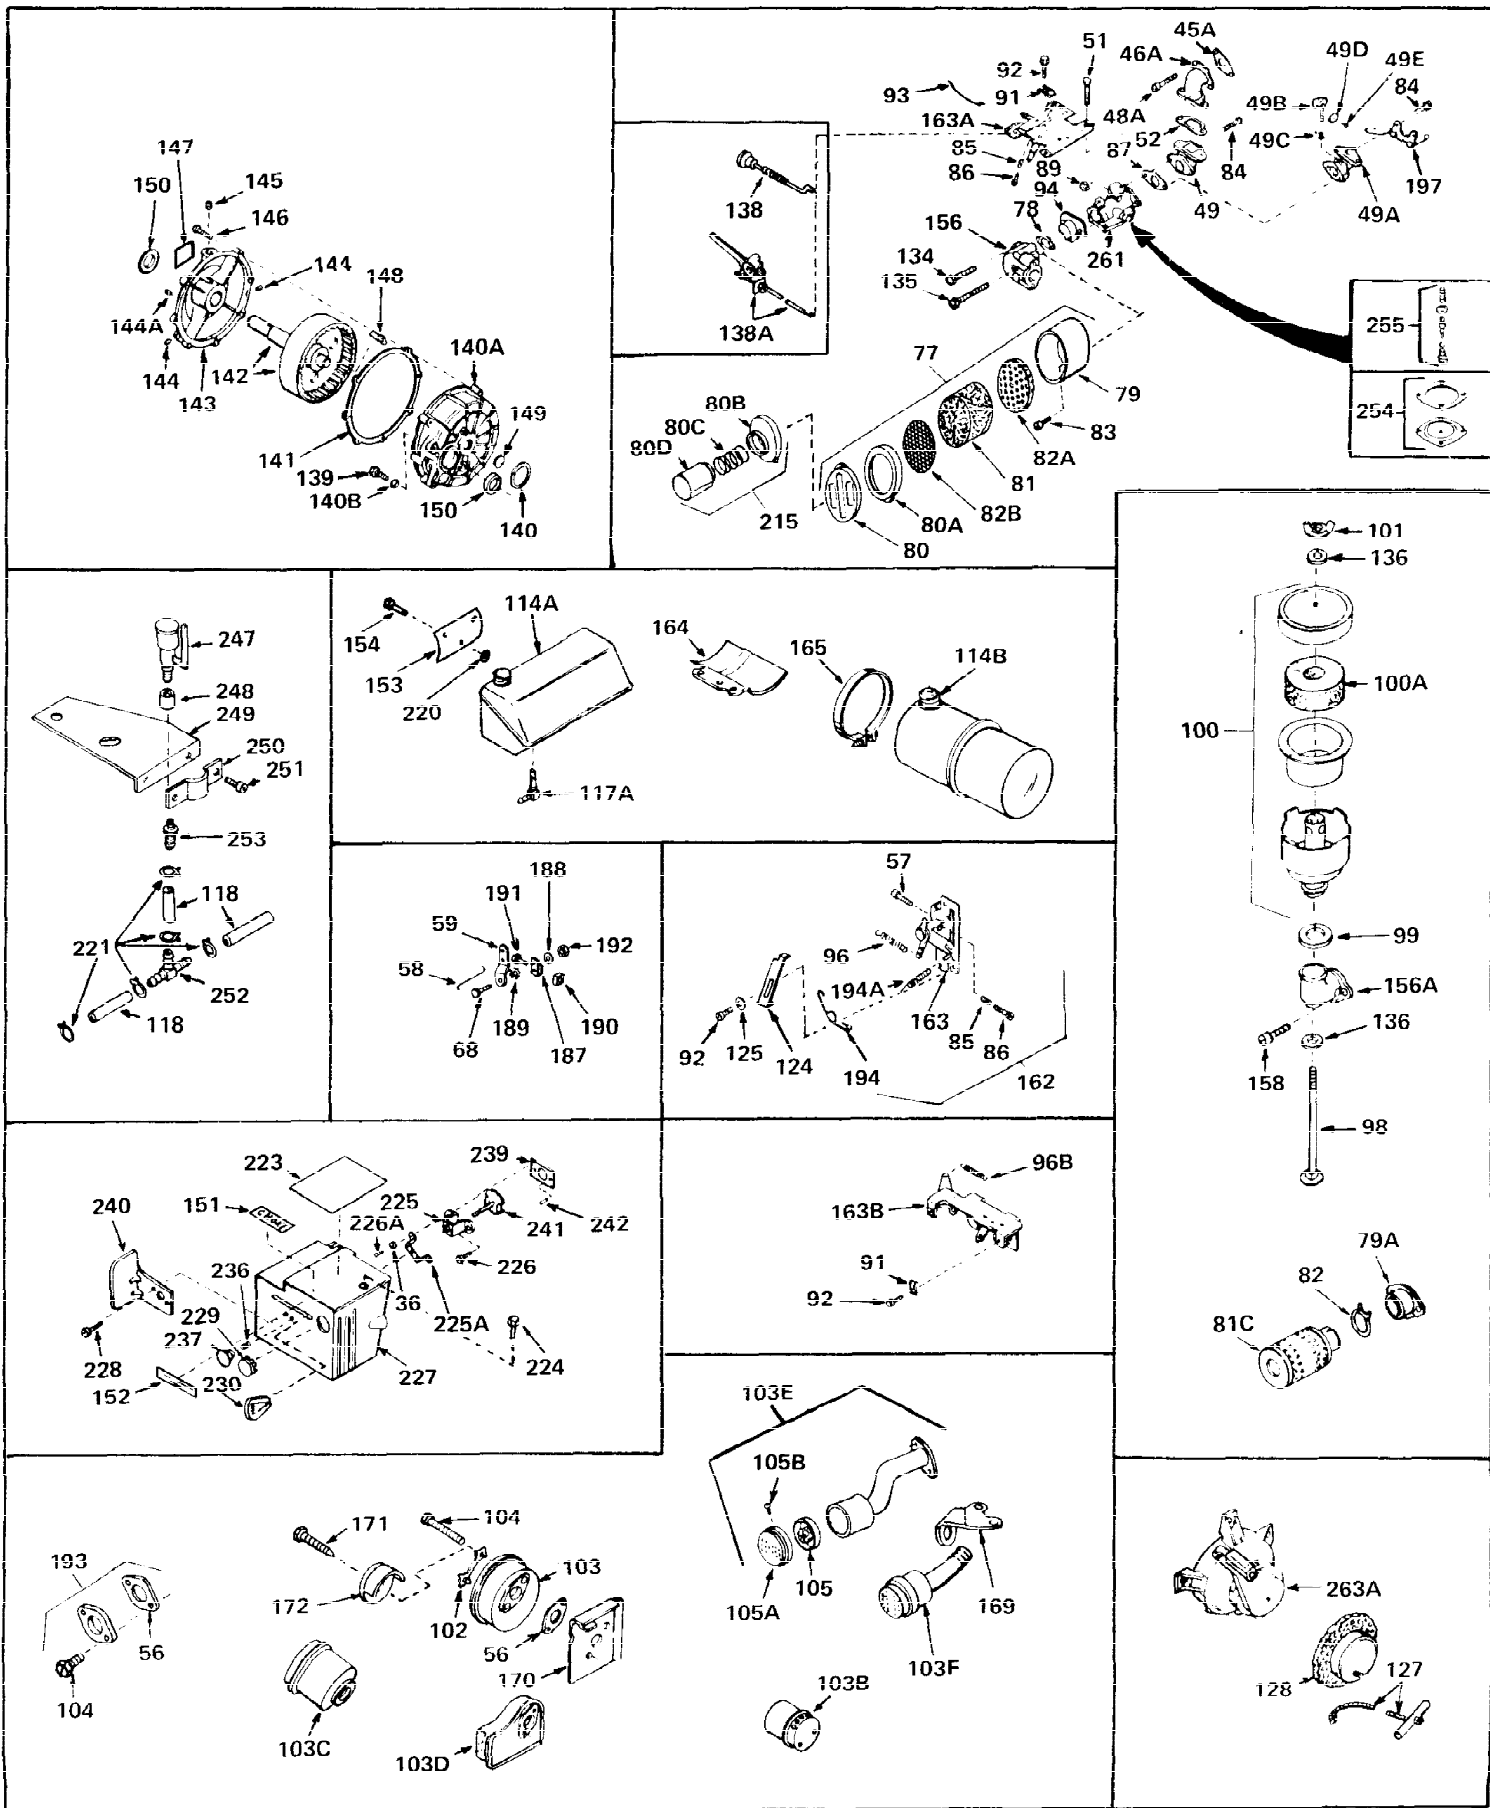

Ref #	Part Number	Qty	Description
36	8269	0	Washer
45A	30188	0	Gasket, Intake pipe
48A	650451	0	Screw
51	650454	0	Screw, Fil. flex hd. 1/4-20 x 3/4
56	30081	0	Gasket, Exhaust
57	28942	0	Screw
57	30091	0	Screw, Hex slotted washer hd., 8-32 x 1/2
57	30200	0	Screw
59	31510	0	Lever, Governor
68	650548	0	Screw, Hex washer hd., 8-32 x 5/16
77	31545	0	Cleaner Assy., Air
78	27272	0	Gasket, Air cleaner
80D	450124	0	Bag, Pre-cleaner
80C	450150	0	Spring, Pre-cleaner
82A	29962	0	Screen, Air cleaner
83	650163	0	Screw, Fil. hd. Sems, 10-32 x 7/8
83	650399	0	Screw, Phil. fil. hd. Sems, 10-32 x 5/8
83	650709	0	Screw
83	28820	0	Screw
84	30564	0	Screw
84	6201	0	Screw
84	6202	0	Screw
84	650551	0	Screw, Hex hd. cap, 1/4-28 x 1-1/4
85	28564	0	Spring, Compression
85	31342	0	Spring, Compression
85	32924	0	Spring, Compression
86	29500	0	Screw, Fil. hd. mach., Sems, 8-32 x 3/4
86	650549	0	Screw
86	650688	0	Screw, Hex hd., 10-32 x 1-5/16" (Drilled
87	26756	0	Gasket, Carburetor
89	29752	0	Nut
91	27793	0	Clip, Conduit
92	28942	0	Screw
96B	31426	0	Spring, Extension
101	9577	0	Nut, Wing, 10-24
102	30083	0	Plate, Locking
103F	33288	0	Muffler
103	30996	0	Muffler
104	27182	0	Screw, Hex hd. cap, 1/4-20 x 3-3/8
104	650253	0	Screw, Hex hd. cap, 1/4-20 x 2-1/4
104	650327	0	Screw, Fil slotted hd. Sems, 114-20 x 2-1/2
104	650493	0	Screw, Hex hd. Sems, 1/4-20 x 1-3/4
104	650561	0	Screw
104	650599	0	Screw, Hex hd. cap, Sems, 1/4-20 x 1-1/2
104	650795	0	Screw, Hex hd. cap, Sems, 1/4-20 x 2-5/16
105	33171	0	Screen, Muffler
105B	650578	0	Screw
105A	33172	0	Cover, Muffler
117A	28584	0	Strainer & Elbow
118	29774	0	Line, Fuel (Braided 8.25")
118	30705	0	Line, Fuel (Braided 16")
118	30962	0	Line, Fuel (Braided 32")
134	650163	0	Screw, Fil. hd. Sems, 10-32 x 7/8
135	650520	0	Screw
135	650544	0	Screw, Pan flex hd., 10-24 x 7/8