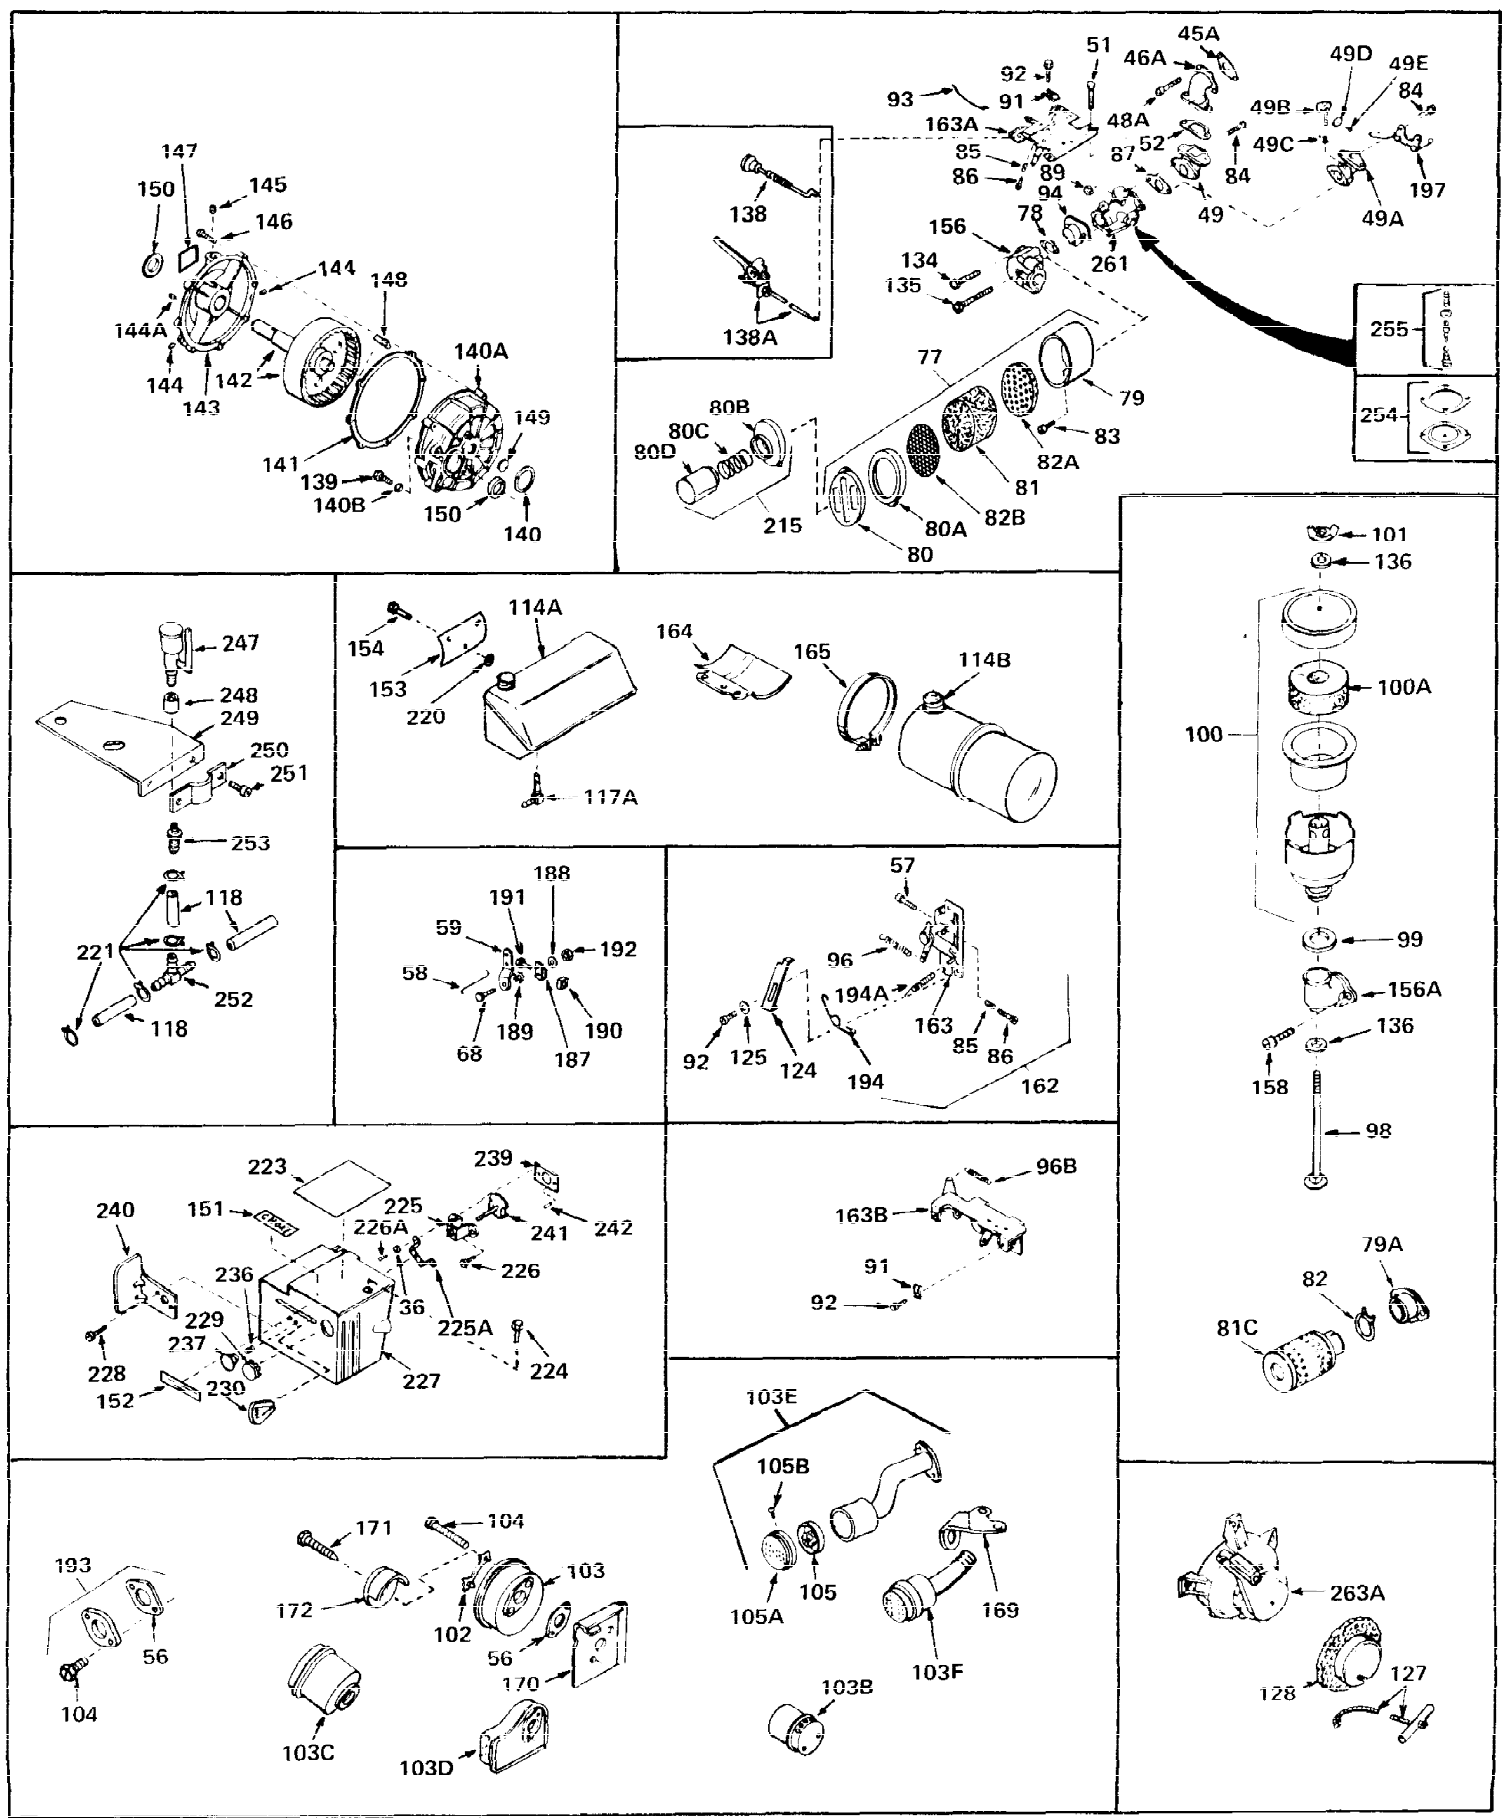

Ref #	Part Number	Qty	Description
36	8269	0	Washer
45A	30188	0	Gasket, Intake pipe
48A	650451	0	Screw
51	650454	0	Screw, Fil. flex hd. 1/4-20 x 3/4
56	30081	0	Gasket, Exhaust
57	28942	0	Screw
57	30091	0	Screw, Hex slotted washer hd., 8-32 x 1/2
57	30200	0	Screw
59	31510	0	Lever, Governor
68	650548	0	Screw, Hex washer hd., 8-32 x 5/16
77	31545	0	Cleaner Assy., Air
78	27272	0	Gasket, Air cleaner
80D	450124	0	Bag, Pre-cleaner
80C	450150	0	Spring, Pre-cleaner
82A	29962	0	Screen, Air cleaner
83	650399	0	Screw, Phil. fil. hd. Sems, 10-32 x 5/8
83	650709	0	Screw
83	28820	0	Screw
83	650163	0	Screw, Fil. hd. Sems, 10-32 x 7/8
84	30564	0	Screw
84	6201	0	Screw
84	6202	0	Screw
84	650551	0	Screw, Hex hd. cap, 1/4-28 x 1-1/4
85	28564	0	Spring, Compression
85	31342	0	Spring, Compression
85	32924	0	Spring, Compression
86	29500	0	Screw, Fil. hd. mach., Sems, 8-32 x 3/4
86	650549	0	Screw
86	650688	0	Screw, Hex hd., 10-32 x 1-5/16" (Drilled
87	26756	0	Gasket, Carburetor
89	29752	0	Nut
91	27793	0	Clip, Conduit
92	28942	0	Screw
96B	31426	0	Spring, Extension
101	9577	0	Nut, Wing, 10-24
102	30083	0	Plate, Locking
103	30996	0	Muffler
103F	33288	0	Muffler
104	27182	0	Screw, Hex hd. cap, 1/4-20 x 3-3/8
104	650253	0	Screw, Hex hd. cap, 1/4-20 x 2-1/4
104	650327	0	Screw, Fil slotted hd. Sems, 114-20 x 2-1/2
104	650493	0	Screw, Hex hd. Sems, 1/4-20 x 1-3/4
104	650561	0	Screw
104	650599	0	Screw, Hex hd. cap, Sems, 1/4-20 x 1-1/2
104	650795	0	Screw, Hex hd. cap, Sems, 1/4-20 x 2-5/16
105B	650578	0	Screw
105A	33172	0	Cover, Muffler
105	33171	0	Screen, Muffler
117A	28584	0	Strainer & Elbow
118	29774	0	Line, Fuel (Braided 8.25")
118	30705	0	Line, Fuel (Braided 16")
118	30962	0	Line, Fuel (Braided 32")
134	650163	0	Screw, Fil. hd. Sems, 10-32 x 7/8
135	650520	0	Screw
135	650544	0	Screw, Pan flex hd., 10-24 x 7/8