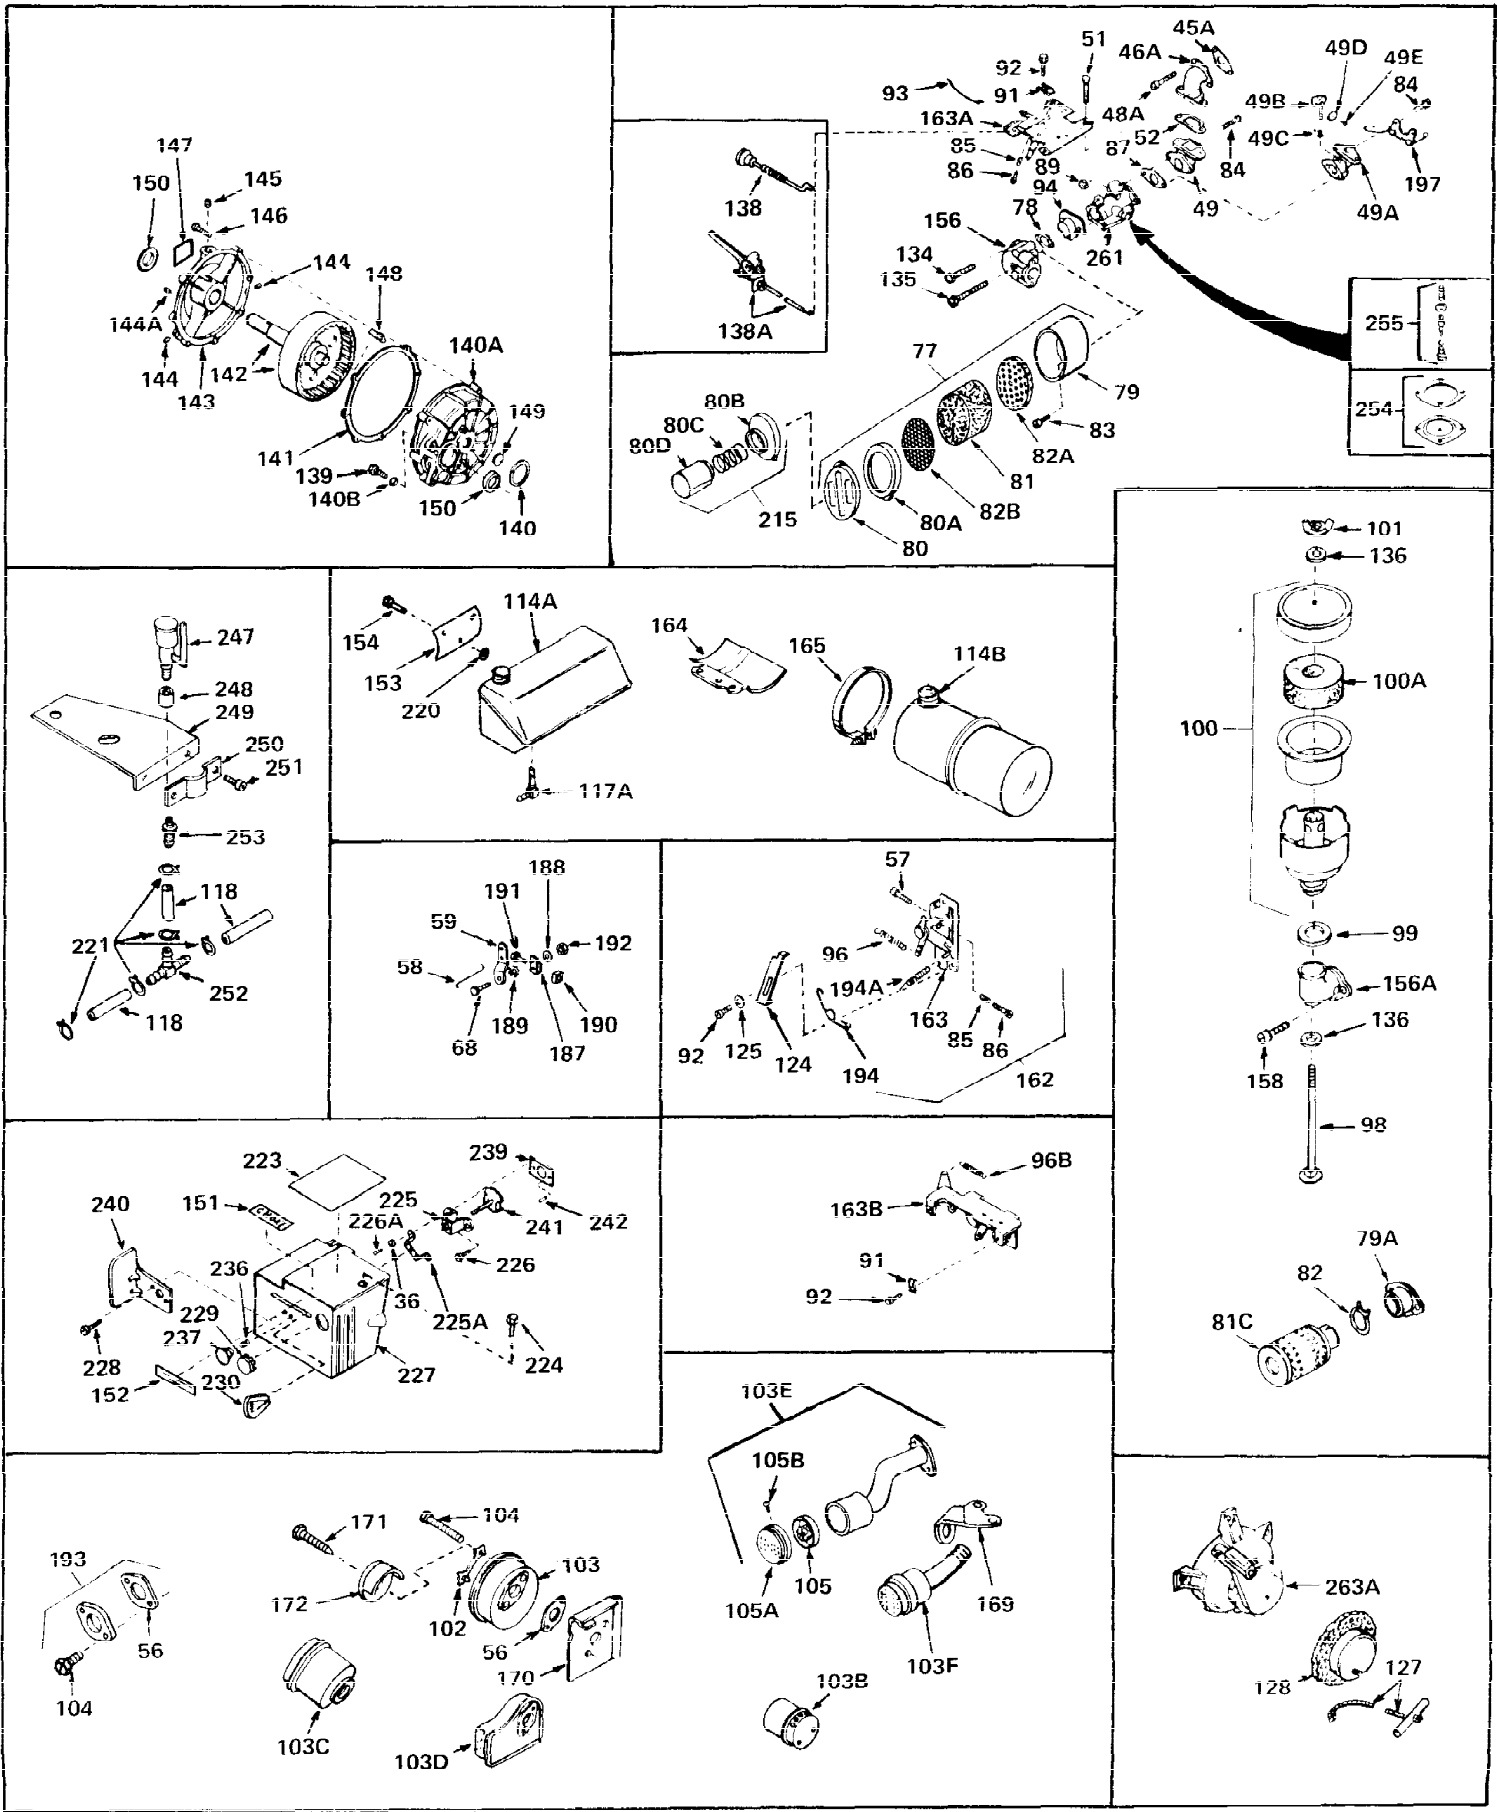

Ref #	Part Number	Qty	Description
36	8269	0	Washer
45A	30188	0	Gasket, Intake pipe
48A	650451	0	Screw
51	650454	0	Screw, Fil. flex hd. 1/4-20 x 3/4
57	28942	0	Screw
57	30091	0	Screw, Hex slotted washer hd., 8-32 x 1/2
57	30200	0	Screw
59	31510	0	Lever, Governor
68	650548	0	Screw, Hex washer hd., 8-32 x 5/16
77	31545	0	Cleaner Assy., Air
78	27272	0	Gasket, Air cleaner
80D	450124	0	Bag, Pre-cleaner
80C	450150	0	Spring, Pre-cleaner
82A	29962	0	Screen, Air cleaner
83	28820	0	Screw
83	650163	0	Screw, Fil. hd. Sems, 10-32 x 7/8
83	650399	0	Screw, Phil. fil. hd. Sems, 10-32 x 5/8
83	650709	0	Screw
84	30564	0	Screw
84	6201	0	Screw
84	6202	0	Screw
84	650551	0	Screw, Hex hd. cap, 1/4-28 x 1-1/4
85	28564	0	Spring, Compression
85	31342	0	Spring, Compression
85	32924	0	Spring, Compression
86	29500	0	Screw, Fil. hd. mach., Sems, 8-32 x 3/4
86	650549	0	Screw
86	650688	0	Screw, Hex hd., 10-32 x 1-5/16" (Drilled
87	26756	0	Gasket, Carburetor
89	29752	0	Nut
91	27793	0	Clip, Conduit
92	28942	0	Screw
101	9577	0	Nut, Wing, 10-24
102	30083	0	Plate, Locking
103F	33288	0	Muffler
104	27182	0	Screw, Hex hd. cap, 1/4-20 x 3-3/8
104	650253	0	Screw, Hex hd. cap, 1/4-20 x 2-1/4
104	650327	0	Screw, Fil slotted hd. Sems, 114-20 x 2-1/2
104	650493	0	Screw, Hex hd. Sems, 1/4-20 x 1-3/4
104	650561	0	Screw
104	650599	0	Screw, Hex hd. cap, Sems, 1/4-20 x 1-1/2
104	650795	0	Screw, Hex hd. cap, Sems, 1/4-20 x 2-5/16
105	33171	0	Screen, Muffler
105B	650578	0	Screw
105A	33172	0	Cover, Muffler
117A	28584	0	Strainer & Elbow
118	29774	0	Line, Fuel (Braided 8.25")
118	30705	0	Line, Fuel (Braided 16")
118	30962	0	Line, Fuel (Braided 32")
134	650163	0	Screw, Fil. hd. Sems, 10-32 x 7/8
135	650520	0	Screw
135	650544	0	Screw, Pan flex hd., 10-24 x 7/8
136	27183	0	Washer, Fiber
136	31905	0	Washer, Paper
138A	24522	0	Control, Throttle