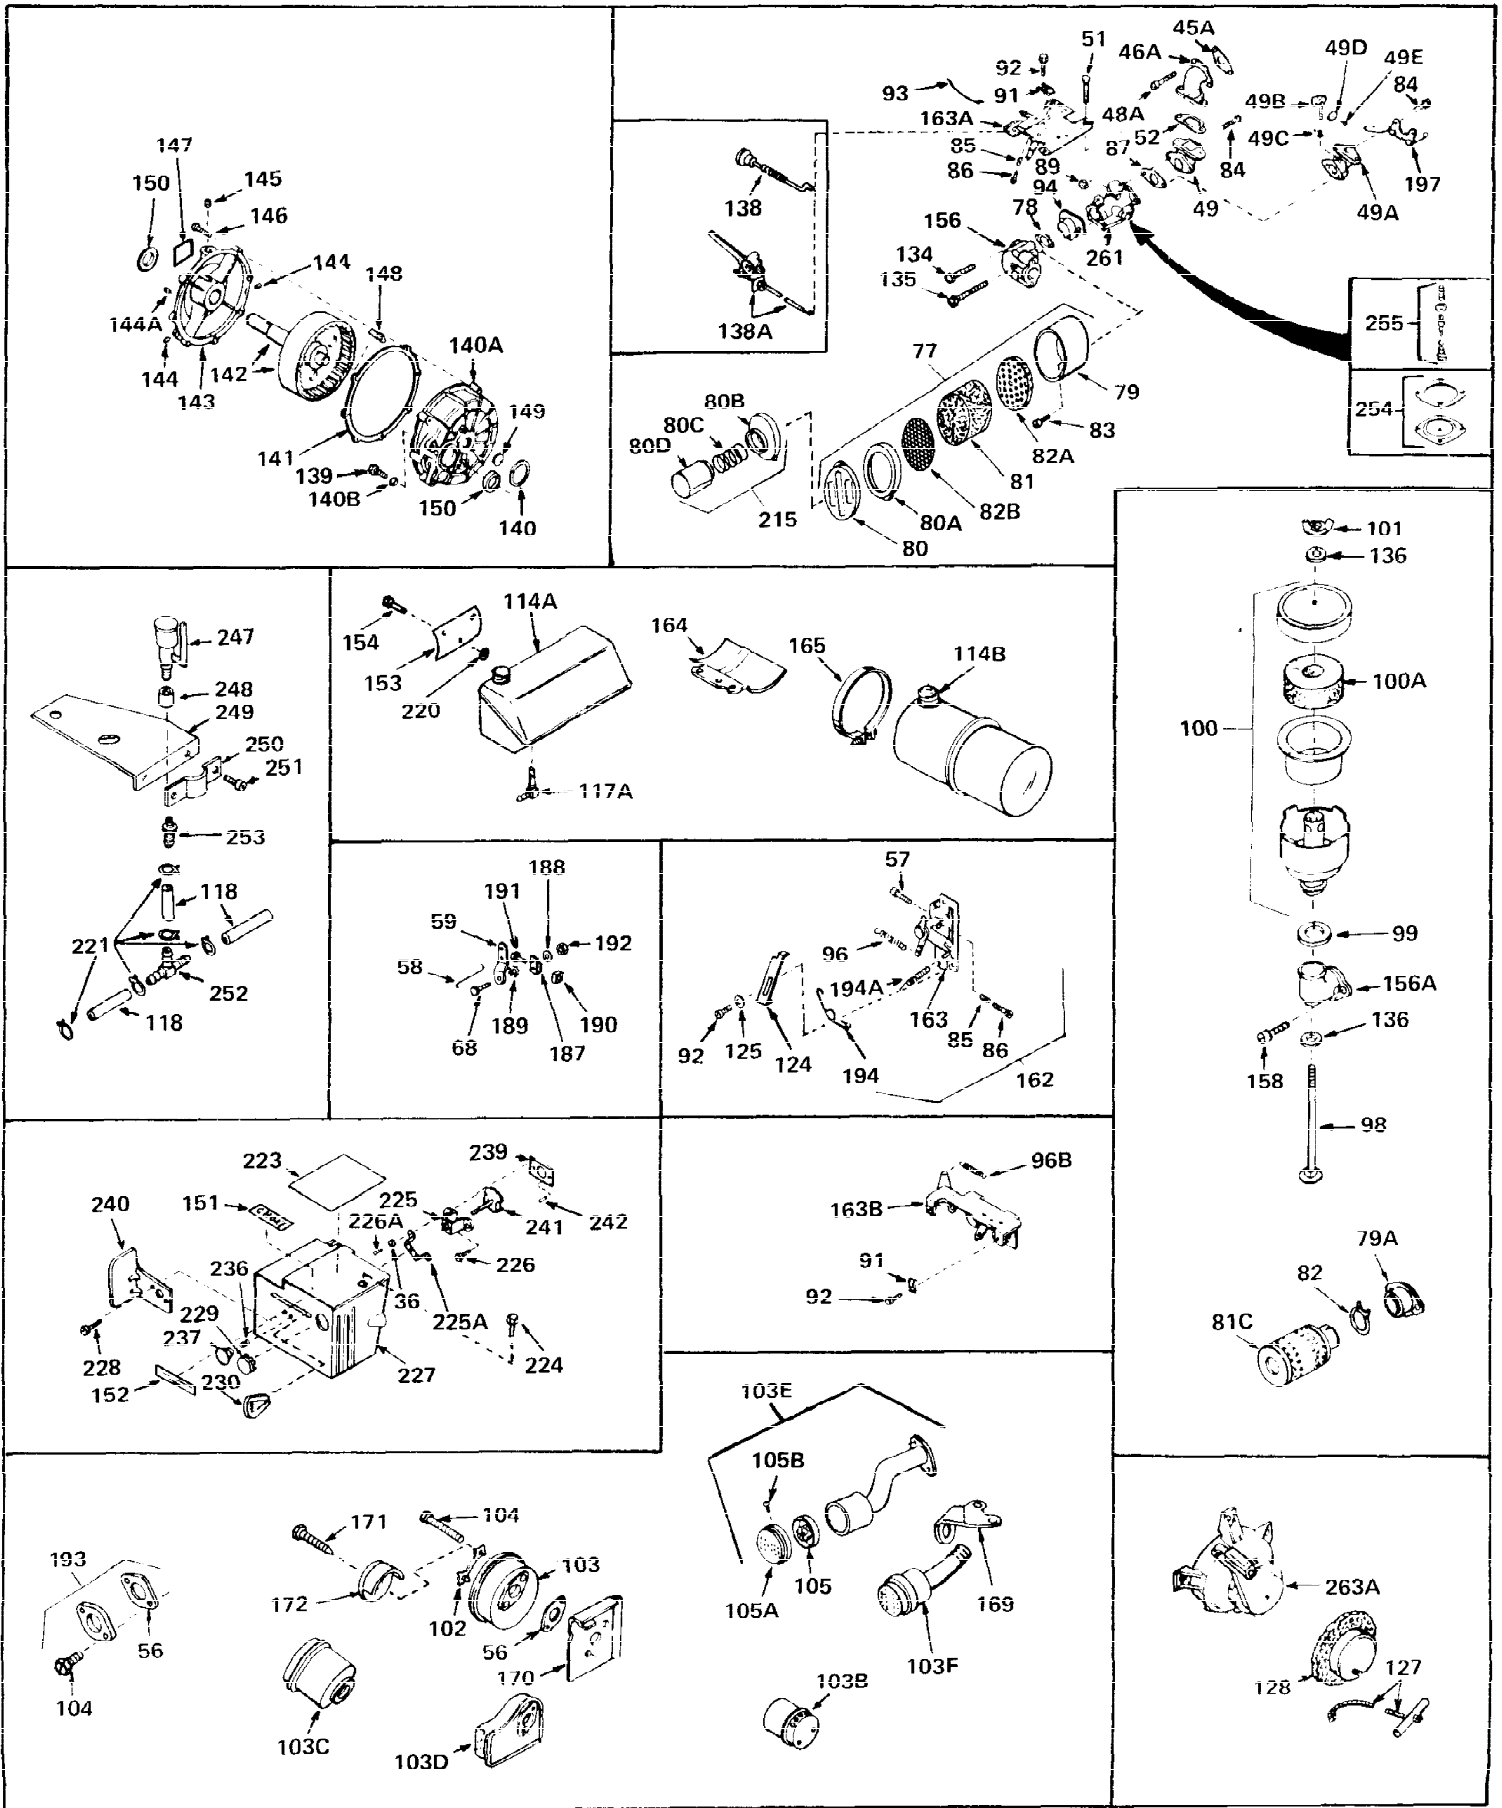

Ref #	Part Number	Qty	Description
36	8269	0	Washer
45A	30188	0	Gasket, Intake pipe
48A	650451	0	Screw
51	650454	0	Screw, Fil. flex hd. 1/4-20 x 3/4
56	30081	0	Gasket, Exhaust
57	28942	0	Screw
57	30091	0	Screw, Hex slotted washer hd., 8-32 x 1/2
57	30200	0	Screw
59	31510	0	Lever, Governor
68	650548	0	Screw, Hex washer hd., 8-32 x 5/16
77	31545	0	Cleaner Assy., Air
78	27272	0	Gasket, Air cleaner
80D	450124	0	Bag, Pre-cleaner
80C	450150	0	Spring, Pre-cleaner
82A	29962	0	Screen, Air cleaner
83	28820	0	Screw
83	650163	0	Screw, Fil. hd. Sems, 10-32 x 7/8
83	650399	0	Screw, Phil. fil. hd. Sems, 10-32 x 5/8
83	650709	0	Screw
84	30564	0	Screw
84	6201	0	Screw
84	6202	0	Screw
84	650551	0	Screw, Hex hd. cap, 1/4-28 x 1-1/4
85	28564	0	Spring, Compression
85	31342	0	Spring, Compression
85	32924	0	Spring, Compression
86	29500	0	Screw, Fil. hd. mach., Sems, 8-32 x 3/4
86	650549	0	Screw
86	650688	0	Screw, Hex hd., 10-32 x 1-5/16" (Drilled
87	26756	0	Gasket, Carburetor
89	29752	0	Nut
91	27793	0	Clip, Conduit
92	28942	0	Screw
96B	31426	0	Spring, Extension
101	9577	0	Nut, Wing, 10-24
102	30083	0	Plate, Locking
103F	33288	0	Muffler
103	30996	0	Muffler
104	27182	0	Screw, Hex hd. cap, 1/4-20 x 3-3/8
104	650253	0	Screw, Hex hd. cap, 1/4-20 x 2-1/4
104	650327	0	Screw, Fil slotted hd. Sems, 114-20 x 2-1/2
104	650493	0	Screw, Hex hd. Sems, 1/4-20 x 1-3/4
104	650561	0	Screw
104	650599	0	Screw, Hex hd. cap, Sems, 1/4-20 x 1-1/2
104	650795	0	Screw, Hex hd. cap, Sems, 1/4-20 x 2-5/16
105A	33172	0	Cover, Muffler
105	33171	0	Screen, Muffler
105B	650578	0	Screw
114B	31977	0	Tank Assy., Fuel (6 qt.)
117A	28584	0	Strainer & Elbow
118	29774	0	Line, Fuel (Braided 8.25")
118	30705	0	Line, Fuel (Braided 16")
118	30962	0	Line, Fuel (Braided 32")
127	590343	0	Rope & Handle Assy., Starter
128	30892	0	Pulley, Rope starter