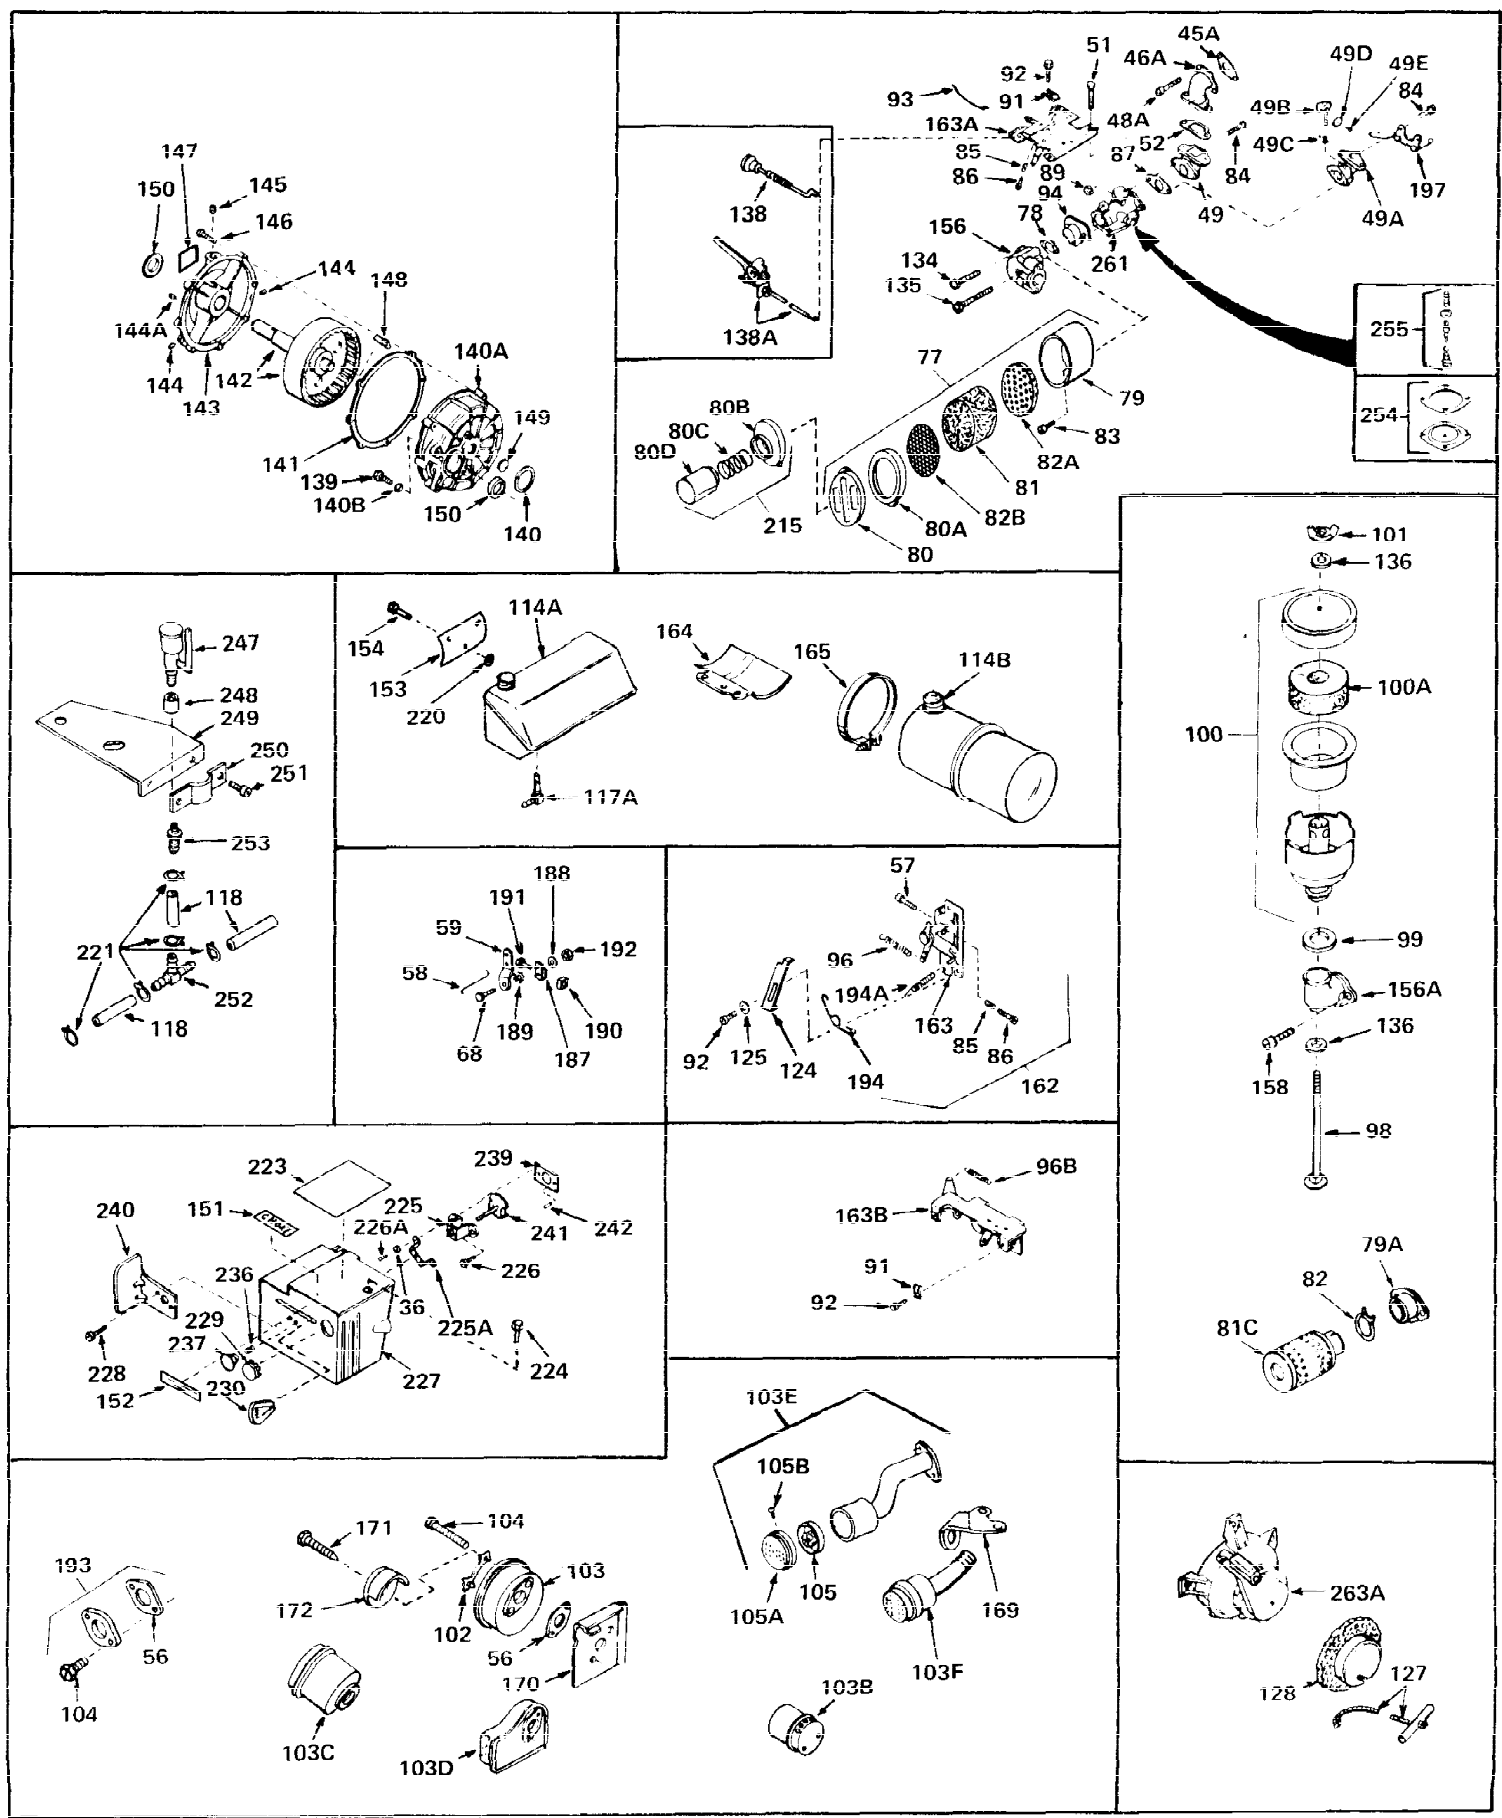

Ref #	Part Number	Qty	Description
36	8269	0	Washer
45A	30188	0	Gasket, Intake pipe
46A	31429	0	Pipe, Upper intake
48A	650451	0	Screw
49	31430	0	Pipe, Lower intake
51	650454	0	Screw, Fil. flex hd. 1/4-20 x 3/4
52	31340	0	Gasket, Intake pipe
56	30081	0	Gasket, Exhaust
57	28942	0	Screw
57	30091	0	Screw, Hex slotted washer hd., 8-32 x 1/2
57	30200	0	Screw
59	31336	0	Lever, Governor
68	650548	0	Screw, Hex washer hd., 8-32 x 5/16
77	31545	0	Cleaner Assy., Air
78	27272	0	Gasket, Air cleaner
79	450208	0	Body, Air cleaner
80	32302	0	Cover, Air cleaner
80C	450150	0	Spring, Pre-cleaner
80D	450124	0	Bag, Pre-cleaner
81	29961	0	Element, Air cleaner
82A	29962	0	Screen, Air cleaner
83	28820	0	Screw
83	650163	0	Screw, Fil. hd. Sems, 10-32 x 7/8
83	650399	0	Screw, Phil. fil. hd. Sems, 10-32 x 5/8
83	650709	0	Screw
84	30564	0	Screw
84	6201	0	Screw
84	6202	0	Screw
84	650551	0	Screw, Hex hd. cap, 1/4-28 x 1-1/4
85	28564	0	Spring, Compression
85	31342	0	Spring, Compression
85	32924	0	Spring, Compression
86	29500	0	Screw, Fil. hd. mach., Sems, 8-32 x 3/4
86	650549	0	Screw
86	650688	0	Screw, Hex hd., 10-32 x 1-5/16" (Drilled
89	29752	0	Nut
91	27793	0	Clip, Conduit
92	28942	0	Screw
96	31349	0	Spring, Extension
101	9577	0	Nut, Wing, 10-24
102	30083	0	Plate, Locking
103F	33288	0	Muffler
103	30996	0	Muffler
104	27182	0	Screw, Hex hd. cap, 1/4-20 x 3-3/8
104	650253	0	Screw, Hex hd. cap, 1/4-20 x 2-1/4
104	650327	0	Screw, Fil slotted hd. Sems, 114-20 x 2-1/2
104	650493	0	Screw, Hex hd. Sems, 1/4-20 x 1-3/4
104	650561	0	Screw
104	650599	0	Screw, Hex hd. cap, Sems, 1/4-20 x 1-1/2
104	650795	0	Screw, Hex hd. cap, Sems, 1/4-20 x 2-5/16
105A	33172	0	Cover, Muffler
105B	650578	0	Screw
105	33171	0	Screen, Muffler
117A	28584	0	Strainer & Elbow
118	29774	0	Line, Fuel (Braided 8.25")