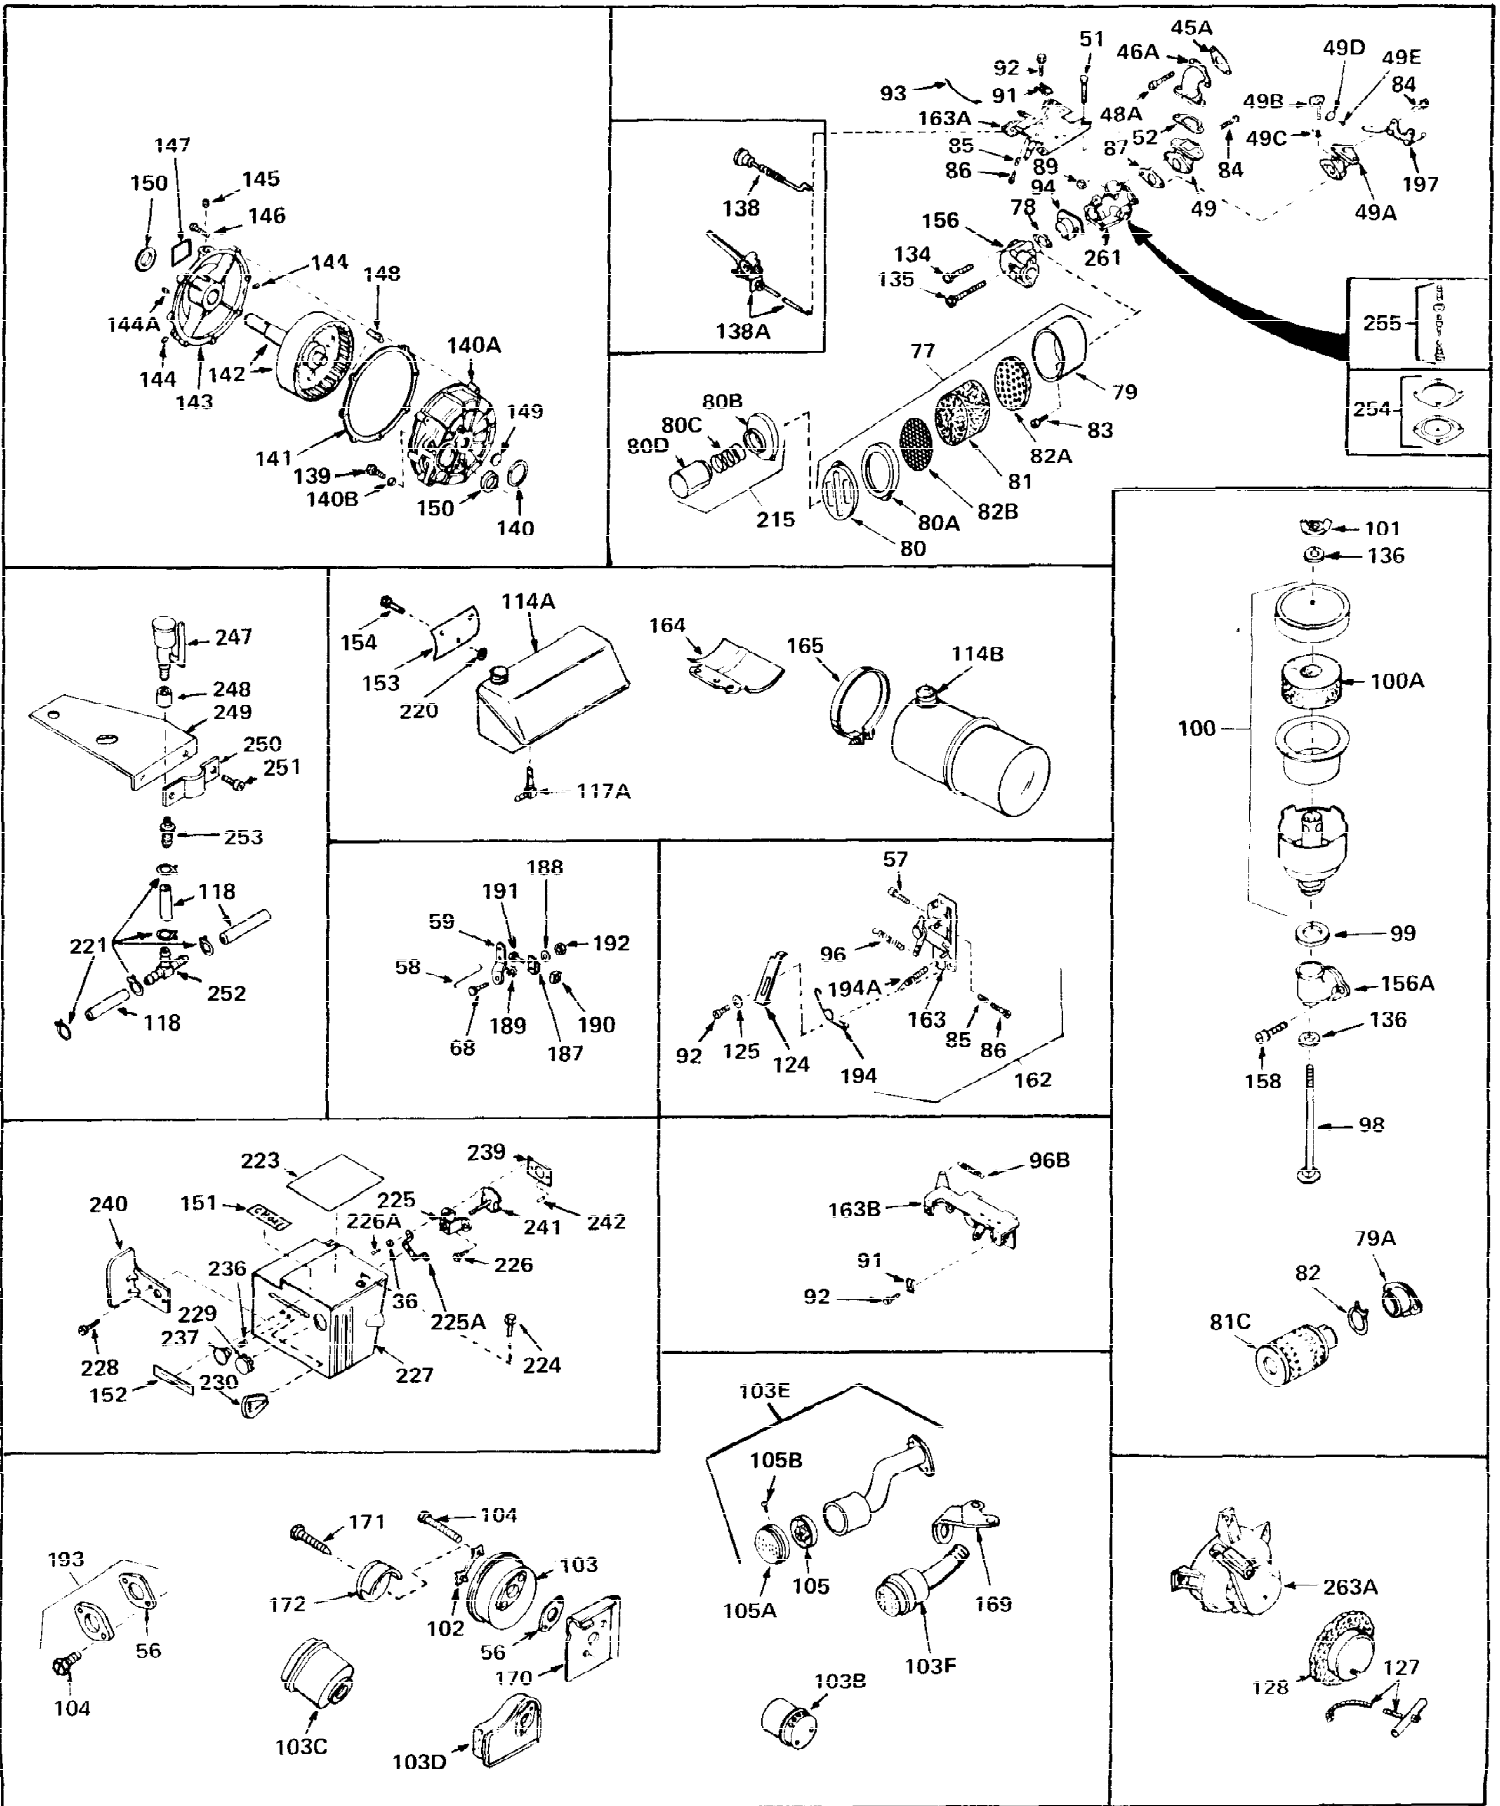

Ref #	Part Number	Qty	Description
36	8269	0	Washer
45A	30188	0	Gasket, Intake pipe
48A	650451	0	Screw
51	650454	0	Screw, Fil. flex hd. 1/4-20 x 3/4
57	28942	0	Screw
57	30091	0	Screw, Hex slotted washer hd., 8-32 x 1/2
57	30200	0	Screw
59	31510	0	Lever, Governor
68	650548	0	Screw, Hex washer hd., 8-32 x 5/16
77	31545	0	Cleaner Assy., Air
78	27272	0	Gasket, Air cleaner
80D	450124	0	Bag, Pre-cleaner
80C	450150	0	Spring, Pre-cleaner
82A	29962	0	Screen, Air cleaner
83	650163	0	Screw, Fil. hd. Sems, 10-32 x 7/8
83	650399	0	Screw, Phil. fil. hd. Sems, 10-32 x 5/8
83	650709	0	Screw
83	28820	0	Screw
84	30564	0	Screw
84	6201	0	Screw
84	6202	0	Screw
84	650551	0	Screw, Hex hd. cap, 1/4-28 x 1-1/4
85	28564	0	Spring, Compression
85	31342	0	Spring, Compression
85	32924	0	Spring, Compression
86	29500	0	Screw, Fil. hd. mach., Sems, 8-32 x 3/4
86	650549	0	Screw
86	650688	0	Screw, Hex hd., 10-32 x 1-5/16" (Drilled
87	26756	0	Gasket, Carburetor
89	29752	0	Nut
91	27793	0	Clip, Conduit
92	28942	0	Screw
96B	31426	0	Spring, Extension
101	9577	0	Nut, Wing, 10-24
102	30083	0	Plate, Locking
103F	33288	0	Muffler
104	27182	0	Screw, Hex hd. cap, 1/4-20 x 3-3/8
104	650253	0	Screw, Hex hd. cap, 1/4-20 x 2-1/4
104	650327	0	Screw, Fil slotted hd. Sems, 114-20 x 2-1/2
104	650493	0	Screw, Hex hd. Sems, 1/4-20 x 1-3/4
104	650561	0	Screw
104	650599	0	Screw, Hex hd. cap, Sems, 1/4-20 x 1-1/2
104	650795	0	Screw, Hex hd. cap, Sems, 1/4-20 x 2-5/16
105A	33172	0	Cover, Muffler
105B	650578	0	Screw
105	33171	0	Screen, Muffler
117A	28584	0	Strainer & Elbow
118	29774	0	Line, Fuel (Braided 8.25")
118	30705	0	Line, Fuel (Braided 16")
118	30962	0	Line, Fuel (Braided 32")
127	590343	0	Rope & Handle Assy., Starter
128	30892	0	Pulley, Rope starter
134	650163	0	Screw, Fil. hd. Sems, 10-32 x 7/8
135	650520	0	Screw
135	650544	0	Screw, Pan flex hd., 10-24 x 7/8